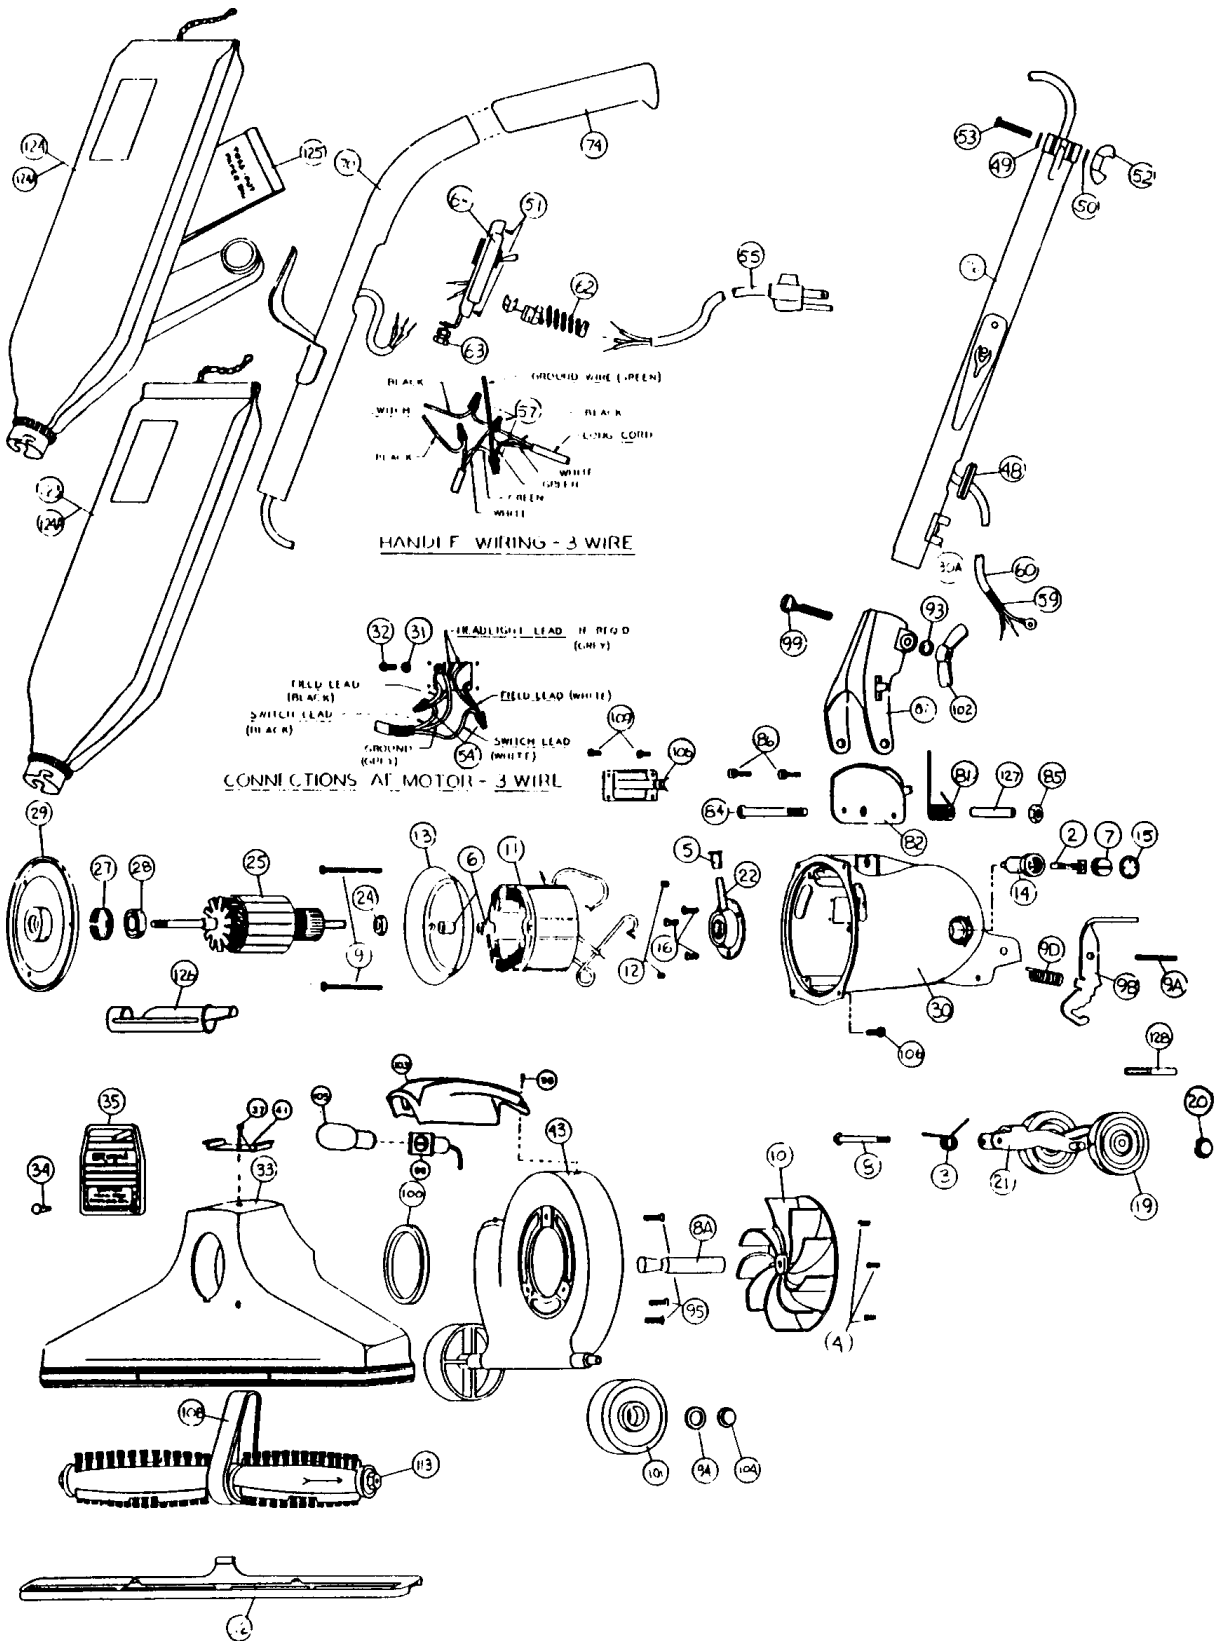

Models: 673, 7730

Models: 673, 7730

NLA	Motor Unit Assy	62	R-611305	Strain Relief, switch plate	
2	NLA	Carbon Brush Assy	63	R-880304	Strain Relief, handle
3	R-003008	Spring, rear fork	64	R-060837	Switch & Plate Assembly
4	R-670013	Screw, motor plate ret.	70	R-062032	Upper Handle Assembly
5	R-065028	Oiler Cap	74	R-801314	Handle Grip
6	R-618772	Spacer, baffle	76	R-0655330	Handle Adaptor Assembly
7	R-672103	Screw Assy, brush holder	80A	R-670844	Cord Clip
8	R-311031	Screw & Washer Assy	81	R-004723	Handle Fork Spring
8A	R-380261	Drive Shaft	82	R-133714	Handle Stop Plate
9	R-618016	Screw, field retainer	84	R-801708	Bolt, handle fork retainer
9A	R-670705	Spring Pin	85	R-801714	Nut, nylon insert
9B	R-690715	Release Pedal, incremental	86	R-990104	Screw, handle stop plate
9C	NLA	Lubriplate Grease	87	R-028580	Handle, Fork & Latch Assembly
9D	R-672009	Release Pedal Spring	93	R-003311	Washer, handle fork clamp screw
10	R-608005	Fan, heavy duty	94	R-005138	Washer, wheel retainer
11	R-780002	Field, 120v	95	R-023309	Screw, nozzle & fancase
12	R-801014	Set Screw, brush holder	96	R-060265	Headlight Socket & Lead Assy
13	R-801017	Baffle Plate	98	R-145734	Screw, headlight & fancase
14	R-801019	Brush Holder	99	R-230713	Carriage Bolt, handle clamp
15	R-801034	Brush Holder Protector Cap	100	NLA	Gasket, nozzle sealing
16	R-801701	Screw, rear bearing retainer	101	R-671705	Wide Front Wheel
	R-067105	Rear Wheel, Fork & Shaft Assy	102	R-285720	Wingnut, large
19	R-671705	Wheel, wide	103	R-606628	Headlight Casting
20	R-801711A	Wheel Retainer	104	R-801711A	Wheel Retainer
21	R-670007	Rear Fork & Shaft Assembly	105	R-880629	Headlight Bulb
22	R-080126	Rear Bearing Assembly	106	R-980743	Screw, machine-thread forming
	R-078007	Motor Plate & Armature Assy	108	R-672260	Belt
24	R-175053	Washer, oil slinger	109	R-183749	Side Connection Plate
25	R-780001	Armature, 120v	110	R-360753	Screw, side connection plate
	NLA	Motor Plate & Bearing Assy	111	R-259762	Connector Wire
27	R-880046	Tolerance Ring	112	R-672270	Nozzle Guard
28	R-880026	Ball Bearing	113	R-673273	Brush Roll Assembly
29	R-884003	Motor Plate	123	R-066240	Bag Assembly, shakeout, 673
30	NLA	Motor Housing	124	R-0662421	Bag Assembly, zippered, 673Z
31	R-006318	Lockwasher, ground lead	124A	R-770040	Bag Assembly, shakeout, 7730
32	R-880707	Screw, ground lead	124B	NLA	Bag Assembly, zippered, 7730Z
33	R-673026	Nozzle Assembly	125	R-66247	Paper Bag
34	NLA	Rivet, nozzle plug	126	R-880262	Belt Lifter
35	R-670744B	Nozzle Plug, black	127	R-110773	Insert, motor housing
37	NLA	Rivet, headlight spring clip	128	R-1300086	Cover, lever
41	R-606210	Headlight Spring Clip			
43	R-021510	Fancase Assembly			
	R-067030	Handle & Cord Assembly			
48	R-230324	Grommet			
49	R-003311	Washer			
50	R-023311	Lockwasher			
52	R-801710	Wingnut, small			
53	R-801712	Screw, adaptor clamp			
51	R-801701	Screw, switch plate			
	R-060831	Switch & Cord Assembly			
55	NLA	Cord & Plug Assembly			
57	R-259761	Wire Connector			
59	NLA	Cord Protecting Sleeve			
60	NLA	Short Cord & Lug Assembly			