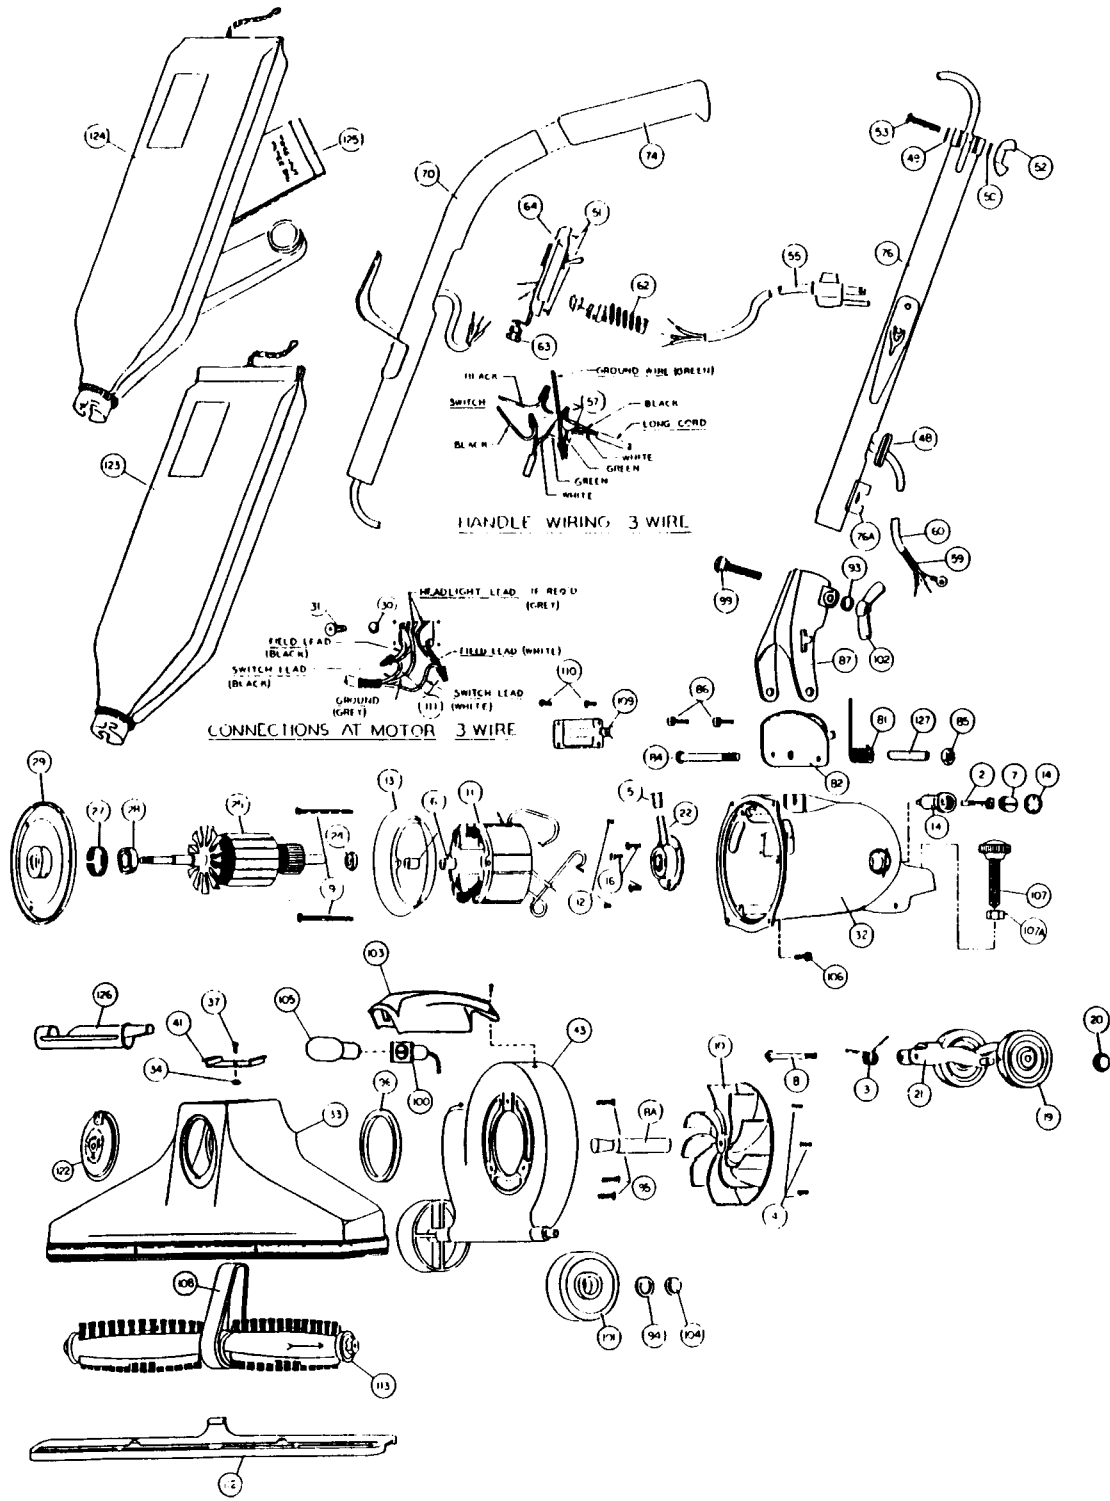

Models: 672, 7720

Models: 672, 7720

NLA	Motor Unit Assy	59	NLA	Cord Protecting Sleeve	
2	NLA	Carbon Brush Assy	60	NLA	Short Cord & Lug Assembly
3	R-003008	Spring, rear fork	62	R-611305	Strain Relief, switch plate
4	R-670013	Screw, motor plate ret.	63	R-880304	Strain Relief, handle
5	R-065028	Oiler Cap	64	R-060837	Switch & Plate Assembly
6	R-618772	Spacer, baffle	70	NLA	Upper Handle Assembly
7	R-672103	Screw, brush holder	74	R-801314	Handle Grip
8	R-618016	Screw & Washer Assy	76	R-0655330	Handle Adaptor Assembly
8A	R-380261	Drive Shaft	76A	R-670844	Cord, clip
9	R-618016	Screw, field retainer	81	R-004723	Spring, handle fork
10	R-608005	Fan, heavy duty	82	R-133714	Handle Stop Plate
11	R-780002	Field, 120v	84	R-801708	Bolt, handle fork retainer
12	R-801014	Set Screw, brush holder	85	R-801714	Nut, nylon insert
	R-871101	Motor Housing Assembly	86	R-990104	Screw, handle stop plate
13	R-801017	Baffle Plate	87	R-028580	Handle, Fork & Latch Assembly
14	R-801019	Brush Holder	93	R-003311	Washer, handle fork clamp screw
15	R-801034	Brush Holder Protector Cap	94	R-005138	Washer, wheel retainer
16	R-801701	Screw, rear bearing retainer	95	R-023309	Screw, nozzle & fancase
	R-061905	Rear Wheel, Fork & Shaft Assy	96	R-060265	Headlight Socket & Lead Assembly
18	R-005138	Washer, wheel retainer	98	R-145734	Screw, headlight & fancase
19	R-671705	Wheel	97	R-230713	Carriage Bolt, handle clamp
20	R-801711A	Wheel Retainer	100	R-2854270	Gasket, nozzle sealing
21	R-028574	Rear Wheel Fork & Shaft Assembly	102	R-285720	Wingnut, large
22	R-080126	Rear Bearing Assembly	101	R-671705	Wide Front Wheel
	R-078007	Motor Plate & Armature Assy	103	R-606628	Headlight Casting
24	R-175053	Washer, oil slinger	104	R-801711A	Wheel Retainer
25	R-780001	Armature, 120v	105	R-880629	Headlight Bulb
	NLA	Motor Plate & Bearing Assy	106	R-980743	Screw, machine-thread forming
27	R-880046	Tolerance Ring	107	R-080105	Nozzle Adjust Screw & Nut Assy
28	R-880026	Ball Bearing	107A	R-608153	Nut, nozzle adjust screw
29	R-884003	Motor Plate	108	R-672260	Belt
30	R-006318	Lockwasher, ground lead	109	R-183749	Side Connection Plate
31	R-880707	Screw, ground lead	110	R-360753	Screw, side connection plate
32	R-871101	Motor Housing	111	R-259762	Connector Wire
33	R-693026	Nozzle Assembly	112	R-672270	Nozzle Guard
34	R-011246	Washer, spring clip rivet	113	R-673273	Brush Roll Assembly
37	R-133054	Rivet, headlight spring clip	117	NLA	Hubcap
41	R-606210	Headlight Spring Clip	122	R-088169	Adjust-O-Rite Plate
43	R-021510	Fancase Assembly	123	R-066240	Bag Assembly, shakeout, 672
47	R-067030	Handle & Cord Assembly, 50 ft	124	R-0662421	Bag Assembly, zippered, 672Z
48	R-230324	Grommet	124A	R-770040	Bag Assembly, shakeout, 7720
43	R-003311	Washer, adaptor clamp screw	124B	R-770042	Bag Assembly, zipper, 7720Z
44	R-023311	Lockwasher	125	R-66247	Paper Bag
52	R-801710	Wingnut, small	126	R-880262	Belt Lifter
53	R-801712	Screw, adaptor clamp	127	R-110773	Insert, motor housing
51	R-880707	Screw, switch plate			
	R-060831	Switch & Cord Assembly			
55	NLA	Cord & Plug Assembly			
57	R-259761	Wire Connector			