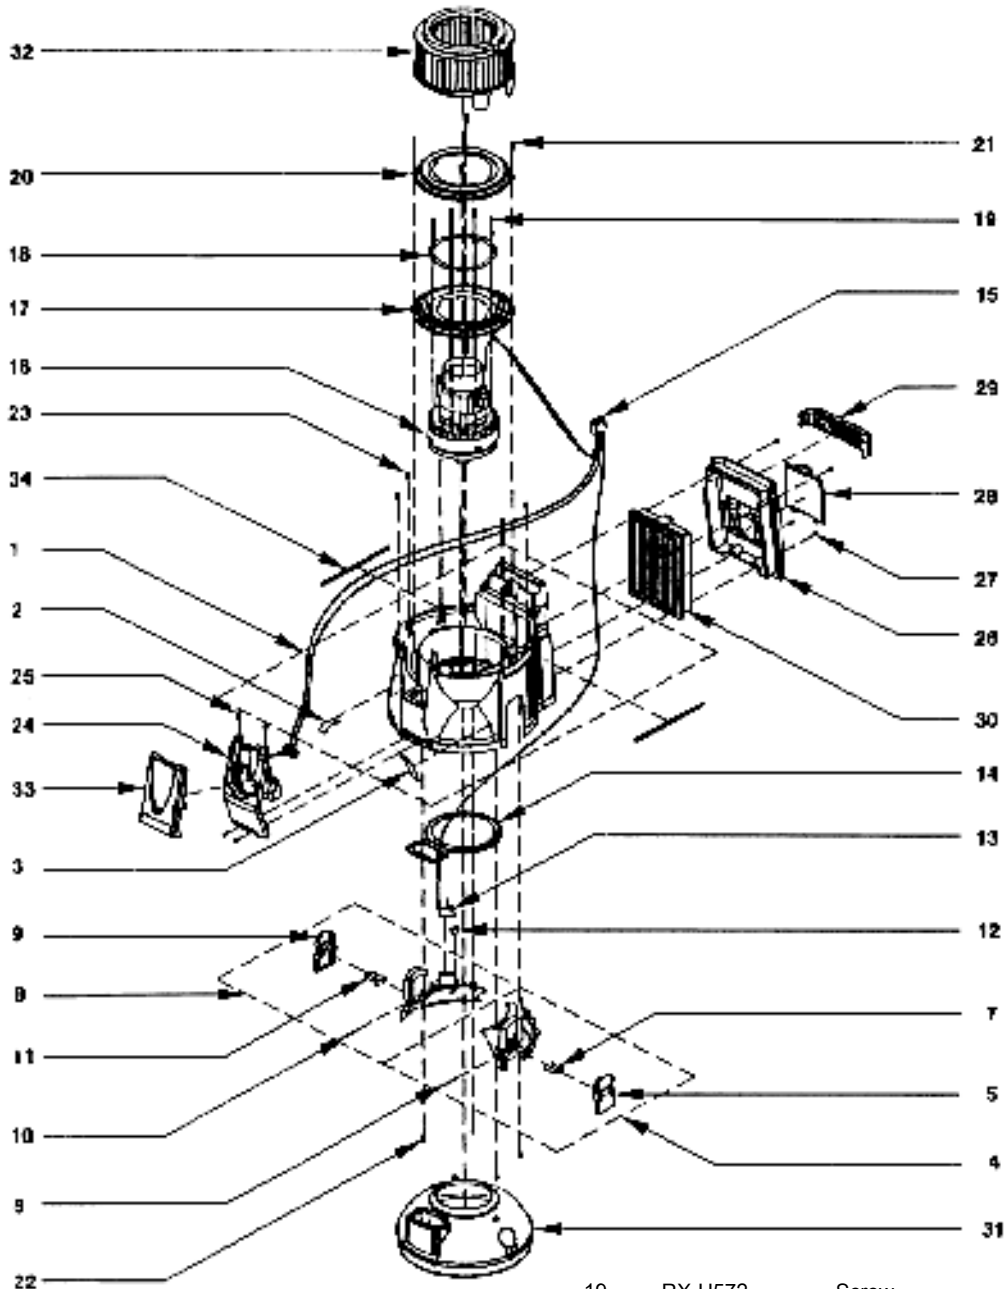

REXAIR / RAINBOW

Model E-2

Cap and Cap Cover Assembly

- 1..... N/A Cap & Cap Cover Assy
- 2..... RX-R8092 Cap Cover Assy
- 3..... RX-R8264 Handle Pad
- 4..... RX-R7831 Applique, top handle
- 5..... RX-R7832 Applique, cap cover
- 6..... RX-R8289 Cover
- 7..... RX-R8100 Bezel
- 8..... N/A Screw
- 9..... RX-R7330 Switch Actuator, on/off
- 10..... N/A Cap Assy
- 11..... RX-R7211 Noise Baffle
- 12..... N/A Acoustic Foam, cap

- 13..... RX-R7213 Motor Gasket, top
- 14..... RX-R7440 Cap Applique, sides
- 15..... RX-R7441 Cap Applique, front
- 16..... RX-R8205 Switch, w/ gasket
- 17..... RX-R8076 Gasket, switch actuator
- 18..... RX-R8067 Cord
- 19..... RX-R2605 Strain Relief Support
- 20..... N/A Screw
- 21..... RX-R7297 Lens, left
- 22..... RX-R7298 Lens, right

REXAIR / RAINBOW

Model E-2

Main Housing & Water Pan Assembly

- 1.....N/A.....Main Housing
- 2.....RX-R7879.....Applique, highlight, left
- 3.....RX-R7880.....Applique, highlight, right
- 4.....RX-R8062.....Baffle Assembly, right
- 5.....N/A.....latch, sub assembly
- 6.....RX-R7139.....Latch Pin
- 7.....RX-R7141.....Spring, latch
- 8.....RX-R8064.....Baffle Assembly, left
- 9.....RX-R8063.....Latch, sub assembly
- 10.....RX-R7139.....Latch Pin
- 11.....RX-R7141.....Spring, latch
- 12.....RX-R7208.....Interlock Plunger
- 13.....RX-R7370.....Switch, interlock
- 14.....RX-R7284.....Gasket, waterpan
- 15.....RX-R8086.....Wiring Harness
- 16.....RX-R7816A.....Motor Assembly
- 17.....RX-R7209.....Motor Seal
- 18.....RX-R7215.....Clamp Ring Segment