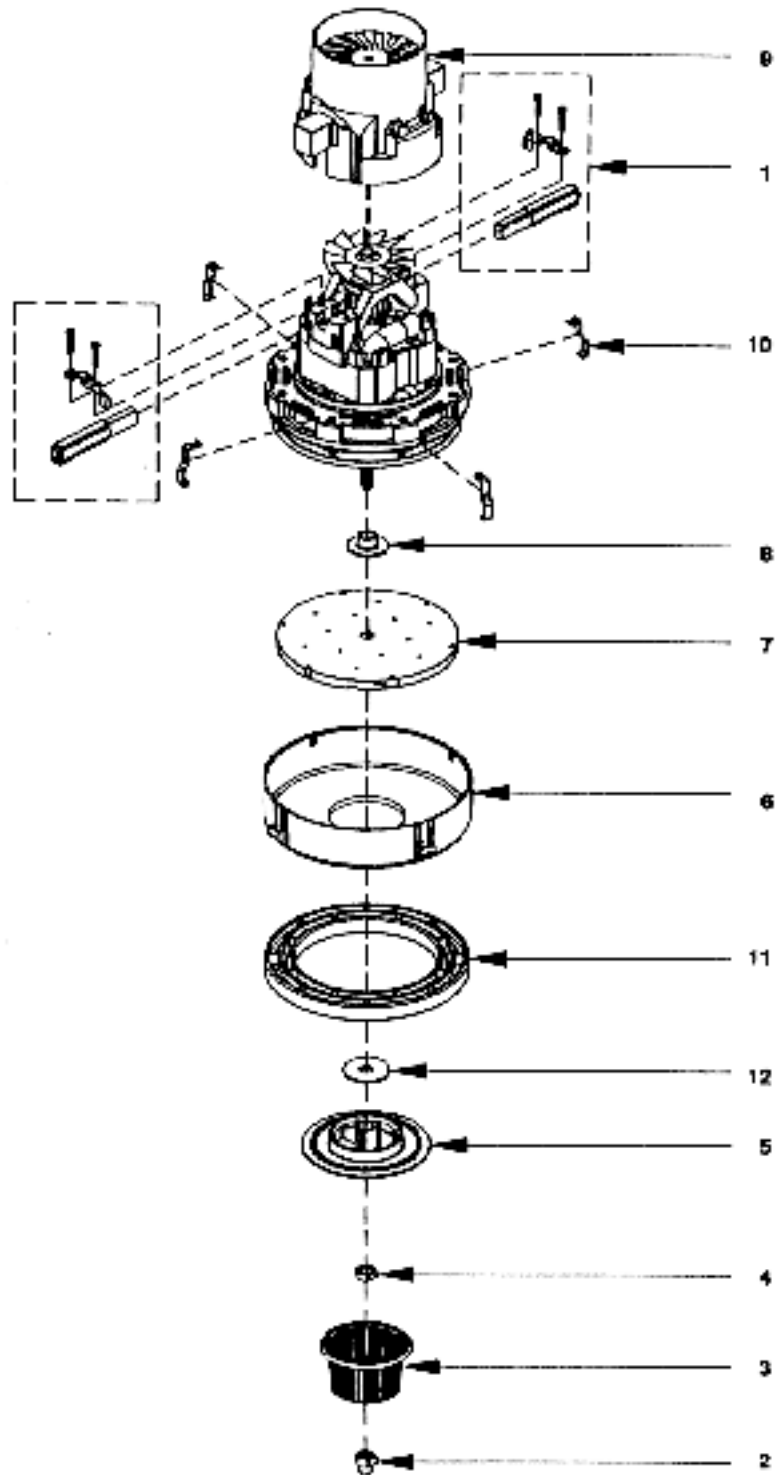

Motor Assembly

- 1.....RX-R8322 .....Brush / Holder Kit
- 2.....RX-R7491 .....Nut, separator
- 3.....RX-R7805 .....Separator
- 4.....RX-R8416 .....Nut, spider
- 5.....RX-R7815 .....Spider
- 6.....RX-R7808 .....Stage Housing
- 7.....RX-R11962.....Fan
- 8.....RX-R7809 .....Spacer, top hat
- 9.....RX-R7813 .....Cap, cooling air
- 10.....RX-R8418 .....Stage Clip
- 11.....RX-R7286 .....Motor Mount
- 12.....RX-R8420 .....Washer, fan