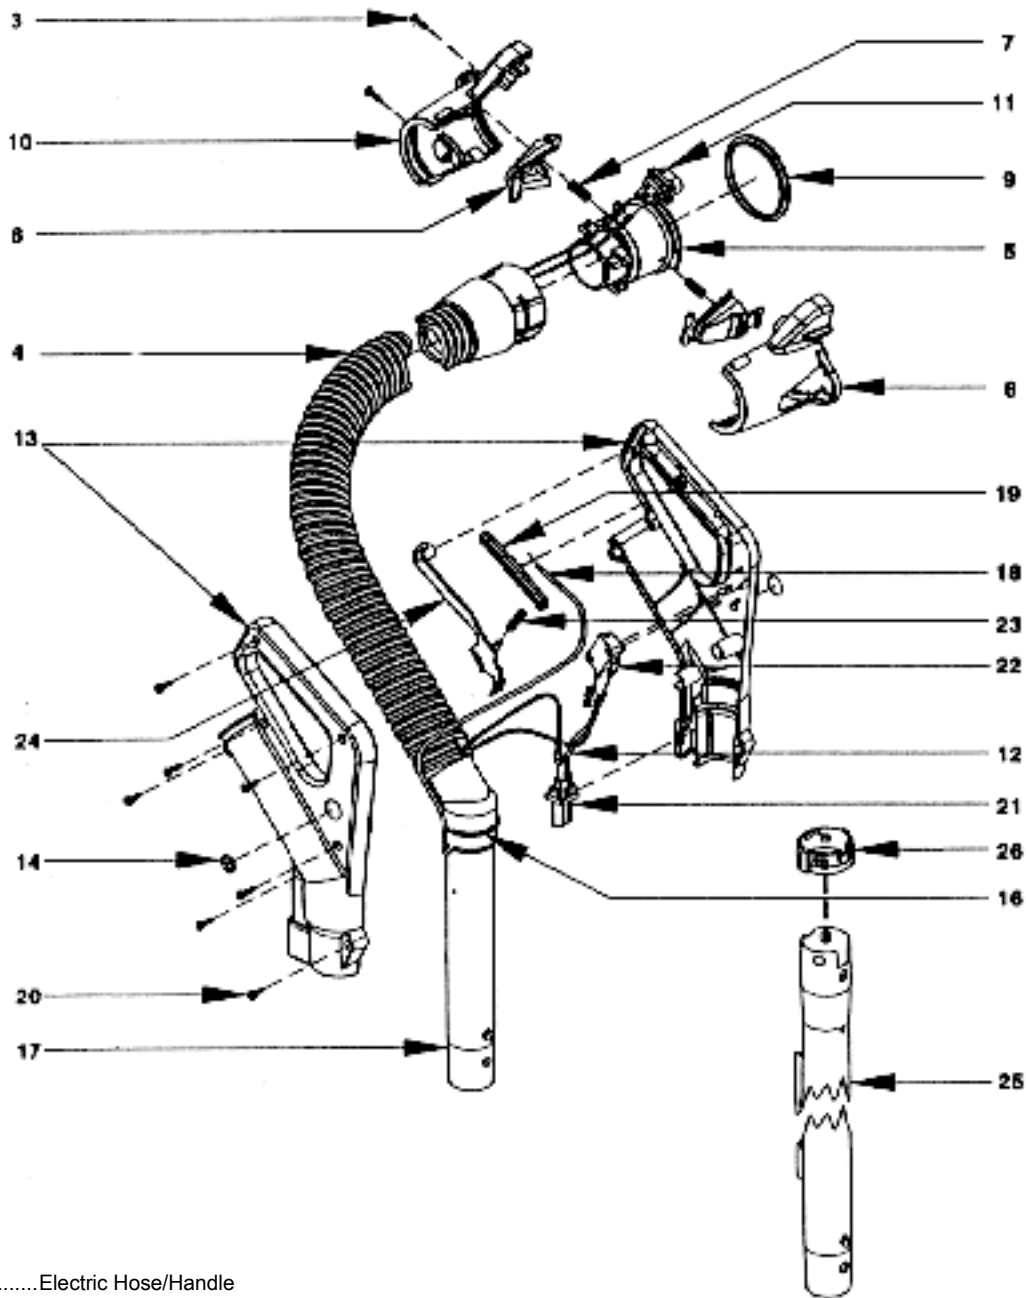

REXAIR / RAINBOW

Model E-2

PN-2 / PN-3 Power Nozzle Assembly

REXAIR / RAINBOW

Model E-2

PN-2 / PN-3 Power Nozzle Electric Hose Assembly

- | | | | |
|-----------------|--|-----------------|-------------------------------|
| 1.....RX-R8077 | Electric Hose/Handle | 16.....RX-R8142 | Insert, handle |
| 2.....RX-R8078 | Electric Hose | 17.....RX-R7428 | Wand, handle |
| 3.....RX-H566 | Screw | 18.....RX-R7375 | Lead, static |
| 4.....RX-R7268 | Electric Hose, w/ molded ends | 19.....RX-R7804 | Electric Hose / Handle Filler |
| 5.....RX-R10628 | Hose Coupling Inner Flange | 20.....RX-H566 | Screw |
| 6.....RX-R7265 | Hose Coupling Latch | 21.....RX-R7193 | Receptacle, power nozzle |
| 7.....RX-R7266 | Hose Coupling Latch Spring | 22.....RX-R5295 | Switch, hose handle |
| 8.....RX-R7262 | Hose Coupling Housing, electric, right | 23.....RX-R6893 | Spring, actuator |
| 9.....RX-R7264 | Hose Coupling Seal | 24.....RX-R7803 | Actuator, switch |
| 10.....RX-R7261 | Hose Coupling Housing, electric, left | 25.....RX-R7423 | Straight Wand |
| 11.....RX-R7197 | Hose Coupling Plug | 26.....RX-R7279 | Wand End Sleeve |
| 12.....RX-R8079 | Jumper Wire | 27.....RX-R3520 | Cord Guide Kit |
| 13.....RX-R9119 | Handle Kit, left & right halves | 28.....RX-R3113 | Label, warning |
| 14.....RX-R8125 | Logo, handle | | |
| 15.....RX-R7424 | Insert & Wand | | |