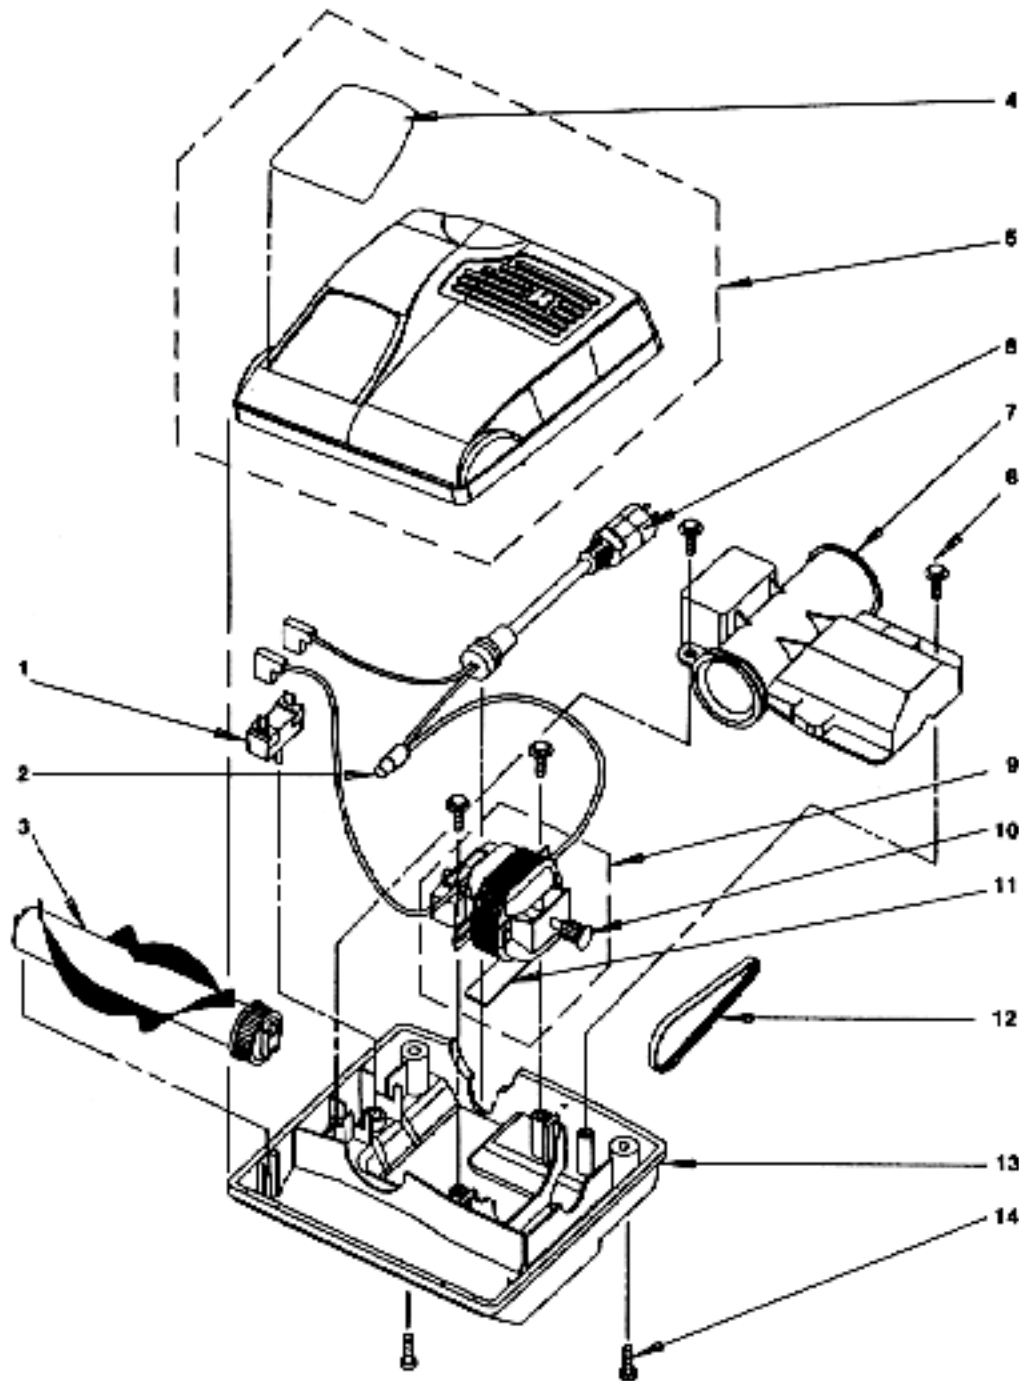

REXAIR / RAINBOW

Model RM-2

RainbowMate "E" Series

- 1.....RX-R8453 .....Circuit Breaker, .80 amp
- 2.....RX-R1775 .....Closed End Splice
- 3.....RX-R4873 .....Brush Roll
- 4.....RX-R7833 .....Applique
- 5.....N/A .....Housing, upper
- 6.....RX-R7201 .....Electric Cord
- 7.....RX-R8153 .....Manifold
- 8.....RX-H571 .....Screw, w/ washer

- 9.....RX-R4882 .....Motor Assy
- 10.....RX-R4887 .....Pulley
- 11.....RX-R4885 .....Isolator Strip
- 12.....RX-R4879 .....Belt
- 13.....RX-R8152 .....Housing, lower
- 14.....RX-H556 .....Screw