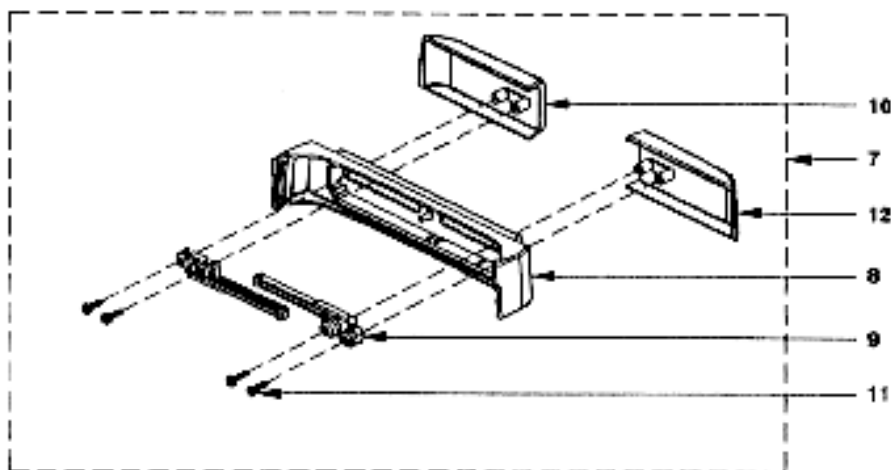

REXAIR / RAINBOW

Model E-2

Face Plate / Cord Caddy Assembly

- 1.....N/A .....Face Plate Assy
- 2.....RX-R7296 .....Water Shroud Door
- 3.....RX-R7353 .....Spring, extension
- 4.....RX-R7193 .....Receptacle, power nozzle
- 5.....RX-R7283 .....Neck, water pan
- 6.....RX-H571 .....Screw
- 7.....RX-R7383 .....Cord Caddy Assembly
- 8.....RX-R7325 .....Frame, cord caddy
- 9.....RX-R7326 .....Slide, cord caddy
- 10.....RX-R7327 .....Ear, cord caddy, right
- 11.....RX-H566 .....Screw
- 12.....RX-R7328 .....Ear, cord caddy, left