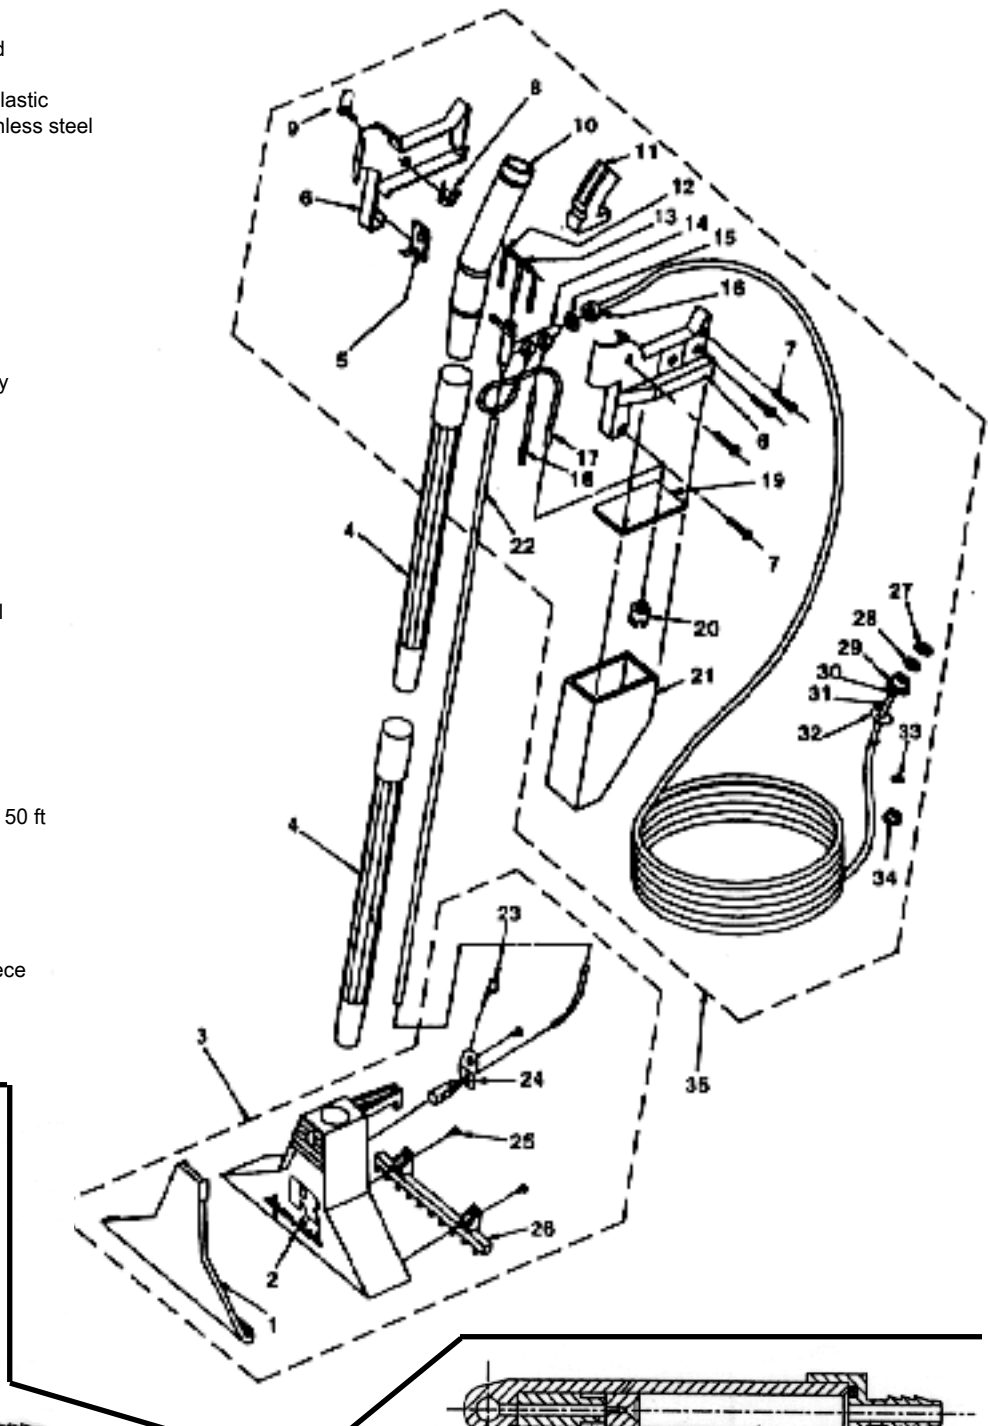

- 1.....RX-R2269 .....Front Plate
- 2.....N/A .....Decal, aquamate head
- 3.....N/A .....Extraction Head
- 4.....RX-R8278 .....Straight Wand, grey, plastic
- 4.....RX-R5426 .....AquaMate Wand, stainless steel
- 5.....RX-R7846 .....Bottle Latch
- 6.....RX-R8279 .....Handle Kit
- 7.....RX-H566 .....Screw
- 8.....RX-R6140 .....Cam, wash/rinse
- 9.....RX-R7845 .....Actuator
- 10.....RX-R8280 .....Curved Wand, grey
- 11.....RX-R7843 .....Trigger
- 12.....RX-R6977 .....Spring, trigger
- 13.....RX-R8133 .....Control Rod
- 14.....RX-R7841 .....Fluid Control Assembly
- 15.....RX-R2401 .....O-Ring
- 16.....RX-R2402 .....Hose Connection
- 17.....RX-R2602 .....Inlet Tube
- 18.....RX-R2483 .....Tube, bottle fill
- 19.....RX-R6144 .....Gasket, bottle
- 20.....RX-R7351 .....Flow Control
- 21.....N/A .....Solution Bottle
- 22.....N/A .....Nozzle Tube
- 23.....RX-R2264 .....Nozzle Clean-Out Tool
- 24.....RX-R5398 .....Nozzle, spray, plastic
- 25.....RX-H491 .....Screw
- 26.....RX-R2262 .....Brush, aquamate
- 27.....RX-R6861 .....Washer, long adaptor
- 28.....RX-R7356 .....Washer, screen
- 29.....RX-R6138 .....Stem Nut
- 30.....RX-R2040 .....Tubing Clamp
- 31.....N/A .....AquaMate Hose Assy, 50 ft
- N/A .....Hose, 50 ft
- 32.....RX-R2065 .....Washer, neoprene
- 33.....RX-R2079 .....Washer, short adaptor
- 34.....RX-R2045 .....Short Adaptor
- 35.....RX-R7839 .....Control Network Assy
- 36.....RX-R2042 .....Swivel Stem, white piece
- 37.....RX-R6146 .....End Cap, vinyl

- 1.....RX-R2482 .....Tube Connector
- 2.....RX-R2444 .....O-Ring
- 3.....RX-R2397 .....Detergent Inlet Cap
- 4.....RX-R2407 .....Check Bail
- 5.....RX-R2409 .....O-Ring