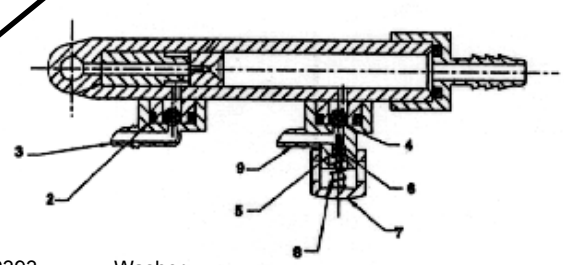

- 6.....RX-R2393 .....Washer
- 7.....RX-R7868 .....Button, bottom fill
- 8.....RX-R2410 .....Spring
- 9.....RX-R2395 .....Bottle Fill Cap