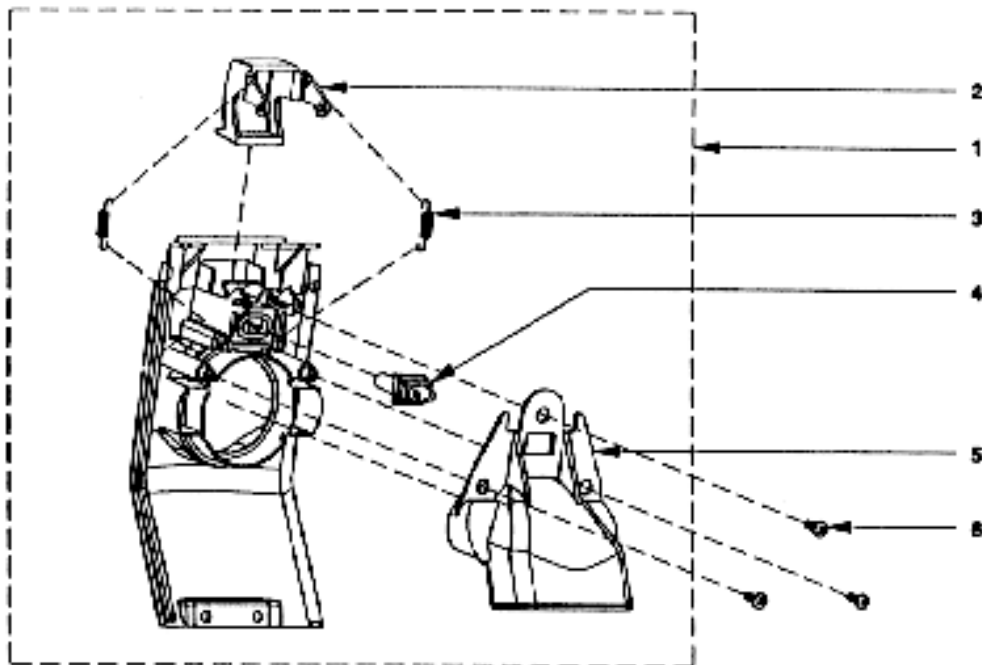

REXAIR / RAINBOW

Model E-2

Face Plate / Cord Caddy Assembly

- 1.....N/A .....Face Plate Assy
- 2.....RX-R7296 .....Water Shroud Door
- 3.....RX-R7353 .....Spring, extension
- 4.....RX-R7193 .....Receptacle, power nozzle
- 5.....RX-R7283 .....Neck, water pan
- 6.....RX-H571 .....Screw
- 7.....RX-R7383 .....Cord Caddy Assembly
- 8.....RX-R7325 .....Frame, cord caddy
- 9.....RX-R7326 .....Slide, cord caddy
- 10.....RX-R7327 .....Ear, cord caddy, right
- 11.....RX-H566 .....Screw
- 12.....RX-R7328 .....Ear, cord caddy, left