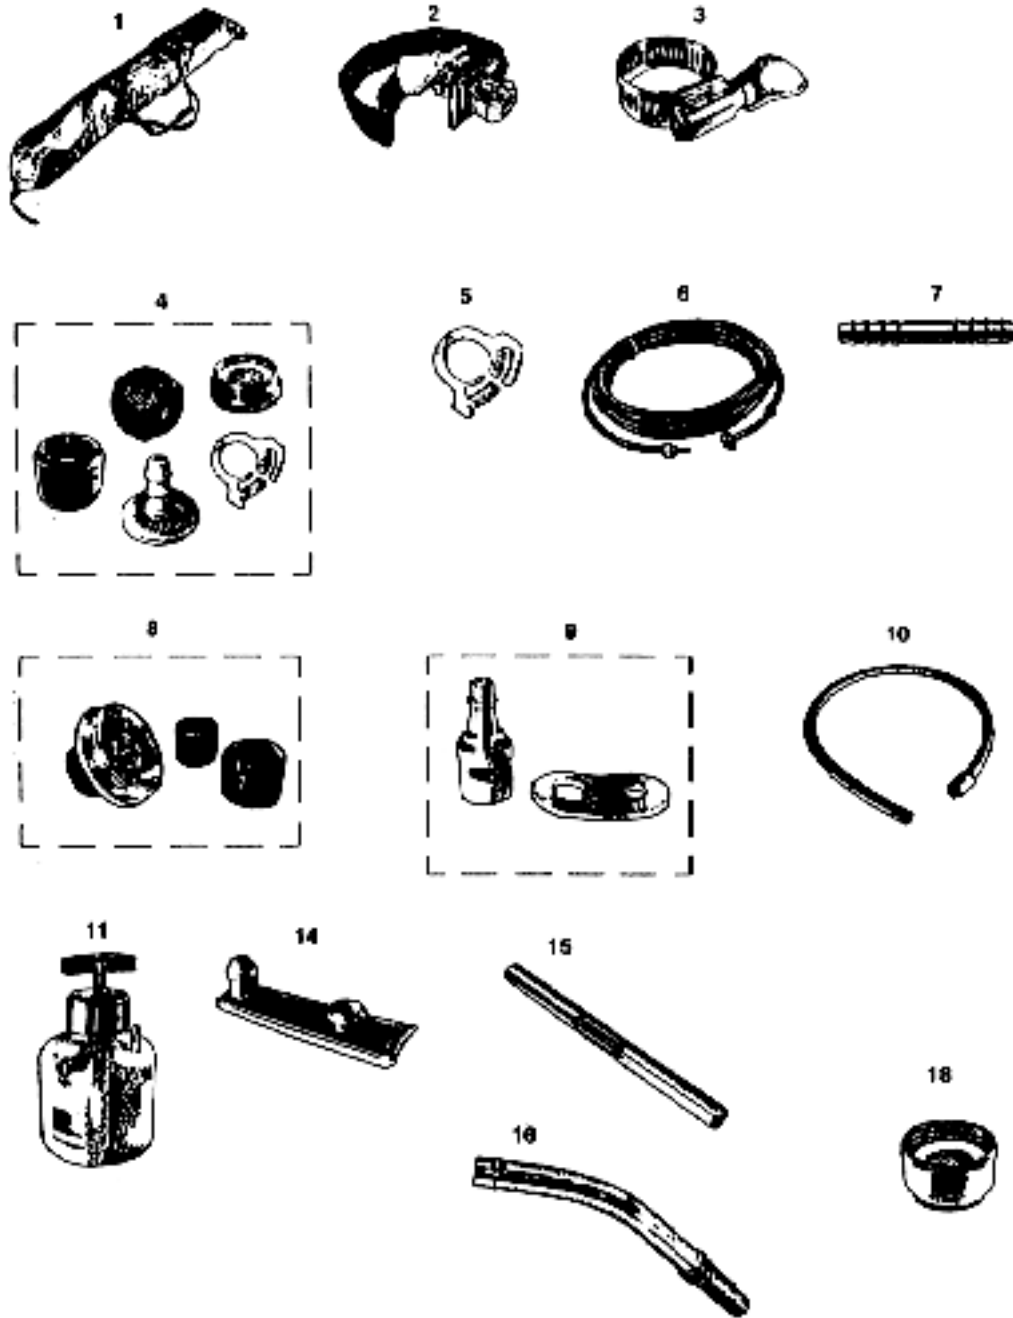

REXAIR / RAINBOW

Model E-2

AquaMate "E" Series Optional Equipment

- 1.....RX-R3750 .....Aqua-Sock
- 2.....N/A .....Strap-On Faucet Adaptor
- 3.....RX-H559 .....Faucet Adaptor Clamp
- 4.....RX-R2233 .....Stem Swivel & Clamp Kit
- 5.....RX-R2109 .....Clamp, plastic hose
- 6.....RX-R4652 .....Hose Extension Kit
- 7.....RX-R2108 .....Connector Hose
- 8.....RX-R2090 .....Faucet Adaptor Kit
- 9.....RX-R2260 .....Nozzle, sprayer/plate kit
- 10.....RX-R3173 .....Detergent Tube Kit

- 11.....N/A .....AquaPump
- 12.....N/A .....AquaPump Repair Kit
- 13.....RX-R5599 .....Hose Clamp, aquapump
- 14.....RX-R3238 .....Button, lock, snap-in
- 15.....RX-R5426 .....Wand, stainless steel, w/ 4" cord guide
- 16.....N/A .....Curved Wand, stainless steel
- 17.....N/A .....O-Ring Libricant, 2oz tube
- 18.....RX-R3250 .....Faucet Adaptor Kit, included in RX-R3283
- 19.....RX-R7227 .....Facuet Adaptor Kit