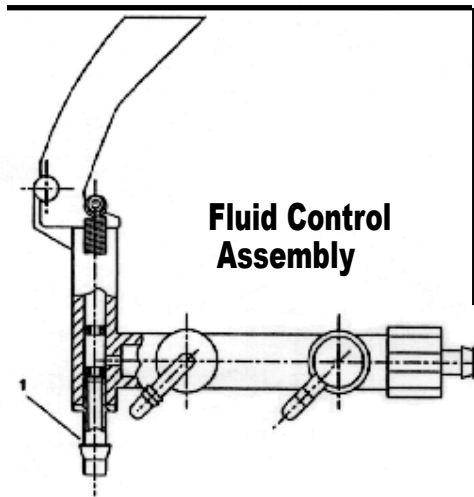

- 1.....RX-R2269 .....Front Plate
- 2.....N/A .....Decal, aquamate head
- 3.....N/A .....Extraction Head
- 4.....RX-R8278 .....Straight Wand, grey, plastic
- 4.....RX-R5426 .....AquaMate Wand, stainless steel
- 5.....RX-R7846 .....Bottle Latch
- 6.....RX-R8279 .....Handle Kit
- 7.....RX-H566 .....Screw
- 8.....RX-R6140 .....Cam, wash/rinse
- 9.....RX-R7845 .....Actuator
- 10.....RX-R8280 .....Curved Wand, grey
- 11.....RX-R7843 .....Trigger
- 12.....RX-R6977 .....Spring, trigger
- 13.....RX-R8133 .....Control Rod
- 14.....RX-R7841 .....Fluid Control Assembly
- 15.....RX-R2401 .....O-Ring
- 16.....RX-R2402 .....Hose Connection
- 17.....RX-R2602 .....Inlet Tube
- 18.....RX-R2483 .....Tube, bottle fill
- 19.....RX-R6144 .....Gasket, bottle
- 20.....RX-R7351 .....Flow Control
- 21.....N/A .....Solution Bottle
- 22.....N/A .....Nozzle Tube
- 23.....RX-R2264 .....Nozzle Clean-Out Tool
- 24.....RX-R5398 .....Nozzle, spray, plastic
- 25.....RX-H491 .....Screw
- 26.....RX-R2262 .....Brush, aquamate
- 27.....RX-R6861 .....Washer, long adaptor
- 28.....RX-R7356 .....Washer, screen
- 29.....RX-R6138 .....Stem Nut
- 30.....RX-R2040 .....Tubing Clamp
- 31.....N/A .....AquaMate Hose Assy, 50 ft
- N/A .....Hose, 50 ft
- 32.....RX-R2065 .....Washer, neoprene
- 33.....RX-R2079 .....Washer, short adaptor
- 34.....RX-R2045 .....Short Adaptor
- 35.....RX-R7839 .....Control Network Assy
- 36.....RX-R2042 .....Swivel Stem, white piece
- 37.....RX-R6146 .....End Cap, vinyl

- 1.....RX-R2482 .....Tube Connector
- 2.....RX-R2444 .....O-Ring
- 3.....RX-R2397 .....Detergent Inlet Cap
- 4.....RX-R2407 .....Check Bail
- 5.....RX-R2409 .....O-Ring