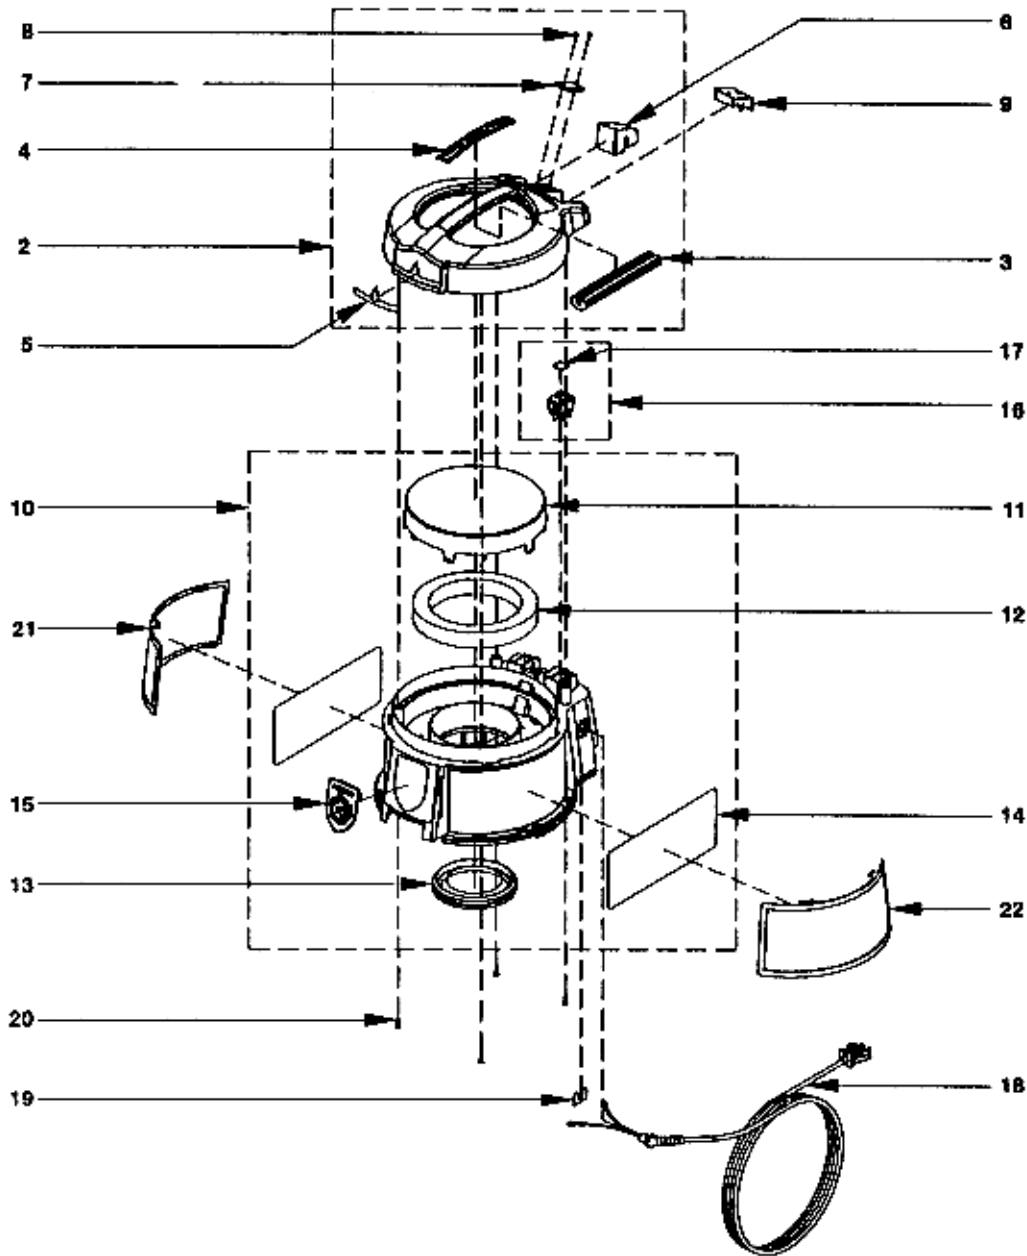

REXAIR / RAINBOW

Model E-2

Cap and Cap Cover Assembly

- 1..... N/A Cap & Cap Cover Assy
- 2..... RX-R8092 Cap Cover Assy
- 3..... RX-R8264 Handle Pad
- 4..... RX-R7831 Applique, top handle
- 5..... RX-R7832 Applique, cap cover
- 6..... RX-R8289 Cover
- 7..... RX-R8100 Bezel
- 8..... N/A Screw
- 9..... RX-R7330 Switch Actuator, on/off
- 10..... N/A Cap Assy
- 11..... RX-R7211 Noise Baffle
- 12..... N/A Acoustic Foam, cap

- 13..... RX-R7213 Motor Gasket, top
- 14..... RX-R7440 Cap Applique, sides
- 15..... RX-R7441 Cap Applique, front
- 16..... RX-R8205 Switch, w/ gasket
- 17..... RX-R8076 Gasket, switch actuator
- 18..... RX-R8067 Cord
- 19..... RX-R2605 Strain Relief Support
- 20..... N/A Screw
- 21..... RX-R7297 Lens, left
- 22..... RX-R7298 Lens, right

REXAIR / RAINBOW

Model E-2

Main Housing & Water Pan Assembly

- 1.....N/A.....Main Housing
- 2.....RX-R7879.....Applique, highlight, left
- 3.....RX-R7880.....Applique, highlight, right
- 4.....RX-R8062.....Baffle Assembly, right
- 5.....N/A.....latch, sub assembly
- 6.....RX-R7139.....Latch Pin
- 7.....RX-R7141.....Spring, latch
- 8.....RX-R8064.....Baffle Assembly, left
- 9.....RX-R8063.....Latch, sub assembly
- 10.....RX-R7139.....Latch Pin
- 11.....RX-R7141.....Spring, latch
- 12.....RX-R7208.....Interlock Plunger
- 13.....RX-R7370.....Switch, interlock
- 14.....RX-R7284.....Gasket, waterpan
- 15.....RX-R8086.....Wiring Harness
- 16.....RX-R7816A.....Motor Assembly
- 17.....RX-R7209.....Motor Seal
- 18.....RX-R7215.....Clamp Ring Segment