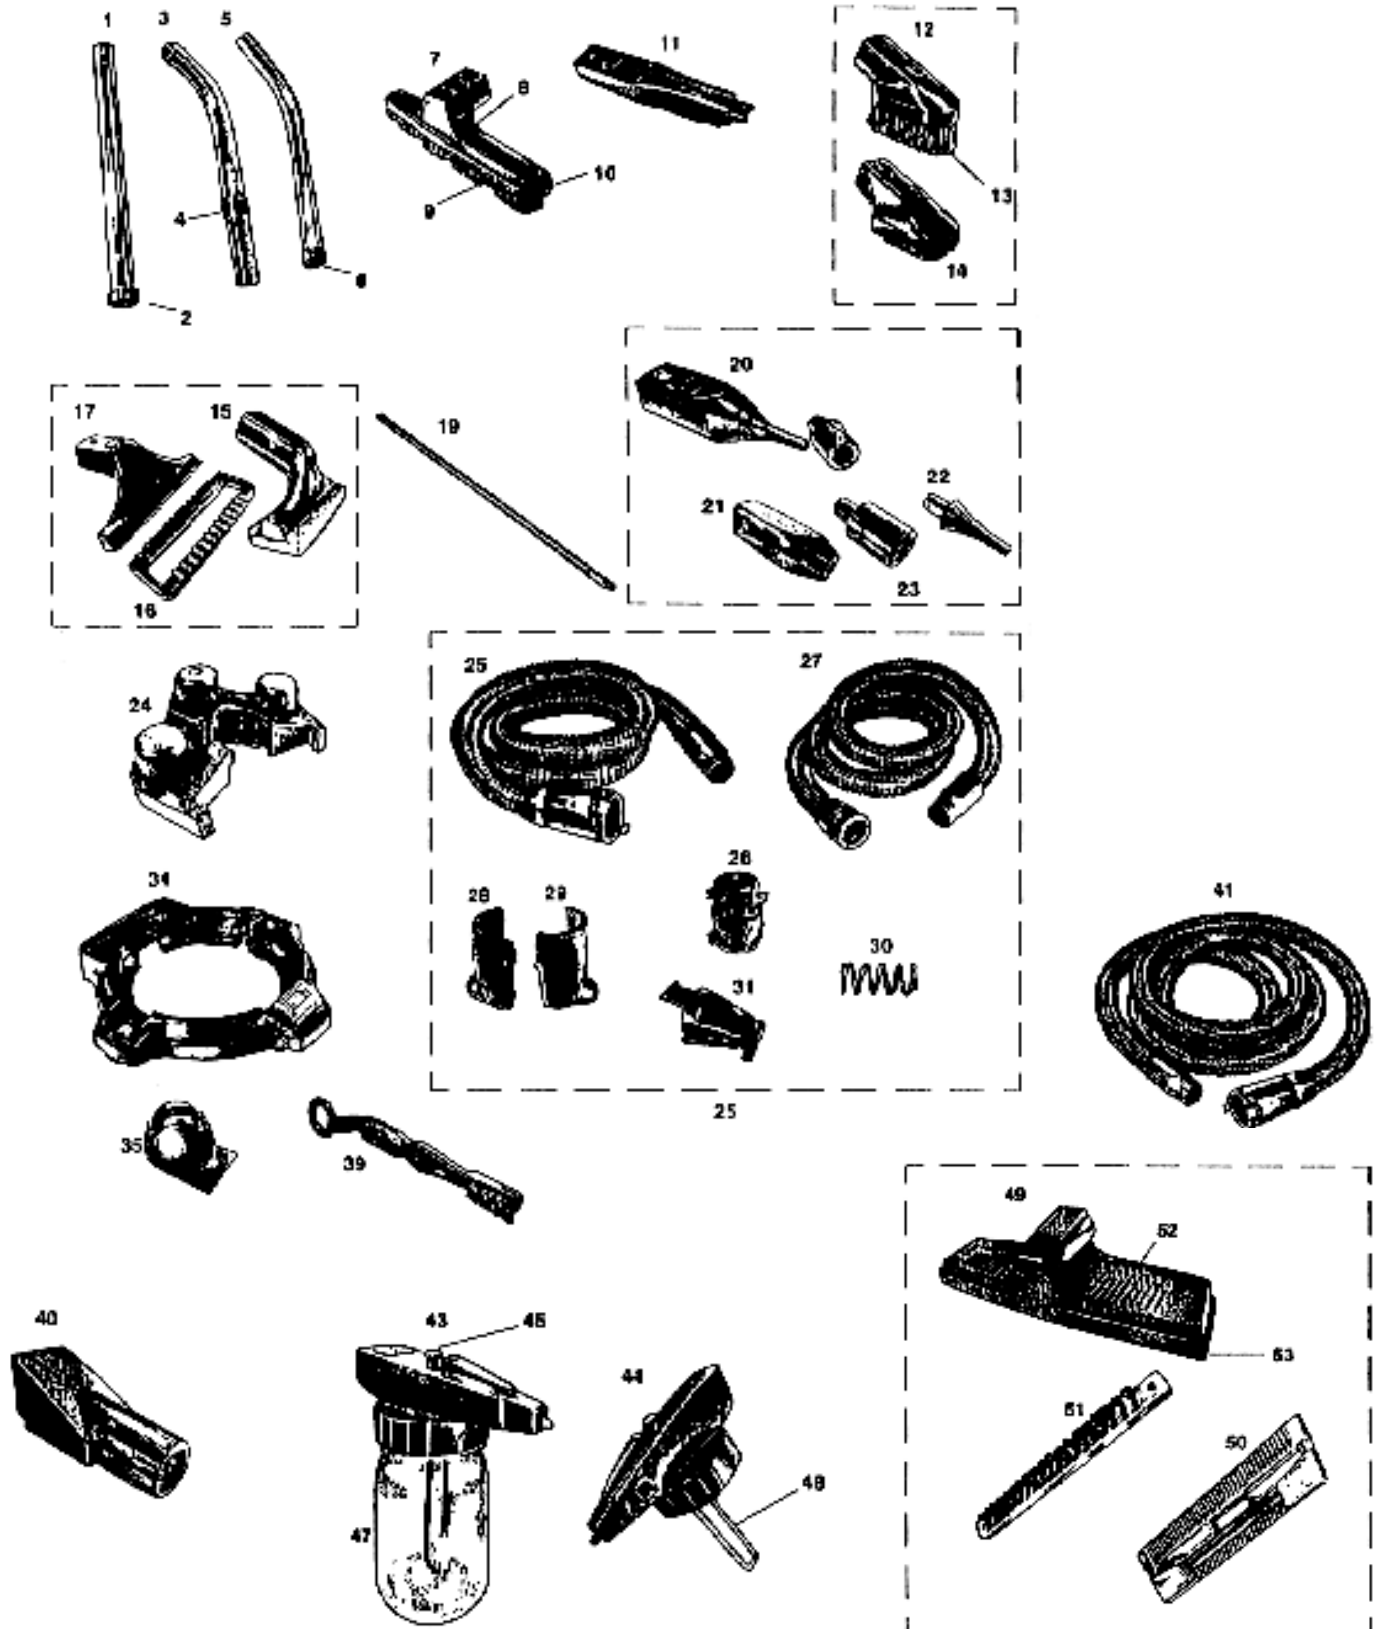

REXAIR / RAINBOW

Model E-2

"E" Series Attachments / Optional Equipment