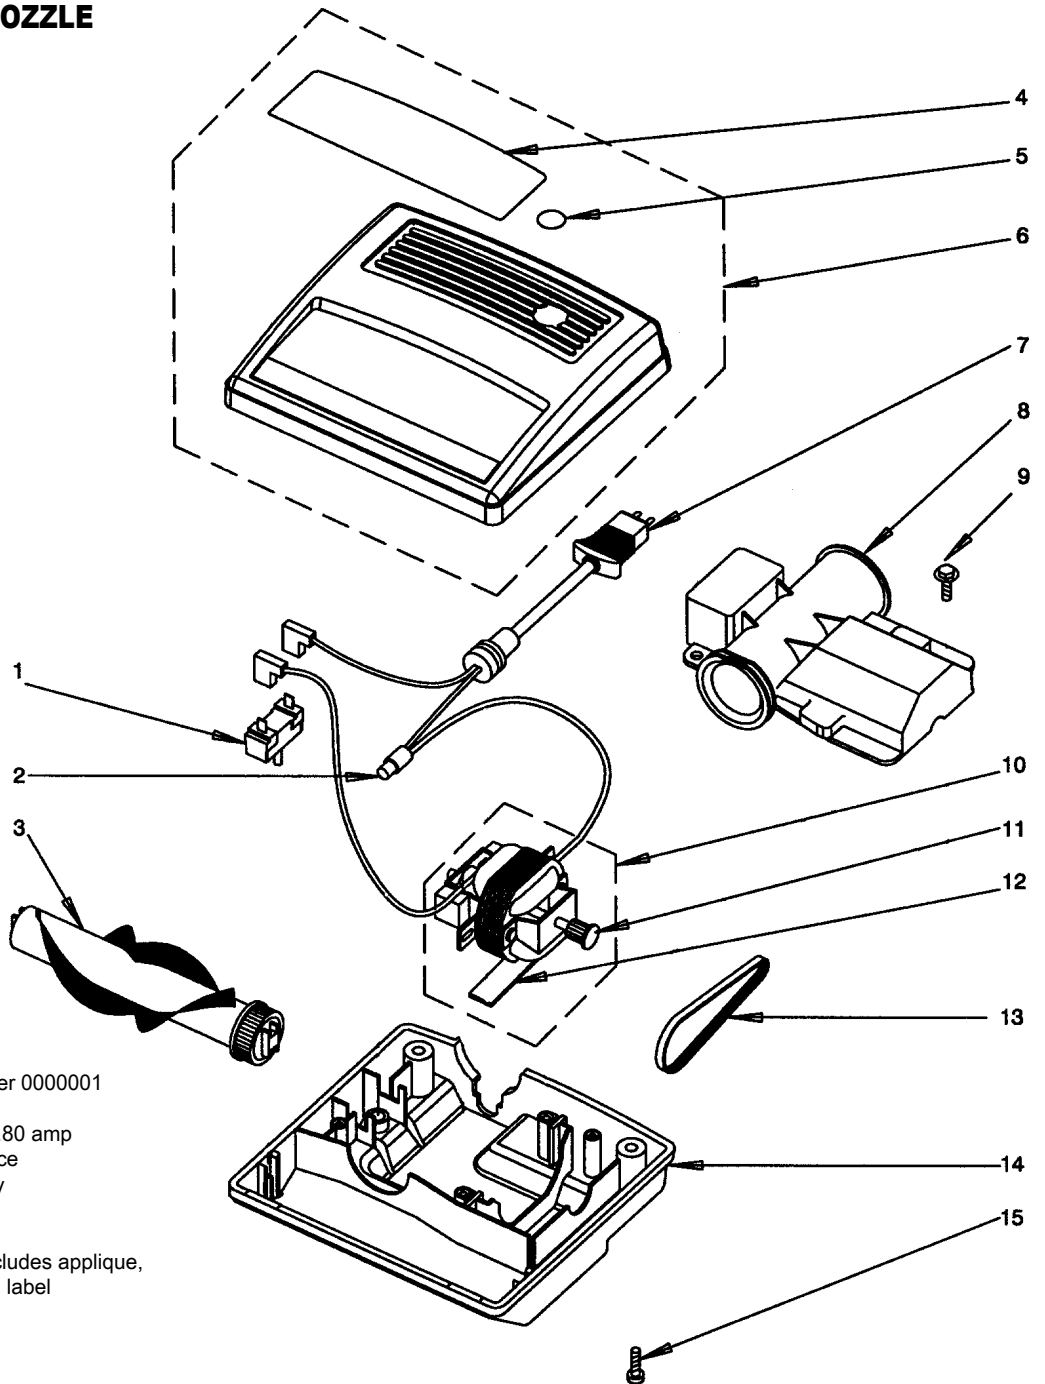

Not sure what part you may need for your equipment? Call one of our trained sales representative for help at **1.800.VAC.SHOP**

POWER NOZZLE

Model: R-4375C, beginning serial number 5000000

- 1.....RX-R4295R.H. Handle Assy, includes logo and warning label
- 2.....RX-R4294Warning Label
- 3.....N/ARexair Logo
- 4.....RX-R4122Receptacle
- 5.....RX-R4090Electrified Hose Assy
- 6.....RX-R5826Electrified Hose & Handle Assy
- 7.....RX-R4121Power Nozzle Cord
- 8.....RX-R4053Strain Relief Bushing
- 9.....RX-H568Nut, circuit breaker panel
- 10.....RX-R1818Pilot Light Assy
- 11.....RX-R4296L.H. Handle Assy, includes logo and warning label
- 12.....RX-R1775Closed End Splice
- 13.....RX-R4109Handle Insert Assy, includes handle insert & p/n handle wand
 RX-R4112.....Handle Insert
 RX-R4113.....P/N Handle Insert
- 14.....RX-R5066Straight Wand Assy
- 15.....RX-R4200Applique, power nozzle
- 16.....RX-R2775Slide Valve Guide Assy
- 17.....RX-R1990Slide Valve
- 18.....RX-H566Screw
 RX-R3520Cord Guide Replacement Kit

SHOP ONLINE 24 hours a day!

hescoinc.com

THE ONE STOP SHOP FOR ALL YOUR VACUUM AND JANITORIAL SUPPLIES!

" RAINBOWMATE" POWER NOZZLE

Model: RM-2, beginning serial number 0000001

- 1.....RX-R5421Circuit Breaker, .80 amp
- 2.....RX-R1775Closed End Splice
- 3.....RX-R4873Brush Tube Assy
- 4.....RX-R4896Applique
- 5.....N/ARexair Logo
- 6.....N/ATop Housing, includes applique,
logo, warning label
- RX-R4896Applique
- N/ARexair Logo
- N/AWarning Label
- 7.....RX-R4889Electric Cord
- 8.....N/AManifold Assy, includes warning label
- 9.....RX-H571Screw, w/ washer
- 10.....RX-R4882Motor Assy, includes pulley & insulator strip
- 11.....RX-R4887Motor Pulley
- 12.....RX-R4885Isolator Strip
- 13.....RX-R4879Belt, sold each
- 14.....N/ALower Housing Assy
- 15.....RX-H556Screw
- N/AWarning Label
- N/AMotor Boot, up to S.N. 0040996