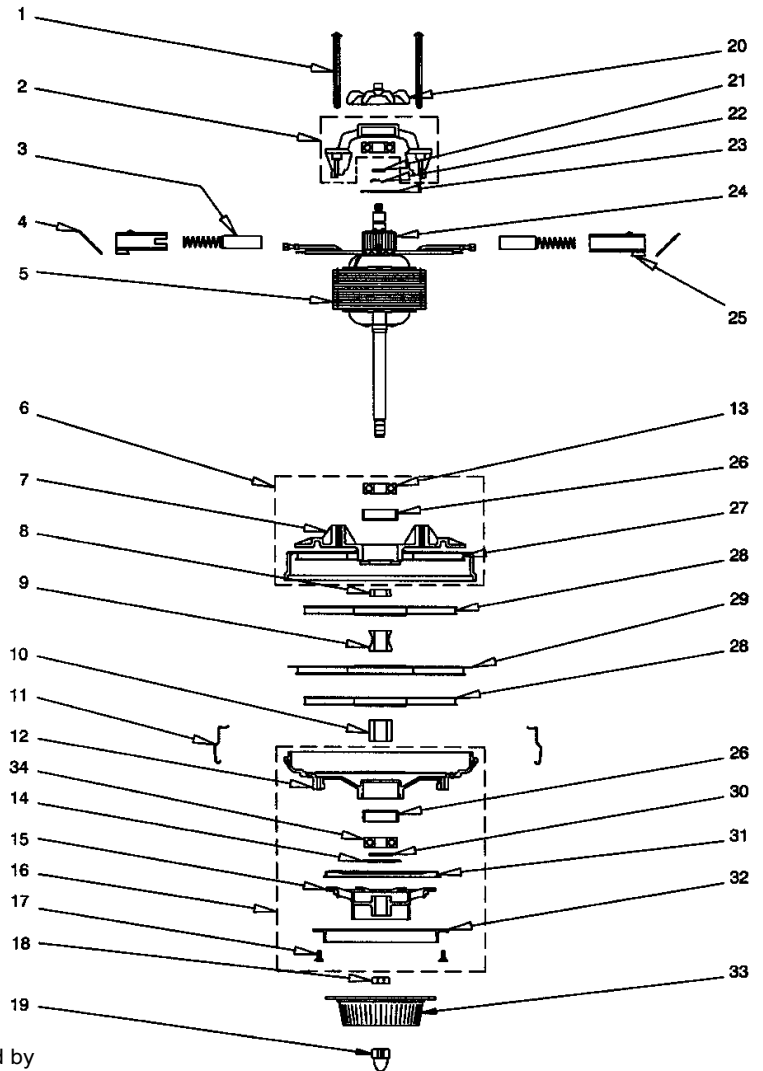

- RX-R3242 ..... Motor Assy
- 1.....RX-H545 ..... Screw, plastic
- 2.....RX-R2677 ..... Bearing Bridge Assy
- 3*.....RX-R5125 ..... Carbon Brush
- 3.....RX-R2421 ..... Carbon Brush, up to S.N. 7520714
- 4.....RX-R2703 ..... Brush Holder Clip
- 5.....RX-R3159 ..... Field Assy
- 6.....RX-R2773 ..... Motor Base & Bearing Assy
- 7.....RX-R2636 ..... Motor Base Assy
- 8.....RX-R2680 ..... Fan Spacer, top
- 9.....RX-R2681 ..... Fan Spacer, middle
- 10.....RX-R2679 ..... Fan Spacer, lower
- 11.....RX-R2682 ..... Stage Housing Clip
- 12.....RX-R2774 ..... Lower Housing & Inner Baffle Plate Assy
- 13.....RX-R1981 ..... Ball Bearing
- 14.....RX-R2630 ..... Bearing Retainer Shield
- 15.....RX-R4101 ..... Spider
- 16.....RX-R4612 ..... Lower Housing Assy
- 17.....RX-H542 ..... Screw
- 18.....RX-H426 ..... Nut, armature shaft
- 19.....RX-H555 ..... Separator Nut, flat
- 20.....RX-R3277 ..... Fan, motor
- 21.....RX-R2936 ..... "O" Ring
- 22.....RX-R2525 ..... Wave Washer
- 23.....RX-R2946 ..... Insulator Washer
- 24*.....RX-R5319 ..... Armature Assy
- 25*.....RX-R5124 ..... Brush Holder
- 25.....RX-R2700 ..... Brush Holder, up to S.N. 7520714
- 26.....RX-R1987 ..... Bearing Boot
- 27.....RX-R2613 ..... Upper Stage Assy
- 28.....RX-R2609 ..... Fan Assy
- 29.....RX-R2617 ..... Lower Stage Assy
- 30.....RX-R1979 ..... Slinger Ring
- 31.....RX-R2698 ..... Outer Baffle Plate
- 32.....RX-R747 ..... Motor Gasket Flange
- 33.....RX-R4100 ..... Separator
- 34.....RX-R5238 ..... Ball Bearing

* Effective 3/29/93, RX-R2598 Armature is obsolete and is replaced by RX-R5319 Armature. RX-R5124 Tall Brush Holder and RX-R5125 Tall Carbon Brushes are not to be used with RX-R2598 Armature. RX-R2677 Bearing Bridge Assy produced after 9/92 will accept RX-R5124 Tall Brush Holders and RX-R5125 Tall Carbon Brushes.

ATTACHMENTS & OPTIONAL EQUIPMENT

- RX-R933.....Straight Wand
- RX-R2807.....Curved Wand
- RX-R2792.....Suction Control Sleeve
- RX-R934.....Bottom Wand
- RX-R4530.....Floor Tool Assembly
- RX-R4659.....Body w/ Logo Only, floor tool
- RX-R2540.....Bristles, floor tool
- RX-R2816.....Guard, floor tool
- RX-R2556.....Crevice Tool
- RX-R12439.....Dusting Brush Assy
- RX-R192.....Bristles, dusting brush
- RX-R3076.....Body w/ Logo Only, dusting brush
- RX-R2535.....Upholstery Tool Assy
- RX-R2537.....Brush, upholstery tool
- RX-R3079.....Body w/ Logo Only, upholstery tool
- RX-R4142.....Coil Cleaner
- RX-R3358.....Inflator Tool Assy

- RX-R2709.....Attachment Caddy
- RX-R3816.....Pin, caddy swivel arm
- RX-H564.....Spring, caddy swivel arm
- RX-H565.....E-Ring, caddy swivel arm
- N/A.....Hose Assembly, 9-yarn
- RX-R4716.....Hose, w/ molded tip
- RX-R2784.....Hose Coupling Assy
- RX-R579.....Hose Tip Only
- RX-R4176.....Non-Wettable Adaptor Assy, w/ instruction sheet
- RX-R841.....Separator Brush
- RX-R4140.....Dolly, w/o casters, no applique, after S.N. 8000000
- RX-R4140.....Dolly, w/o casters, w/ applique, up to S.N. 8000000
- RX-R4149.....Caster, sold each
- RX-R4204.....Applique, dolly, for use w/ RX-R4560