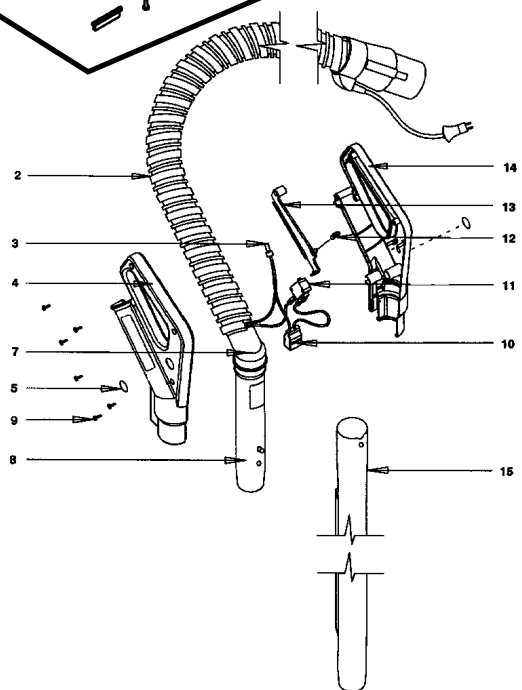

"PERFORMANCE EDITION" POWER NOZZLE

Model: R-5825, beginning serial number 6000000

- 1.....RX-R5826 .....Electrified Hose & Handle Assy, complete
- 2.....RX-R6055 .....Electrified Hose, w/ terminal
- 3.....RX-R1775 .....Closed End Splice
- 4.....RX-R6908 .....R.H. Handle Assy, w/ logo & warning label
- 5.....N/A .....Rexair Logo
- RX-R4294 .....Warning Label
- 6.....RX-R5832 .....Insert & Wand Assy, w/ p/n top handle assy and handle insert
- 7.....8142 .....Handle Insert
- 8.....RX-R5668 .....P/N Top Handle Wand Assy
- 9.....RX-H566 .....Screw
- 10.....RX-R6942 .....Receptacle
- 11.....RX-R5295 .....Handle Switch, hose
- 12.....RX-R6893 .....Actuator Spring
- 13.....RX-R5975 .....Switch Actuator
- 14.....RX-R6908 .....L.H. Handle Assy, w/ logo & warning label
- 15.....RX-R5661 .....Straight Wand Assy
- RX-R3520 .....Cord Guide Replacement Kit
- RX-R5284 .....Hose, 12 ft, with handle
- RX-R5286 .....Hose, 12 ft, without handle