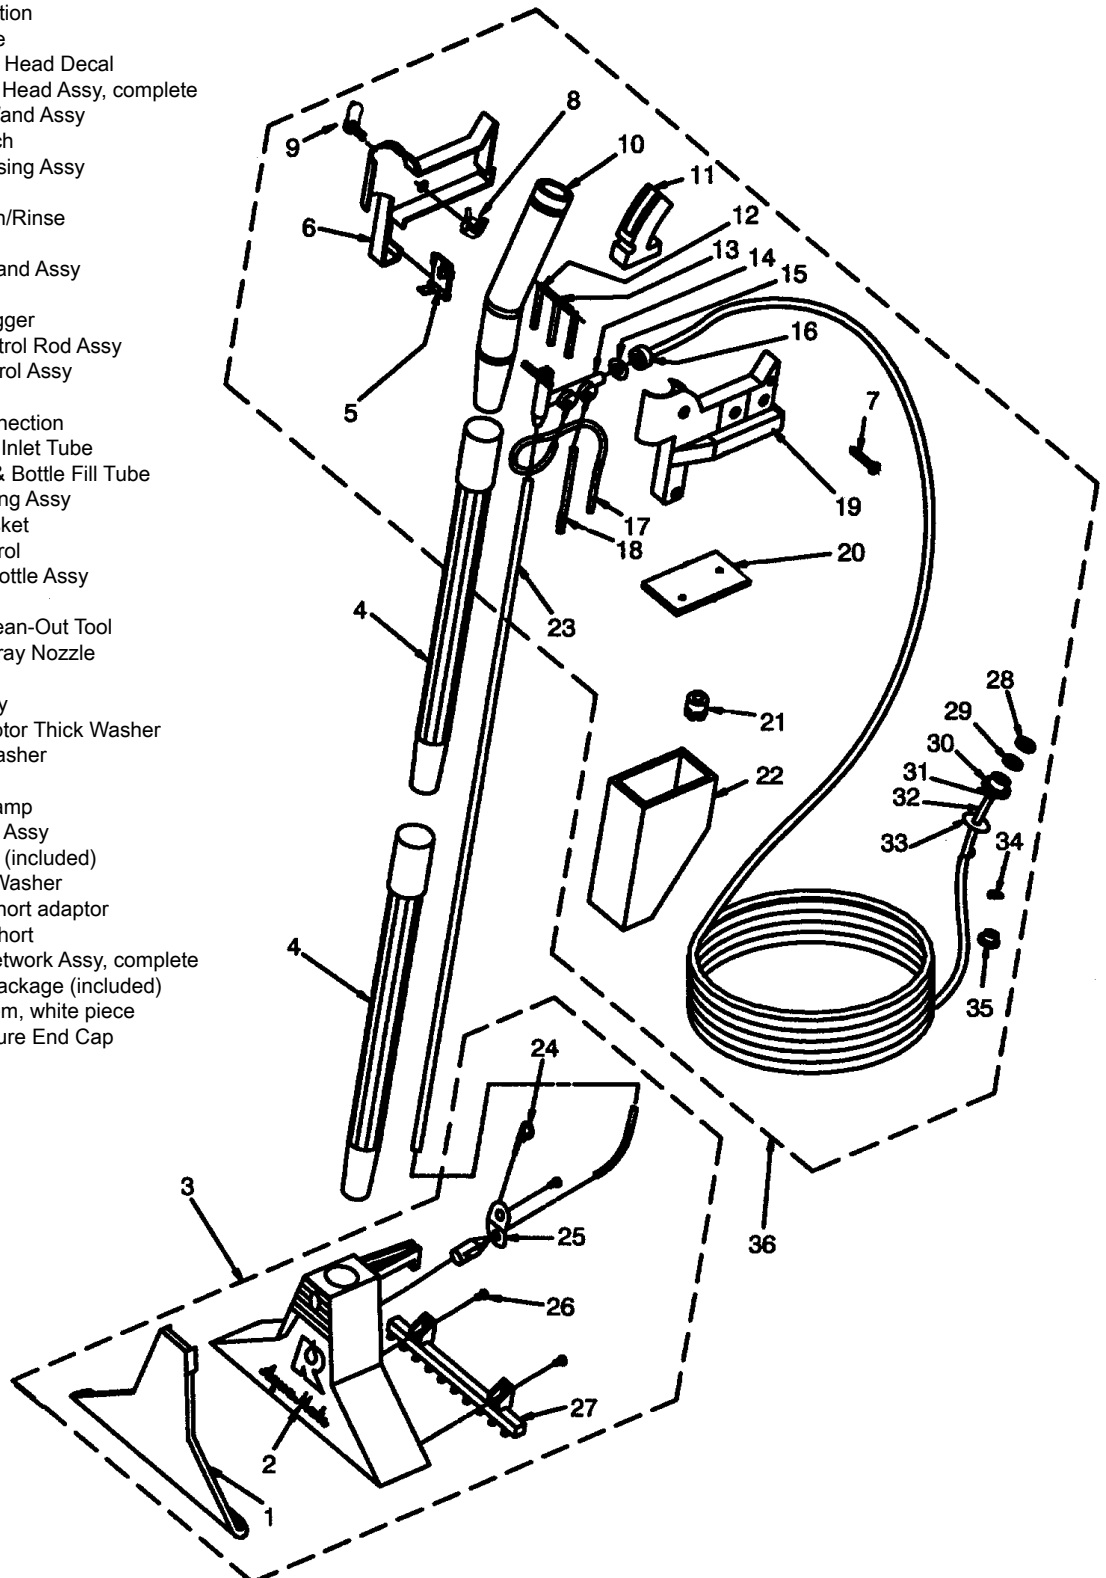

Ref	Item Number	Description
1.....	RX-R2269	Front Plate
2.....	RX-R3581	AquaMate Head Decal
3.....	RX-R2851	Extraction Head Assy, complete
4.....	RX-R2846	Straight Wand Assy
5.....	RX-R6142	Bottle Latch
6.....	RX-R6333	Right Housing Assy
7.....	RX-H566	Screw
8.....	RX-R6140	Cam Wash/Rinse
9.....	RX-R6141	Actuator
10.....	RX-R6145	Curved Wand Assy
11.....	RX-R2340	Trigger
12.....	RX-R2428	Spring, trigger
13.....	RX-R2571	Valve Control Rod Assy
14.....	RX-R2400	Fluid Control Assy
15.....	RX-R2401	"O" Ring
16.....	RX-R2402	Hose Connection
17.....	RX-R2602	Detergent Inlet Tube
18.....	RX-R2483	Overflow & Bottle Fill Tube
19.....	RX-R6334	Left Housing Assy
20.....	RX-R6144	Foam Gasket
21.....	RX-R2601	Flow Control
22.....	RX-R6260	Solution Bottle Assy
23.....	RX-R2026	40" Tube
24.....	RX-R2264	Nozzle Clean-Out Tool
25.....	RX-R5398	Plastic Spray Nozzle
26.....	RX-H491	Screw
27.....	RX-R2262	Brush Assy
28.....	RX-R2080	Long Adaptor Thick Washer
29.....	RX-R2044	Screen Washer
30.....	RX-R6138	Stern Nut
31.....	RX-R2040	Tubing Clamp
32.....	RX-R4651	50 ft Hose Assy
	RX-R4619	50 ft Hose (included)
33.....	RX-R2065	Anti-Drip Washer
34.....	RX-R2079	Washer, short adaptor
35.....	RX-R2045	Adaptor, short
36.....	RX-R4617	Control Network Assy, complete
	RX-R2469	Adaptor Package (included)
	RX-R2042	Swivel Stem, white piece
	RX-R6146	Vinyl Closure End Cap

RX-R5426
Stainless Steel Wands, 2 used