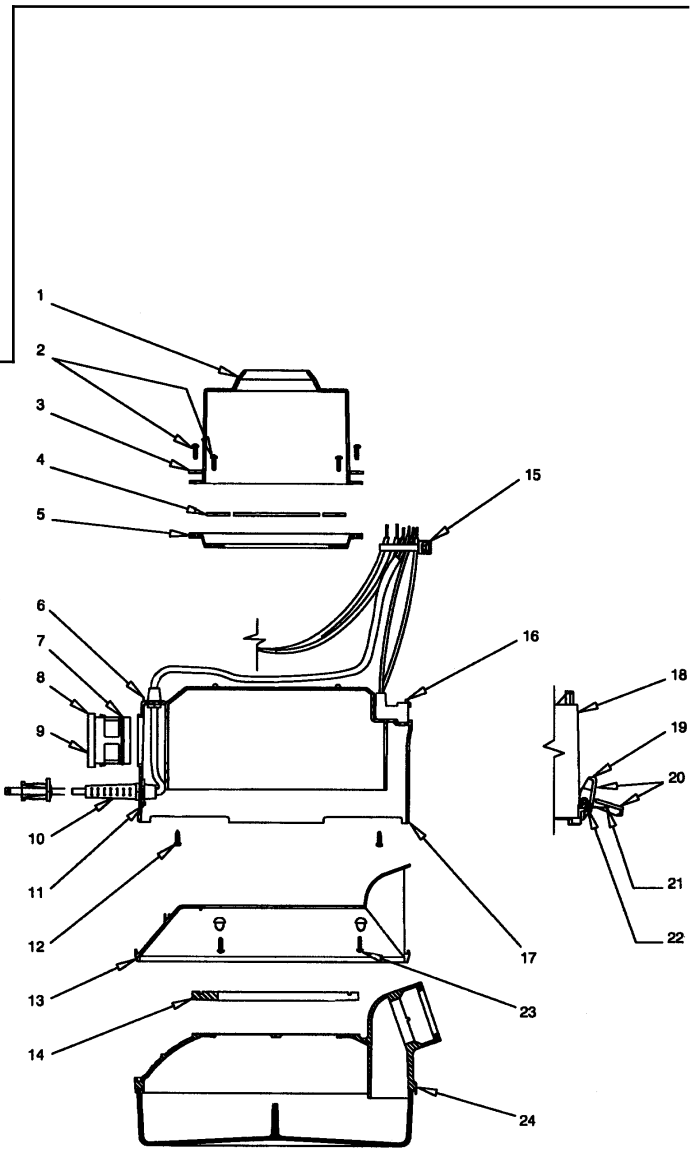

CAP AND CAP COVER ASSEMBLY

- RX-R4364 Cap & Cap Cover Assy, w/o baffle
- 1.....RX-R4297Handle Applique Top
- 2.....RX-R4342 Cap Cover Assy, includes handle pad, handle applique (top and side)
- 3.....RX-R2584Handle Pad
- 4.....RX-R4369 Cap Assy, includes cap applique
- 5.....RX-H515Screw, plastic
- 6.....RX-R3127Switch, snap-in
- 7.....RX-R2722Handle Applique, side
- 8.....RX-R5403Cap Applique, fits all models
- 8.....RX-R4323Cap Applique, for caps made before 6/93
- 9.....RX-R4373Outer Baffle Assembly

MAIN HOUSING & WATER PAN ASSEMBLY

- 1.....RX-R2582Motor Shroud
- 2.....RX-H556Screw, plastic
- 3.....RX-R2172Clamp Ring Segment
- 4.....RX-R2585Clamp Ring Segment
- 5.....RX-R2701Motor Support Ring
- 6.....RX-R2607Strain Relief Clip
- 7.....RX-R4148 "O" Ring, for closure cover
- 8.....RX-R3845 Closure Cover Assy, incl. applique & "O" ring
- 9.....RX-R2772Applique, closure cover
- 10.....RX-R4052Cord
- 11.....RX-R2605Strain Relief Support
- 12.....RX-H515Screw, main housing to cap
- 13.....RX-R5080Baffle Plate Assy
- 14.....RX-R2702Motor Gasket
- 15.....RX-R2380Cable Tie
- 16.....RX-R3184Power Nozzle Receptacle
- 17.....restrictedMain Housing Sub-Assembly
- 18.....RX-R4201Applique, main housing
- 19.....RX-R6178Latch Only, w/o applique, after & including S.N. 8000000
- 19.....RX-R4228Latch Assy, w/ applique, up to S.N. 8000000
- 20.....RX-R4203Applique, latch, up to S.N. 8000000
- 21.....RX-R2654Latch Spring
- 22.....RX-R1566Latch Pin
- 23.....RX-H491Screw, plastic
- 24.....RX-R6854Water Pan Assy