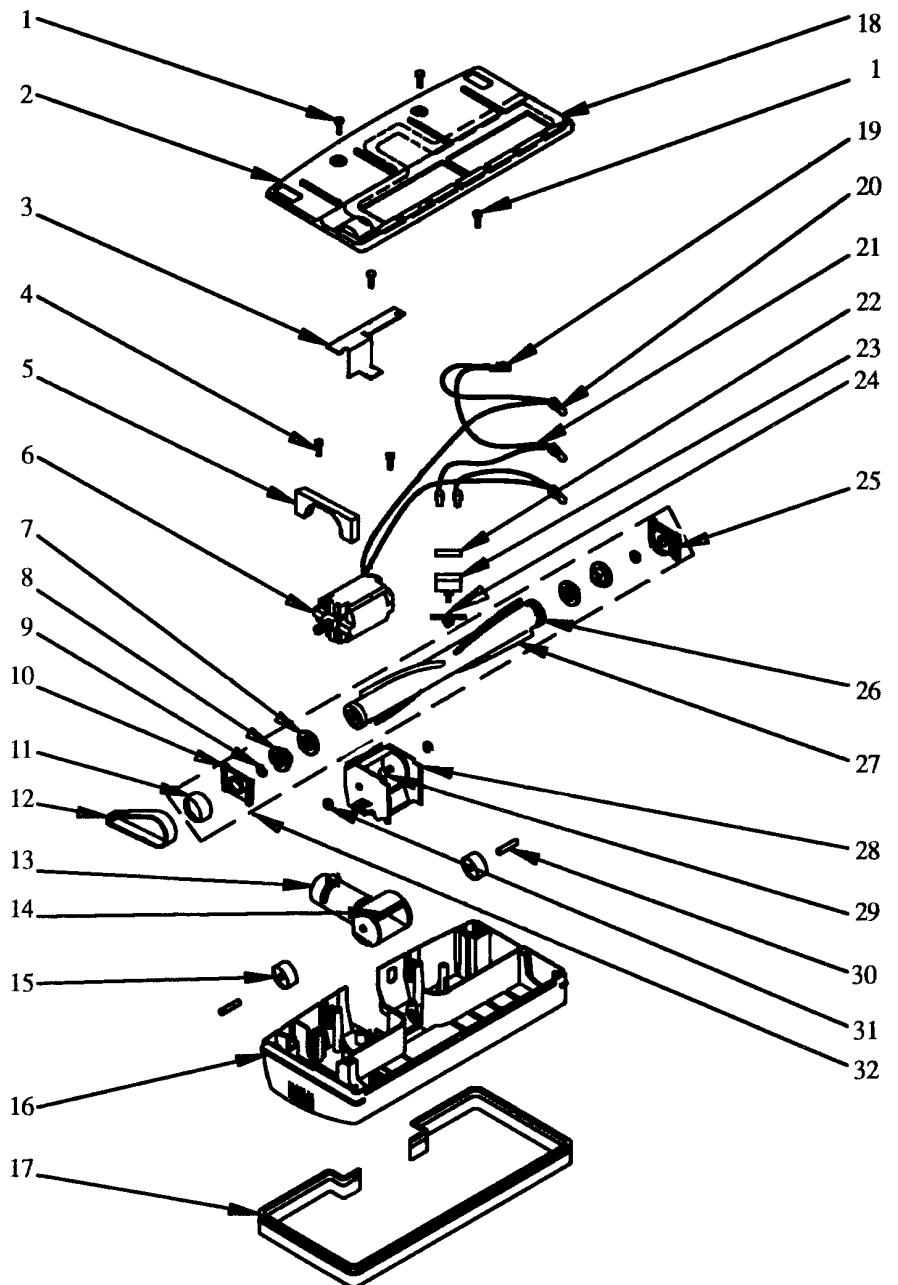

"PERFORMANCE EDITION" POWER NOZZLE

Model: R-5825, beginning serial number 6000000

- 1.....RX-R5826Electrified Hose & Handle Assy, complete
- 2.....RX-R6055Electrified Hose, w/ terminal
- 3.....RX-R1775Closed End Splice
- 4.....RX-R6908R.H. Handle Assy, w/ logo & warning label
- 5.....N/ARexair Logo
- RX-R4294Warning Label
- 6.....RX-R5832Insert & Wand Assy, w/ p/n top handle assy and handle insert
- 7.....8142Handle Insert
- 8.....RX-R5668P/N Top Handle Wand Assy
- 9.....RX-H566Screw
- 10.....RX-R6942Receptacle
- 11.....RX-R5295Handle Switch, hose
- 12.....RX-R6893Actuator Spring
- 13.....RX-R5975Switch Actuator
- 14.....RX-R6908L.H. Handle Assy, w/ logo & warning label
- 15.....RX-R5661Straight Wand Assy
- RX-R3520Cord Guide Replacement Kit
- RX-R5284Hose, 12 ft, with handle
- RX-R5286Hose, 12 ft, without handle

Not sure what part you may need for your equipment? Call one of our trained sales representative for help at **1.800.VAC.SHOP**

POWER NOZZLE

Model: R-4375C, beginning serial number 5000000

- 1.....RX-R4295R.H. Handle Assy, includes logo and warning label
- 2.....RX-R4294Warning Label
- 3.....N/ARexair Logo
- 4.....RX-R4122Receptacle
- 5.....RX-R4090Electrified Hose Assy
- 6.....RX-R5826Electrified Hose & Handle Assy
- 7.....RX-R4121Power Nozzle Cord
- 8.....RX-R4053Strain Relief Bushing
- 9.....RX-H568Nut, circuit breaker panel
- 10.....RX-R1818Pilot Light Assy
- 11.....RX-R4296L.H. Handle Assy, includes logo and warning label
- 12.....RX-R1775Closed End Splice
- 13.....RX-R4109Handle Insert Assy, includes handle insert & p/n handle wand
 RX-R4112.....Handle Insert
 RX-R4113.....P/N Handle Insert
- 14.....RX-R5066Straight Wand Assy
- 15.....RX-R4200Applique, power nozzle
- 16.....RX-R2775Slide Valve Guide Assy
- 17.....RX-R1990Slide Valve
- 18.....RX-H566Screw
 RX-R3520Cord Guide Replacement Kit