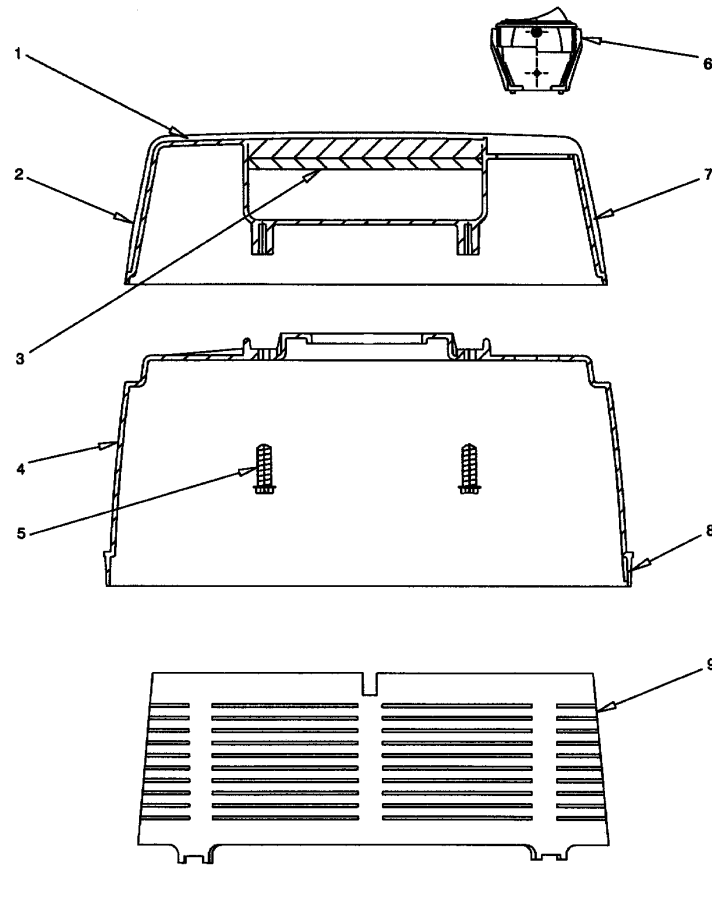

CAP AND CAP COVER ASSEMBLY

- RX-R4364 Cap & Cap Cover Assy, w/o baffle
- 1.....RX-R4297Handle Applique Top
- 2.....RX-R4342 Cap Cover Assy, includes handle pad, handle applique (top and side)
- 3.....RX-R2584Handle Pad
- 4.....RX-R4369 Cap Assy, includes cap applique
- 5.....RX-H515Screw, plastic
- 6.....RX-R3127Switch, snap-in
- 7.....RX-R2722Handle Applique, side
- 8.....RX-R5403Cap Applique, fits all models
- 8.....RX-R4323Cap Applique, for caps made before 6/93
- 9.....RX-R4373Outer Baffle Assembly

MAIN HOUSING & WATER PAN ASSEMBLY

- 1.....RX-R2582Motor Shroud
- 2.....RX-H556Screw, plastic
- 3.....RX-R2172Clamp Ring Segment
- 4.....RX-R2585Clamp Ring Segment
- 5.....RX-R2701Motor Support Ring
- 6.....RX-R2607Strain Relief Clip
- 7.....RX-R4148 "O" Ring, for closure cover
- 8.....RX-R3845 Closure Cover Assy, incl. applique & "O" ring
- 9.....RX-R2772Applique, closure cover
- 10.....RX-R4052Cord
- 11.....RX-R2605Strain Relief Support
- 12.....RX-H515Screw, main housing to cap
- 13.....RX-R5080Baffle Plate Assy
- 14.....RX-R2702Motor Gasket
- 15.....RX-R2380Cable Tie
- 16.....RX-R3184Power Nozzle Receptacle
- 17.....restrictedMain Housing Sub-Assembly
- 18.....RX-R4201Applique, main housing
- 19.....RX-R6178Latch Only, w/o applique, after & including S.N. 8000000
- 19.....RX-R4228Latch Assy, w/ applique, up to S.N. 8000000
- 20.....RX-R4203Applique, latch, up to S.N. 8000000
- 21.....RX-R2654Latch Spring
- 22.....RX-R1566Latch Pin
- 23.....RX-H491Screw, plastic
- 24.....RX-R6854Water Pan Assy