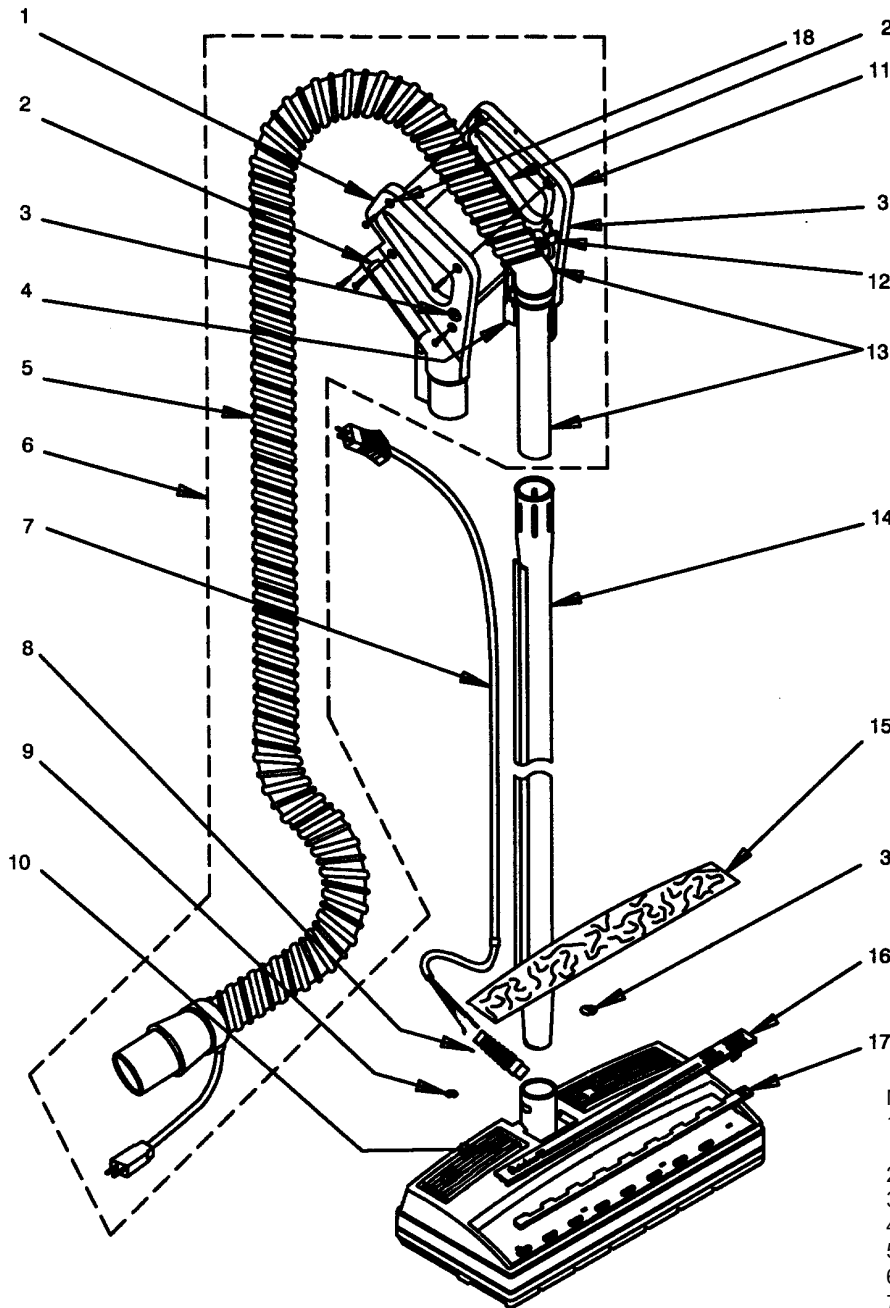

Not sure what part you may need for your equipment? Call one of our trained sales representative for help at **1.800.VAC.SHOP**

POWER NOZZLE

Model: R-4375C, beginning serial number 5000000

- 1.....RX-R4295R.H. Handle Assy, includes logo and warning label
- 2.....RX-R4294Warning Label
- 3.....N/ARexair Logo
- 4.....RX-R4122Receptacle
- 5.....RX-R4090Electrified Hose Assy
- 6.....RX-R5826Electrified Hose & Handle Assy
- 7.....RX-R4121Power Nozzle Cord
- 8.....RX-R4053Strain Relief Bushing
- 9.....RX-H568Nut, circuit breaker panel
- 10.....RX-R1818Pilot Light Assy
- 11.....RX-R4296L.H. Handle Assy, includes logo and warning label
- 12.....RX-R1775Closed End Splice
- 13.....RX-R4109Handle Insert Assy, includes handle insert & p/n handle wand
 RX-R4112.....Handle Insert
 RX-R4113.....P/N Handle Insert
- 14.....RX-R5066Straight Wand Assy
- 15.....RX-R4200Applique, power nozzle
- 16.....RX-R2775Slide Valve Guide Assy
- 17.....RX-R1990Slide Valve
- 18.....RX-H566Screw
 RX-R3520Cord Guide Replacement Kit