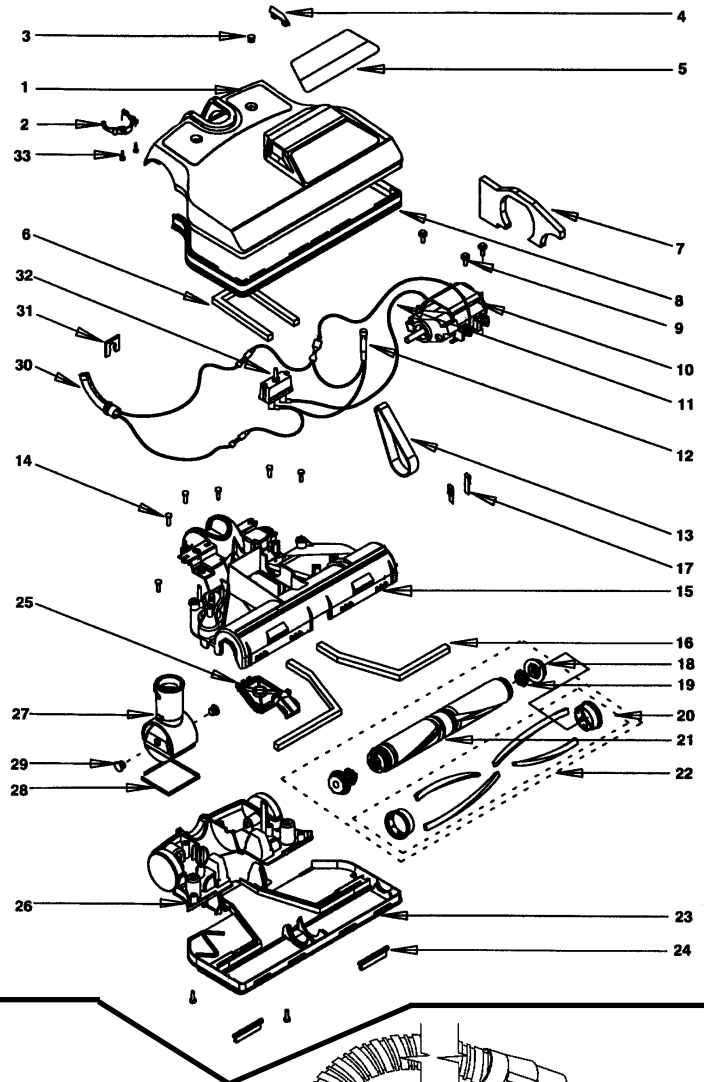

- 1.....RX-R6061 .....Cover Assy, complete
- 2.....RX-R5836 .....Upright Lock Clip
- 3.....RX-R5659 .....Lens, pilot light
- 4.....N/A .....Lens, belt viewing
- 5.....RX-R5837 .....Applique
- 6.....RX-R2003 .....Motor Seal Gasket
- 7.....RX-R5834 .....Air Barrier
- 8.....RX-R5649 .....Bumper
- 9.....RX-H571 .....Screw
- 10.....RX-R8401 .....Motor Assy, complete
- 11.....RX-R5672 .....Lead Assy, motor
- 12.....RX-R5654 .....Pilot Light / Harness Assy
- 13.....RX-R1699 .....Belt, sold each
- 14.....RX-H556 .....Screw
- 15.....RX-R6058 .....Manifold Assy, complete
- 16.....RX-R5833 .....Airpath Gasket
- 17.....RX-R5614 .....Belt Guard
- 18.....RX-R5593 .....Bearing Retainer
- 19.....RX-R5592 .....Bearing Boot
- 20.....RX-R6063 .....Bristle Strip Kit, 4 bristle strips / 2 thread guards
- 21.....RX-R6062 .....Brush Roll Only, w/ bearings and studs
- 22.....RX-R5590 .....Brush Roll, complete
- 23.....RX-R6059 .....Bottom Plate Assy, front
- 24.....RX-R5839 .....Brush Strip, for bottom plate front
- 25.....RX-R5820 .....Belt Cover
- 26.....N/A .....Rear Bottom Plate Assy, w/ wheels
- 27.....RX-R6060 .....Pivot Arm Assy, w/ gasket
- 28.....RX-R5835 .....Pivot Arm Gasket
- 29.....RX-R5652 .....Clevis Pin
- 30.....RX-R5653 .....Power Nozzle Cord
- 31.....RX-R2605 .....Strain Relief Support
- 32.....RX-R5612 .....Circuit Breaker, 2.5 amp
- 33.....RX-H566 .....Screw
- RX-R6575 .....Brush Roll (SOFT), unstiffened bristle/beater
- RX-R6573 .....Brush Strip, soft brush roll
- RX-R6574 .....Kit, brush roll/thread guard/beater kit (soft)