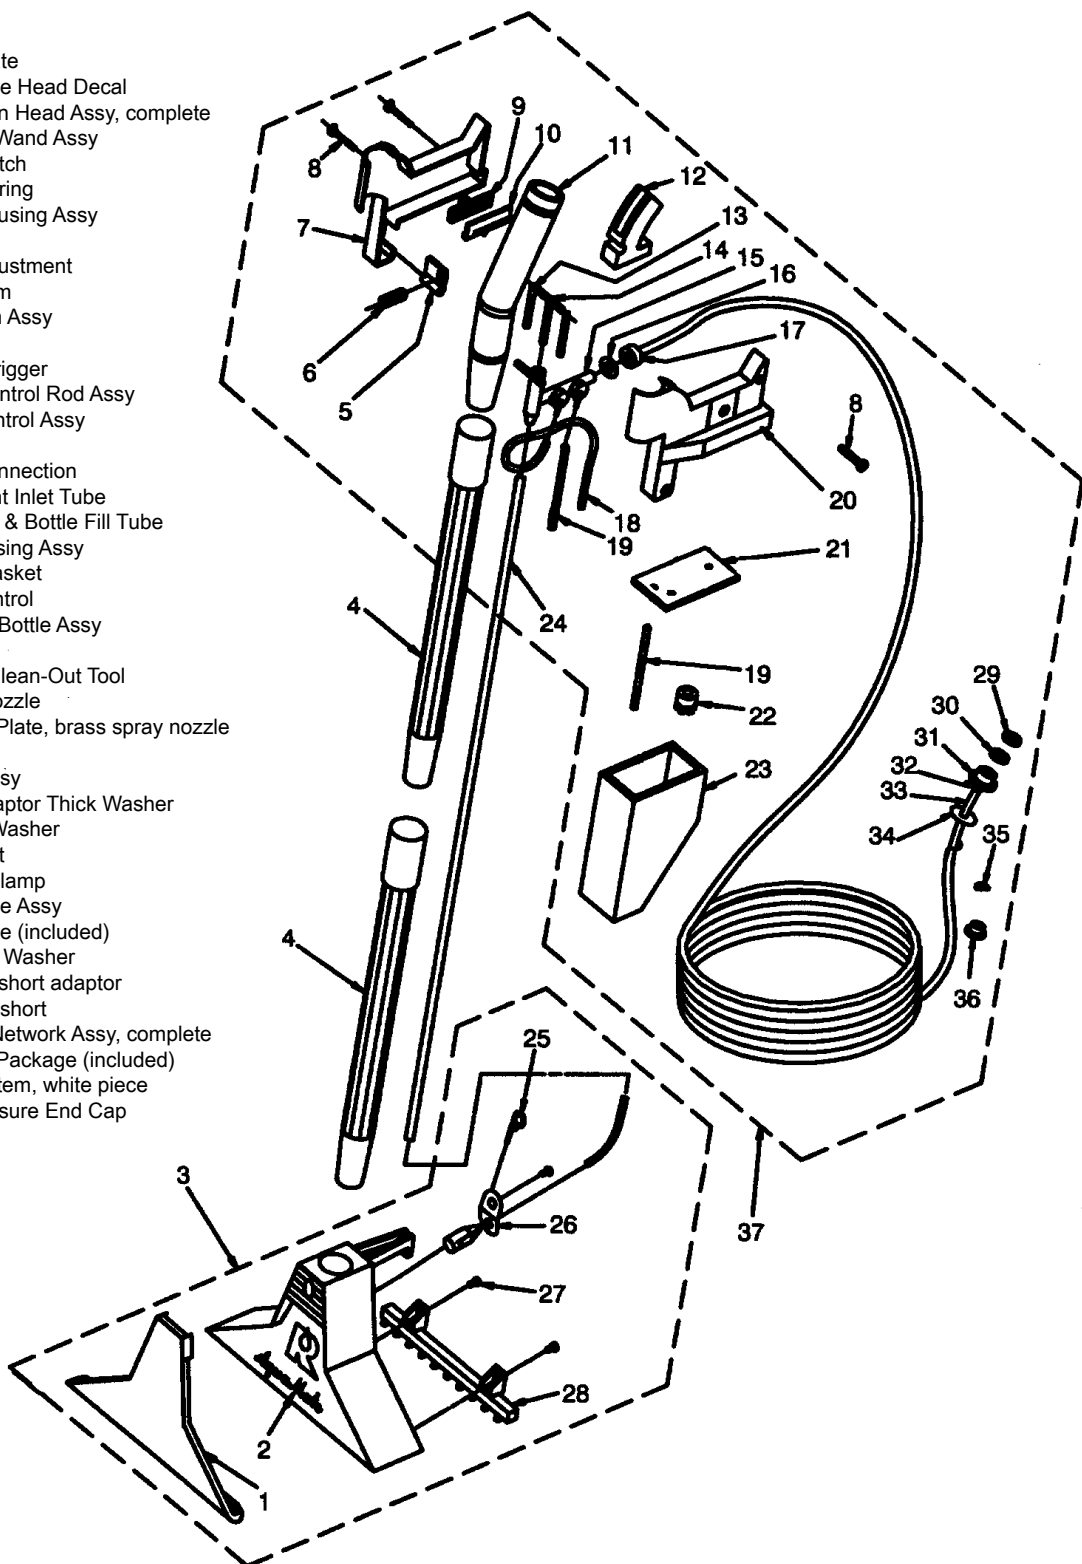

- 1.....RX-R2269 .....Front Plate
- 2.....RX-R3581 .....AquaMate Head Decal
- 3.....N/A .....Extraction Head Assy, complete
- 4.....RX-R2846 .....Straight Wand Assy
- 5.....RX-R2322 .....Bottle Latch
- 6.....RX-R2321 .....Latch Spring
- 7.....RX-R4621 .....Right Housing Assy
- 8.....RX-H537 .....Screw
- 9.....RX-R2326 .....Slide Adjustment
- 10.....RX-R2318 .....Pinch Arm
- 11.....RX-R2849 .....Bent Arm Assy
- 12.....RX-R2340 .....Trigger
- 13.....RX-R6977 .....Spring, trigger
- 14.....RX-R2571 .....Valve Control Rod Assy
- 15.....RX-R2400 .....Fluid Control Assy
- 16.....RX-R2401 ....."O" Ring
- 17.....RX-R2402 .....Hose Connection
- 18.....RX-R2602 .....Detergent Inlet Tube
- 19.....RX-R2483 .....Overflow & Bottle Fill Tube
- 20.....RX-R4622 .....Left Housing Assy
- 21.....RX-R2317 .....Foam Gasket
- 22.....RX-R7351 .....Flow Control
- 23.....N/A .....Solution Bottle Assy
- 24.....RX-R2026 .....40" Tube
- 25.....N/A .....Nozzle Clean-Out Tool
- 26.....RX-R5398 .....Spray Nozzle
- RX-R2627 .....Support Plate, brass spray nozzle
- 27.....RX-H491 .....Screw
- 28.....RX-R2262 .....Brush Assy
- 29.....RX-R2080 .....Long Adaptor Thick Washer
- 30.....RX-R7356 .....Screen Washer
- 31.....RX-R6138 .....Stern Nut
- 32.....RX-R2040 .....Tubing Clamp
- 33.....RX-R4651 .....50 ft Hose Assy
- RX-R4619 .....50 ft Hose (included)
- 34.....RX-R2065 .....Anti-Drip Washer
- 35.....RX-R2079 .....Washer, short adaptor
- 36.....RX-R2045 .....Adaptor, short
- 37.....RX-R4617 .....Control Network Assy, complete
- RX-R2469 .....Adaptor Package (included)
- RX-R2042 .....Swivel Stem, white piece
- RX-R2506 .....Vinyl Closure End Cap

RX-R5426
Stainless Steel Wands, 2 used