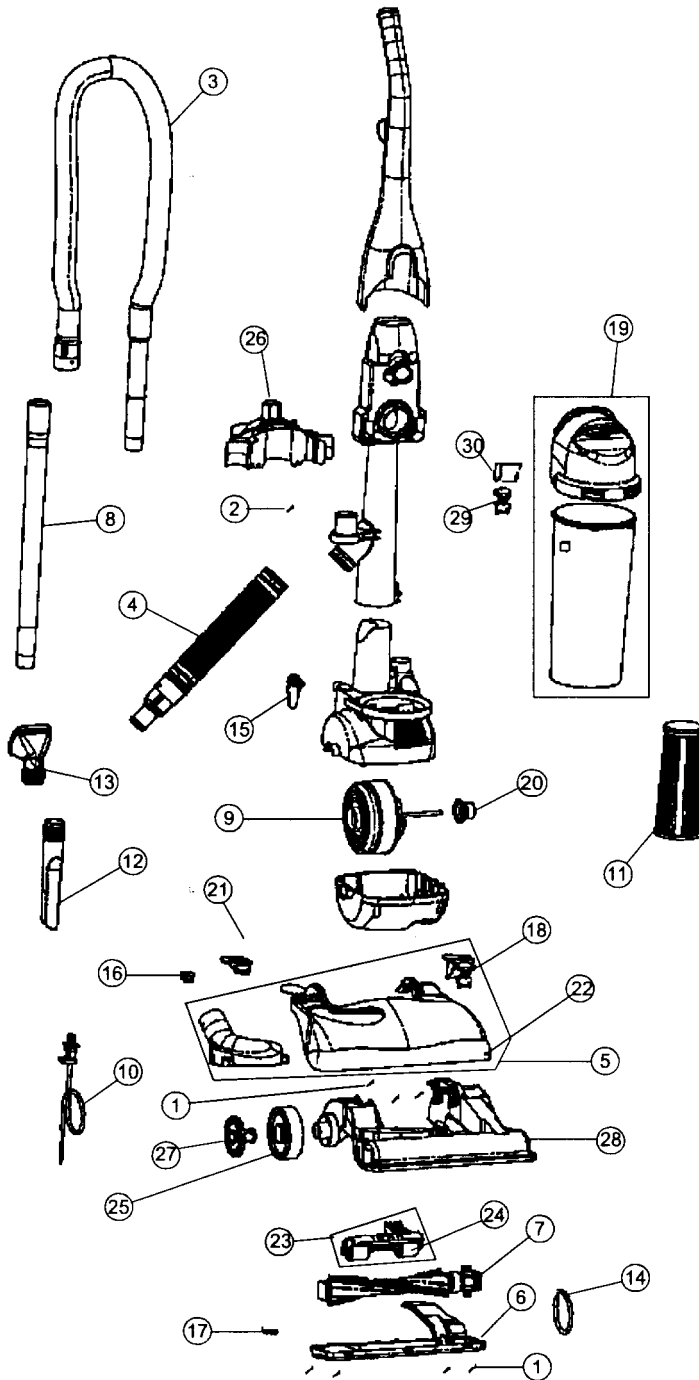

# REGINA

Model: HDU200

## BAGLESS UPRIGHT

Index	Part No.	Description
1	R-250100	Screw, body
2	R-881280	Handle screw assembly
3	R-881005	Hose assembly
4	R-881015	Lower hose assembly
5	R-210600	Nozzle cover assembly
6	R-881055	Nozzle guard
	R-881020	Nozzle guard
7	R-881080	Brush roll assembly
	R-288102	Brush roll assembly
8	R-863365	Extension wand
9	R-881120	Motor assembly, 12 amp
10	R-881140	Power cord, 25'
11	R-2JC0280	HEPA perma filter assembly
12	R-920035	crevice tool
13	R-920215	2-in-1 brush assembly
14	R-540310	Style 5 belt
15	R-720120B	Cord hook
16	R-860081	Switch
17	R-720380	Belt guide clip
18	R-18810756	Handle release pedal
19	R-200000	Dirt cup assembly
20	R-881130	Grommet
21	R-881135	Switch pedal
22	R-881050	Bumper
23	R-881110	Roller lifter assembly
24	R-188111	Front roller
25	R-8810650	Rear wheel
26	R-8810506	Tool caddy
27	R-881070	Rear wheel axle/cap
28	R-881035	Nozzle base
29	R-1881250	Dirt cup latch
30	R-881255	Latch spring