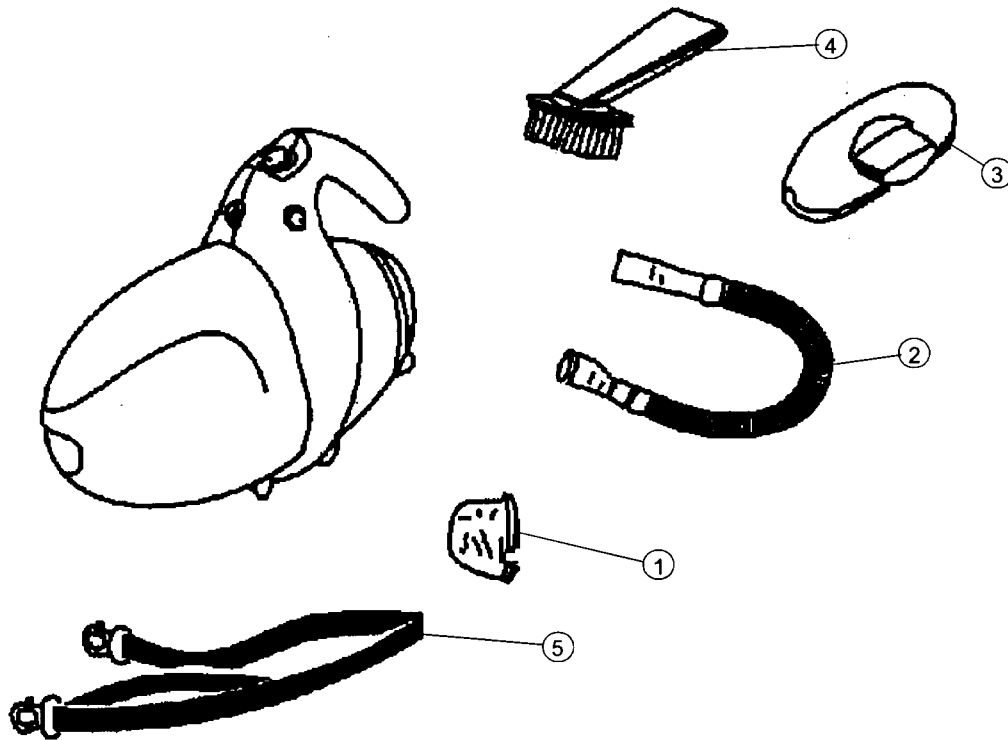

REGINA

HAND VAC

Model: HDH400

Index	Part No.	Description
1	R-805000	Filter package
2		Flexible hose assembly
3		Upholstery brush assembly
4		Crevice brush
5		Shoulder strap