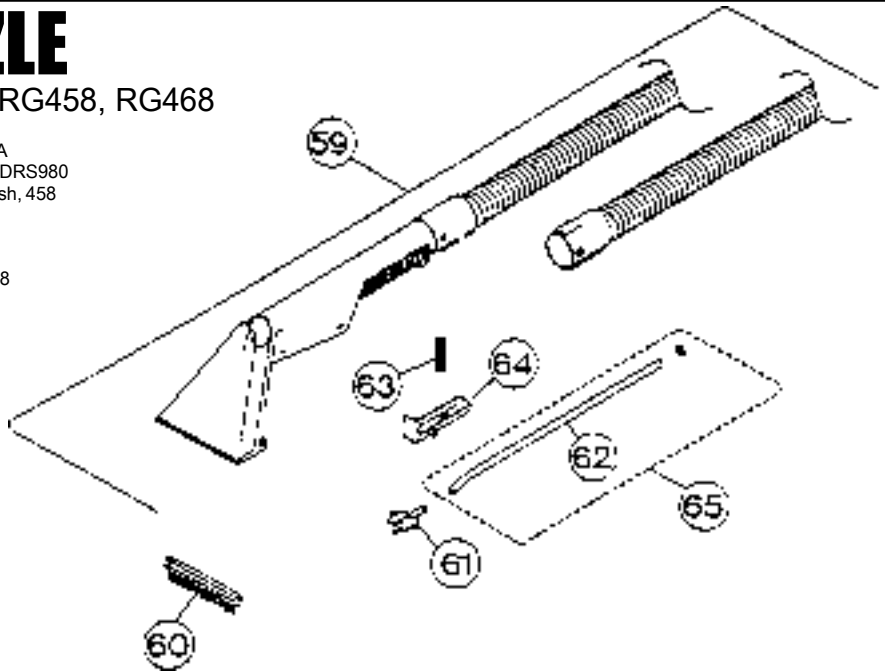

UPHOLSTERY NOZZLE

Models: S900, S900A, S950, DRS980, RG458, RG468

59	RG-095246402	Upholstery Nozzle, hand held, S900/A
59	RG-095243802	Upholstery Nozzle, hand held, S950, DRS980
59	RG-095295701	Upholstery Nozzle, hand held, w/ brush, 458
59	RG-095307601	Upholstery Nozzle, hand held, 468
60	RG-52384P10327	Brush, upholstery nozzle
61	RG-52422P10327	Spray Tip, upholstery nozzle
61	RG-52716020327	Spray Tip, upholstery nozzle, 458, 468
62	RG-5254301	Pinch Tubing, upholstery nozzle
63	RG-5254201	Spring, trigger
64	RG-52424P20327	Trigger, upholstery nozzle
64	RG-52424P20419	Trigger, upholstery nozzle, 458, 468
65	RG-095256201	Pinch Tube & "O" Ring Package
66	RG-095269302	Package Parts
	RG-030041601	Wire Tie, purse lock
69	RG-030039015	Screw, nipple quick connect
	RG-5267901	O-Ring, 458, 468
	RG-52367P2	Nozzle Coupling, 458, 468

**E-MAIL YOUR ORDERS 24 HOURS A DAY,
7 DAYS A WEEK, 365 DAYS A YEAR!**

sales@hescoinc.com

HESCO PHONE: 1-800-VAC SHOP FAX: 847-647-0534 E-MAIL: sales@hescoinc.com WEB: www.hescoinc.com