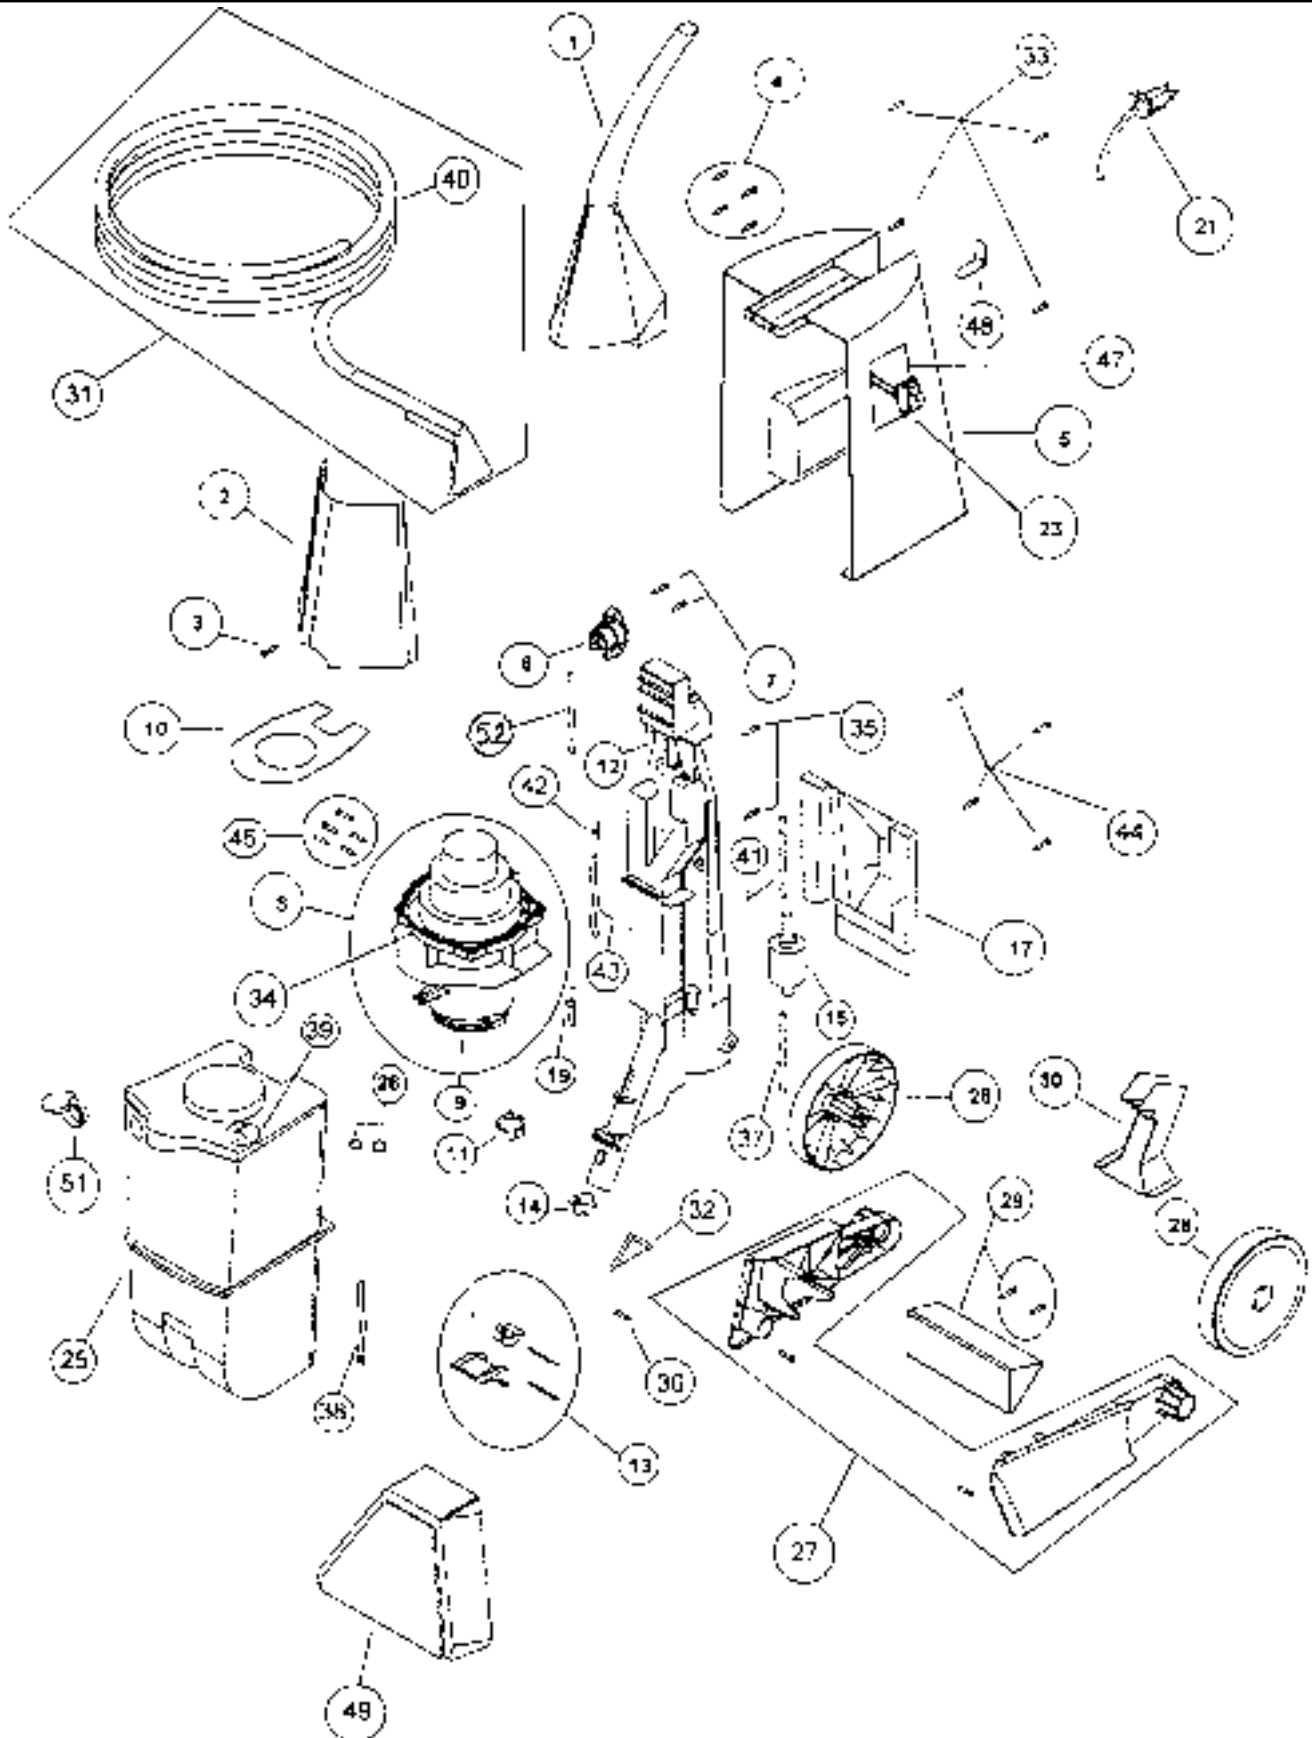

REGINA

POWER SCRUBBER

Models: RG458, RG468

Models: RG458, RG468

1	RG-095293101	Handle Assy, 458	35	RG-03754	Screw, body separator to frame
1	RG-095307301	Handle Assy, 468	36	RG-030039015	Screw, nipple quick connect
2	RG-095300201	Front Housing Assy, blue, 458	37	RG-5246002	Tube, pump to nipple quick
2	RG-095306601	Front Housing Assy, midnight blue, 468	38	RG-095306801	Supply Tank Tube, w/ filter
3	RG-030043801	Screw, front housing	39	RG-52042P20384	Port, grey
4	RG-030039215	Screw, handle to mainframe	40	RG-52360P10384	Hose, 10 ft
5	RG-52929010384	Rear Housing, 458	41	RG-5245901	Tube, T-connector to pump
5	RG-095306301	Rear Housing, 468	42	RG-52436P1	Connector T
6	RG-095310601	Bottle Docking Assy	43	RG-5245701	Tube, shampoo to T connector
7	RG-030039015	Screw, bottle docking	44	RG-030039015	Screw, pump cover
8	RG-095298601	Motor & Separator Assembly, 458	45	RG-03819	Screw, body separator
8	RG-095305901	Motor & Separator Assembly, 468	47	RG-52961010384	Plate, switch
9	RG-095306701	Body Separator Assy, w/ seal	48	RG-56948010384	Cord Dump
10	RG-5295101	Motor Baffle	51	RG-52927010384	Tank Cap
11	RG-52432P20327	Tank Block	52	RG-52024P2	Tube, docking assy
12	RG-095305701	Mainframe Assy, w/ screws		RG-5261103	Powerscrubber Receptacle
13	RG-095294301	Lever Latch Assy, grey, 458		RG-030041401	Strain Relief, square
13	RG-095307501	Lever Latch Assy, grey, 468		RG-095276801	T Connector and Hose Assy
14	RG-552427P20419	Button, lock		RG-030040801	Wire Butt Connector, large
15	RG-095297201	Pump, w/ nipple assy, 458		RG-030043202	Wire Butt Connector, small
15	RG-095255301	Pump, w/ nipple assy, 468		RG-030041323	Screw, receptacle, rear housing
17	RG-52417040384	Pump Cover		RG-5274201	Gasket, receptacle
19	RG-5251001	Check Valve		RG-03729	Screw, tank block
20	RG-5251101	Tube, check valve		RG-5263001	Pump Lead Assembly
21	RG-095307001	Power Cord Assy, w/ ALCI		RG-5302101	Gasket Foam, for pump
23	RG-5261302	Switch, power		RG-03754	Screw, front to rear housing
25	RG-095292401	Tank Assembly, 458		RG-095250002	Packaged Fasteners
25	RG-095306901	Tank Assembly, 468		RG-030043601	Wire Tie, purse lock
26	RG-5267701	Port Seals		RG-5293501	Wire Harness, male
27	RG-095307401	Strut Package, left & right		RG-5293601	Wire Harness, female
28	RG-52421P10384	Wheel		RG-030040401	Cable Tie
29	RG-52433P10384	Tie Bar Strut		RG-52930010384	Interlock
30	RG-52412020384	Mainframe Stand		RG-03749	Screw, interlock
31	RG-095294001	Upholstery Nozzle Assy, w/ hose		RG-A9524	Shampoo, 2 pack
32	RG-095305801	Nipple Quick Connect, w/ O-ring			
33	RG-0030039015	Screw, rear shield to frame			
34	RG-053690029	Gasket, body separator seal			

ELKY PRO®

PROFESSIONAL CHEMICALS

*Formulated with the
professional cleaner in mind.*

CLEANERS
DEGREASERS
FINISHES
SPRAY BUFFS
DEODORANTS
HAND SOAP
DETERGENTS

PRE-SPRAYS
PROTECTORS
LUBRICANTS
OVEN CLEANERS

**AND MUCH
MORE**