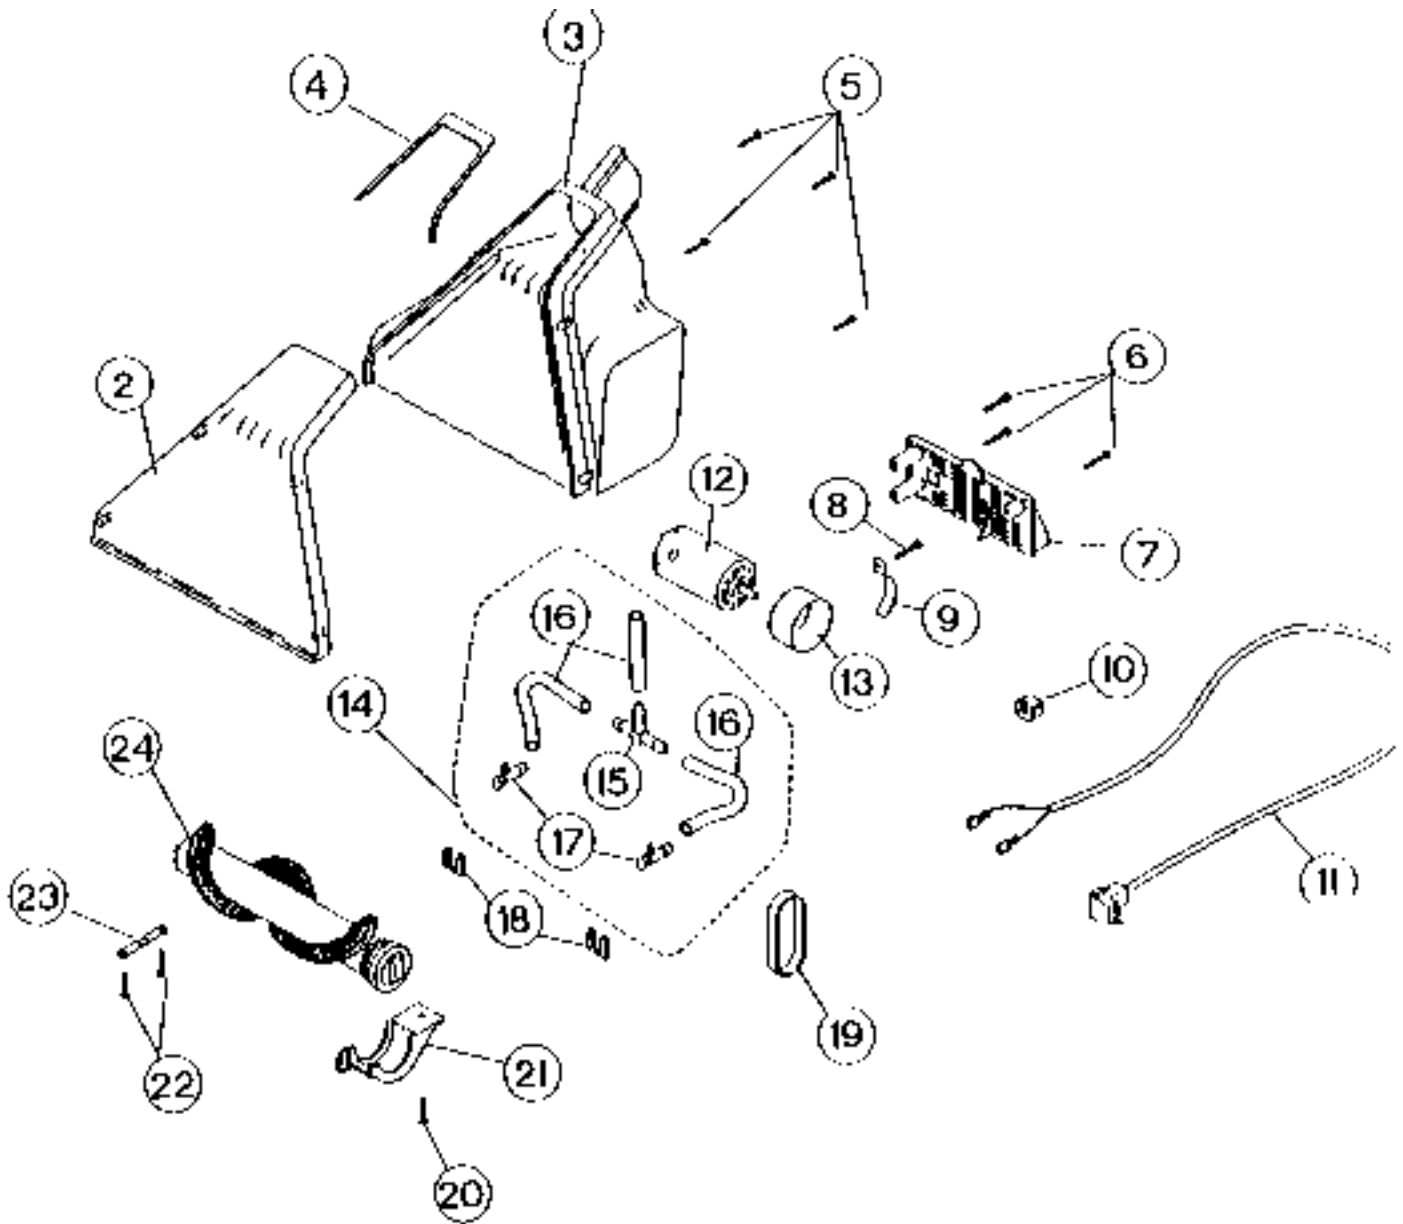

REGINA

POWER SCRUBBER

Models: S900, S900A, S950, DRS980, RG458, RG468

1	RG-095269801	Floor Nozzle Assy	11	RG-5261001	Power Sc rubber Plug
1	RG-095310802	Floor Nozzle Assy, 458	11	RG-5261002	Cord, powerscrubber plug, 458, 468
1	RG-095307701	Floor Nozzle Assy, 468	12	RG-5260901	Motor, power scrubber
2	RG-095272701	Nozzle Cover, w/ hot stamp	13	RG-5274101	Motor Insulation, round
2	RG-095272702	Nozzle Cover, 458, 468	14	RG-095277001	Connector "T" & Tubing Assy
3	RG-095277201	Nozzle, rear body, w/ spray tip	15	RG-5271401	Connector "T"
3	RG-095310702	Rear Nozzle, w/ spray tip, 458	16	RG-5260601	Tubing
3	RG-095307801	Rear Nozzle, w/ spray tip, 468	17	RG-52605010327	Spray Tip
4	RG-5273801	Nozzle Gasket	18	RG-5261401	Spray Tip Clip
5	RG-030041323	Screw, top cover to nozzle body	19	RG-2661001	Belt
6	RG-03754	Screw, motor cover	20	RG-030041023	Screw, belt cover
7	RG-52602010327	Motor Cover	21	RG-52601010327	Belt Cover
7	RG-52602010384	Motor Cover, 458	21	RG-52601010410	Belt Cover, 468
7	RG-52602010410	Motor Cover, 468	22	RG-030041023	Screw, dowel clamp
8	RG-03754	Screw, motor clamp	23	RG-5260301	Dowel Clamp
9	RG-2662601	Motor Clamp	24	RG-5260802	Dowel Brush
10	RG-030041401	Strain Relief			

HESCO PHONE: 1-800-822-7467 FAX: 847-647-0534 E-MAIL: sales@hescoinc.com WEB: www.hescoinc.com