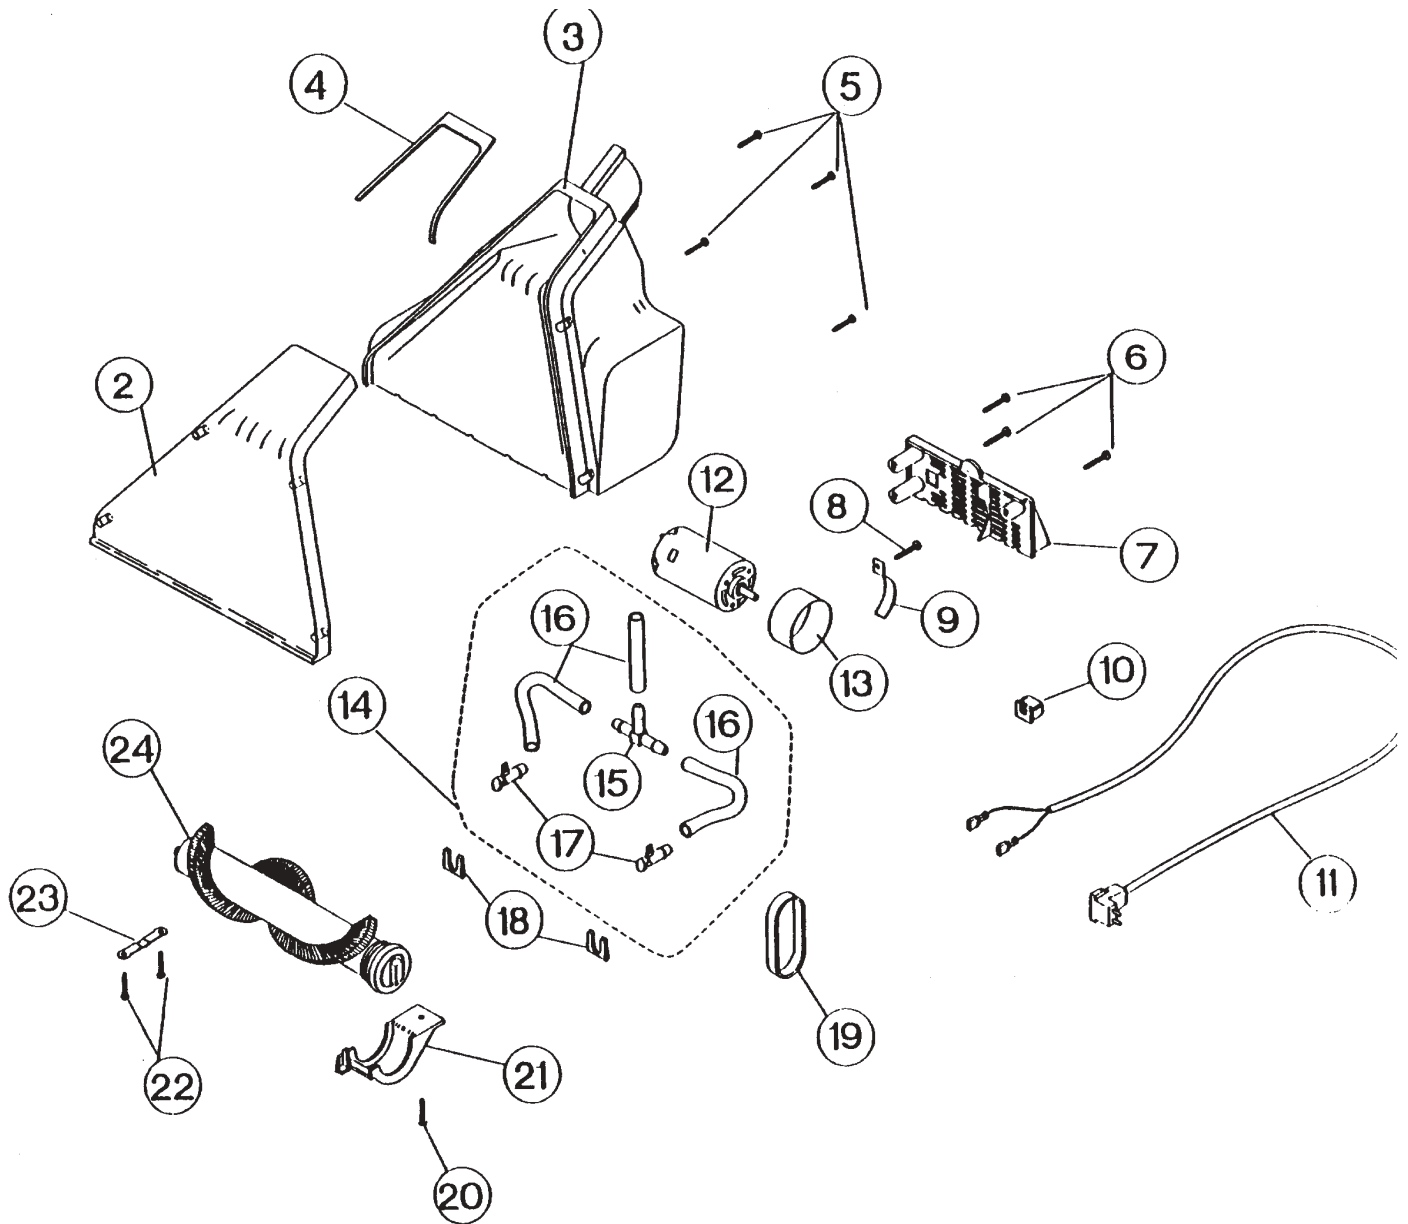

REGINA

POWER SCRUBBER

Models: S900, S900A, S950, DRS980, RG458, RG468

- 1 ..... RG-095269801 ..... Floor Nozzle Assy
- 1 ..... RG-095310802 ..... Floor Nozzle Assy, 458
- 1 ..... RG-095307701 ..... Floor Nozzle Assy, 468
- 2 ..... RG-095272701 ..... Nozzle Cover, w/ hot stamp
- 2 ..... RG-095272702 ..... Nozzle Cover, 458, 468
- 3 ..... RG-095277201 ..... Nozzle, rear body, w/ spray tip
- 3 ..... RG-095310702 ..... Rear Nozzle, w/ spray tip, 458
- 3 ..... RG-095307801 ..... Rear Nozzle, w/ spray tip, 468
- 4 ..... RG-5273801 ..... Nozzle Gasket
- 5 ..... RG-030041323 ..... Screw, top cover to nozzle body
- 6 ..... RG-03754 ..... Screw, motor cover
- 7 ..... RG-52602010327 ..... Motor Cover
- 7 ..... RG-52602010384 ..... Motor Cover, 458
- 7 ..... RG-52602010410 ..... Motor Cover, 468
- 8 ..... RG-03754 ..... Screw, motor clamp
- 9 ..... RG-2662601 ..... Motor Clamp
- 10 ..... RG-030041401 ..... Strain Relief

- 11 ..... RG-5261001 ..... Power Sc rubber Plug
- 11 ..... RG-5261002 ..... Cord, powerscrubber plug, 458, 468
- 12 ..... RG-5260901 ..... Motor, power scrubber
- 13 ..... RG-5274101 ..... Motor Insulation, round
- 14 ..... RG-095277001 ..... Connector "T" & Tubing Assy
- 15 ..... RG-5271401 ..... Connector "T"
- 16 ..... RG-5260601 ..... Tubing
- 17 ..... RG-52605010327 ..... Spray Tip
- 18 ..... RG-5261401 ..... Spray Tip Clip
- 19 ..... RG-2661001 ..... Belt
- 20 ..... RG-030041023 ..... Screw, belt cover
- 21 ..... RG-52601010327 ..... Belt Cover
- 21 ..... RG-52601010410 ..... Belt Cover, 468
- 22 ..... RG-030041023 ..... Screw, dowel clamp
- 23 ..... RG-5260301 ..... Dowel Clamp
- 24 ..... RG-5260802 ..... Dowel Brush