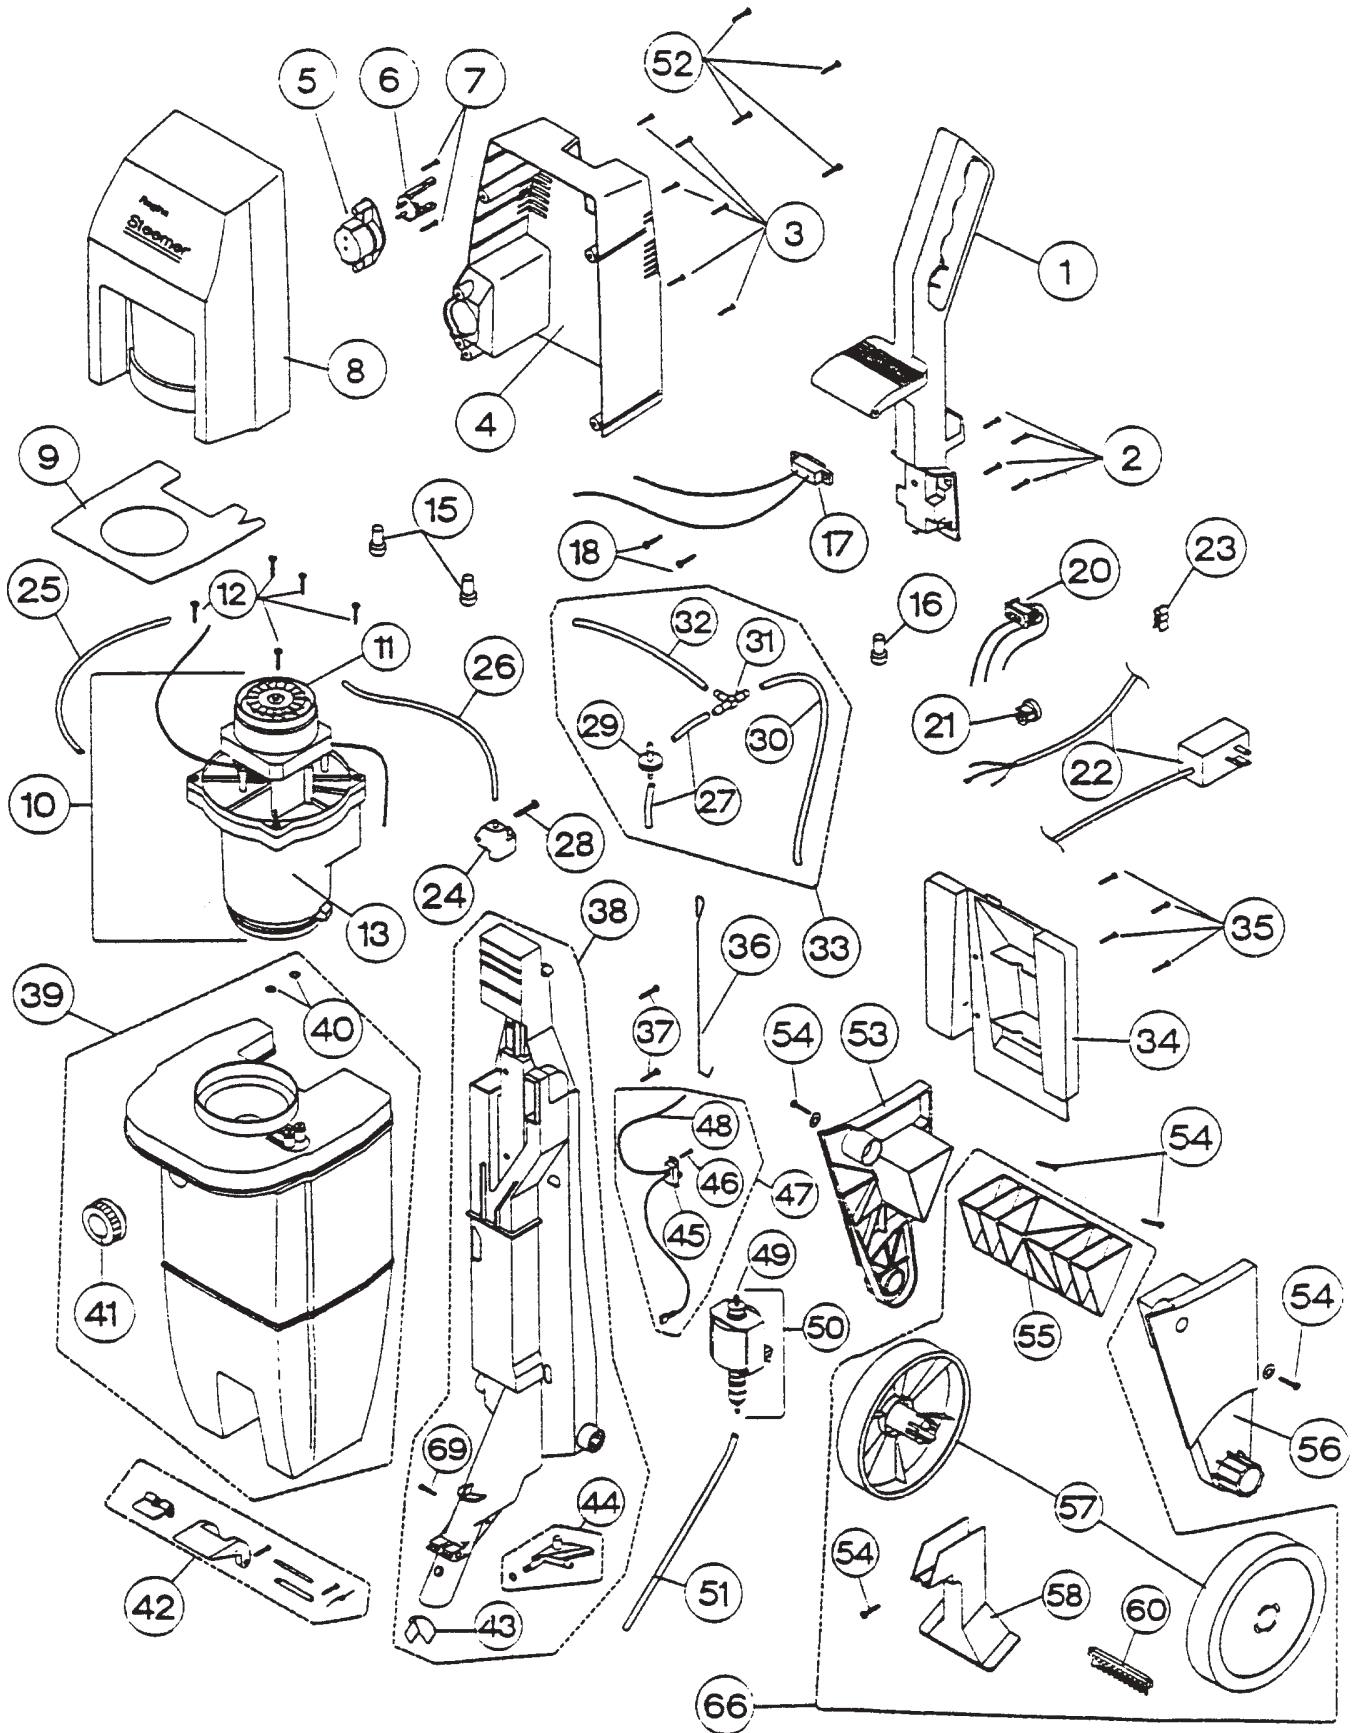

REGINA

POWER SCRUBBER

Models: S900, S900A, S950, DRS980

HESCO PHONE: 1-800-822-7467 FAX: 847-647-0534 E-MAIL: sales@hescoinc.com WEB: www.hescoinc.com

REGINA

POWER SCRUBBER

Models: S900, S950, DRS980

1	RG-095243702	Handle Assy	28	RG-03729	Screw, tank block
2	RG-030039215	Screw, handle to main frame	29	RG-5251001	Check Valve
3	RG-030039015	Screw, rear shield to frame	30	RG-5245901	Tube "T" Connector , to pump
4	RG-52416P10411	Rear Housing, S900	31	RG-52436P1	Connector "T"
4	RG-52416P10408	Rear Housing, DRS980	32	RG-5245701	Tube, shampoo to "Y" connector
4	RG-52416P10410	Rear Housing, S950	33	RG-095276801	"T" Connector & Hose Assy
5	RG-952109G1	Bottle Docking Assy	34	RG-52417P20327	Pump Cover
7	RG-030039015	Sc rew, bottle docking	35	RG-030039015	Screw, pump cover
8	RG-095276201	Front Housing, w/ transfer, S900	36	RG-5267501	Lower Control Wire
8	RG-095276301	Front Housing, w/ transfer, S950	37	RG-03754	Screw, body separator to frame
8	RG-095277101	Front Housing, w/ transfer, DRS980	38	RG-095276501	Main Frame Assy
9	RG-52386P1	Motor Baffle	39	RG-095244802	Tank Assy
10	RG-095247901	Motor & Separator Assy, S900	40	RG-52044P1	Port Seals
10	RG-095248202	Motor & Separator Assy, S950, DRS980	41	RG-52425P10327	Tank Cap
11	RG-52167P1AQ	Motor Cap	42	RG-095254601	Lever Latch Assy
12	RG-03819	Screw, motor separator assy	43	RG-52427P20327	Locking Ring
13	RG-095256301	Body Separator	44	RG-095276901	Nipple Quick Connect, w/ "O" ring
	RG-053690029	Separator Gasket	45	RG-5263101	Pump Switch, w/ terminal
15	RG-030040801	Wire Butt Connector, large	46	RG-030041323	Screw, pump switch
16	RG-03318	Wire Butt Connector, small	47	RG-095255201	Pump Switch Package
17	RG-5261101	Powerscrubber Receptacle	48	RG-5263001	Pump Lead Assy
18	RG-030041323	Screw, receptacle to rear housing	49	RG-52435P1	Pump Nipple
	RG-5274201	Receptacle Gasket	50	RG-095255301	Pump, w/ nipple assy
20	RG-5261301	Switch	51	RG-5246001	Tube, pump to quick connect
21	RG-030039301	Strain Relief	52	RG-03754	Screw, front to rear housing
22	RG-095276601	Power Cord Assy, w/ ALCI	53	RG-52418P10327	Strut, left
23	RG-5267401	Cord Clip	54	RG-095250001	Packaged Fasteners
24	RG-52432P10327	Tank Block	55	RG-52433P10327	Tie Bar Strut
25	RG-52024P2	Tube, inner, to docking assy	56	RG-52419P10327	Strut, right
26	RG-52024P3	Tube, outer, to block (long)	57	RG-52421P10327	Wheel
27	RG-5251101	Tube, check valve	58	RG-52412P10327	Main Frame Stand