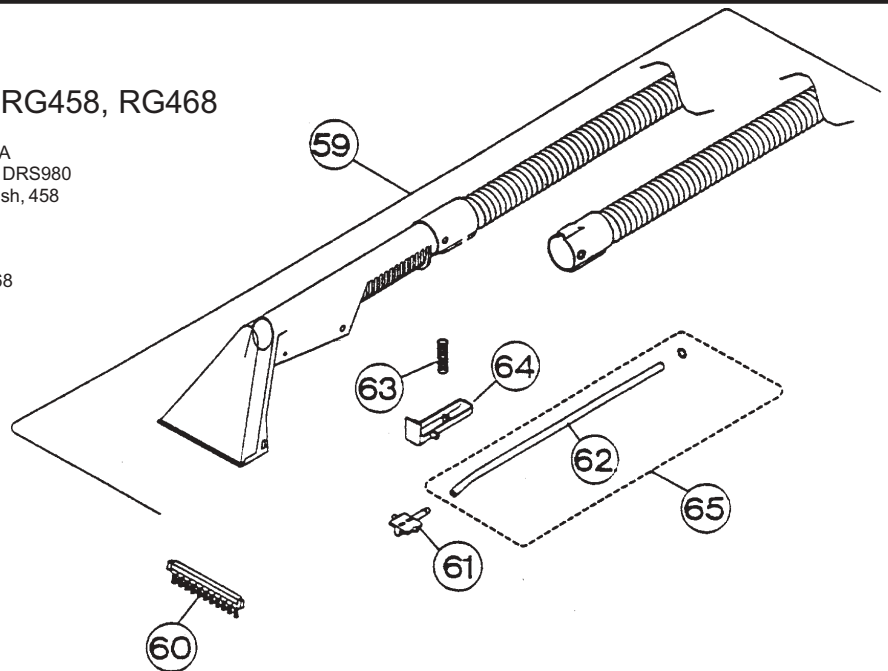

UPHOLSTERY

Models: S900, S900A, S950, DRS980, RG458, RG468

NOZZLE

59	RG-095243602	Upholstery Nozzle, hand held, S900/A
59	RG-095243602	Upholstery Nozzle, hand held, S950, DRS980
59	RG-095295701	Upholstery Nozzle, hand held, w/ brush, 458
59	RG-095307601	Upholstery Nozzle, hand held, 468
60	RG-52384P10327	Brush, upholstery nozzle
61	RG-52422P10327	Spray Tip, upholstery nozzle
61	RG-52716020327	Spray Tip, upholstery nozzle, 458, 468
62	RG-5254301	Pinch Tubing, upholstery nozzle
63	RG-5254201	Spring, trigger
64	RG-52424P20327	Trigger, upholstery nozzle
64	RG-52424P20419	Trigger, upholstery nozzle, 458, 468
65	RG-095256201	Pinch Tube & "O" Ring Package
66	RG-095269302	Package Parts
	RG-030041601	Wire Tie, purse lock
69	RG-030039015	Screw, nipple quick connect
	RG-5267901	O-Ring, 458, 468
	RG-52367P2	Nozzle Coupling, 458, 468

**E-MAIL YOUR ORDERS 24 HOURS A DAY,
7 DAYS A WEEK, 365 DAYS A YEAR!**

sales@hescoinc.com

HESCO PHONE: 1-800-VAC SHOP FAX: 847-647-0534 E-MAIL: sales@hescoinc.com WEB: www.hescoinc.com