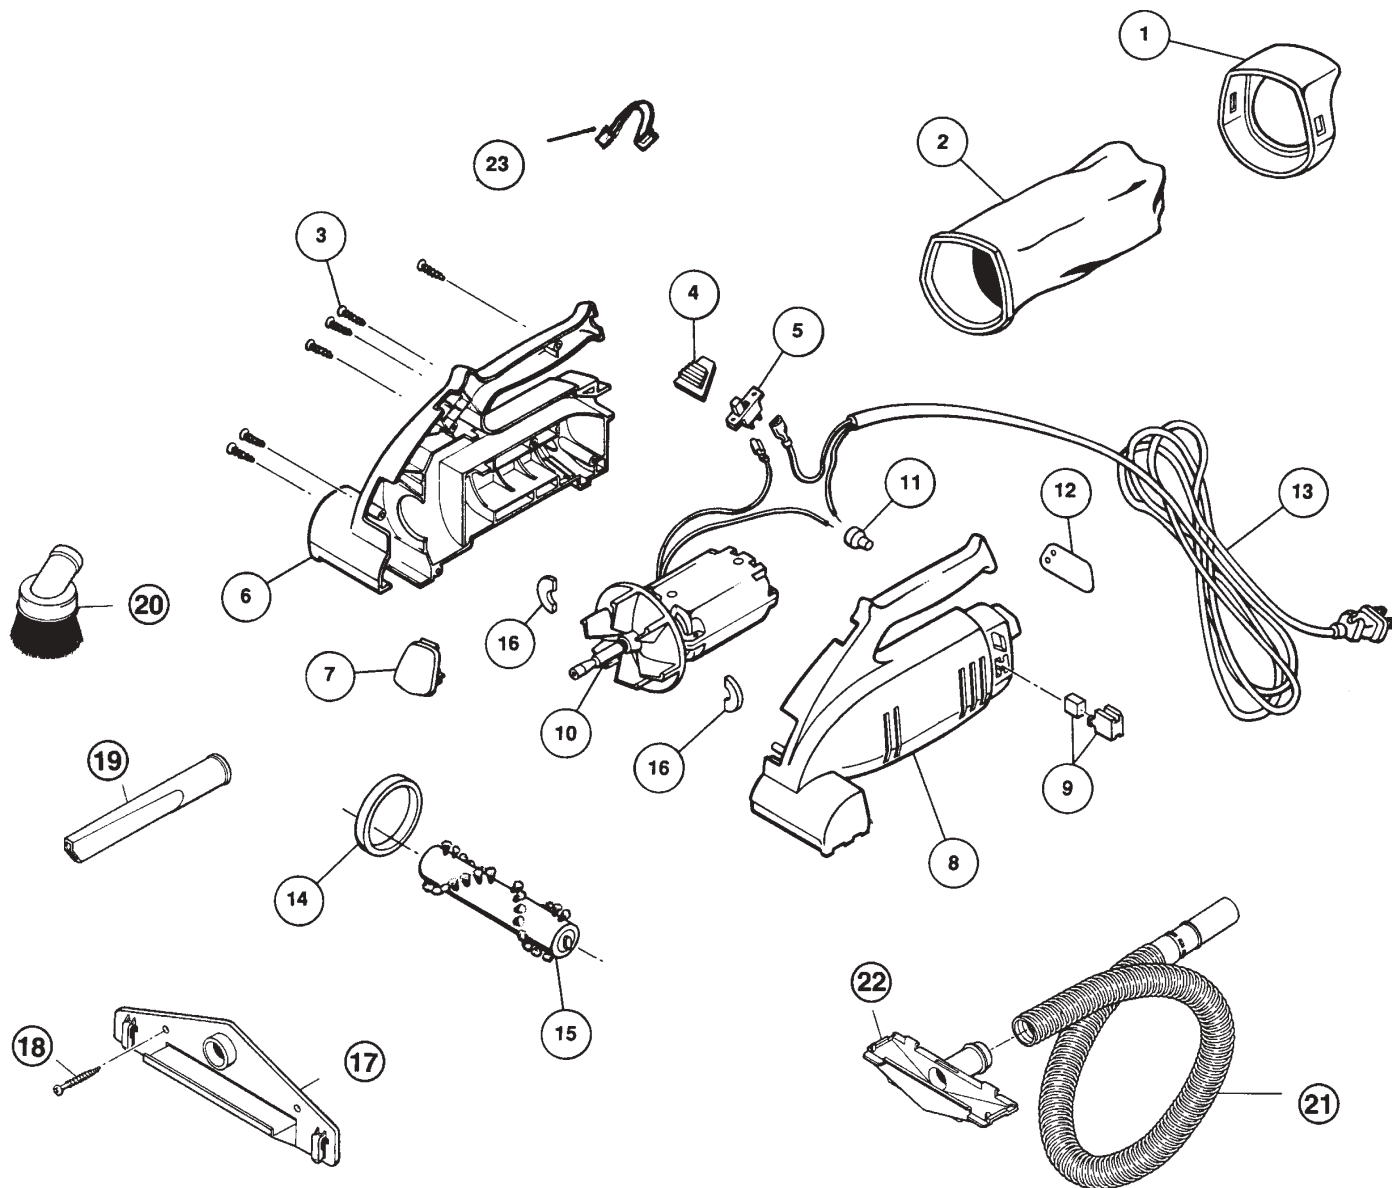

REGINA

Models: DM1700, DM1800, DM1900

DIRT MAGNET HAND VAC

- | | | | | |
|----|-------|------------------|-------|--|
| 1 | | RG-0521000220379 | | Outer Bag Ring, 1700,1800 |
| 1 | | RG-0521000220384 | | Outer Bag Ring, 1900 |
| 2 | | RG-052200048 | | Filter Bag, 1700,1800 |
| 2 | | RG-052200049 | | Filter Bag, 1900 |
| 3 | | RG-00252000618 | | Screw |
| 4 | | RG-0545300740379 | | Switch Cap, 1700,1800 |
| 4 | | RG-054530075 | | Switch Cap, 1900 |
| 5 | | RG-009410034 | | Switch |
| 6 | | RG-0511900170379 | | Housing, right, 1700,1800 |
| 6 | | RG-0511900170384 | | Housing, right, 1900 |
| 7 | | RG-0751900010379 | | Belt Cover, 1700,1800 |
| 7 | | RG-0751900010384 | | Belt Cover, 1900 |
| 8 | | RG-0511900160379 | | Housing, left, 1700,1800 |
| 8 | | RG-0511900160384 | | Housing, left, 1900 |
| 9 | | RG-096300177 | | Bag Latch Button, w/ spring, 1700,1800 |
| 9 | | RG-096300178 | | Bag Latch Button, w/ spring, 1900 |
| 10 | | RG-067000076 | | Motor & Fan Assembly |
| 11 | | RG-03318 | | Wire Butt Connector |
| 12 | | RG-067590003 | | Dirt Shield |
| 13 | | RG-071000481 | | Power Cord Assembly |
| 14 | | RG-DM1720C | | Belt, 2 pack |
| 15 | | RG-075400086 | | Brush Roll |
| 16 | | RG-008970073 | | Felt Washer |
| 17 | | RG-0957000240380 | | Accessory Hook, 1800,1900 |
| 18 | | RG-00381001318 | | Screw, 1800,1900 |
| 19 | | RG-70236P10380 | | Crevice Tool, 1800,1900 |
| 20 | | RG-25335P10380 | | Dusting Brush, 1800,1900 |
| 21 | | RG-0721000770380 | | Hose, 1800,1900 |
| 22 | | RG-0957000230380 | | Adaptor Plate, 1800,1900 |
| 23 | | RG-067210047 | | Wire Protector |
| 24 | | RG-088470006 | | Belt Guard |