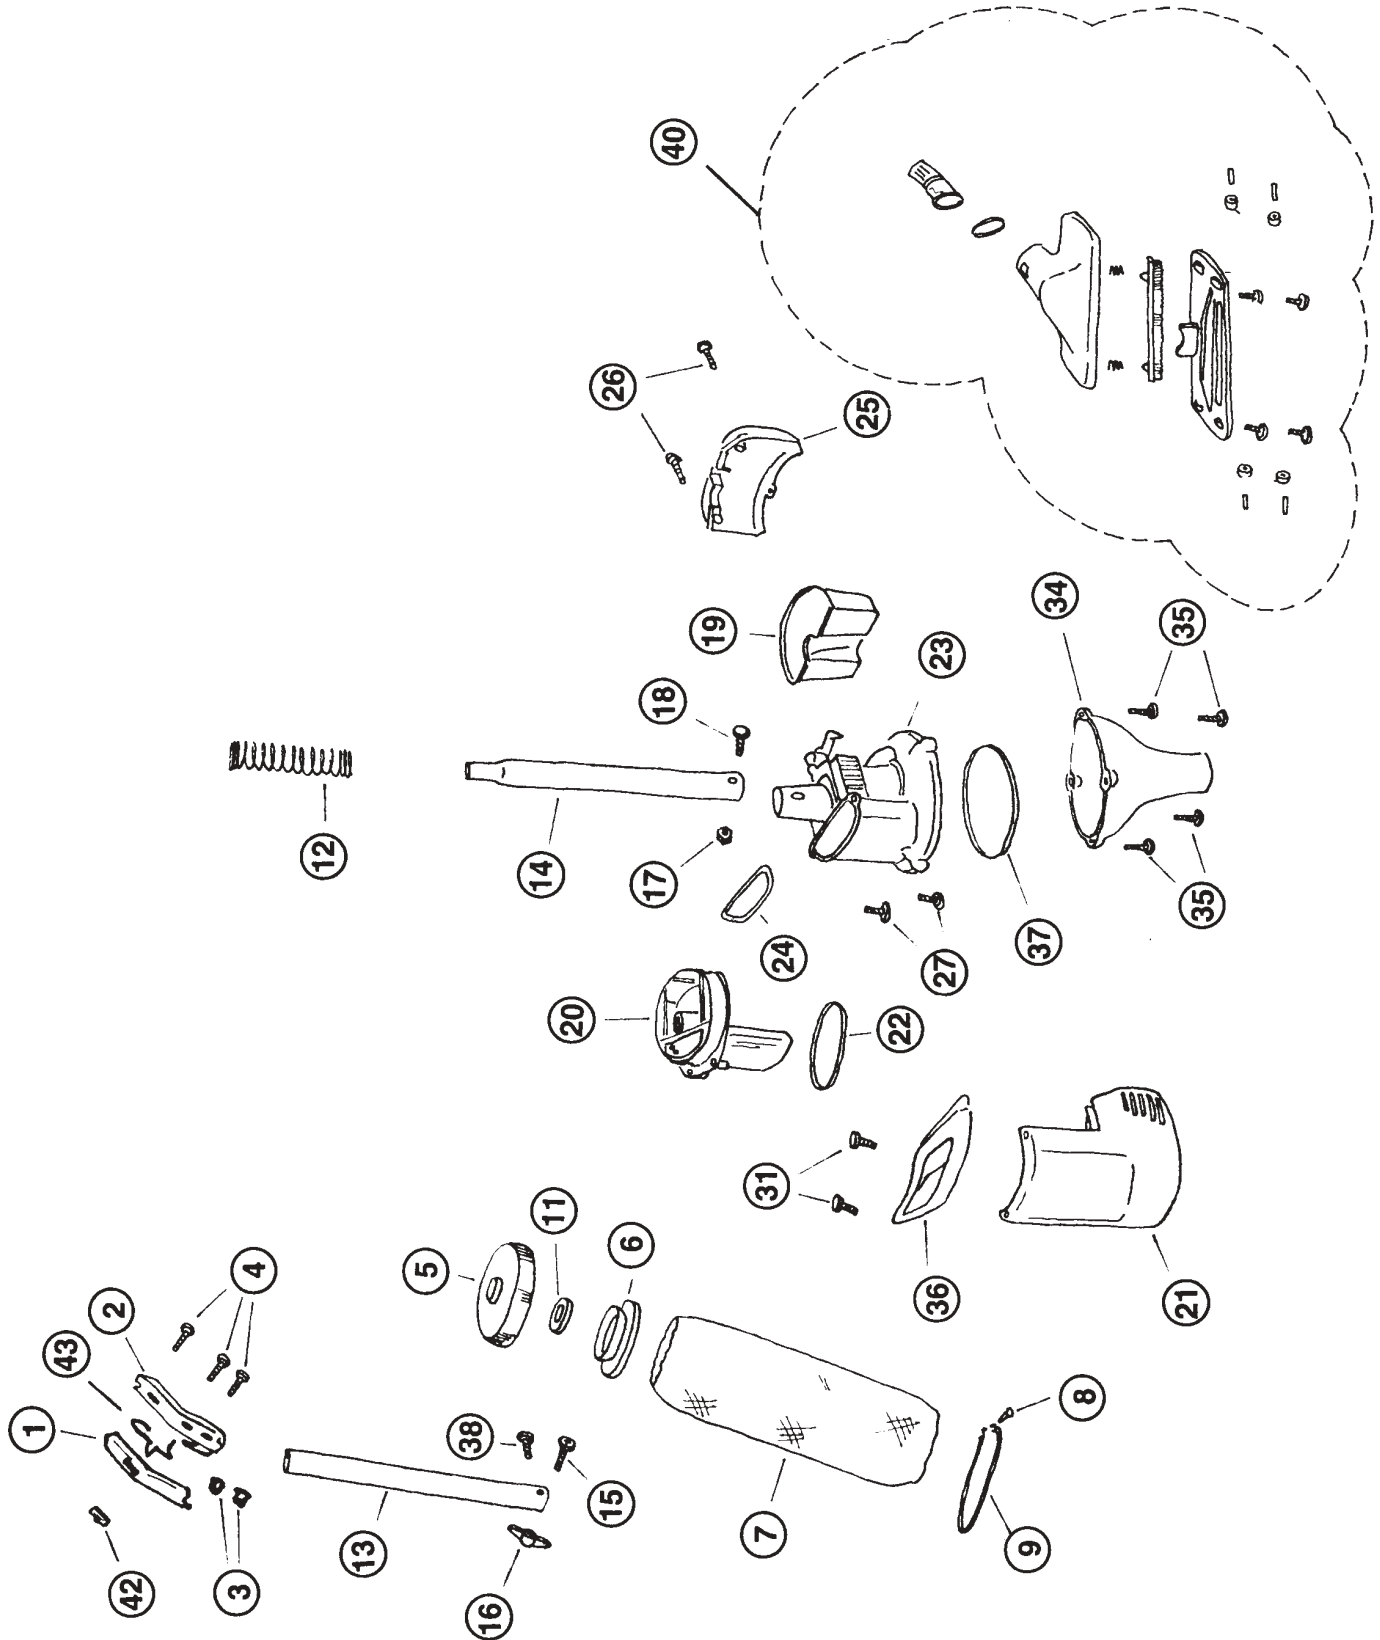

REGINA

ELEKTRIK BROOM "COSMO"

Models: B02101, B02111, B02201, B02301, SB02101, SB2201, SB02301

Elektrikbroom "Cosmo" post 2/1/90 production

REGINA

ELECTRIK BROOM "COSMO"

Models: B02101, B02111, B02201, B02301, SB02101, SB2201, SB02301