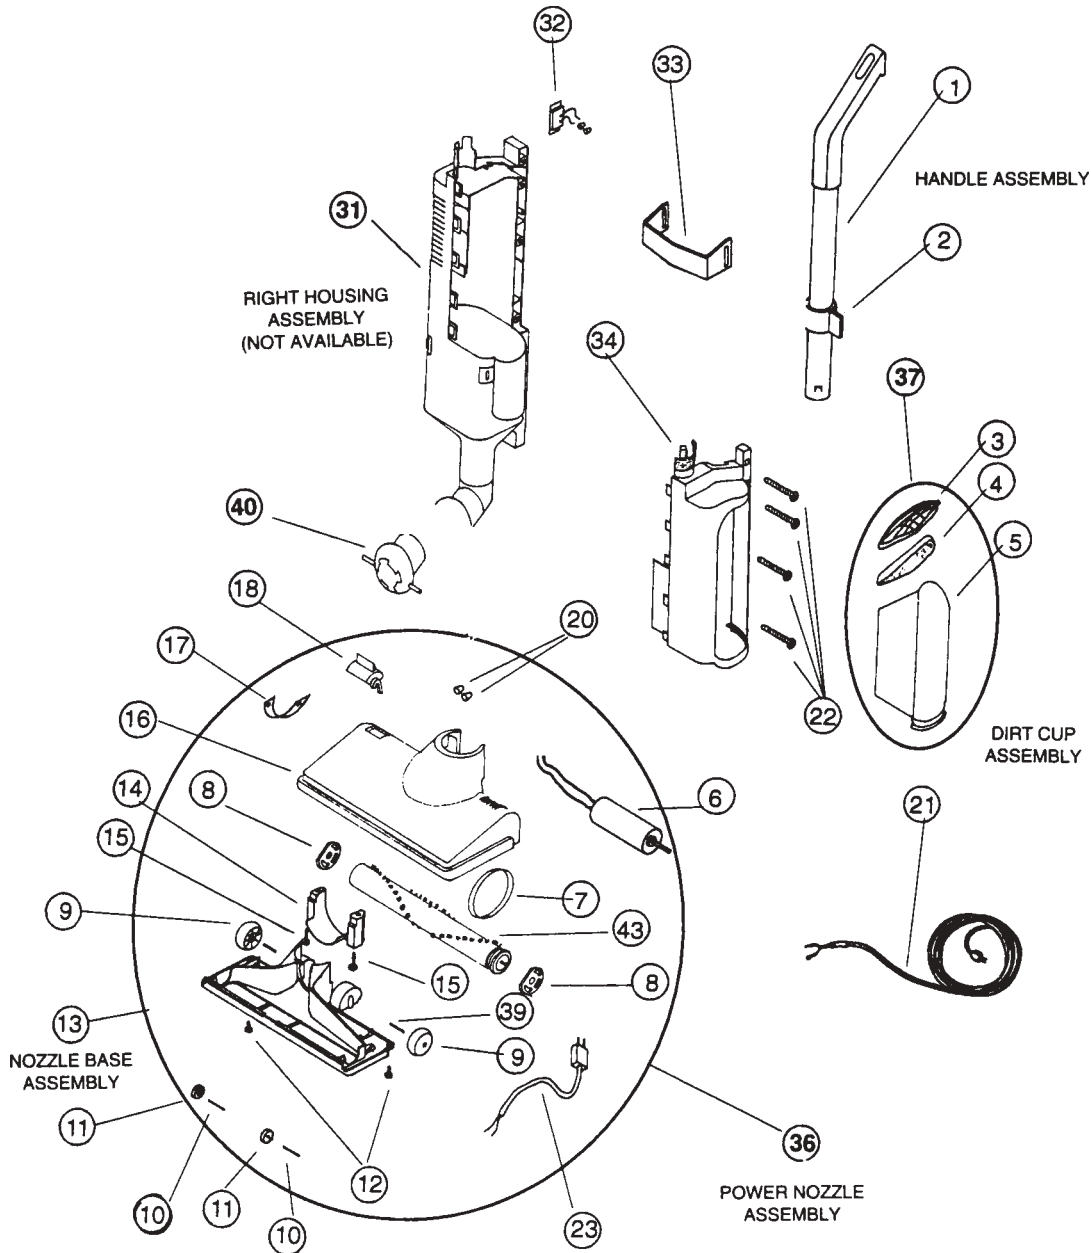

REGINA

ELECTRIK BROOM

Models: B2430

Electrikbroom "92" 5.0 amp post 7/30/92 production

- 1 RG-092658502 Handle Assembly
- 2 RG-26538010327 Collar Lock
- 3 RG-26503020327 Cap, filter
- 4 RG-2662101 Filter, dirt cup
- 5 NLA Dirt Cup
- 6 NLA Motor, power nozzle
- 7 RG-114 Belt
- 8 N/A Retainer Bearing Kit
- 9 N/A Wheels, rear
- 10 RG-24468P2 Axle, front wheel
- 11 RG-25311P1AQ Wheel, front
- 12 RG-03796 Screw, baseplate
- 13 RG-092531101 Nozzle Base Assembly, includes #9, 10, 11, 12, 39
- 14 RG-26536010327 Clamp, power nozzle
- 15 RG-092660102 Screw, nozzle clamp
- 16 N/A Cover, nozzle
- 17 N/A Wire Guard
- 18 RG-2662401 Switch, rocker

- 20 RG-030034202 Wire Butt Connector
- 21 N/A Cord Assembly
- 22 RG-03819 Screw, left housing
- 23 RG-2652302 Cord, power nozzle
- 31 N/A Right Housing
- 32 RG-009410037 Switch Assembly
- 33 RG-26541010408 Handi-Handle
- 34 N/A Left Housing
- 36 RG-092659103 Power Nozzle Assembly
- 37 RG-092663201 Dirt Cup Assembly
- 39 RG-2655301 Axle, rear wheel
- 40 RG-26506010327 Elbow Ring
- 43 RG-2654002 Brush Roll
- 44 RG-2662601 Motor Clamp
- 45 RG-03796 Screw, motor clamp
- RG-183 Paper Bag, type R, 3 pack

Motor assembly not sold separately. Comes with housing. Must be returned for warranty repair.