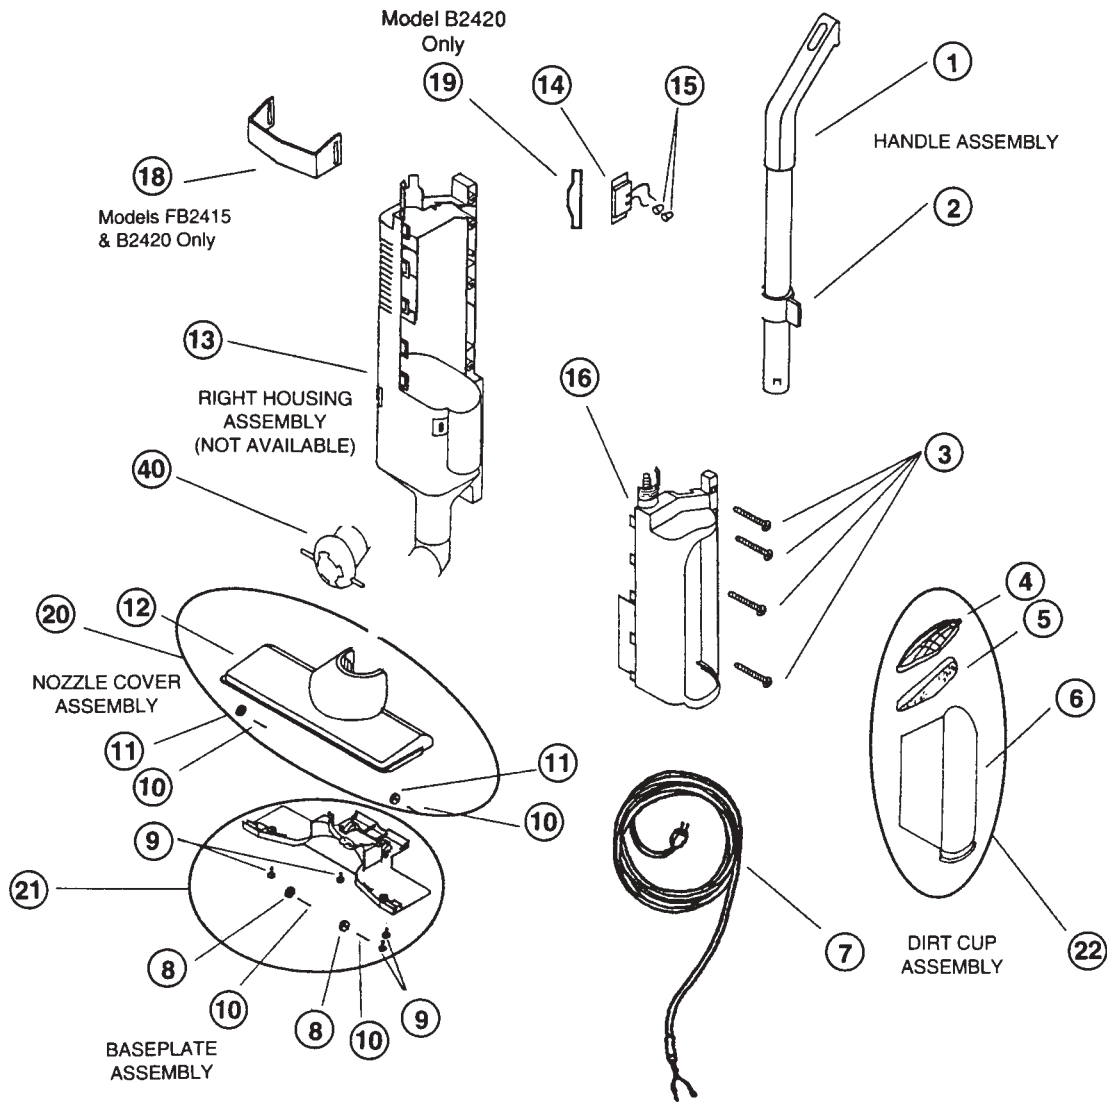

Models: B2410, FB2415, B2420

## Elektrikbroom "92" 3.5 / 4.5 amp post 7/30/92 production

1	.....	RG-092657903	.....	Handle Assembly, 2410,2415
1	.....	RG-092658502	.....	Handle Assembly, 2420
2	.....	RG-26538010327	.....	Collar Lock, 2410
2	.....	RG-26538010327	.....	Collar Lock, 2420
2	.....	RG-26538010327	.....	Collar Lock, 2415
3	.....	RG-03819	.....	Screw, left housing
4	.....	RG-26503020327	.....	Filter Cap
5	.....	RG-2662101	.....	Filter, dirt cup
6	.....	N/A	.....	Dirt Cup
7	.....	N/A	.....	Cord Assy, 2410
7	.....	N/A	.....	Cord Assy, 2420
7	.....	N/A	.....	Cord Assy, 2415
8	.....	RG-24467P2AJ	.....	Wheel, baseplate
9	.....	RG-092660401	.....	Screw, pkg
10	.....	RG-24468P2	.....	Axle, wheel
11	.....	RG-25311P1AQ	.....	Wheel, front cover
12	.....	RG-26543010406	.....	Nozzle Cover
13	.....	N/A	.....	Housing Assembly, right
14	.....	RG-009410037	.....	Switch, 2410,2415

Motor assembly not available separately. Comes with housing.  
Must be returned for warranty repair.