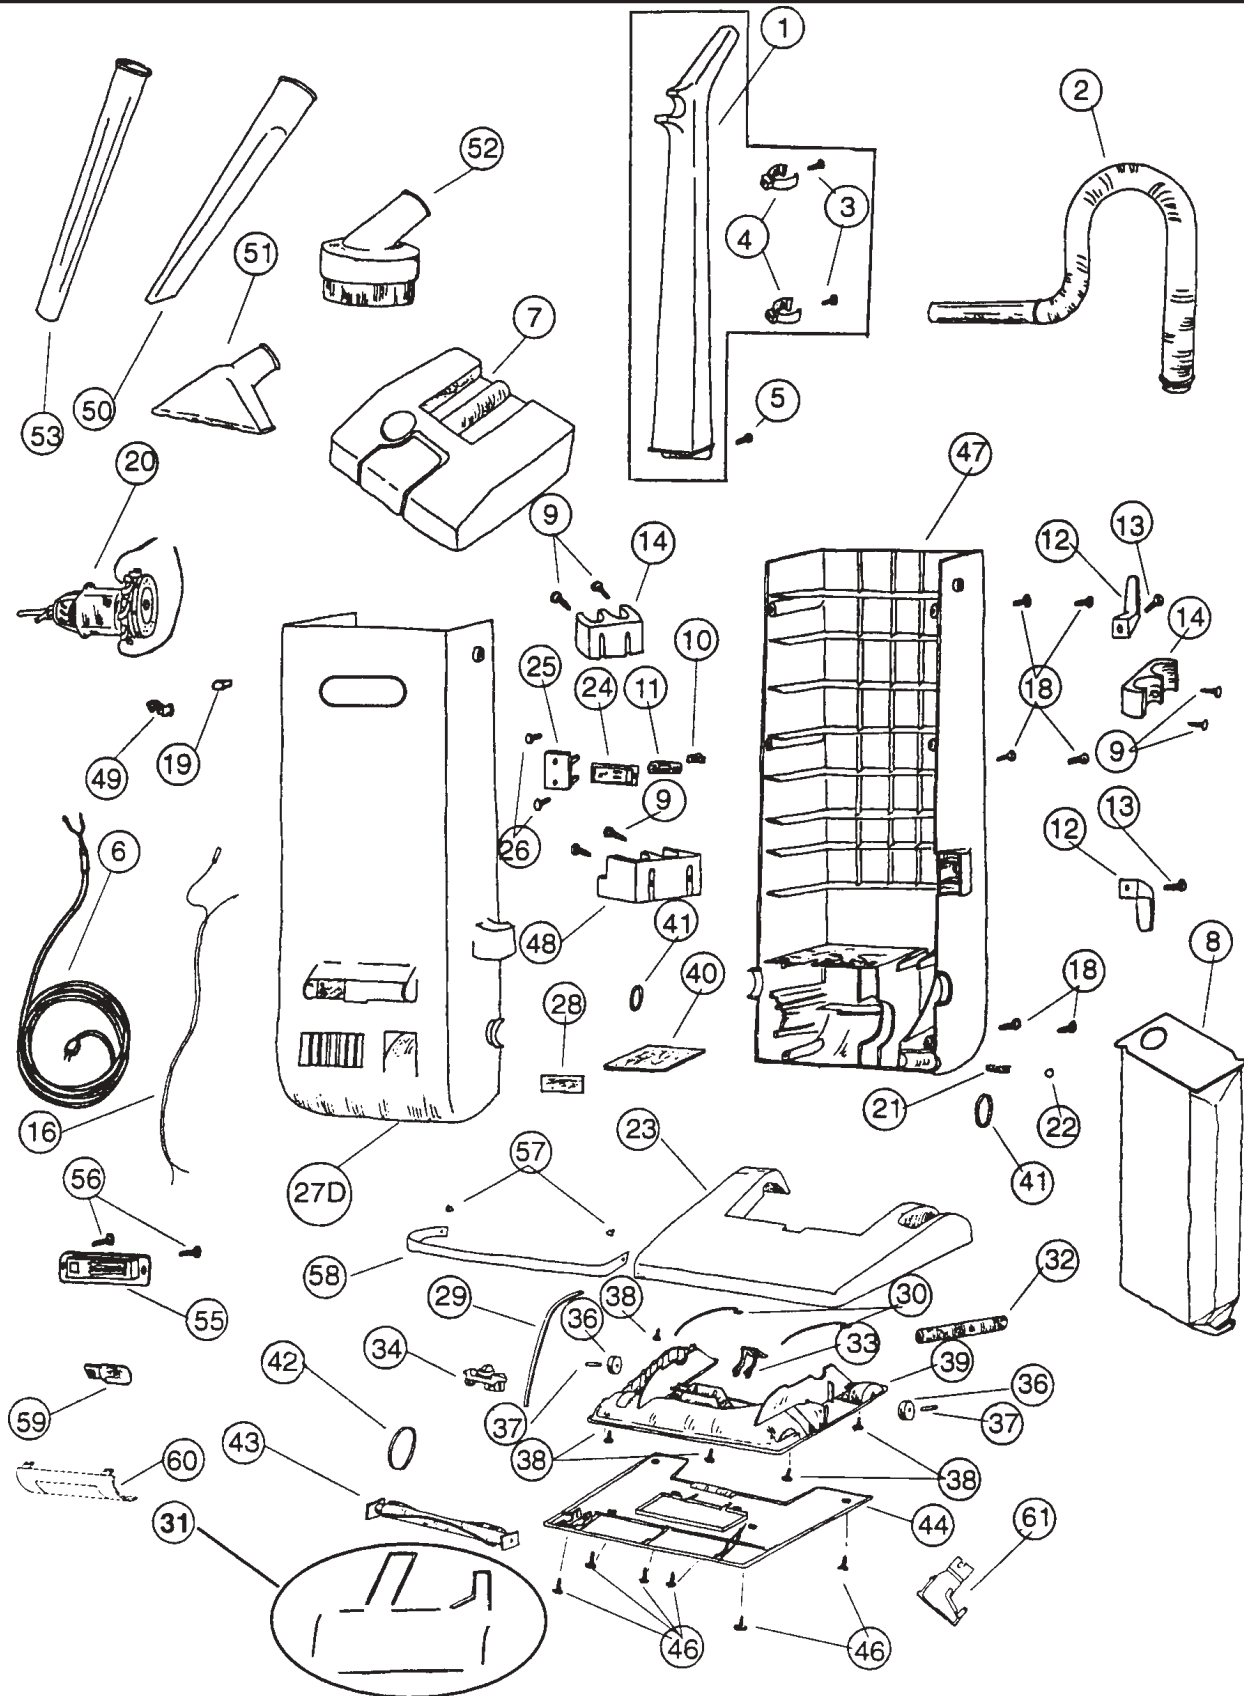

REGINA

HOUSEKEEPER II

Models: H06131 H06132, H06133, H06231, H06233, H06331, H06331A, H06333, H06332

Housekeeper II post 9/1/88 production

REGINA

HOUSEKEEPER II

Models: H06131 H06132, H06133, H06231, H06233, H06331, H06331A, H06333, H06332

Housekeeper II post 9/1/88 production