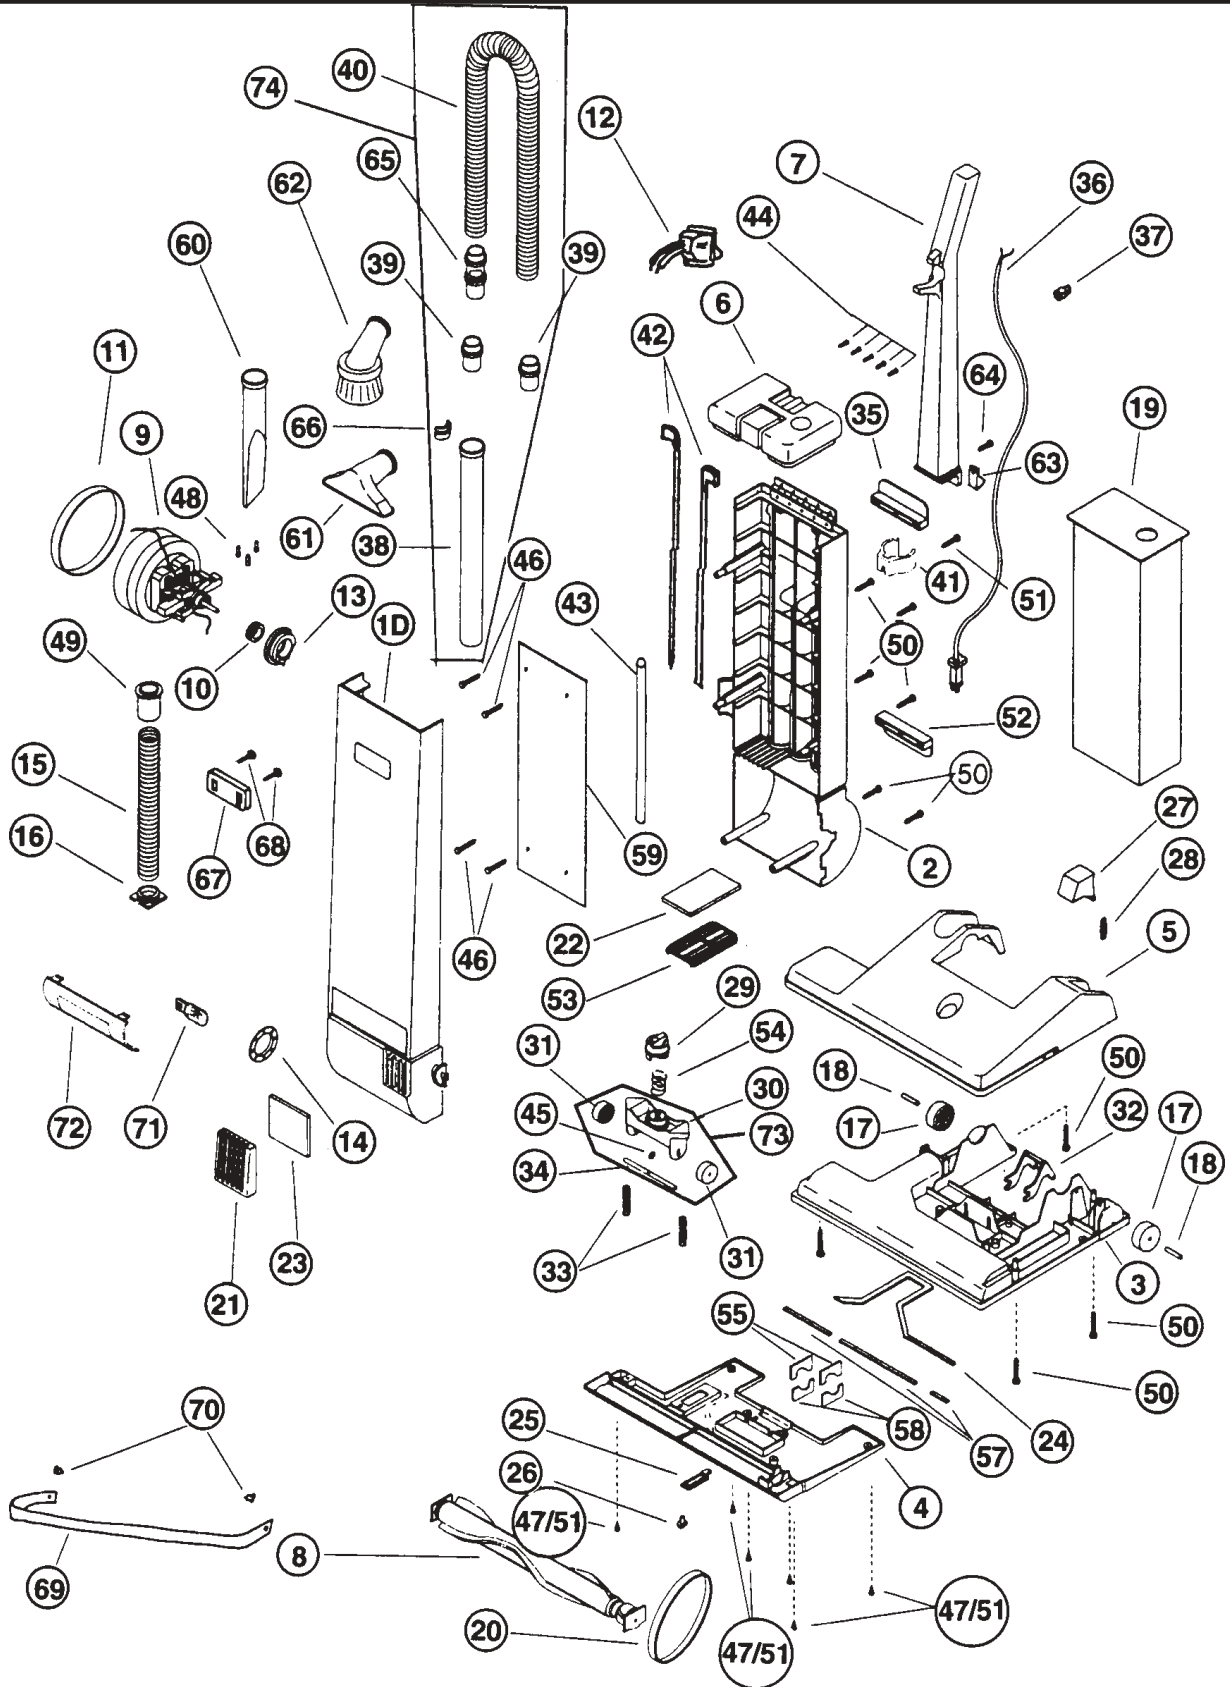

REGINA

HOUSEKEEPER PLUS

Models: H06105, H06106, H06107, H06205, H06206, H06207, H06304, H06305, H06306, H06307, H06326

Housekeeper Plus pre 8/5/92 production