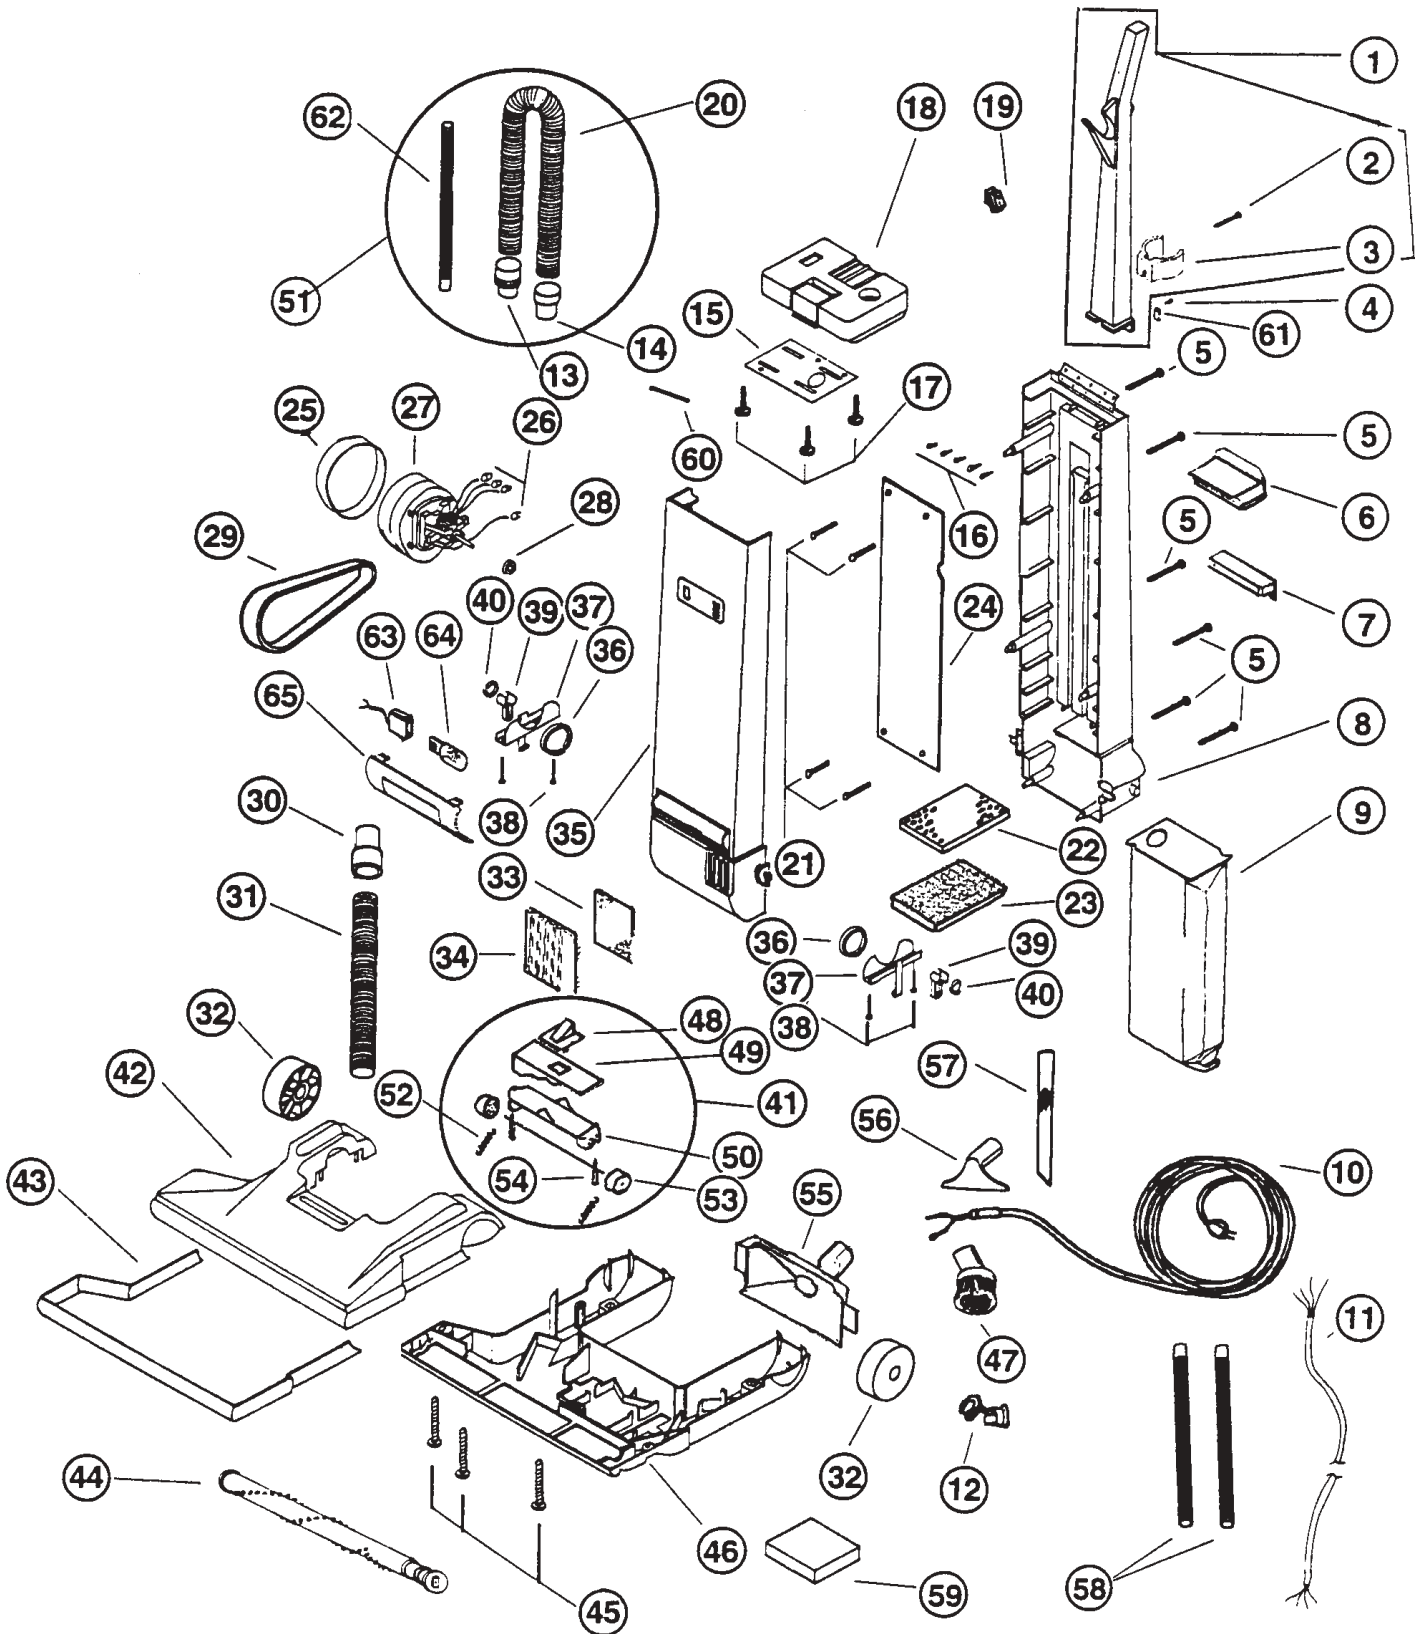

REGINA

HOUSEKEEPER PLUS "+"

Models: H06206+, H06304+, H06305+, H06306+, H06307+, H06326+

Housekeeper Plus "+" post 8/5/92 production

REGINA

HOUSEKEEPER PLUS "+"

Models: H06206+, H06304+, H06305+, H06306+, H06307+, H06326+

Housekeeper Plus "+" post 8/5/92 production