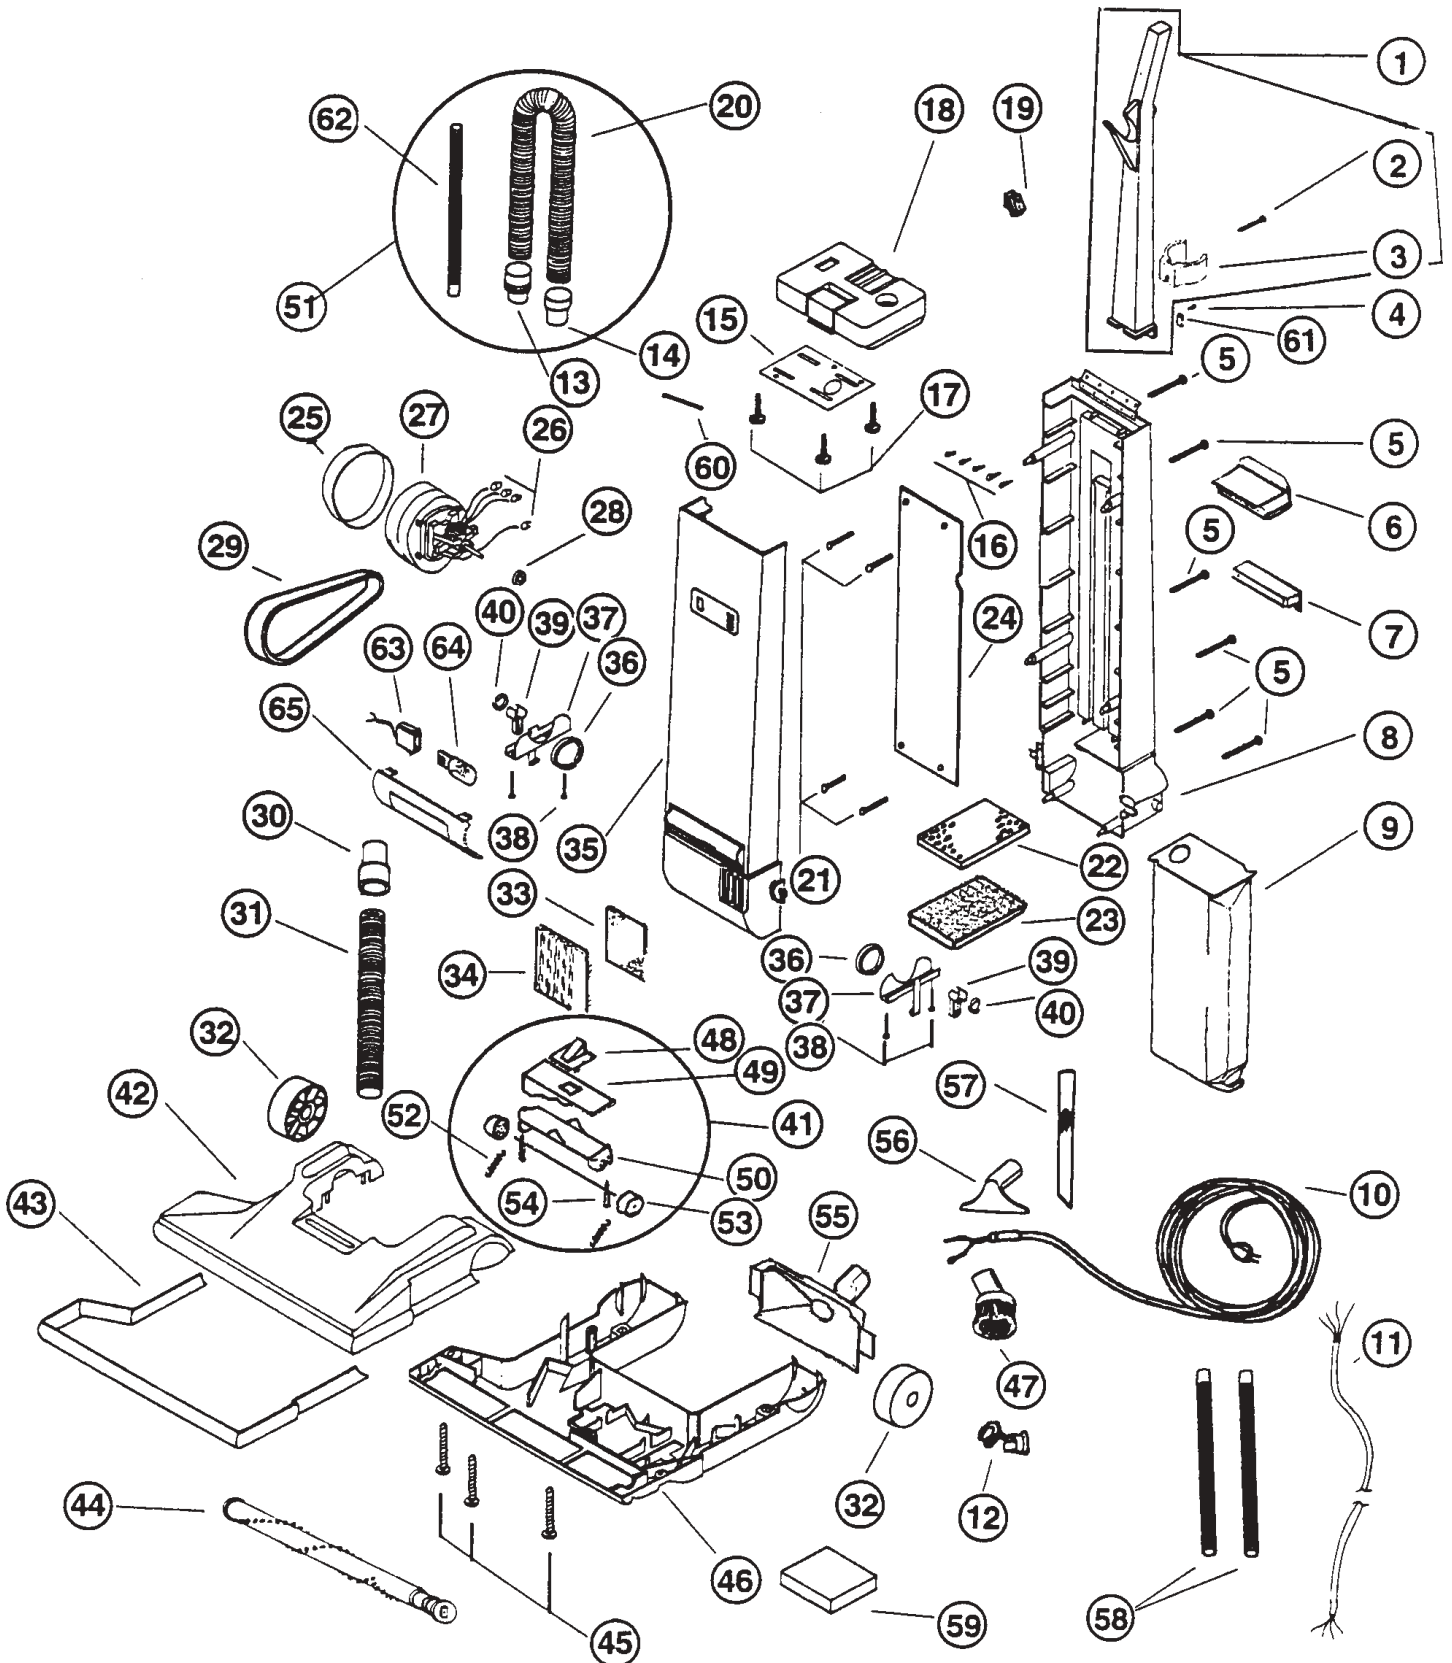

REGINA

HOUSEKEEPER PLUS "93"

Models: H06404, H06405, H06406, H06407

Housekeeper Plus "93" post 1/3/93 production

Models: H06404, H06405, H06406, H06407

Housekeeper Plus "93" post 1/3/93 production

1	N/A	Handle Assy	49	RG-56938040327	Slide, Cam CHA
2	RG-03752	Screw, attachment clip	50	N/A	Carriage, CHA
3	RG-56210P10381	Attachment Clip, 6404,6406	51	RG-095707201	Hose & Wand Assy, 6404,6405,6407
3	RG-56210P10368	Attachment Clip, 6405	51	RG-095708101	Hose & Wand Assy, 6406
3	RG-56210P10384	Attachment Clip, 6407	52	RG-5711601	Spring, carriage CHA
4	RG-03845	Screw, cord retainer	53	RG-56510P2	Wheel, CHA
5	RG-03751	Screw, front to rear housing	54	RG-030039501	Screw, shoulder CHA
6	RG-05510023027	Cord Wrap, upper, 6404,6405, 6406	55	RG-095721501	Inlet Nozzle Assy
6	RG-0551500230384	Cord Wrap, upper, 6407	56	RG-70237P20368	Upholstery Nozzle
7	RG-56597P10381	Cord Wrap, lower, 6404,6406	57	RG-70236P10403	Crevice Tool
7	N/A	Cord Wrap, lower, 6405	58	RG-58350010368	Wand
7	RG-56597P10384	Cord Wrap, 6407	59	RG-5715201	Steel Plate
8	RG-095707801	Rear Housing Assy, 6404,6406	60	RG-5718601	Gasket, inlet bag
8	RG-095706401	Rear Housing Assy, 6405	61	RG-56371P2	Cord Restraint
8	RG-095706401	Rear Housing Assy, 6407	62	RG-58350010368	Wand
9	N/A	Paper Bag, type P, 4 pk	63	RG-5711701	Socket, headlight, 6405,6406,6407
9	N/A	Paper Bag, type P, 3 pk, enviro-guard	64	RG-009650019	Bulb, headlight, 6405,6406,6407
9	RG-06009	Paper Bag, type P, 10 pk	65	RG-053010008	Lens, headlight, 6405,6406,6407
9	190-5	Paper Bag, type P, 5 pk (R)	66	RG-5715001	Gasket, cord set
9	N/A	Paper Bag, FreshAire, 3 pk (R)			
10	RG-5812501	Line Cord Assy			
11	RG-5694701	Wiring Harness			
12	RG-030039301	Strain Relief			
13	RG-56957010368	Cuff, upper hose			
14	RG-56957010368	Cuff, upper hose			
15	RG-56953020327	Handle, baseplate			
16	RG-002320015	Screw, handle base			
17	RG-002320015	Screw, handle baseplate			
18	N/A	Handle Base Assy, 6404,6406			
18	RG-095719401	Handle Base Assy, 6405			
18	N/A	Handle Base Assy, 6407			
19	RG-5780802	Switch, 6404,6405, 6406			
19	RG-5723601	Switch, 6407			
20	RG-56959030368	Hose, upper			
21	RG-03820	Screw, cover plate			
22	RG-56002P3	Air Filter			
23	RG-56602P30380	Motor Housing Screen			
24	RG-5697501	Harness Cover Plate			
25	RG-5653405	Motor Mount, large			
26	RG-030034202	Wire Butt Connector			
27	RG-5706701	Motor, 6404,6405			
27	RG-5697401	Motor, 6406,6407			
28	RG-5732501	Motor Mount, small			
29	RG-06010	Belt, 2 pk			
29	RG-340	Belt, sold each (R)			
30	RG-56956010403	Cuff, lower hose			
31	RG-56960020368	Lower Hose			
32	RG-56929010327	Rear Wheel			
33	RG-56002P4	Air Filter, exhaust			
34	RG-56529P10381	Exhaust Panel, 6404,6405, 6406			
34	RG-56529P10384	Exhaust Panel, 6407			
35	RG-095709901	Front Motor Housing, 6404			
35	RG-095709602	Front Motor Housing, 6405			
35	RG-095708801	Front Motor Housing, 6406			
35	RG-095706501	Front Motor Housing, 6407			
36	RG-56536P1	Bearing Nyloner			
37	RG-5693501	Detent Spring Bracket			
38	RG-03752	Screw, detent bracket			
39	RG-5710702	Detent Wear Sleeve			
40	RG-030040401	Cable Tie			
41	RG-095704801	Carpet Height Assembly			
42	RG-095836301	Nozzle Cover Assy, 6404, 6405			
42	RG-095720302	Nozzle Cover Assy, 6406			
42	RG-095720302	Nozzle Cover Assy, 6407			
43	RG-56934010368	Bumper			
44	RG-5699502	Brush Roll			
45	RG-03820	Screw, baseplate			
46	RG-095721901	Nozzle Base Assy			
47	RG-56990020368	Round Brush			
48	RG-56937010368	CHA Knob			