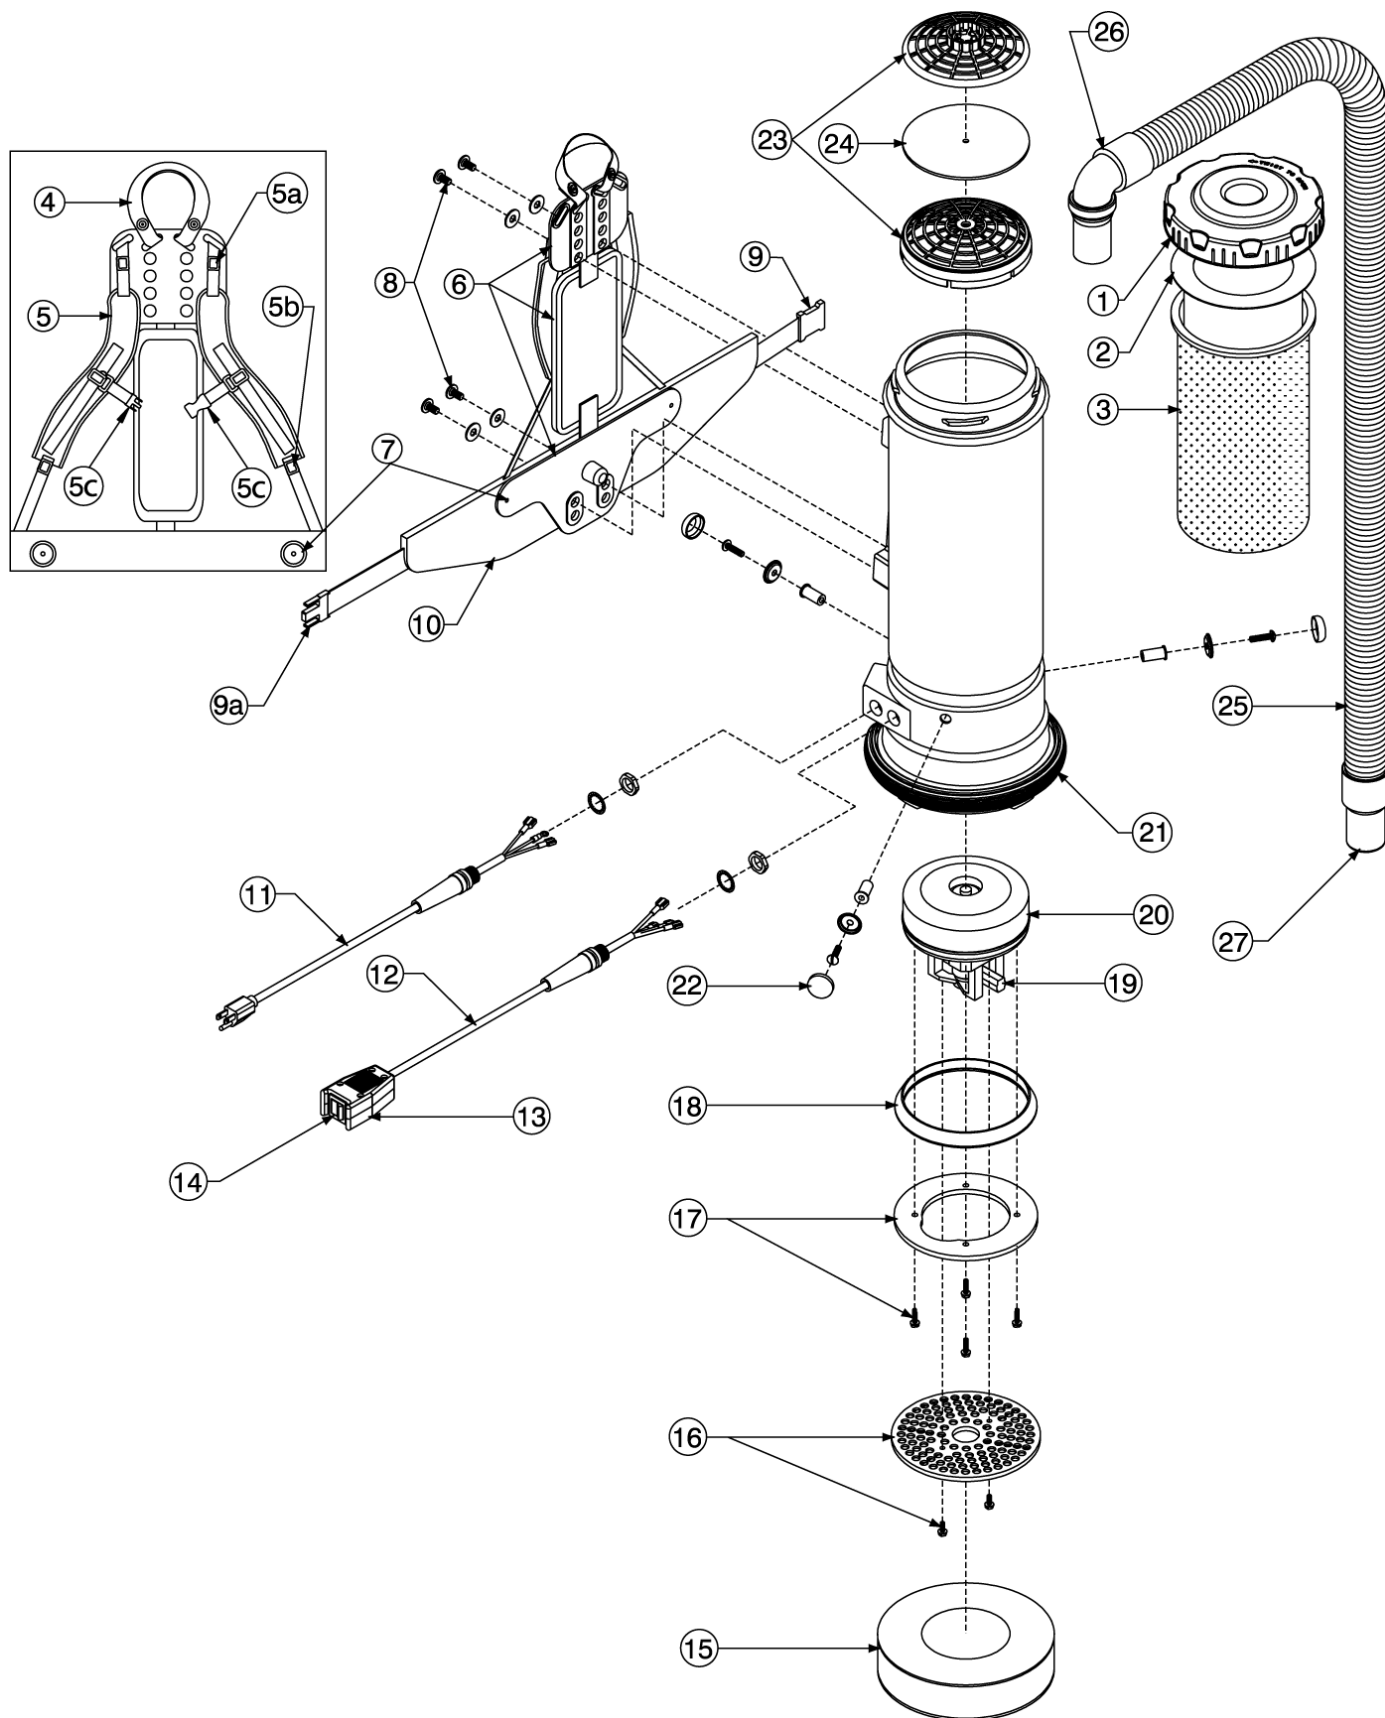

# PORTABLE BACKPACK VAC

Model: Quartervac

Model: Quartervac

Index	Part No.	Description
1	PT-104273	Twist Cap (Black)
2	PT-100431	496 Sq. In. Intercept Micro Filter, 10 pack
3	PT-100564	Micro Cloth Filter
4	PT-101737	Carry Handle w/Rivet and Washer Set
5	PT-100356	Shoulder Strap Assembly (includes: #5a/5b/5c)
5a	PT-100358	Shoulder Strap Plastic Adjustment Buckle (Top)
5b	PT-100357	Shoulder Strap Plastic Adjustment Buckle (Bottom)
5c	PT-103627	Sternum Strap Buckles (Latch and Keeper)
6	PT-105046	Backplate (includes: #7)
7	PT-100375	Barrel Nut Connection Set for Backplate (Replacement)
8	PT-100716	Backplate (Black) Connection Set: 4 Screws w/Washers
9	PT-103963	Waist Belt Keeper
9a	PT-100364	Waist Belt Latch
10	PT-100359	Waist Belt (includes: #9/9a)
	PT-100354	Strap Assembly Complete (includes: #5/5a/5b/5c/9/9a)
	PT-103166	Backplate System (includes: #4/5/5a/5b/5c/6/7/8/9/9a)
11	PT-100641	Power Cord (18" 16/3) Assembly
12	PT-101714	Switch Cord w/Crimps
	PT-101610	Switch Cord Assembly (includes: #12/13/14)
	PT-101717	220V Switch Cord Assembly (includes: #12/13/14)
13	PT-101472	Switch Box w/Velcro and Screws
14	PT-100743	On/Off Switch
15	PT-100698	Sound Muffler
16	PT-100352	Plastic Air Diffuser w/Screw Set: 2 Screws
17	PT-100335	Motor Compression Ring w/Screws
	PT-100378	Compression Ring Screws: 4 Screws
18	PT-100014	Tetraseal
19	PT-105697	Carbon Brush Set for QuarterVac Motor (Domel Motor)
	PT-101531	Carbon Brush Set for QuarterVac Motor (Ametek Motor)
	PT-103137	Carbon Brush Set for QuarterVac Motor (220V)
20	PT-105720	Motor/Fan (120 V) w/Crimps (Domel)
	PT-100420	Motor/Fan (220 V) w/Crimps
	PT-100379	Motor Ground Wire Clamp Set w/Screws
	PT-100380	Motor Crimp Set: 5 female/3 male/ground crimp connector
21	PT-100586	Bottom Bumper
22	PT-100368	Motor Mounting System Set: 3 nuts, bolts, washers, covers
23	PT-100030	Dome Filter w/Foam Media
24	PT-100343	Foam Filter Media for Dome Filter
	PT-101220	High Filtration Disk (optional), 2 pack
25	PT-103048	Static-Dissipating Hose (Black) w/Cuffs 1½"
26	PT-101928	Replacement Double Swivel Elbow Cuff (Black) 1½"
27	PT-100694	Replacement Swivel Cuff (Black) 1½"
<b>NOT ILLUSTRATED</b>		
--	PT-101678	50' Extension Cord (Not Shown)
--	PT-101336	Attachment kit, 1-1/2"
--	PT-101446	E-Z Glide floor tool w/nylon brush, 14"
--	PT-100108	Crevice tool, 17"
--	PT-100110	Dust brush w/reducer, 3"
--	PT-100115	Upholstery tool, 5"
--	PT-101338	Alumimum wand, 2-pc/2-bend, 56"