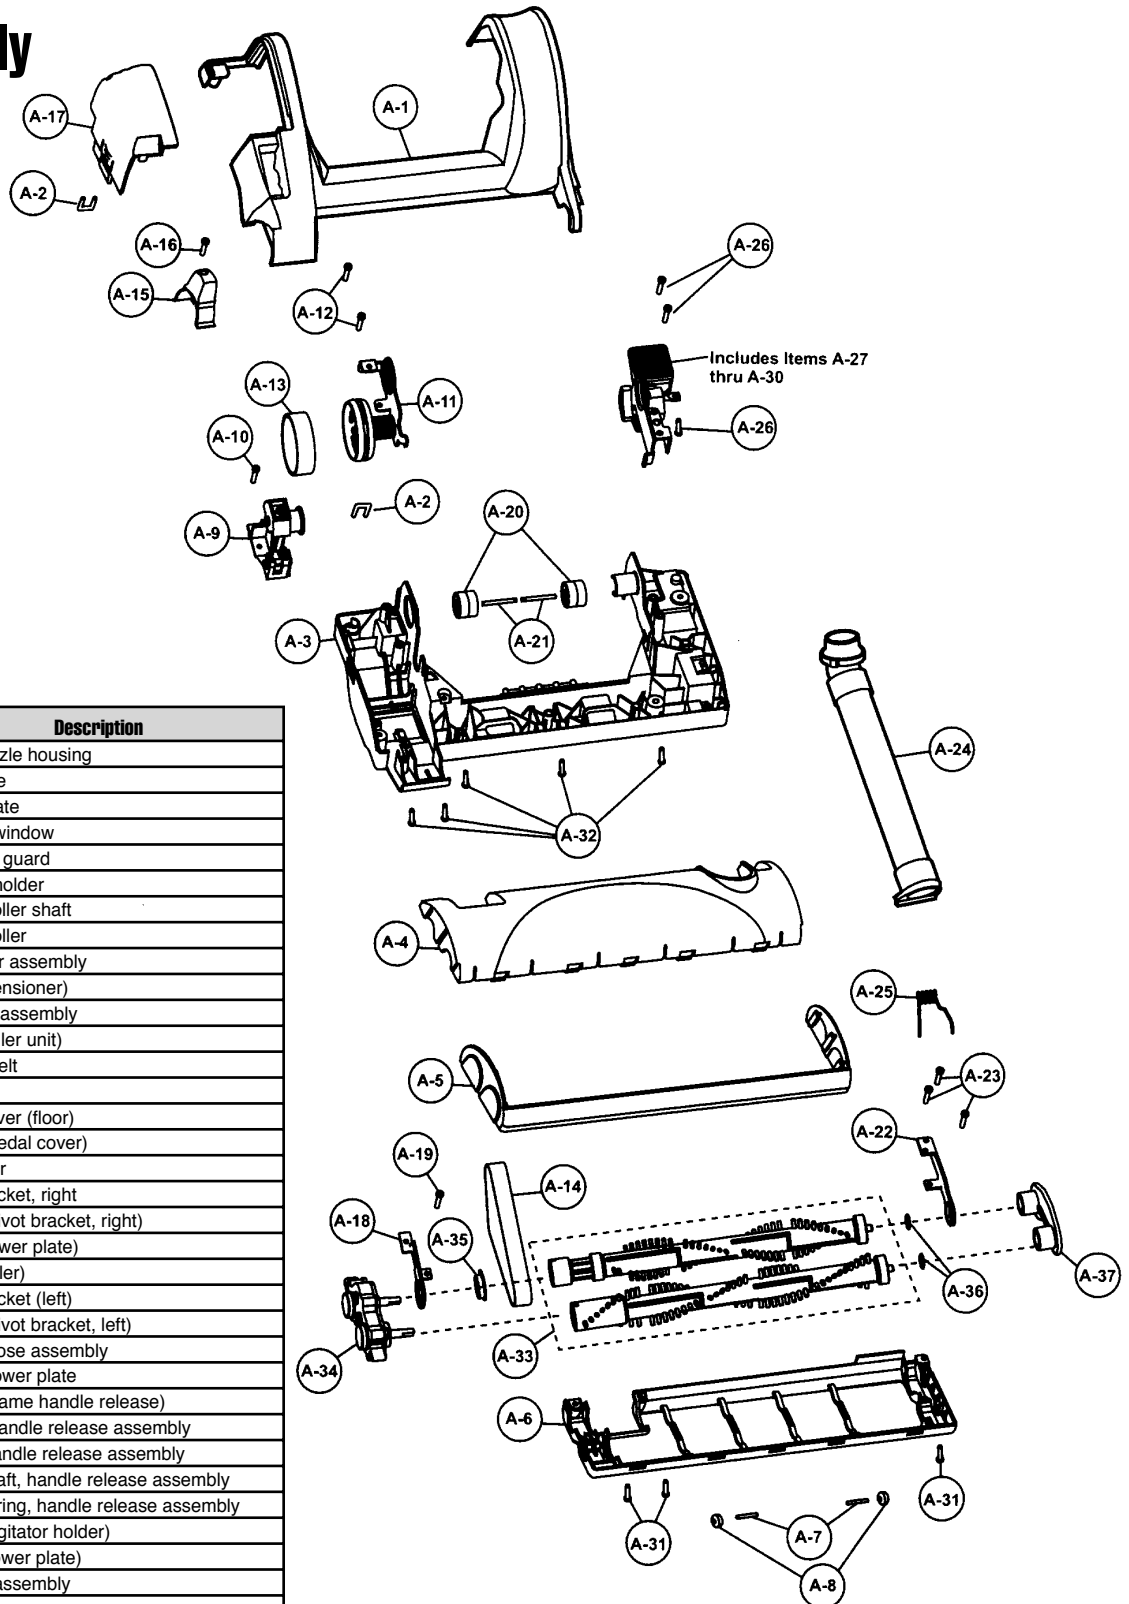

Models: MC-V7582

Nozzle Assembly

Index	Part No.	Description
1	P-111652	Rear nozzle housing
2	P-111653	Belt guide
3	P-111654	Lower plate
4	P-117655	Agitator window
5	P-10894	Furniture guard
6	P-111656	Agitator holder
7	P-111657	Nozzle roller shaft
8	P-111658	Nozzle roller
9	P-111659	Tensioner assembly
10	P-6140	Screw (tensioner)
11	P-11168	Idler unit assembly
12	P-6140	Screw (idler unit)
13	P-11170	Stretch belt
14	P-11169	Flat belt
15	P-111706	Pedal cover (floor)
16	P-10888	Screw (pedal cover)
17	P-111707	Belt cover
18	P-111662	Pivot bracket, right
19	P-6140	Screw (pivot bracket, right)
20	P-9888	Roller (lower plate)
21	P-10357	Shaft (roller)
22	P-111663	Pivot bracket (left)
23	P-6140	Screw (pivot bracket, left)
24	P-111708	Nozzle hose assembly
25	P-10896	Spring, lower plate
26	P-6140	Screw (frame handle release)
27	P-00095	Frame, handle release assembly
28	P-4720	Pedal, handle release assembly
29	P-111665	Pedal shaft, handle release assembly
30	P-9857	Pedal spring, handle release assembly
31	P-6140	Screw (agitator holder)
32	P-6140	Screw (lower plate)
33	P-111666	Agitator assembly
34	P-10892	Gear box
35	P-111667	Pivot bushing
36	P-0030	Washer
37	P-10891	Bearing unit

Models: MC-V7582

Body

item listings on next page

Models: MC-V7582

Body

Index	Part No.	Description
1	P-111322	Dust compartment unit
2	P-10602	On/Off switch
3	P-111323	Lead wire, black
4	P-11177	Lead wire, black w/receptacle
5	P-0698	Cord stopper
6	P-6140	Screw (cord stopper)
7	P-000623	Wire connectors
8	P-111696	Switch cover
9	P-6140	Screw (switch cover)
10	P-111315	Wheel
11	P-10903	Shaft (wheel)
12	P-74009	Stopper (wheel)
13	P-6115	Washer (wheel)
14	P-111697	Motor case
15	P-111326	Packing (rear cover)
16	P-11189	Ornamental plate
17	P-6140	Screw (motor case)
18	P-111574	Bulb
19	P-111573	Bulb socket
20	P-111288	Window
21	P-111327	Secondary filter
22	P-111671	Fan motor unit