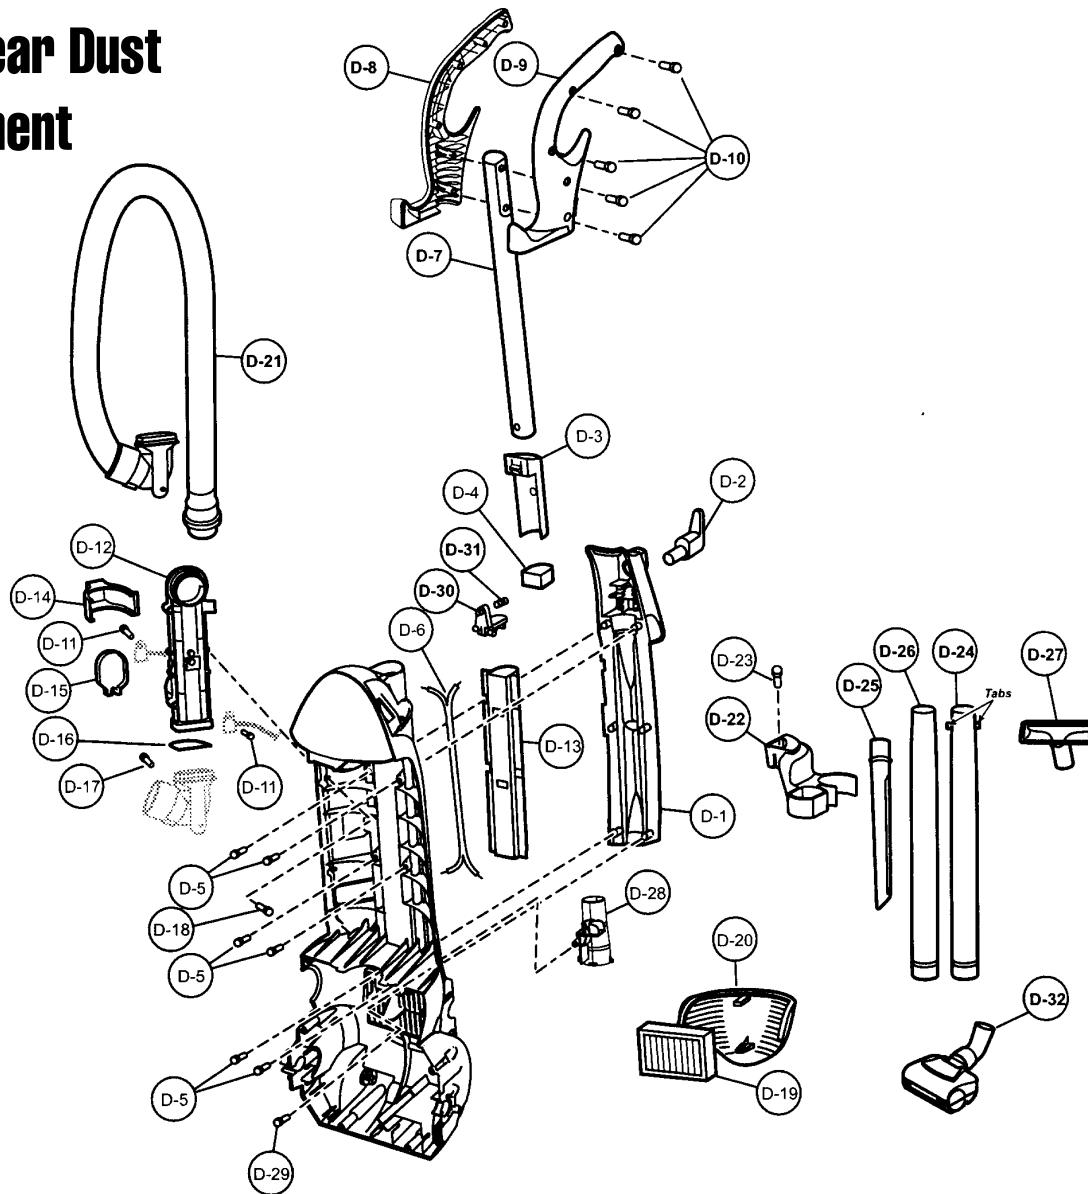

Models: MC-V7582

Handle, Rear Dust Compartment

Index	Part No.	Description
1	P-111368	Handle cover
2	P-7035	Upper storage cord hook
3	P-111699	Handle seal
4	P-111343	Stopper (handle)
5	P-6140	Screw (handle cover)
6	P-37020	Wire cord
7	P-111700	Handle pipe
8	P-111673	Handle (A)
9	P-111674	Handle (B)
10	P-6140	Screw (handle)
11	P-00086	Screw (PCB assembly)
12	P-111701	Tube (air path)
13	P-111375	Handle tube
14	P-10945	Cover (dirt sensor)
15	P-111312	Cover (suction inlet)
16	P-10947	Packing (suction inlet)

Index	Part No.	Description
17	P-6140	Screw (suction inlet)
18	P-6140	Screw (air path tube)
19	P-11176	Exhaust filter (HEPA)
20	P-111373	Filter cover
21	P-111675	Hose unit
22	P-111374	Attachment holder
23	P-6140	Screw (attachment holder)
24	P-111300	Wands with tabs
25	P-6069	Crevice tool
26	P-111394	Wand
27	P-111702	Dusting brush
28	P-111676	Connector pipe
29	P-6140	Screw (connector pipe)
30	P-10938	Handle button unit
31	P-11174	Spring (handle)
32	P-111703	Turbo-brush