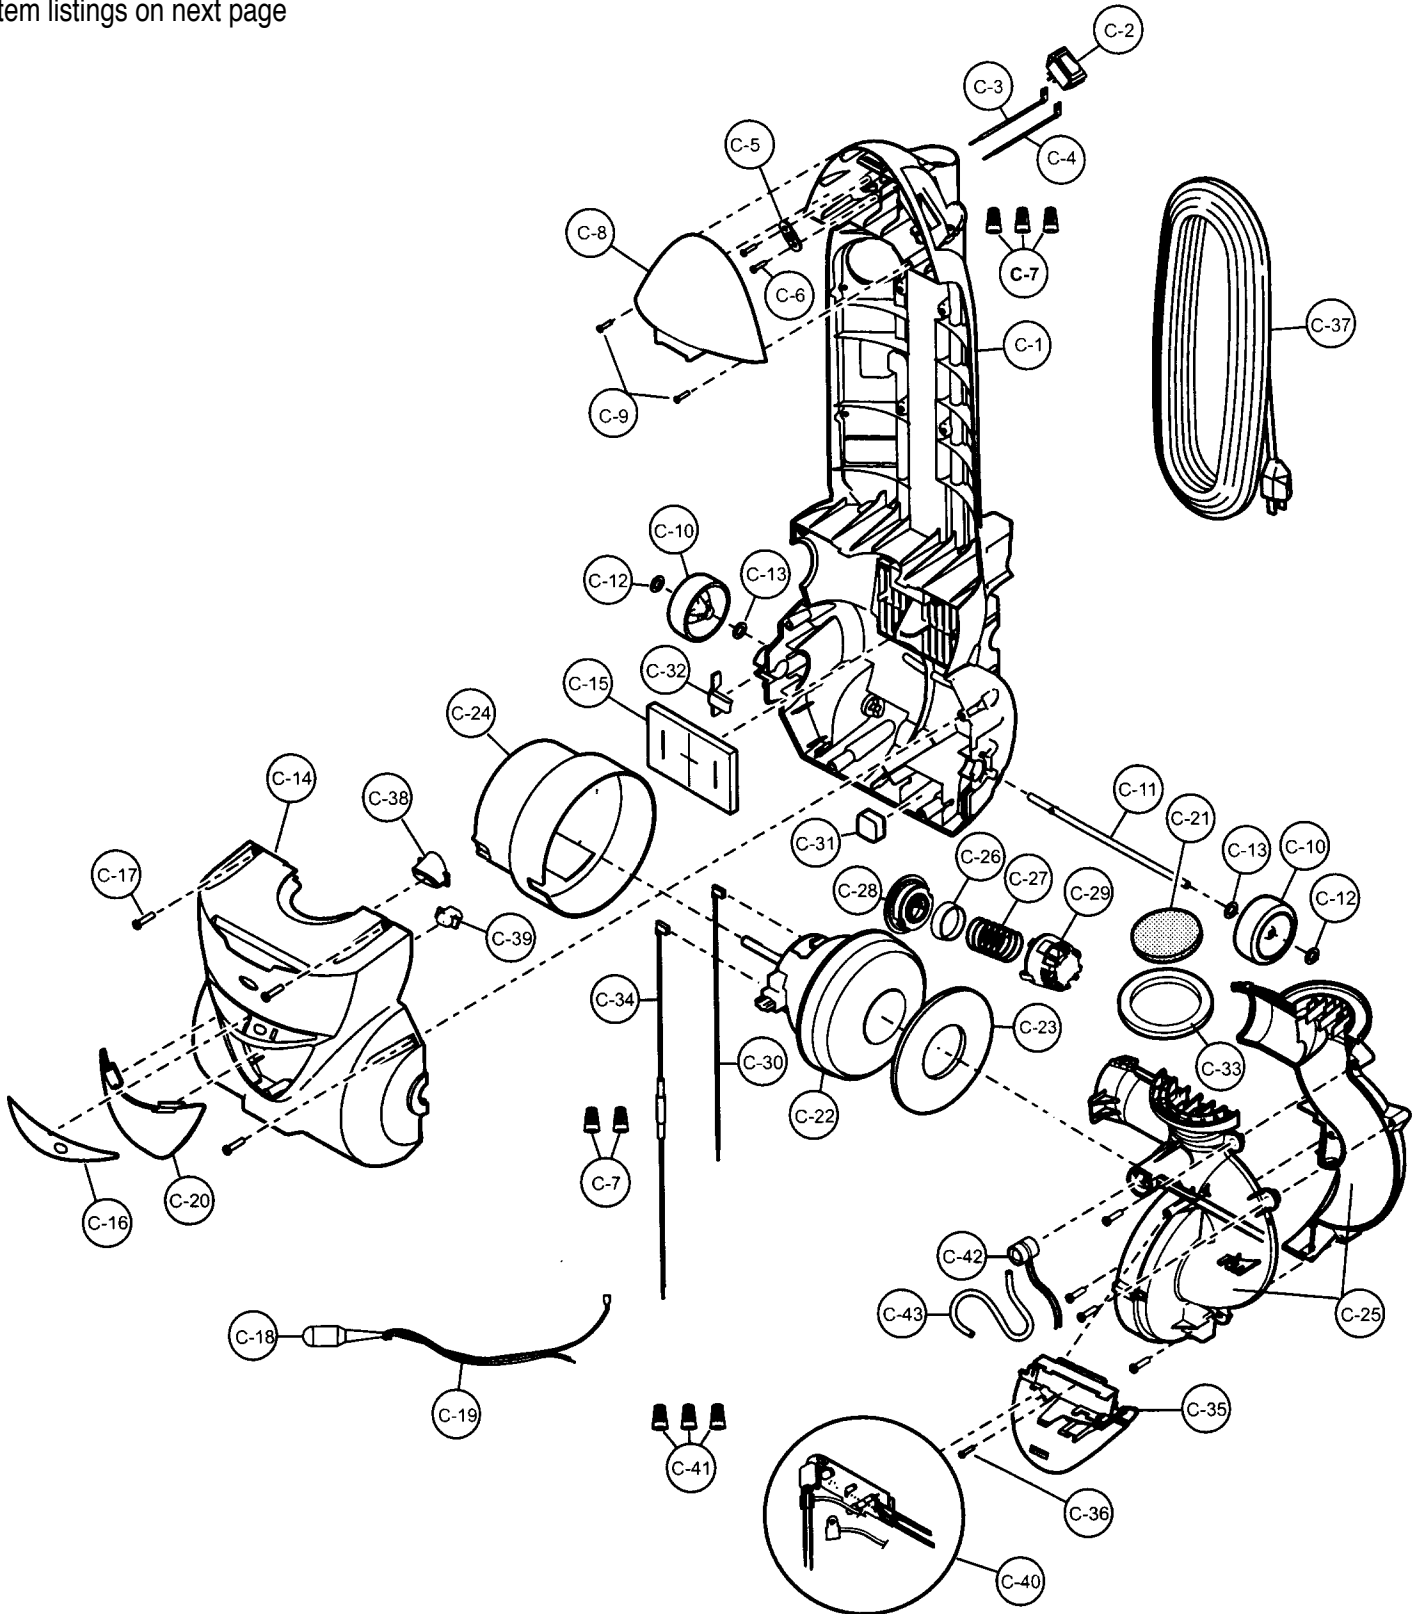

Models: MC-V7582

Nozzle Assembly

Index	Part No.	Description
1	P-111652	Rear nozzle housing
2	P-111653	Belt guide
3	P-111654	Lower plate
4	P-117655	Agitator window
5	P-10894	Furniture guard
6	P-111656	Agitator holder
7	P-111657	Nozzle roller shaft
8	P-111658	Nozzle roller
9	P-111659	Tensioner assembly
10	P-6140	Screw (tensioner)
11	P-11168	Idler unit assembly
12	P-6140	Screw (idler unit)
13	P-11170	Stretch belt
14	P-11169	Flat belt
15	P-111706	Pedal cover (floor)
16	P-10888	Screw (pedal cover)
17	P-111707	Belt cover
18	P-111662	Pivot bracket, right
19	P-6140	Screw (pivot bracket, right)
20	P-9888	Roller (lower plate)
21	P-10357	Shaft (roller)
22	P-111663	Pivot bracket (left)
23	P-6140	Screw (pivot bracket, left)
24	P-111708	Nozzle hose assembly
25	P-10896	Spring, lower plate
26	P-6140	Screw (frame handle release)
27	P-00095	Frame, handle release assembly
28	P-4720	Pedal, handle release assembly
29	P-111665	Pedal shaft, handle release assembly
30	P-9857	Pedal spring, handle release assembly
31	P-6140	Screw (agitator holder)
32	P-6140	Screw (lower plate)
33	P-111666	Agitator assembly
34	P-10892	Gear box
35	P-111667	Pivot bushing
36	P-0030	Washer
37	P-10891	Bearing unit

Models: MC-V7582

Body

item listings on next page

Models: MC-V7582

Body

Index	Part No.	Description
1	P-111322	Dust compartment unit
2	P-10602	On/Off switch
3	P-111323	Lead wire, black
4	P-11177	Lead wire, black w/receptacle
5	P-0698	Cord stopper
6	P-6140	Screw (cord stopper)
7	P-000623	Wire connectors
8	P-111696	Switch cover
9	P-6140	Screw (switch cover)
10	P-111315	Wheel
11	P-10903	Shaft (wheel)
12	P-74009	Stopper (wheel)
13	P-6115	Washer (wheel)
14	P-111697	Motor case
15	P-111326	Packing (rear cover)
16	P-11189	Ornamental plate
17	P-6140	Screw (motor case)
18	P-111574	Bulb
19	P-111573	Bulb socket
20	P-111288	Window
21	P-111327	Secondary filter
22	P-111671	Fan motor unit