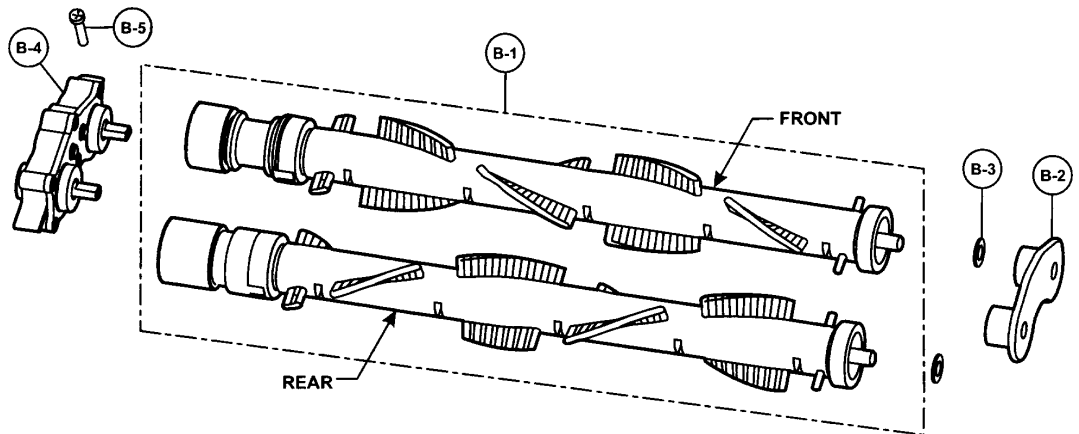

Agitator Assembly

- 1 ..... P-10890 ..... Agitator assembly
- 2 ..... P-10891 ..... Bearing unit
- 3 ..... P-0030 ..... Washer
- 4 ..... P-10892 ..... Gear box
- 5 ..... P-6140 ..... Screw, gear box