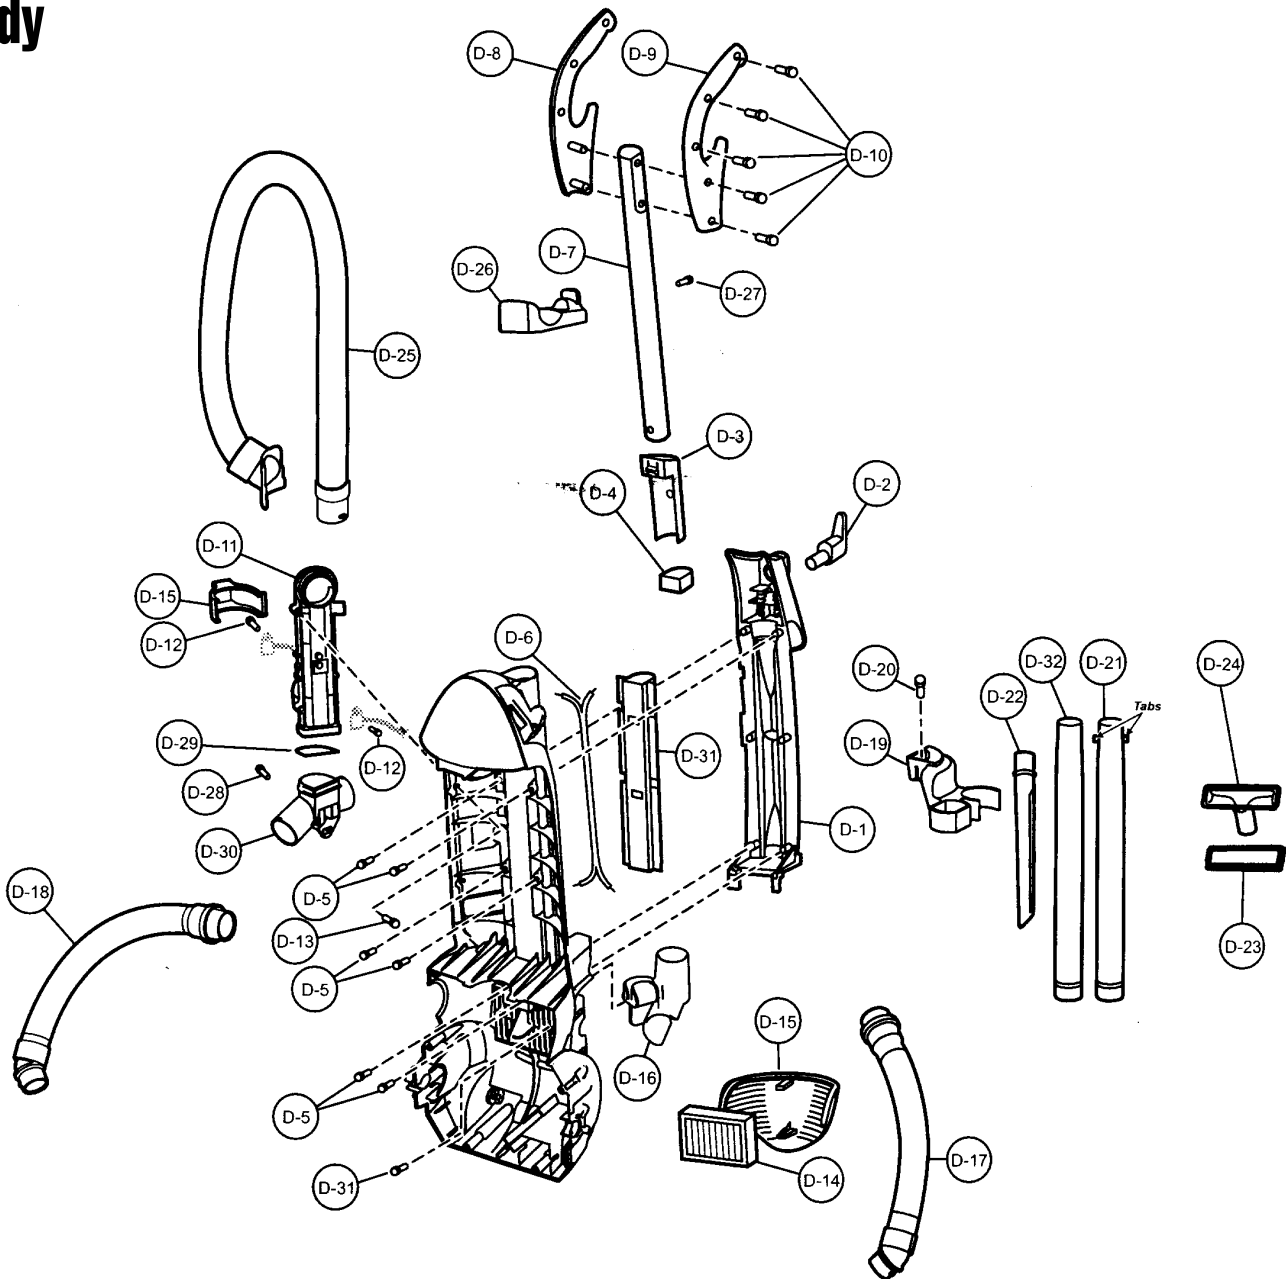

Agitator Assembly

- 1 P-10890 Agitator assembly
- 2 P-10891 Bearing unit
- 3 P-0030 Washer
- 4 P-10892 Gear box
- 5 P-6140 Screw, gear box

Models: MC-V7581

Motor Housing

- 1 P-111332 Dust compartment unit
- 2 P-10602 ON/OFF switch
- 3 P-111323 Lead wire, black
- 4 P-11177 Lead wire, black with receptacle
- 5 P-0698 Cord stopper
- 6 P-6140 Screw, cord stopper
- 7 P-00623 Wire connectors
- 8 P-111324 Switch cover
- 9 P-6140 Screw, switch cover
- 10 P-0062 Wheel
- 11 P-10903 Shaft, wheel
- 12 P-74009 Stopper, wheel
- 13 P-6115 Washer, wheel
- 14 P-111325 Motor Case
- 15 P-111326 Packing (rear cover)
- 16 P-111241 Window, performance indicator
- 17 P-10962 Window, dirt sensor
- 18 P-11189 Ornamental plate
- 19 P-6140 Screw, motor case
- 20 P-7550 Bulb
- 21 P-11183 Bulb socket

Models: MC-V7581

Body

- 1 P-111368 Handle cover
- 2 P-111293 Upper storage cord hook
- 3 P-111419 Handle seal
- 4 P-111420 Stopper, handle
- 5 P-6140 Screw, handle cover
- 6 P-382 Wire cord
- 7 P-111369 Handle pipe
- 8 P-10941 Handle (A)
- 9 P-111370 Handle (B)
- 10 P-6140 Screw, handle
- 11 P-111371 Tube, air path
- 12 P-00086 Screw, PCB assembly
- 13 P-6140 Screw, air path tube
- 14 P-111372 Exhaust filter, HEPA
- 15 P-111373 Filter cover
- 16 P-111290 Connector pipe