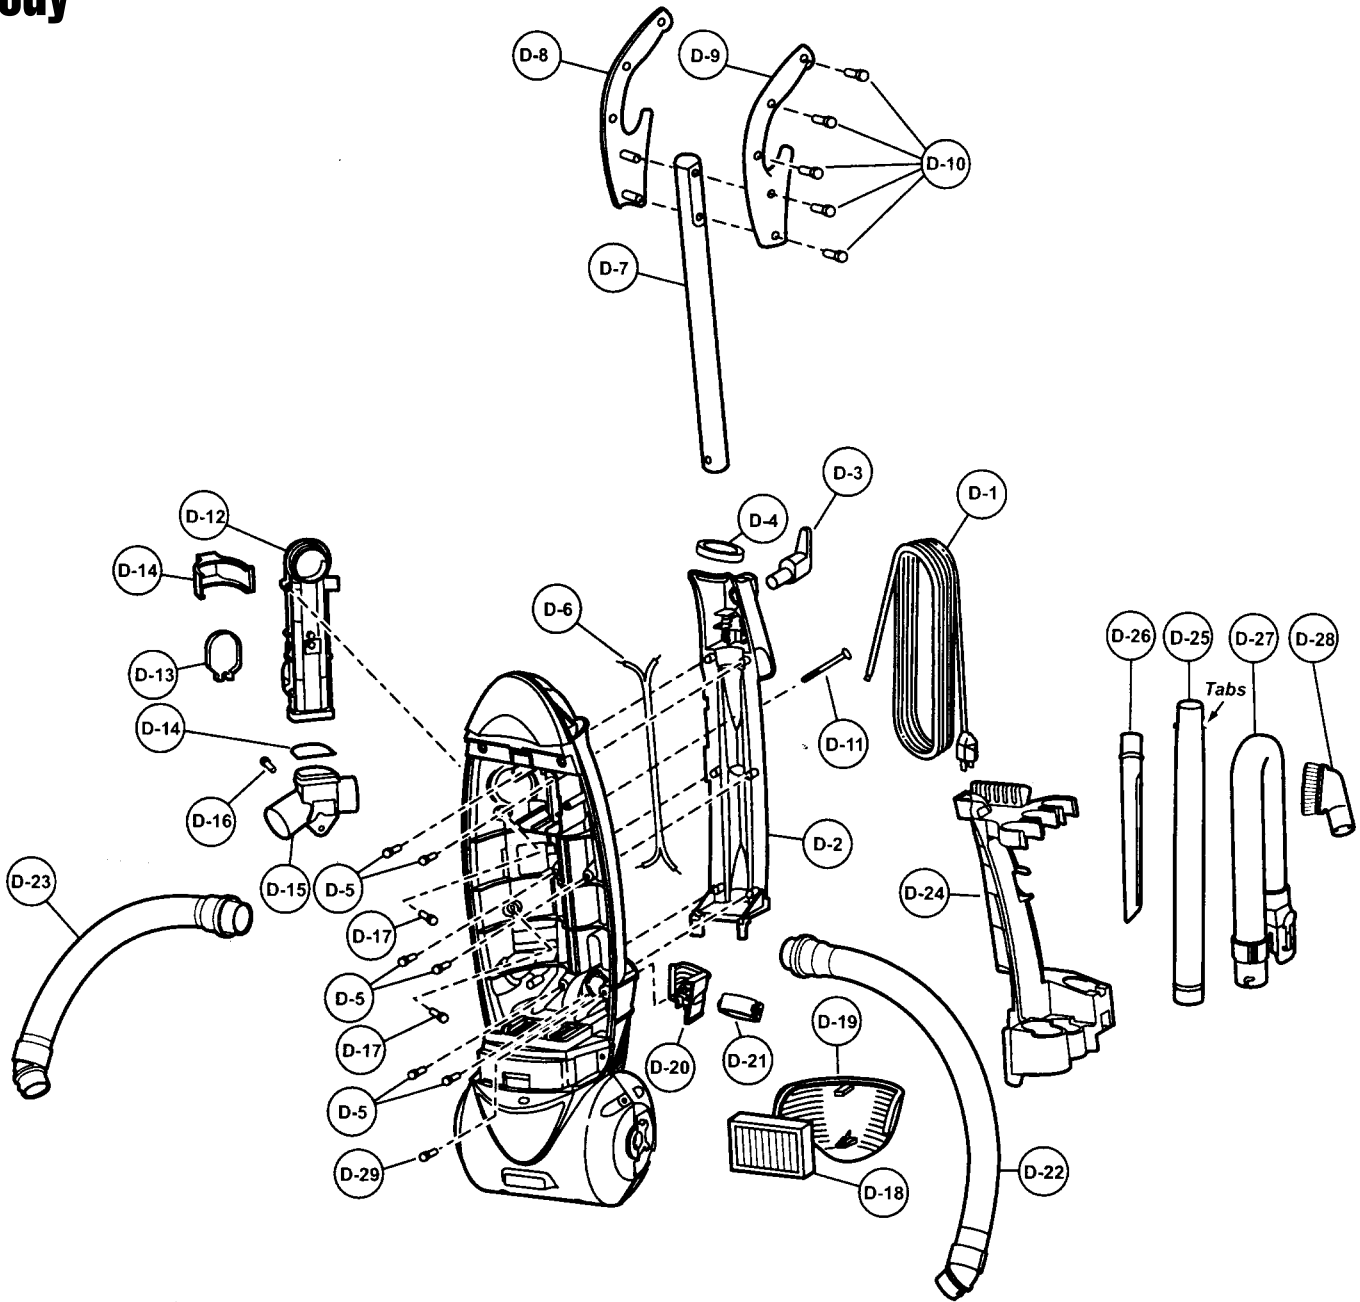

Models: MC-V7571

Body

- 1 ..... P-111341 ..... Handle cover
- 2 ..... P-111293 ..... Upper storage cord hook
- 3 ..... P-111342 ..... Handle seal
- 4 ..... P-111343 ..... Stopper, handle
- 5 ..... P-6140 ..... Screw, handle cover
- 6 ..... P-37020 ..... Wire cord
- 7 ..... P-111344 ..... Handle pipe
- 8 ..... P-10941 ..... Handle (A)
- 9 ..... P-111345 ..... Handle (B)
- 10 ..... P-6140 ..... Screw, handle
- 11 ..... P-111346 ..... Screw, attach handle
- 12 ..... P-111347 ..... Tube, air path
- 13 ..... P-111348 ..... Handle tube
- 14 ..... P-10945 ..... Cover, dirt sensor
- 15 ..... P-10946 ..... Cover, suction inlet

- 16 ..... P-10947 ..... Packing, suction inlet
- 17 ..... P-6140 ..... Screw, suction inlet
- 18 ..... P-6140 ..... Screw, air path tube
- 19 ..... P-11176 ..... Exhaust filter, HEPA
- 20 ..... P-111349 ..... Filter cover
- 21 ..... P-111350 ..... Air outlet guide
- 22 ..... P-10962 ..... Hose ring
- 23 ..... P-10963 ..... Nozzle hose, long
- 24 ..... P-10964 ..... Nozzle hose, short
- 25 ..... P-11351 ..... Tool caddy
- 26 ..... P-111300 ..... Wand with tabs
- 27 ..... P-6069 ..... Crevice tool
- 28 ..... P-11208 ..... Dusting brush
- 29 ..... P-0648 ..... Hose unit