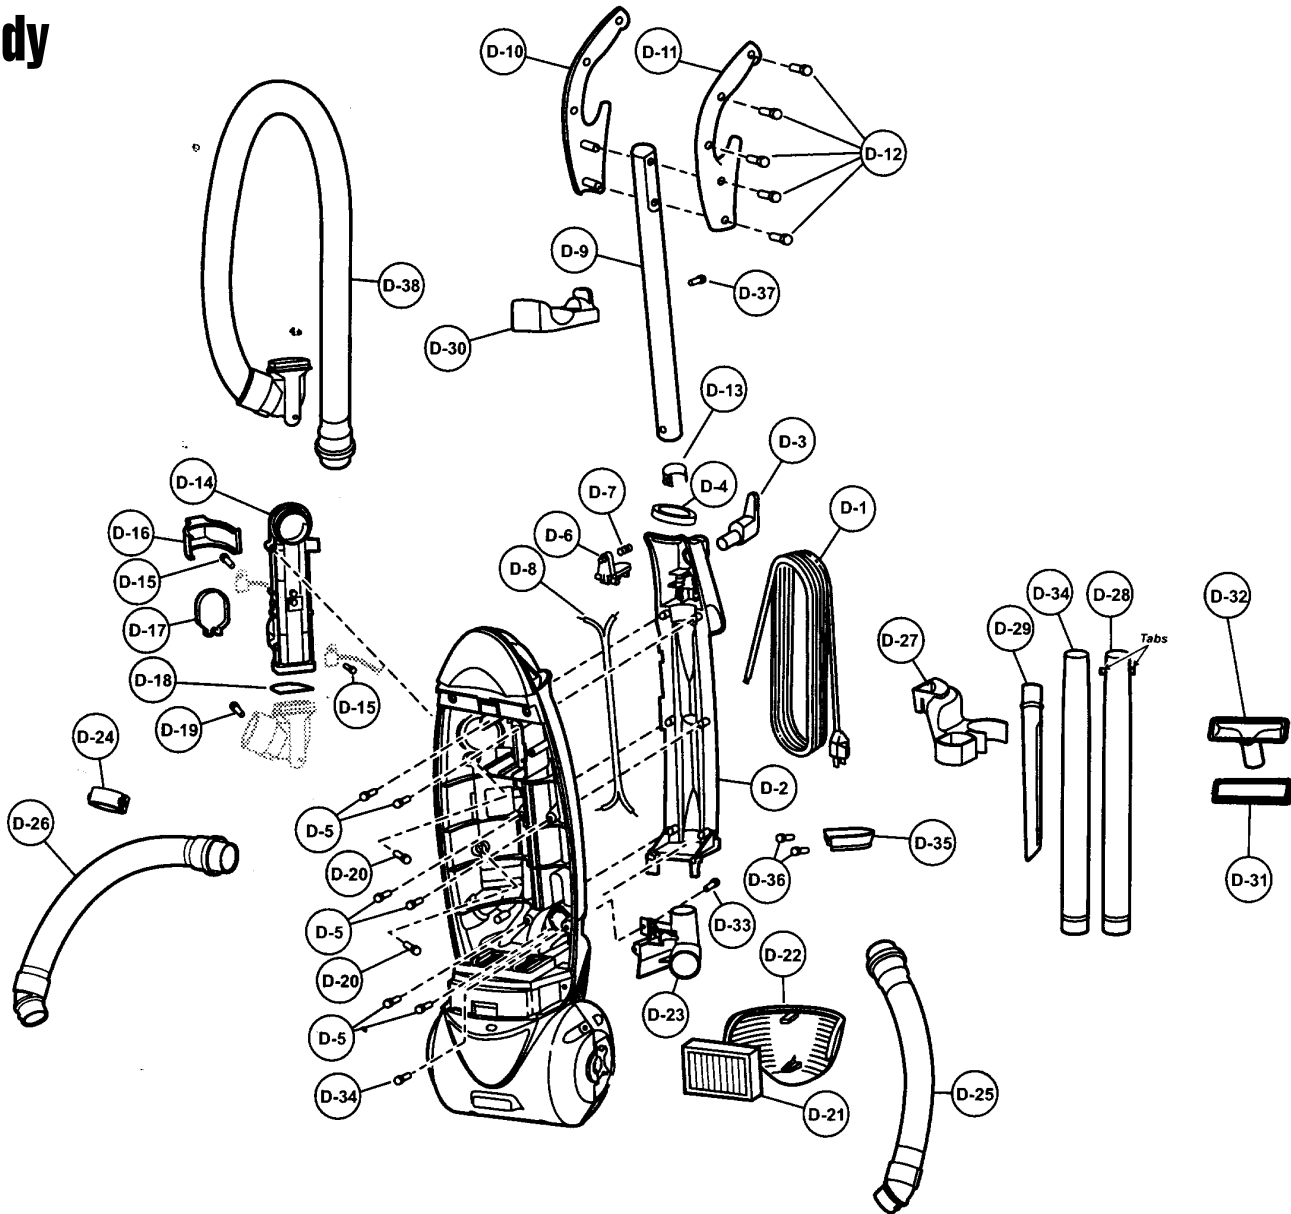

Models: MC-V7531

Body

1	P-10802	Power cord	24	P-10962	Hose ring
2	P-10936	Handle cover	25	P-10964	Nozzle hose, short
3	P-111293	Upper storage cord hook	26	P-10963	Nozzle hose, long
4	P-111294	handle seal	27	P-111299	Attachment holder
5	P-6140	Screw, handle cover	28	P-111300	Wand with tabs
6	P-10938	Handle button unit	29	P-6069	Crevice tool
7	P-11174	Spring, handle	30	P-10403	Hose holder
8	P-3820	Wire cord	31	P-0091	Fabric brush
9	P-111295	Handle pipe	32	P-111301	Brush holder
10	P-10941	Handle, A	33	P-6140	Screw, connector pipe
11	P-111296	Handle, B	34	P-111401	Wand
12	P-6140	ScREW, handle	35	P-111302	Extension wand holder
13	P-11190	Spring, handle	36	P-6140	Screw, extension wand holder
14	P-10944	Tube, air path	37	P-6140	Screw, hose holder
15	P-00086	Screw, PCB assembly	38	P-111303	Hose unit
16	P-10945	Cover, dirt sensor			
17	P-10946	Cover, suction inlet			
18	P-10512	Packing, suction inlet			
19	P-6140	Screw, suction inlet			
20	P-6140	Screw, air path tool			
21	P-11176	Exhaust filter, HEPA			
22	P-111297	Filter cover			
23	P-111298	Connector pipe