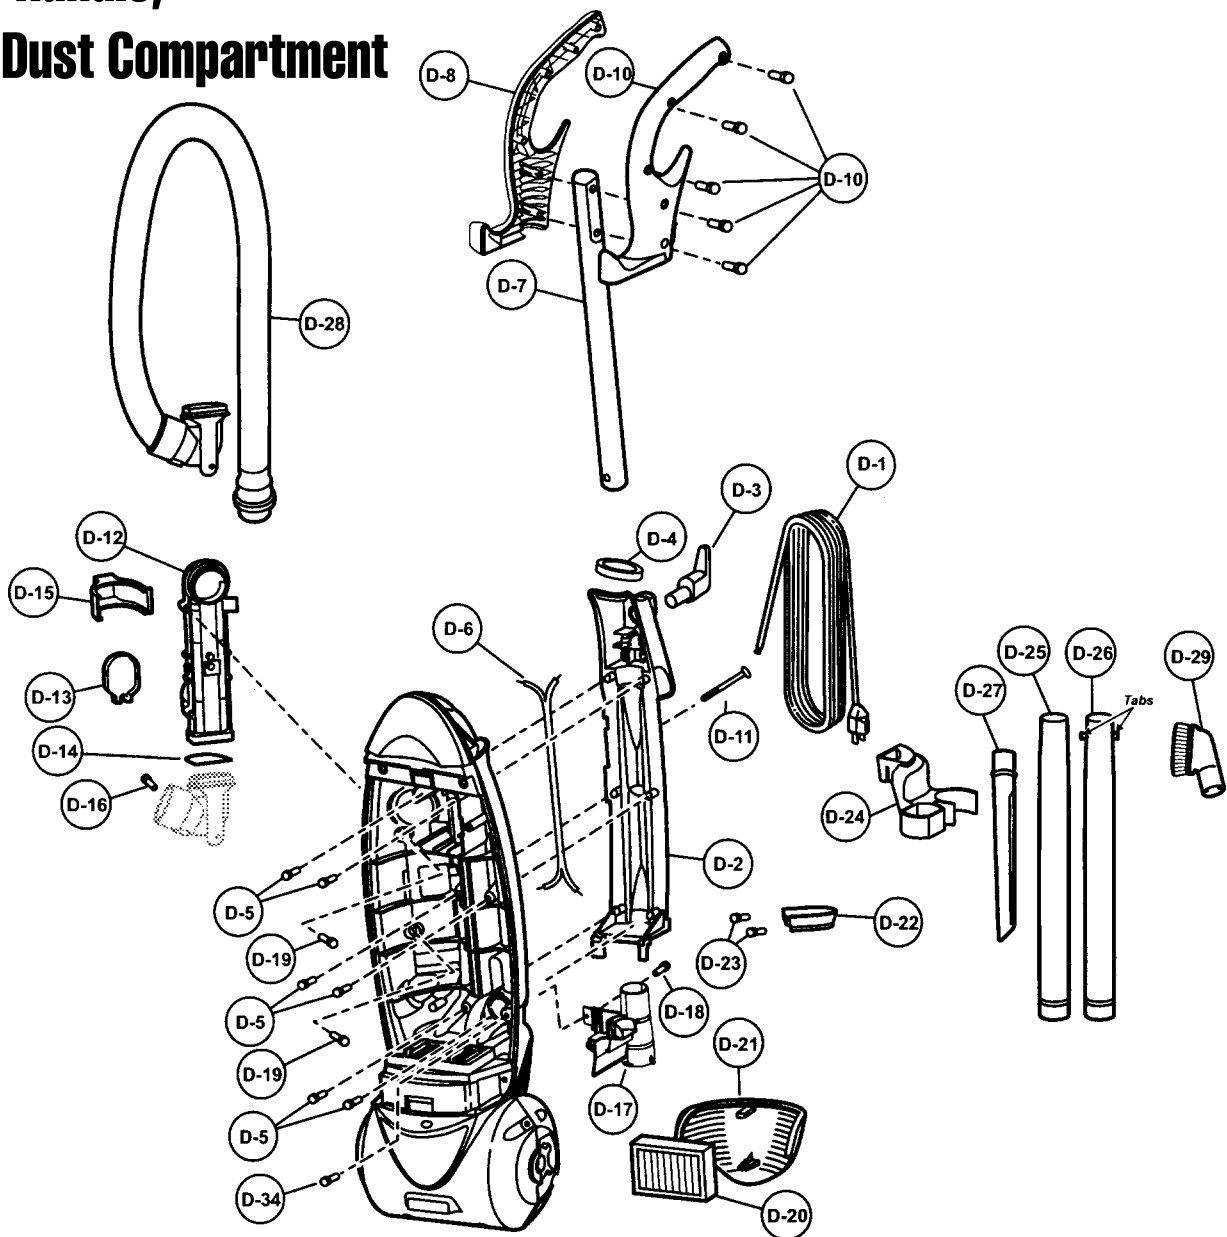

Models: MC-V7522

Motor Housing, Motor, and Body

- | | | | | | |
|----|----------|----------------------------------|----|----------|---------------------------------|
| 1 | P-111285 | Dust compartment unit | 21 | P-10910 | Seal, motor case |
| 2 | P-10602 | On/off switch | 22 | P-11182 | Packing, rear cover |
| 3 | P-11177 | Lead wire, black with receptacle | 23 | P-6140 | Screw, motor case |
| 4 | P-11178 | Lead wire, black | 24 | P-111574 | Bulb |
| 5 | P-10870 | Cord stopper | 25 | P-111573 | Bulb socket |
| 6 | P-6140 | Screw, cord stopper | 26 | P-10951 | Window |
| 7 | P-000623 | Wire connectors | 27 | P-11184 | Secondary filter |
| 8 | P-10901 | Packing, dust container | 28 | P-111671 | Fan motor unit |
| 9 | P-111714 | Switch cover | 29 | P-10953 | Seal, fan motor |
| 10 | P-6140 | Screw, switch cover | 30 | P-11185 | Motor support, rear |
| 11 | P-0068 | Wheel | 31 | P-10955 | Motor support, front |
| 12 | P-10903 | Shaft, wheel | 32 | P-10776 | Protector |
| 13 | P-74009 | Stopper, wheel | 33 | P-11186 | Spring, protector |
| 14 | P-6115 | Washer, wheel | 34 | P-10661 | Cover, protector |
| 15 | P-111387 | Dust bag, type U6 | 35 | P-10956 | Lead wire, motor |
| 16 | P-111715 | Bag supporter | 36 | P-10957 | Suction seal |
| 17 | P-10512 | Packing, air outlet | 37 | P-10958 | Sound absorber |
| 18 | P-6140 | Screw, bag supporter | 38 | P-7805 | Plastic holder |
| 19 | P-111716 | Dust cover | 39 | P-111290 | Lead wire, fuse assembly, motor |
| 20 | P-111717 | Motor case | 40 | P-111698 | Bulb holder |

Models: MC-V7522

Body, Handle, Rear Dust Compartment

- 1 P-10935 Power cord
- 2 P-111368 Handle cover
- 3 P-7035 Upper storage cord hook
- 4 P-10937 Handle seal
- 5 P-6140 Screw, handle cover
- 6 P-3820 Wire cord
- 7 P-111310 Handle pipe
- 8 P-111673 Handle, A
- 9 P-111674 Handle, B
- 10 P-6140 Screw, handle
- 11 P-111311 Handle screw
- 12 P-10943 Tube, air path
- 13 P-111596 Cover
- 14 P-10947 Packing, connector pipe
- 15 P-111718 Cover, sensor