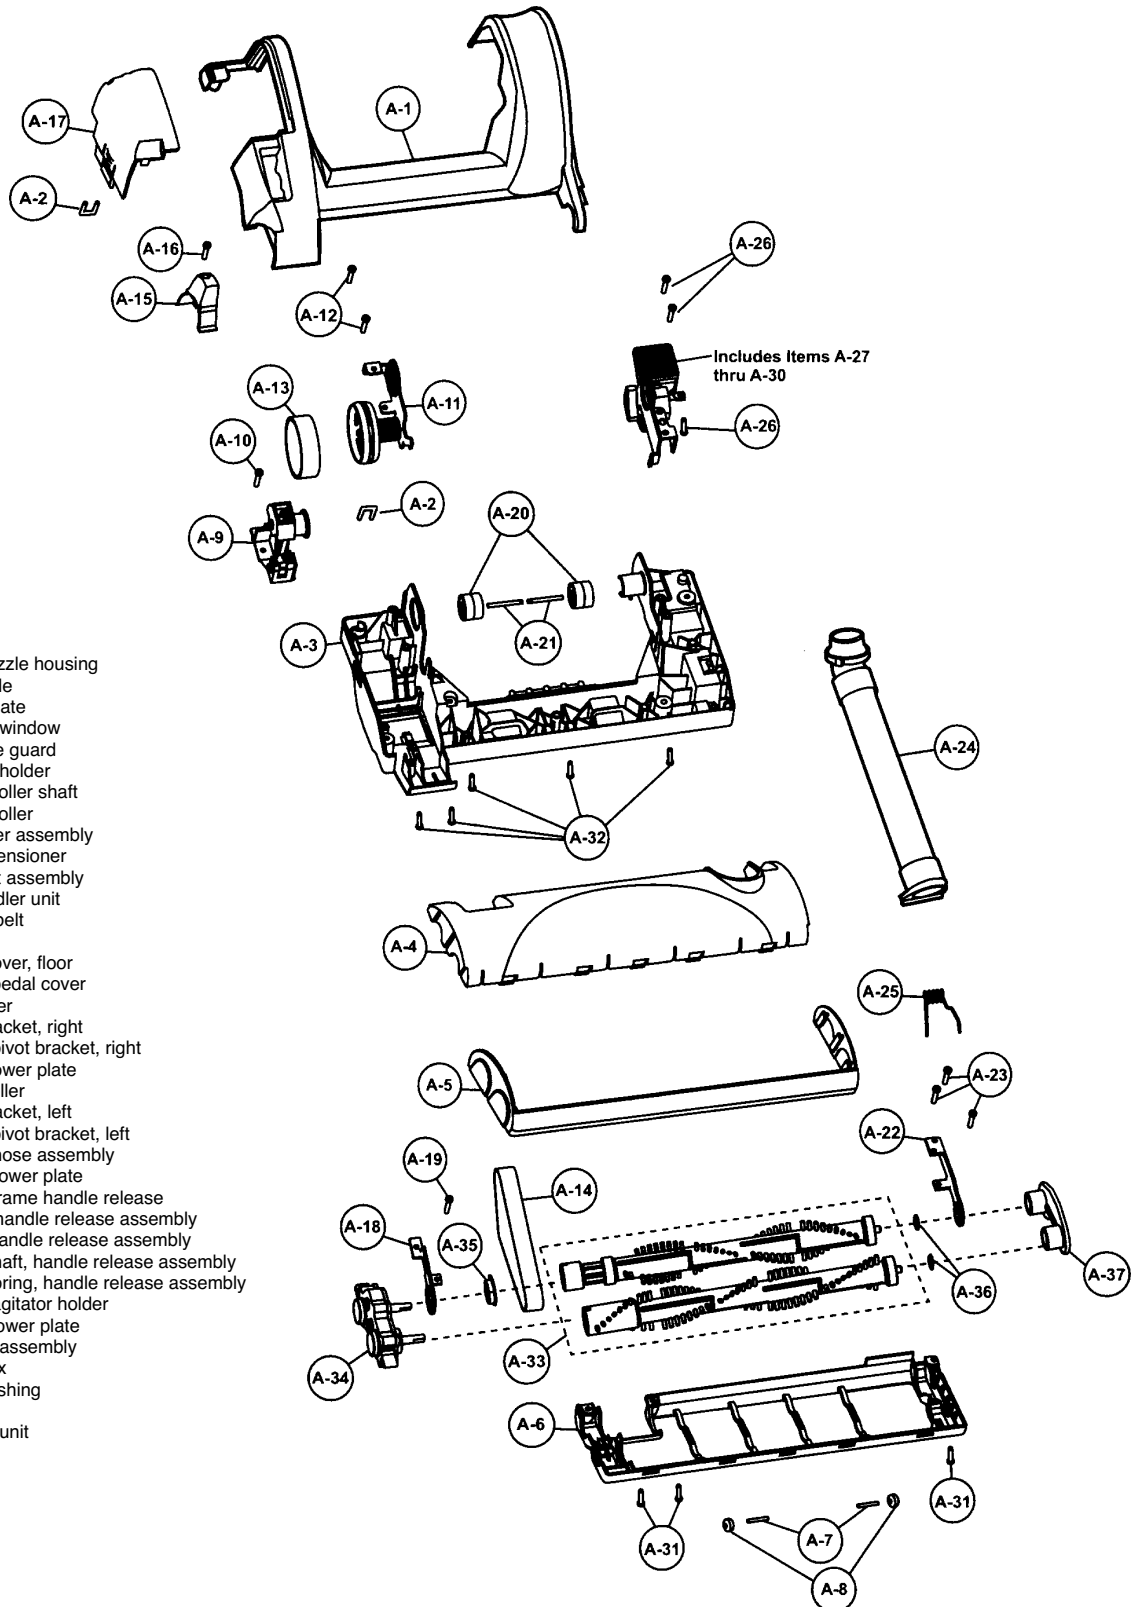

Models: MC-V7522

Nozzle Housing

- 1 P-111711 Rear nozzle housing
- 2 P-111653 Belt guide
- 3 P-111654 Lower plate
- 4 P-111655 Agitating window
- 5 P-10894 Furniture guard
- 6 P-111656 Agitating holder
- 7 P-111657 Nozzle roller shaft
- 8 P-111658 Nozzle roller
- 9 P-111659 Tensioner assembly
- 10 P-6140 Screw, tensioner
- 11 P-11168 Idler unit assembly
- 12 P-6140 Screw, idler unit
- 13 P-11170 Stretch belt
- 14 P-11169 Flat belt
- 15 P-111712 Pedal cover, floor
- 16 P-10888 Screw, pedal cover
- 17 P-111401 Belt cover
- 18 P-111662 Pivot bracket, right
- 19 P-6140 Screw, pivot bracket, right
- 20 P-111713 Roller, lower plate
- 21 P-10357 Shaft, roller
- 22 P-111663 Pivot bracket, left
- 23 P-6140 Screw, pivot bracket, left
- 24 P-111664 Nozzle hose assembly
- 25 P-10896 Spring, lower plate
- 26 P-6140 Screw, frame handle release
- 27 P-000095 Frame, handle release assembly
- 28 P-4720 Pedal, handle release assembly
- 29 P-513 Pedal shaft, handle release assembly
- 30 P-9857 Pedal spring, handle release assembly
- 31 P-6140 Screw, agitating holder
- 32 P-6140 Screw, lower plate
- 33 P-111666 Agitating assembly
- 34 P-10892 Gear box
- 35 P-111667 Pivot bushing
- 36 P-0030 Washer
- 37 P-10891 Bearing unit

Models: MC-V7522

Body, Handle, Rear Dust Compartment

- 1 P-10935 Power cord
- 2 P-111368 Handle cover
- 3 P-7035 Upper storage cord hook
- 4 P-10937 Handle seal
- 5 P-6140 Screw, handle cover
- 6 P-3820 Wire cord
- 7 P-111310 Handle pipe
- 8 P-111673 Handle, A
- 9 P-111674 Handle, B
- 10 P-6140 Screw, handle
- 11 P-111311 Handle screw
- 12 P-10943 Tube, air path
- 13 P-111596 Cover
- 14 P-10947 Packing, connector pipe
- 15 P-111718 Cover, sensor