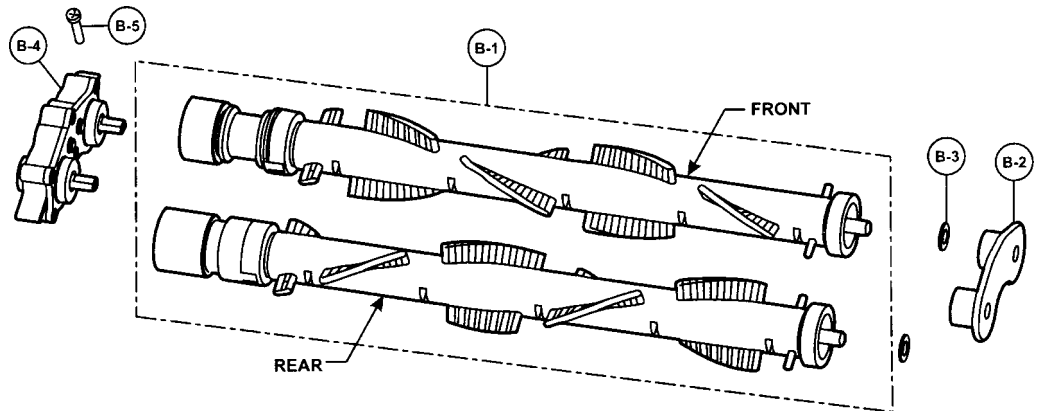

Agitator Assembly

- 1 ..... P-111306 ..... Agitator assembly
- 2 ..... P-10897 ..... Bearing unit
- 3 ..... P-0030 ..... Washer
- 4 ..... P-10892 ..... Gear box
- 5 ..... P-6140 ..... Screw, gear box