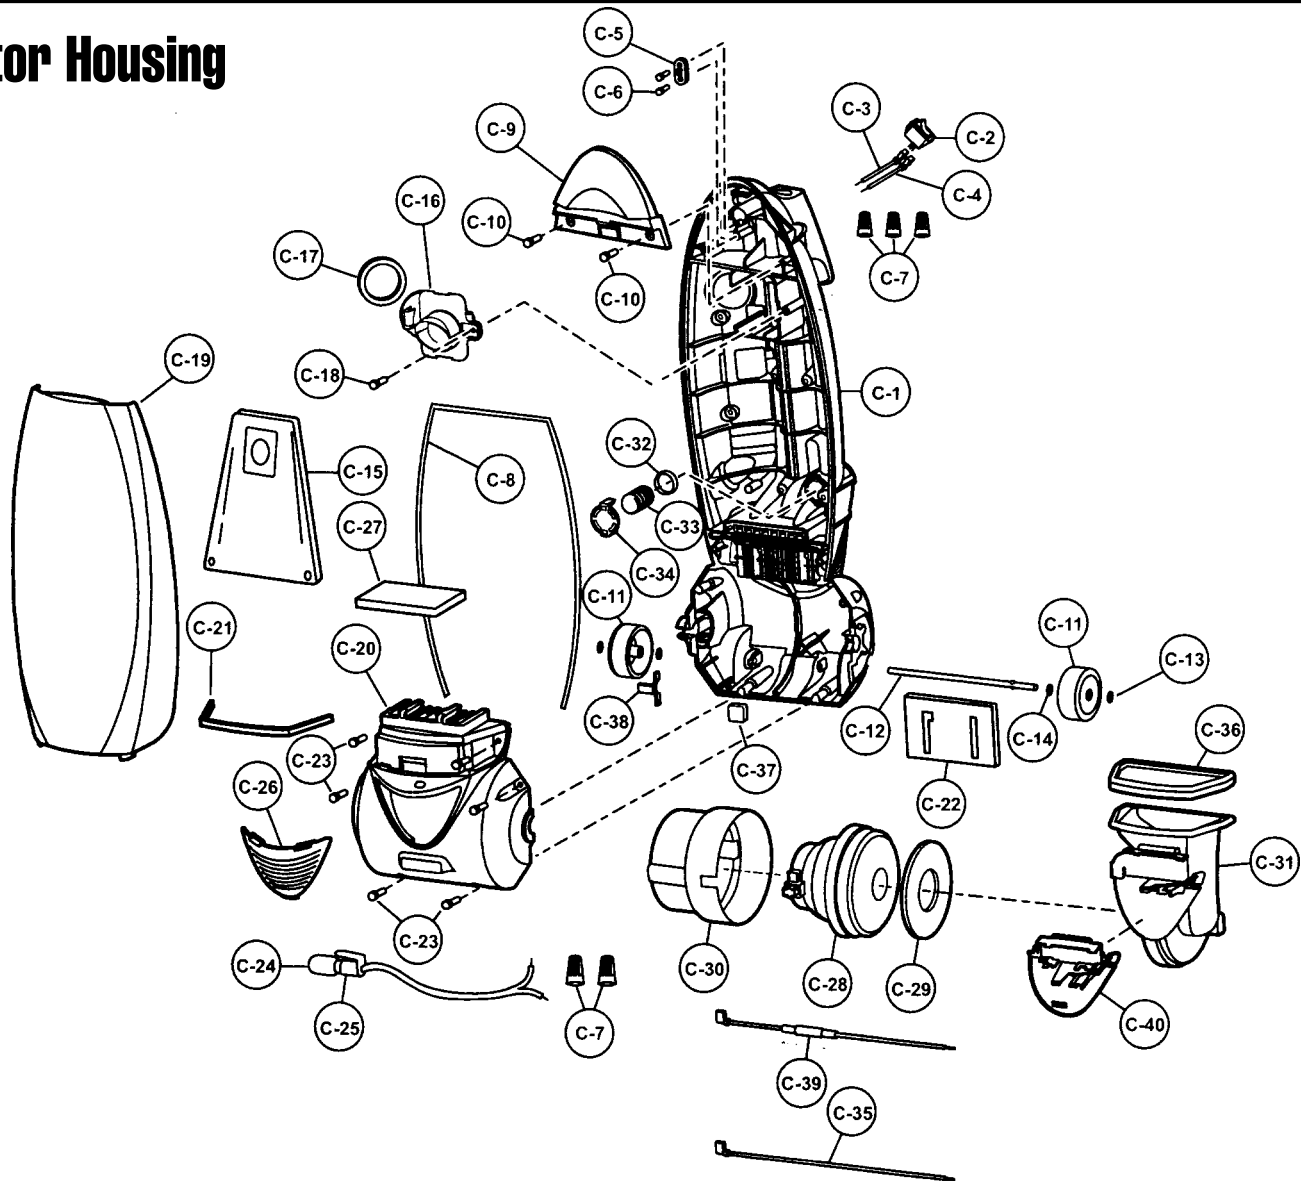

Models: MC-V7521

Motor Housing

- 1 ..... P-10900 ..... Dust compartment unit
- 2 ..... P-10602 ..... ON/OFF switch
- 3 ..... P-11177 ..... Lead wire, black with receptacle
- 4 ..... P-11178 ..... Lead wire, black
- 5 ..... P-10870 ..... Cord stopper
- 6 ..... P-6140 ..... Screw, cord stopper
- 7 ..... P-000623 ..... Wire connectors
- 8 ..... P-10901 ..... Packing, dust container
- 9 ..... P-11179 ..... Switch cover
- 10 ..... P-6140 ..... Screw, switch cover
- 11 ..... P-0062 ..... Wheel
- 12 ..... P-10903 ..... Shaft, wheel
- 13 ..... P-74009 ..... Stopper, wheel
- 14 ..... P-6115 ..... Washer, wheel
- 15 ..... P-145M ..... Dust bag, type U6
- 16 ..... P-10594 ..... Bag supporter
- 17 ..... P-10512 ..... Packing, air outlet
- 18 ..... P-6140 ..... Screw, bag supporter
- 19 ..... P-11137 ..... Dust cover
- 20 ..... P-11180 ..... Motor case
- 21 ..... P-10910 ..... Seal, motor case

- 22 ..... P-11182 ..... Packing, rear cover
- 23 ..... P-6140 ..... Screw, motor case
- 24 ..... P-7550 ..... Bulb
- 29 ..... P-11183 ..... Bulb socket
- 30 ..... P-10951 ..... Window
- 31 ..... P-11184 ..... Secondary filter
- 32 ..... P-10952 ..... Fan motor unit
- 33 ..... P-10953 ..... Seal, fan motor
- 34 ..... P-11185 ..... Motor support, rear
- 35 ..... P-10955 ..... Motor support, front
- 36 ..... P-10776 ..... Protector
- 37 ..... P-11186 ..... Spring, protector
- 38 ..... P-10661 ..... Cover, protector
- 39 ..... P-111231 ..... Lead wire, motor
- 40 ..... P-10957 ..... Suction seal
- 41 ..... P-10958 ..... Sound absorber
- 42 ..... P-7805 ..... Plastic holder
- 44 ..... P-10848 ..... Lead wire, fuse assembly, motor
- 45 ..... P-10961 ..... Bulb, holder
- 46 ..... P-111256 ..... Connector, wire