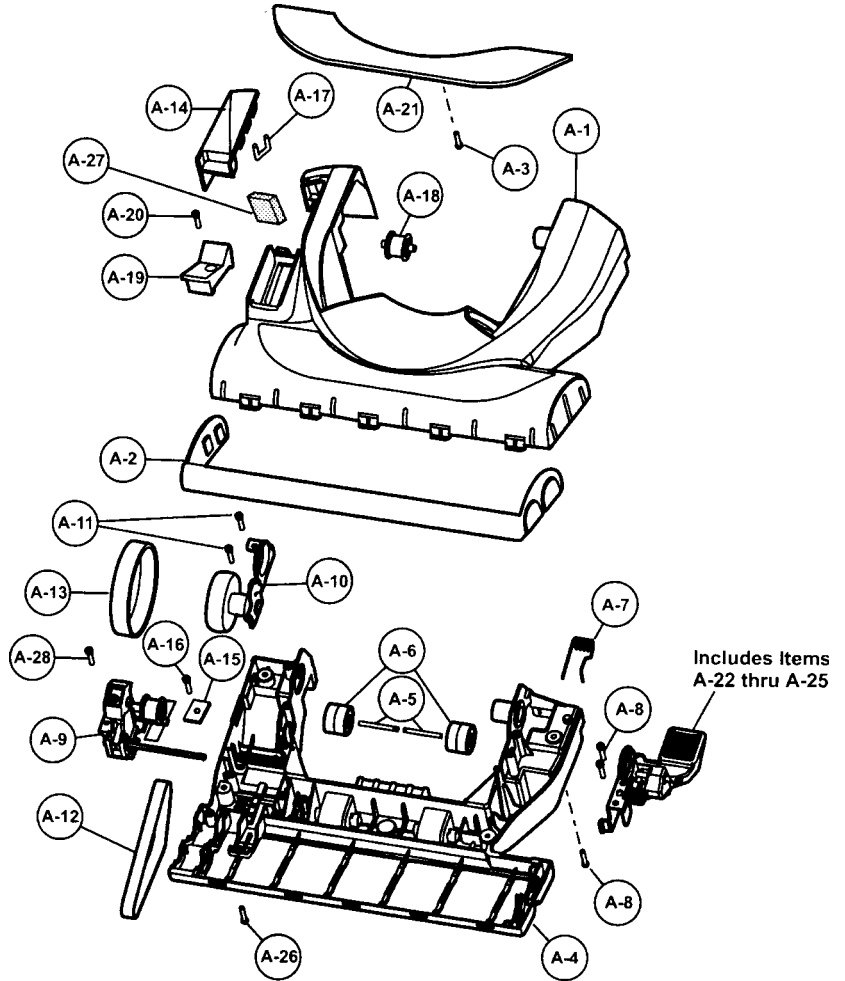

Models: MC-V7521

Nozzle Housing

- 1 P-11166 Nozzle housing
- 2 P-10894 Furniture guard
- 3 P-6140 screw, window
- 4 P-10895 Lower plate
- 5 P-10357 Shaft, roller
- 6 P-9888 Roller, nozzle
- 7 P-10896 Spring, lower plate
- 8 P-6140 Screw, handle release assembly
- 9 P-11167 Tensioner assembly
- 10 P--11168 Idler unit assembly
- 11 P--6140 screw, Idler unit assembly
- 12 P-11169 Flat belt
- 13 P-11170 Stretch belt
- 14 P-11171 Cover, belt
- 15 P--2905 Holder, pin
- 16 P-6140 Screw, pin holder
- 17 P-43 Belt guide
- 18 P-10886 Pulley, idler
- 19 P-10887 Pedal, bare floor
- 20 P-10888 Screw, bare floor
- 21 P-10889 Window, agitator
- 22 P-000095 Frame, handle release assembly
- 23 P-4720 Pedal, handle release assembly
- 24 P-00051 Pedal shaft, handle release assembly
- 25 P-9857 Pedal spring, handle release assembly
- 26 P-6140 Screw, lower plate
- 27 P-11173 Packing, nozzle
- 28 P-6140 Screw, tensioner assembly

Models: MC-V7521

Body

- 1 P-10935 Power cord
- 2 P-10345 Handle cover
- 3 P-7035 Upper storage cord hook
- 4 P-10937 Handle seal
- 5 P-6140 Screw, handle cover
- 6 P-3820 Wire cord
- 7 P-111310 Handle pipe
- 8 P-10941 Handle (A)
- 9 P-11175 Handle (B)
- 10 P-6140 Screw, handle
- 11 P-111311 Handle screw
- 12 P-10943 Tube, air path
- 13 P-111312 Cover
- 14 P-10947 Packing, connector pipe
- 15 P-10948 Connector pipe