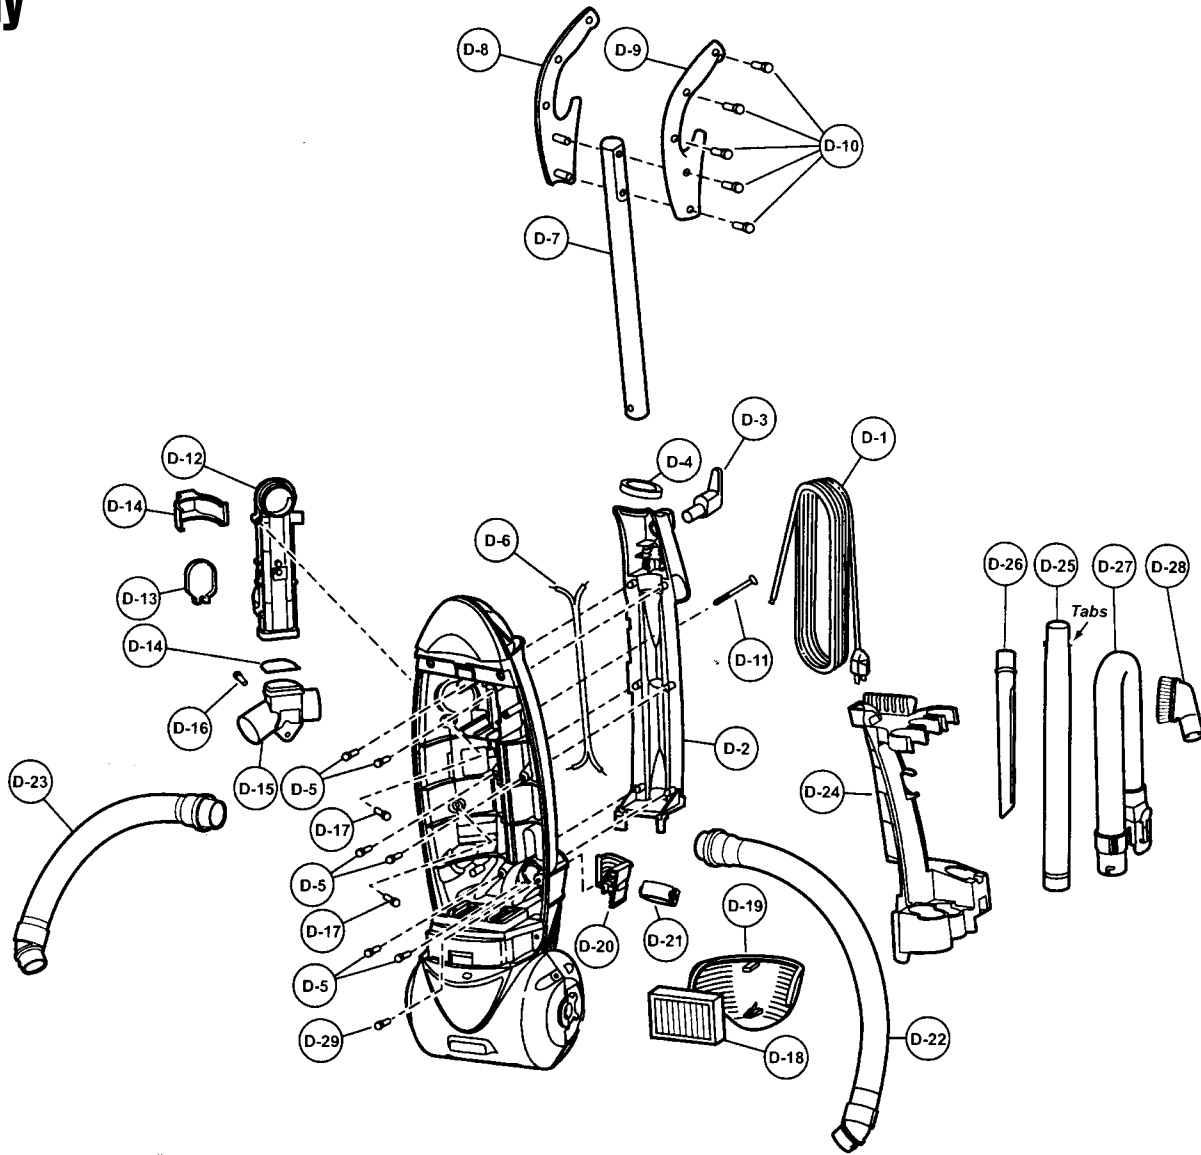

Agitator Assembly

- 1 P-111306 Agitator assembly
- 2 P-10897 Bearing unit
- 3 P-0030 Washer
- 4 P-10892 Gear box
- 5 P-6140 Screw, gear box

Models: MC-V7521

Motor Housing

- 1 P-10900 Dust compartment unit
- 2 P-10602 ON/OFF switch
- 3 P-11177 Lead wire, black with receptacle
- 4 P-11178 Lead wire, black
- 5 P-10870 Cord stopper
- 6 P-6140 Screw, cord stopper
- 7 P-000623 Wire connectors
- 8 P-10901 Packing, dust container
- 9 P-11179 Switch cover
- 10 P-6140 Screw, switch cover
- 11 P-0062 Wheel
- 12 P-10903 Shaft, wheel
- 13 P-74009 Stopper, wheel
- 14 P-6115 Washer, wheel
- 15 P-145M Dust bag, type U6
- 16 P-10594 Bag supporter
- 17 P-10512 Packing, air outlet
- 18 P-6140 Screw, bag supporter
- 19 P-11137 Dust cover
- 20 P-11180 Motor case
- 21 P-10910 Seal, motor case

Models: MC-V7521

Body

- 1 P-10935 Power cord
- 2 P-10345 Handle cover
- 3 P-7035 Upper storage cord hook
- 4 P-10937 Handle seal
- 5 P-6140 Screw, handle cover
- 6 P-3820 Wire cord
- 7 P-111310 Handle pipe
- 8 P-10941 Handle (A)
- 9 P-11175 Handle (B)
- 10 P-6140 Screw, handle
- 11 P-111311 Handle screw
- 12 P-10943 Tube, air path
- 13 P-111312 Cover
- 14 P-10947 Packing, connector pipe
- 15 P-10948 Connector pipe