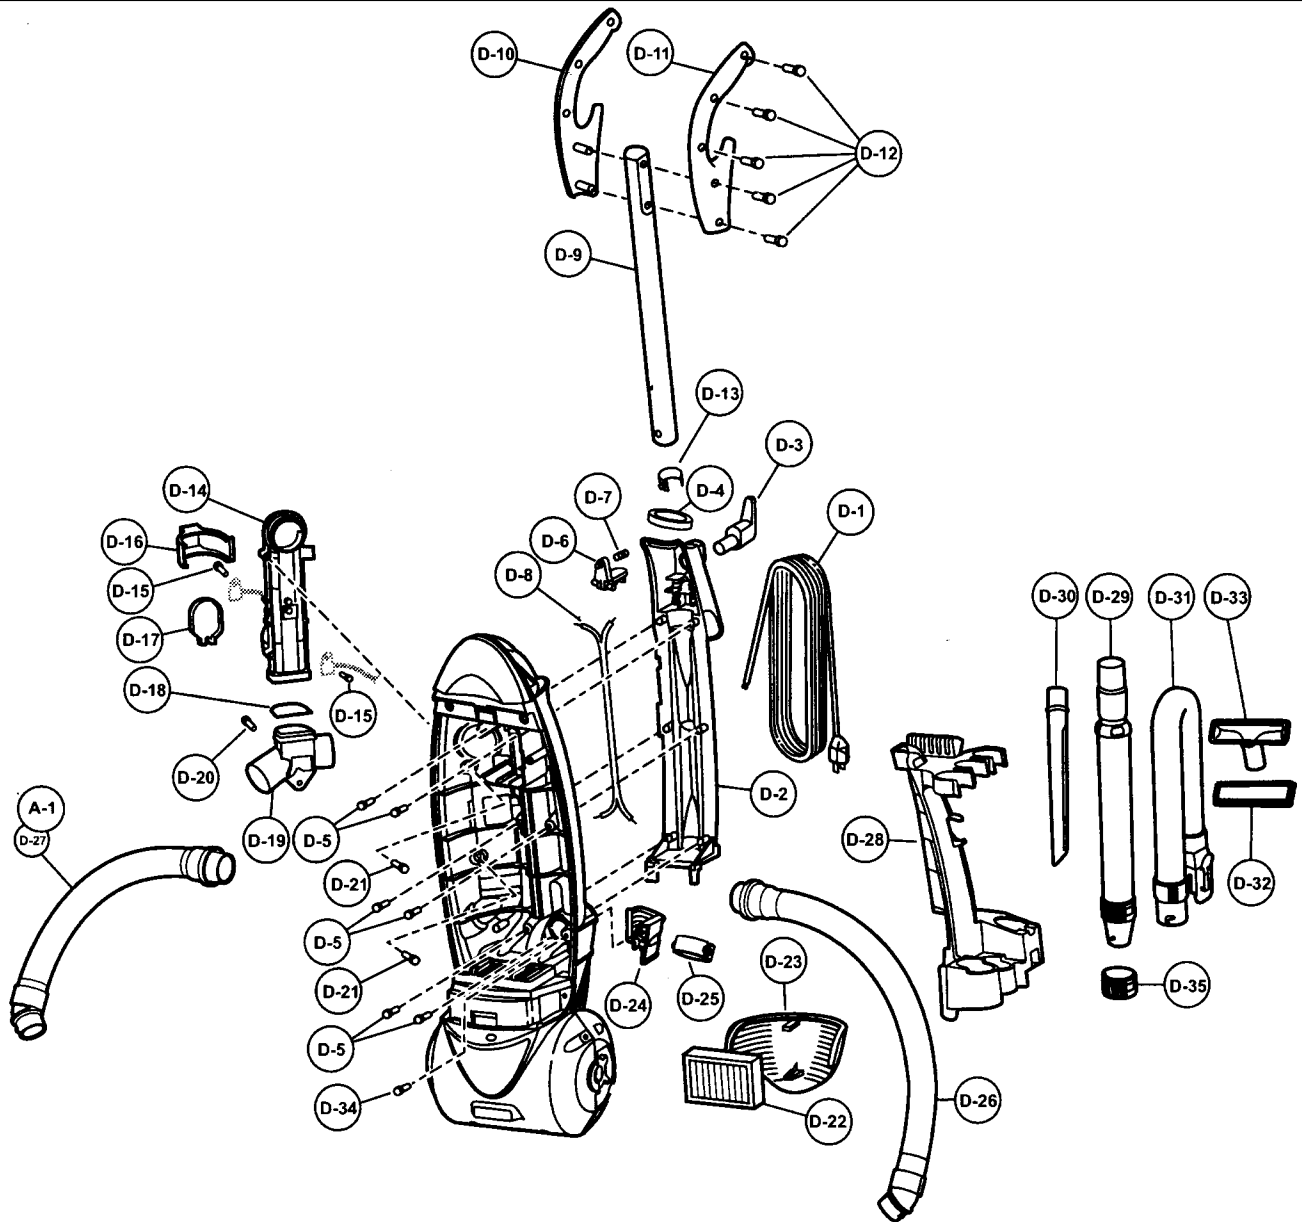

Models: MC-V7501/7505/7515

Body

- | | | | | | |
|----|---------|---------------------------|----|----------|---------------------------------|
| 1 | P-10935 | Power cord | 19 | P-10948 | Connector pipe |
| | P-10802 | Power cord, 7515 | 20 | P-6140 | Screw, connector pipe |
| 2 | P-10936 | Handle cover | 21 | P-6140 | Screw, air path tube |
| 3 | P-7035 | Upper storage cord hook | 22 | P-11206 | Exhaust filter, HEPA |
| 4 | P-10937 | Handle seal | | P-11176 | Exhaust filter, HEPA, 7501/7515 |
| 5 | P-6140 | Screw, handle cover | 23 | P-10945 | Filter cover |
| 6 | P-10938 | Handle button unit | | P-10949 | Filter cover, 7501/7515 |
| 7 | P-10939 | Spring, handle | 24 | P-10950 | Hose hook hanger |
| | P-11174 | Spring, handle, 7501/7515 | 25 | P-10962 | Hose ring |
| 8 | P-3820 | Wire cord | 26 | P-10963 | Nozzle hose, long |
| 9 | P-10940 | Handle pip | 27 | P-10964 | Nozzle hose, short |
| 10 | P-10941 | Handle (A) | 28 | P-10965 | Tool caddy assembly |
| 11 | P-10942 | Handle (B) | 29 | P-10966 | Telescopic wand |
| | P-11175 | Handle (B), 7501/7515 | 30 | P-6069 | Crevice tool |
| 12 | P-6140 | Screw, handle | 31 | P-10967 | Hose unit |
| 13 | P-11205 | Spring, handle | | P-10947 | Hose unit, 7501 |
| | P-11190 | Spring, handle, 7501/7515 | | P-111308 | Hose unit, 7515 |
| 14 | P-10943 | Tube, air path | 32 | P-10645 | Fabric brush |
| | P-10944 | Tube, air path, 7515 | | P-111309 | Fabric brush, 7515 |
| 15 | P-00086 | Screw, PCB assembly | 33 | P-111257 | Brush holder |
| 16 | P-10945 | Cover, dirt sensor | | P-10646 | Brush holder, 7501/7515 |
| 17 | P-10946 | Cover, suction inlet | 34 | P-8172 | Screw, hose hook hanger |
| 18 | P-10947 | Packing, connector pipe | 35 | P-10562 | Suction inlet control |