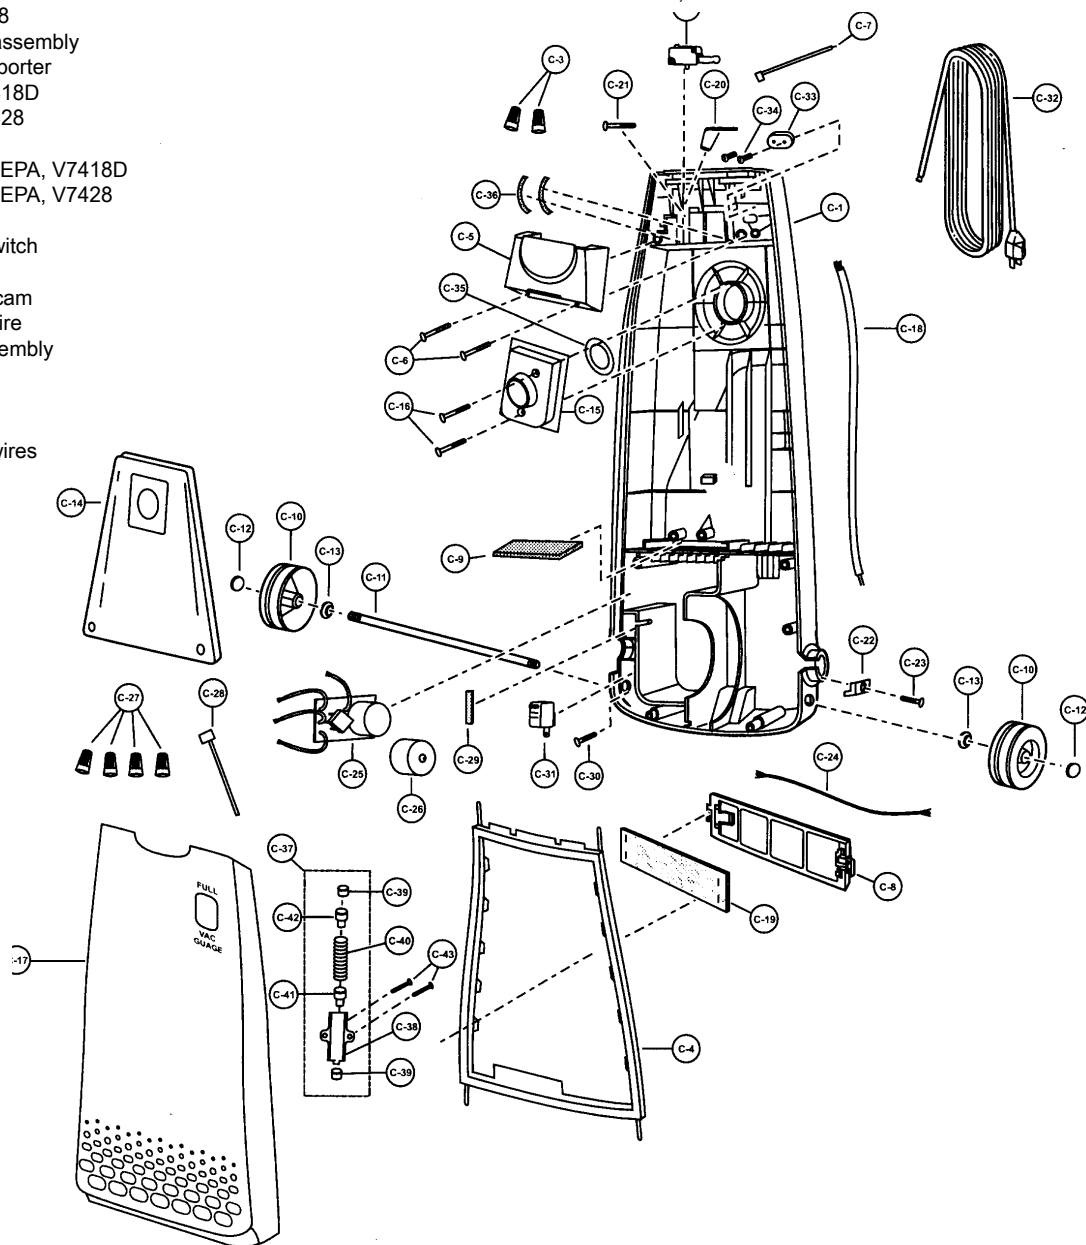

- 30..... P-6800.....Screw, on/off switch, upright position
- 31..... P-0696.....On/off switch, upright position
- 32..... P-9816.....Power cord
- 33..... P-10870.....Cord stopper
- 34..... P-6140.....Screw, cord stopper
- 35..... P-111222.....Packing, suction inlet, V7418D
  P-10719.....Packing, suction inlet, V7428
- 36..... P-10972.....Packing, tight
- 37..... P-10718.....Indicator assembly
- 38..... P-10642.....Body, indicator, V7418D
  P-98109.....Body, indicator, V7428
- 39..... P-9300.....Packing, indicator
- 40..... P-10400.....Spring, indicator
- 41..... P-10401.....Lead, indicator
- 42..... P-000147.....Cap, indicator
- 43..... P-4104.....Screw, indicator