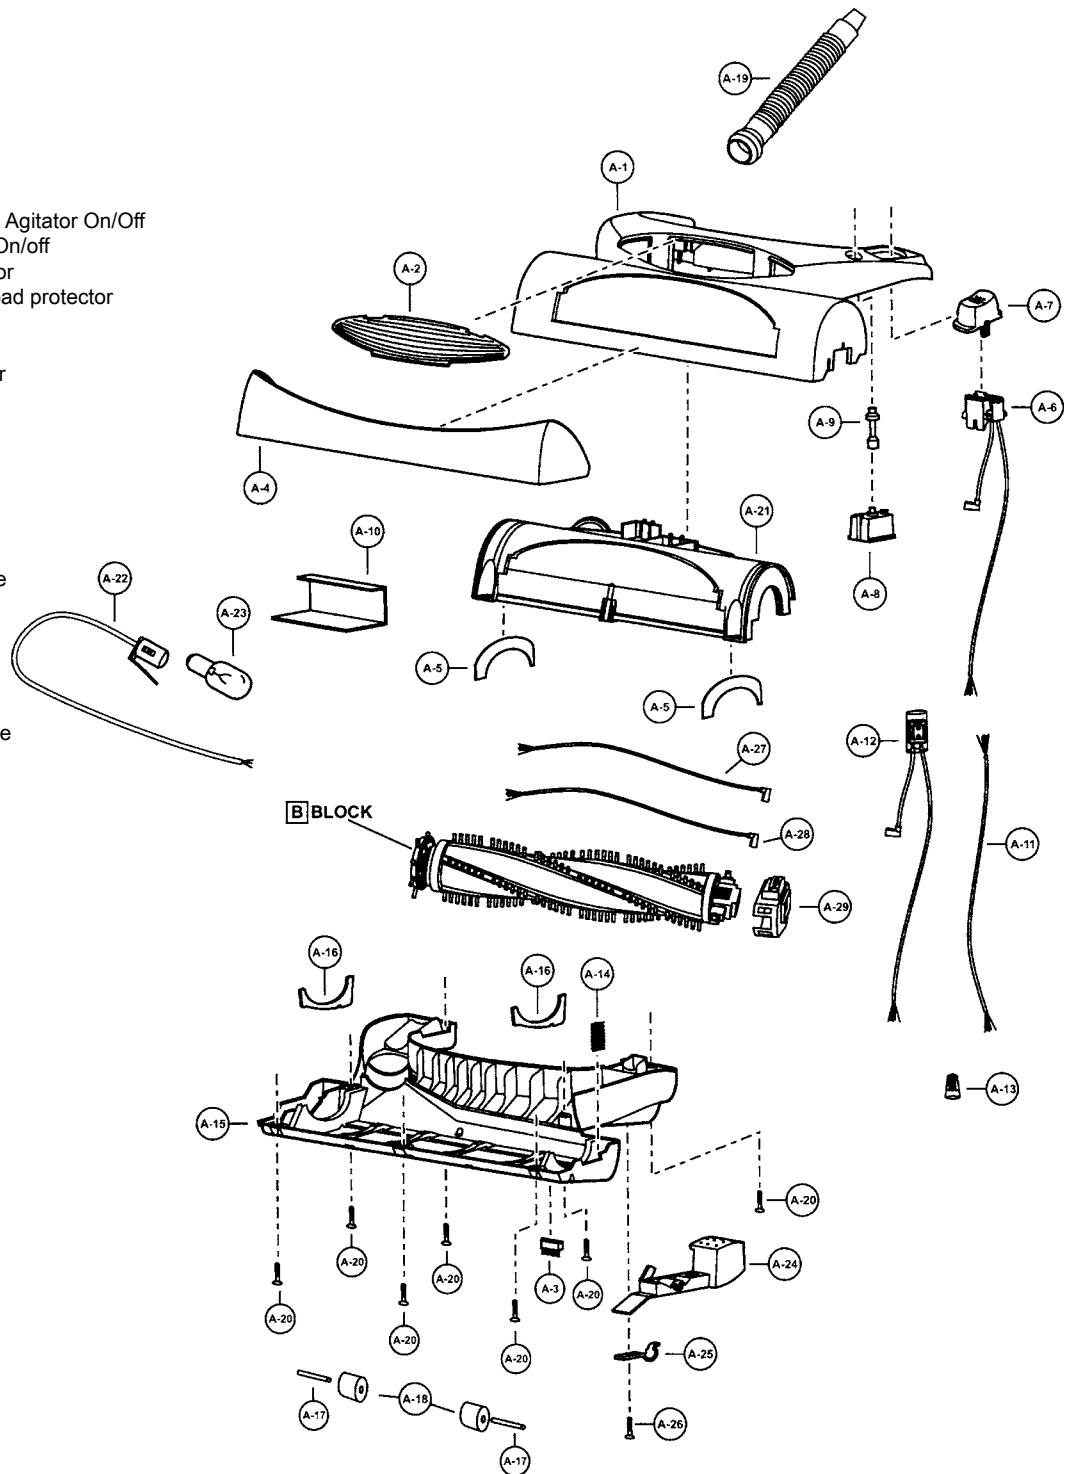

Models: MC-V7418D, MC-V7428

Nozzle Assembly

- 1..... P-111219 Nozzle housing
- 2..... P-10738..... Window
- 3..... P-10739..... Brush "A"
- 4..... P-10740..... Furniture guard
- 5..... P-10741..... Felt upper
- 6..... P-10742..... Switch assembly, Agitator On/Off
- 7..... P-10743..... Button, agitator On/off
- 8..... P-10586..... Overload protector
- 9..... P-00127..... Extension, overload protector
- 10..... P-10745..... Reflector
- 11..... P-10746..... Lead wire
- 12..... P-10826..... Thermal protector
- 13..... P-00623..... Wire connector
- 14..... P-10747..... Filter
- 15..... P-10748..... lower plate
- 16..... P-10749..... Felt, lower
- 17..... P-10750..... shaft, wheel
- 18..... P-10751..... Wheel
- 19..... P-7549..... Nozzle hose
- 20..... P-6140..... screw, lower plate
- 21..... P-10753..... Nozzle cover
- 22..... P-10754..... Socket, bulb
- 23..... P-7550..... Bulb
- 24..... P-10755..... Pedal
- 25..... P-10756..... Plate, pedal
- 26..... P-6140..... Screw, pedal plate
- 27..... P-10757..... Lead wire, brown
- 28..... P-10828..... Lead wire, blue
- 29..... P-10758..... Motor support

- 30..... P-6800.....Screw, on/off switch, upright position
- 31..... P-0696.....On/off switch, upright position
- 32..... P-9816.....Power cord
- 33..... P-10870.....Cord stopper
- 34..... P-6140.....Screw, cord stopper
- 35..... P-111222.....Packing, suction inlet, V7418D
P-10719.....Packing, suction inlet, V7428
- 36..... P-10972.....Packing, tight
- 37..... P-10718.....Indicator assembly
- 38..... P-10642.....Body, indicator, V7418D
P-98109.....Body, indicator, V7428
- 39..... P-9300.....Packing, indicator
- 40..... P-10400.....Spring, indicator
- 41..... P-10401.....Lead, indicator
- 42..... P-000147.....Cap, indicator
- 43..... P-4104.....Screw, indicator