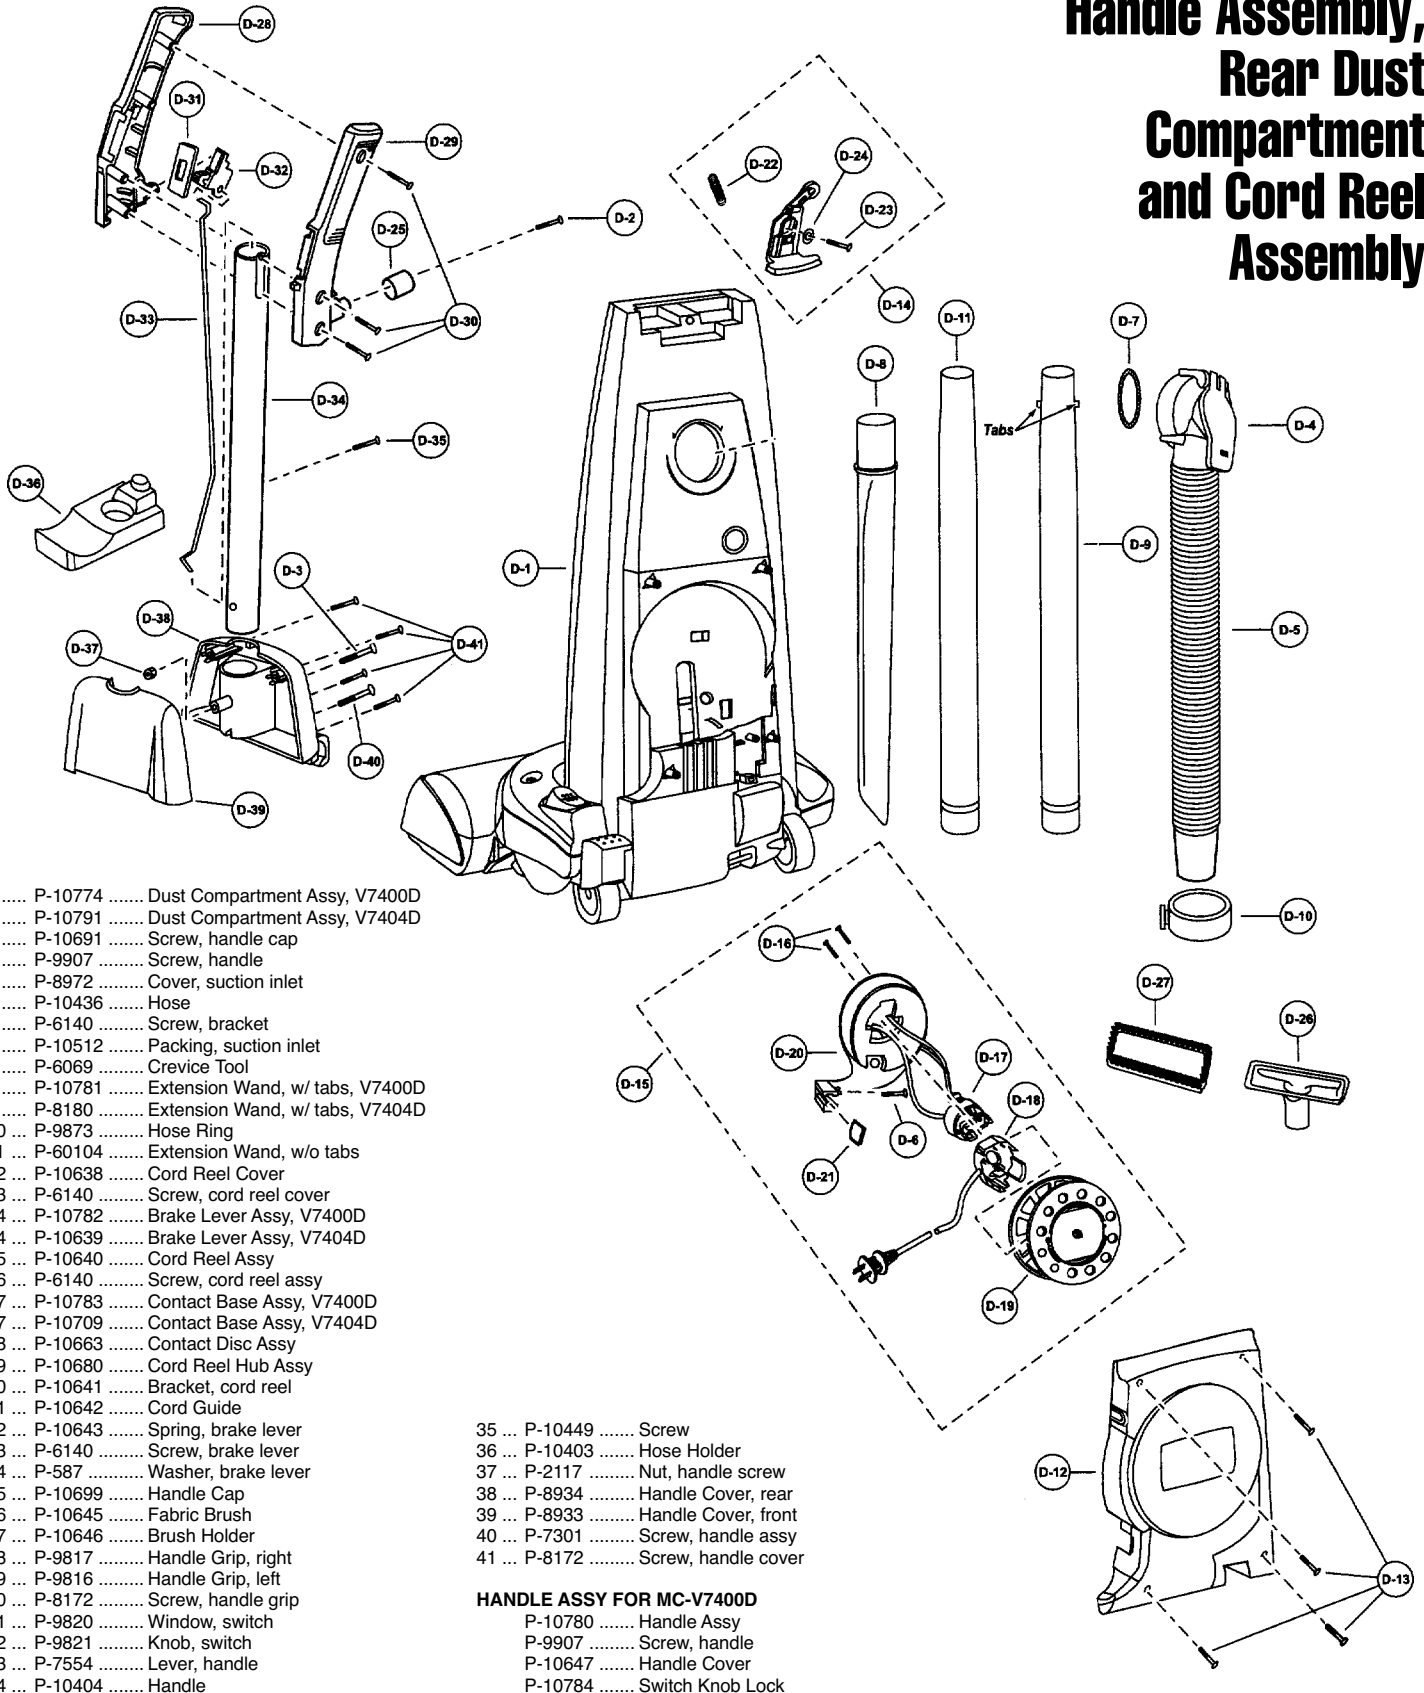

Models: MC-V7400D, MC-V7407D

Handle Assembly, Rear Dust Compartment and Cord Reel Assembly

- 1 ..... P-10774 ..... Dust Compartment Assy, V7400D
- 1 ..... P-10791 ..... Dust Compartment Assy, V7404D
- 2 ..... P-10691 ..... Screw, handle cap
- 3 ..... P-9907 ..... Screw, handle
- 4 ..... P-8972 ..... Cover, suction inlet
- 5 ..... P-10436 ..... Hose
- 6 ..... P-6140 ..... Screw, bracket
- 7 ..... P-10512 ..... Packing, suction inlet
- 8 ..... P-6069 ..... Crevice Tool
- 9 ..... P-10781 ..... Extension Wand, w/ tabs, V7400D
- 9 ..... P-8180 ..... Extension Wand, w/ tabs, V7404D
- 10 ..... P-9873 ..... Hose Ring
- 11 ..... P-60104 ..... Extension Wand, w/o tabs
- 12 ..... P-10638 ..... Cord Reel Cover
- 13 ..... P-6140 ..... Screw, cord reel cover
- 14 ..... P-10782 ..... Brake Lever Assy, V7400D
- 14 ..... P-10639 ..... Brake Lever Assy, V7404D
- 15 ..... P-10640 ..... Cord Reel Assy
- 16 ..... P-6140 ..... Screw, cord reel assy
- 17 ..... P-10783 ..... Contact Base Assy, V7400D
- 17 ..... P-10709 ..... Contact Base Assy, V7404D
- 18 ..... P-10663 ..... Contact Disc Assy
- 19 ..... P-10680 ..... Cord Reel Hub Assy
- 20 ..... P-10641 ..... Bracket, cord reel
- 21 ..... P-10642 ..... Cord Guide
- 22 ..... P-10643 ..... Spring, brake lever
- 23 ..... P-6140 ..... Screw, brake lever
- 24 ..... P-587 ..... Washer, brake lever
- 25 ..... P-10699 ..... Handle Cap
- 26 ..... P-10645 ..... Fabric Brush
- 27 ..... P-10646 ..... Brush Holder
- 28 ..... P-9817 ..... Handle Grip, right
- 29 ..... P-9816 ..... Handle Grip, left
- 30 ..... P-8172 ..... Screw, handle grip
- 31 ..... P-9820 ..... Window, switch
- 32 ..... P-9821 ..... Knob, switch
- 33 ..... P-7554 ..... Lever, handle
- 34 ..... P-10404 ..... Handle

- 35 ..... P-10449 ..... Screw
- 36 ..... P-10403 ..... Hose Holder
- 37 ..... P-2117 ..... Nut, handle screw
- 38 ..... P-8934 ..... Handle Cover, rear
- 39 ..... P-8933 ..... Handle Cover, front
- 40 ..... P-7301 ..... Screw, handle assy
- 41 ..... P-8172 ..... Screw, handle cover

1. **HANDLE ASSY FOR MC-V7400D**
2. P-10780 ..... Handle Assy
   - P-9907 ..... Screw, handle
   - P-10647 ..... Handle Cover
   - P-10784 ..... Switch Knob Lock