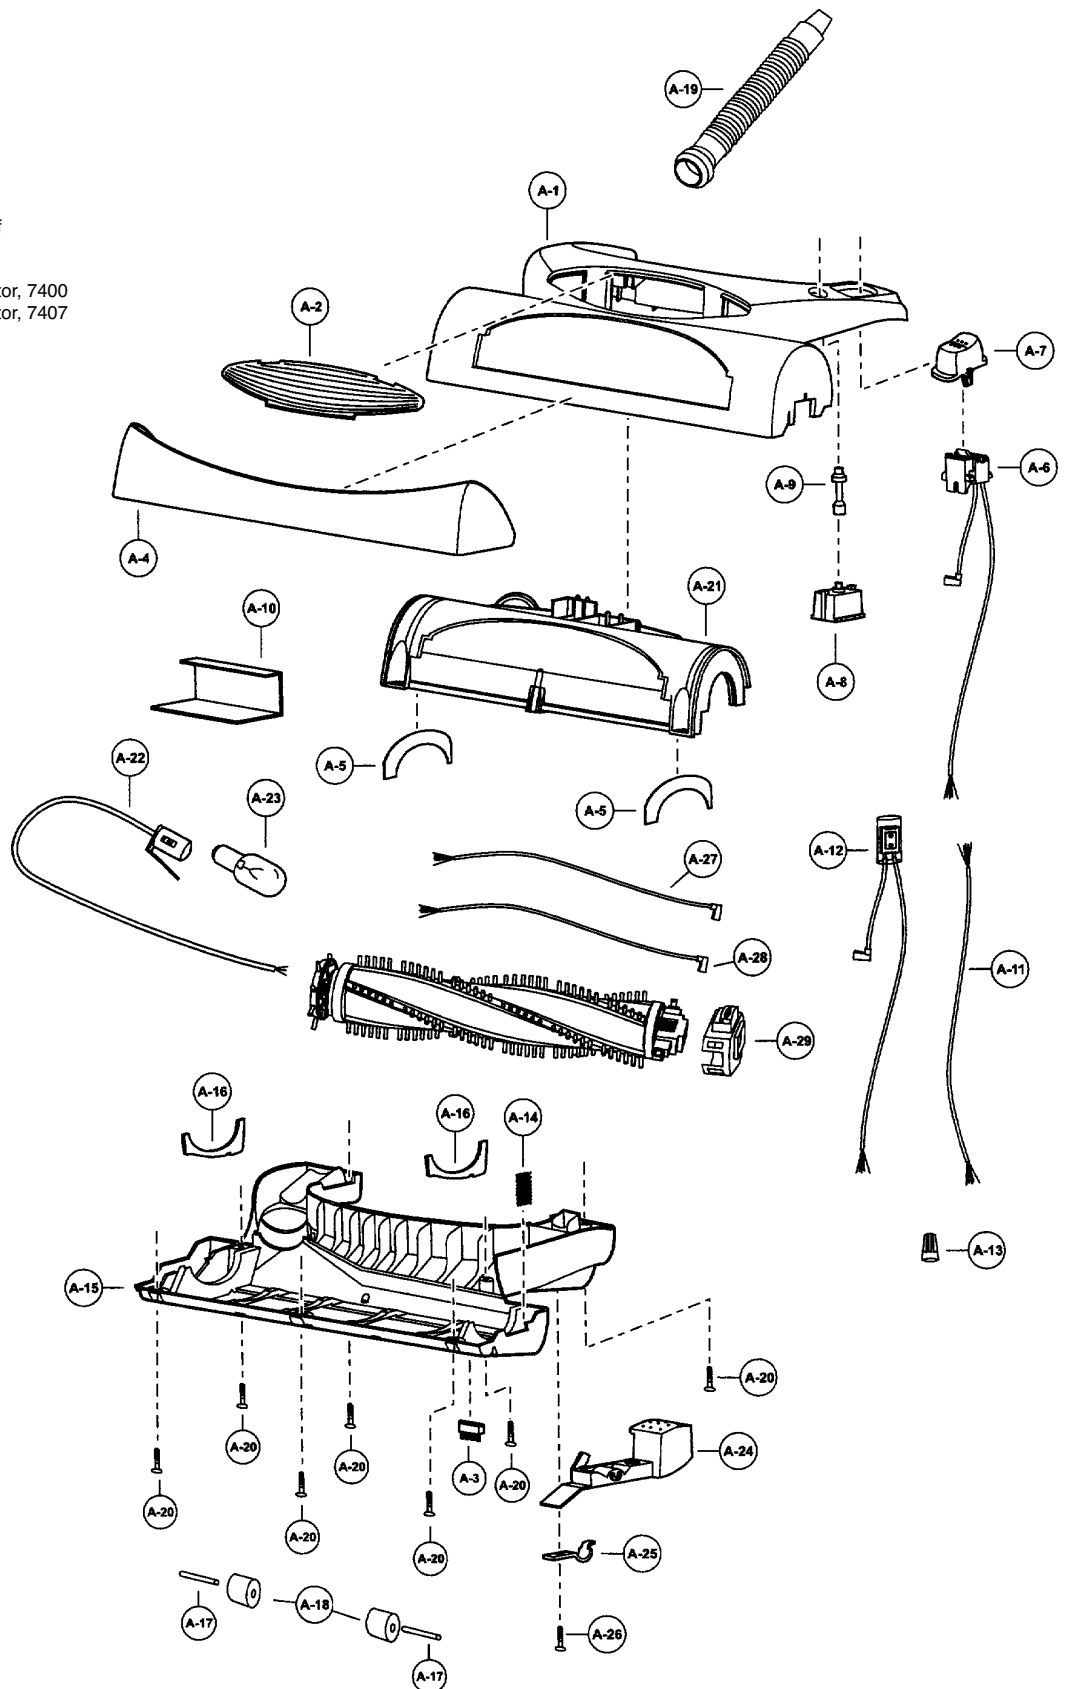

## Nozzle Housing

- 1 ..... P-10737 ..... Nozzle Housing, V7400D
- 1 ..... P-10789 ..... Nozzle Housing, V7407D
- 2 ..... P-10738 ..... Window
- 3 ..... P-10739 ..... Brush "A"
- 4 ..... P-10740 ..... Furniture Guard
- 5 ..... P-10741 ..... Felt, upper
- 6 ..... P-10742 ..... Switch Assy, agitator, on/off
- 7 ..... P-10743 ..... Button, agitator, on/off
- 8 ..... P-10586 ..... Overload Protector
- 9 ..... P-10744 ..... Extension, overload protector, 7400
- 9 ..... P-00127 ..... Extension, overload protector, 7407
- 10 ... P-10745 ..... Reflector
- 11 ... P-10746 ..... Lead Wire
- 12 ..... Thermal Protector
- 13 ... P-000623 ..... Wire Connector
- 14 ... P-10747 ..... Filter
- 15 ... P-10748 ..... Lower Plate
- 16 ... P-10749 ..... Felt, lower plate
- 17 ... P-10750 ..... Shaft, wheel
- 18 ... P-10751 ..... Wheel
- 19 ... P-10752 ..... Nozzle Hose
- 20 ... P-6140 ..... Screw, lower plate
- 21 ... P-10753 ..... Nozzle Cover
- 22 ... P-10754 ..... Socket, bulb
- 23 ... P-7550 ..... Bulb
- 24 ... P-10755 ..... Pedal
- 25 ... P-10756 ..... Plate, pedal
- 26 ... P-6140 ..... Screw, pedal plate
- 27 ... P-10757 ..... Lead Wire, brown
- 28 ..... Lead Wire, blue
- 29 ... P-10758 ..... Motor Support

- 35 ..... P-10449 ..... Screw
- 36 ..... P-10403 ..... Hose Holder
- 37 ..... P-2117 ..... Nut, handle screw
- 38 ..... P-8934 ..... Handle Cover, rear
- 39 ..... P-8933 ..... Handle Cover, front
- 40 ..... P-7301 ..... Screw, handle assy
- 41 ..... P-8172 ..... Screw, handle cover