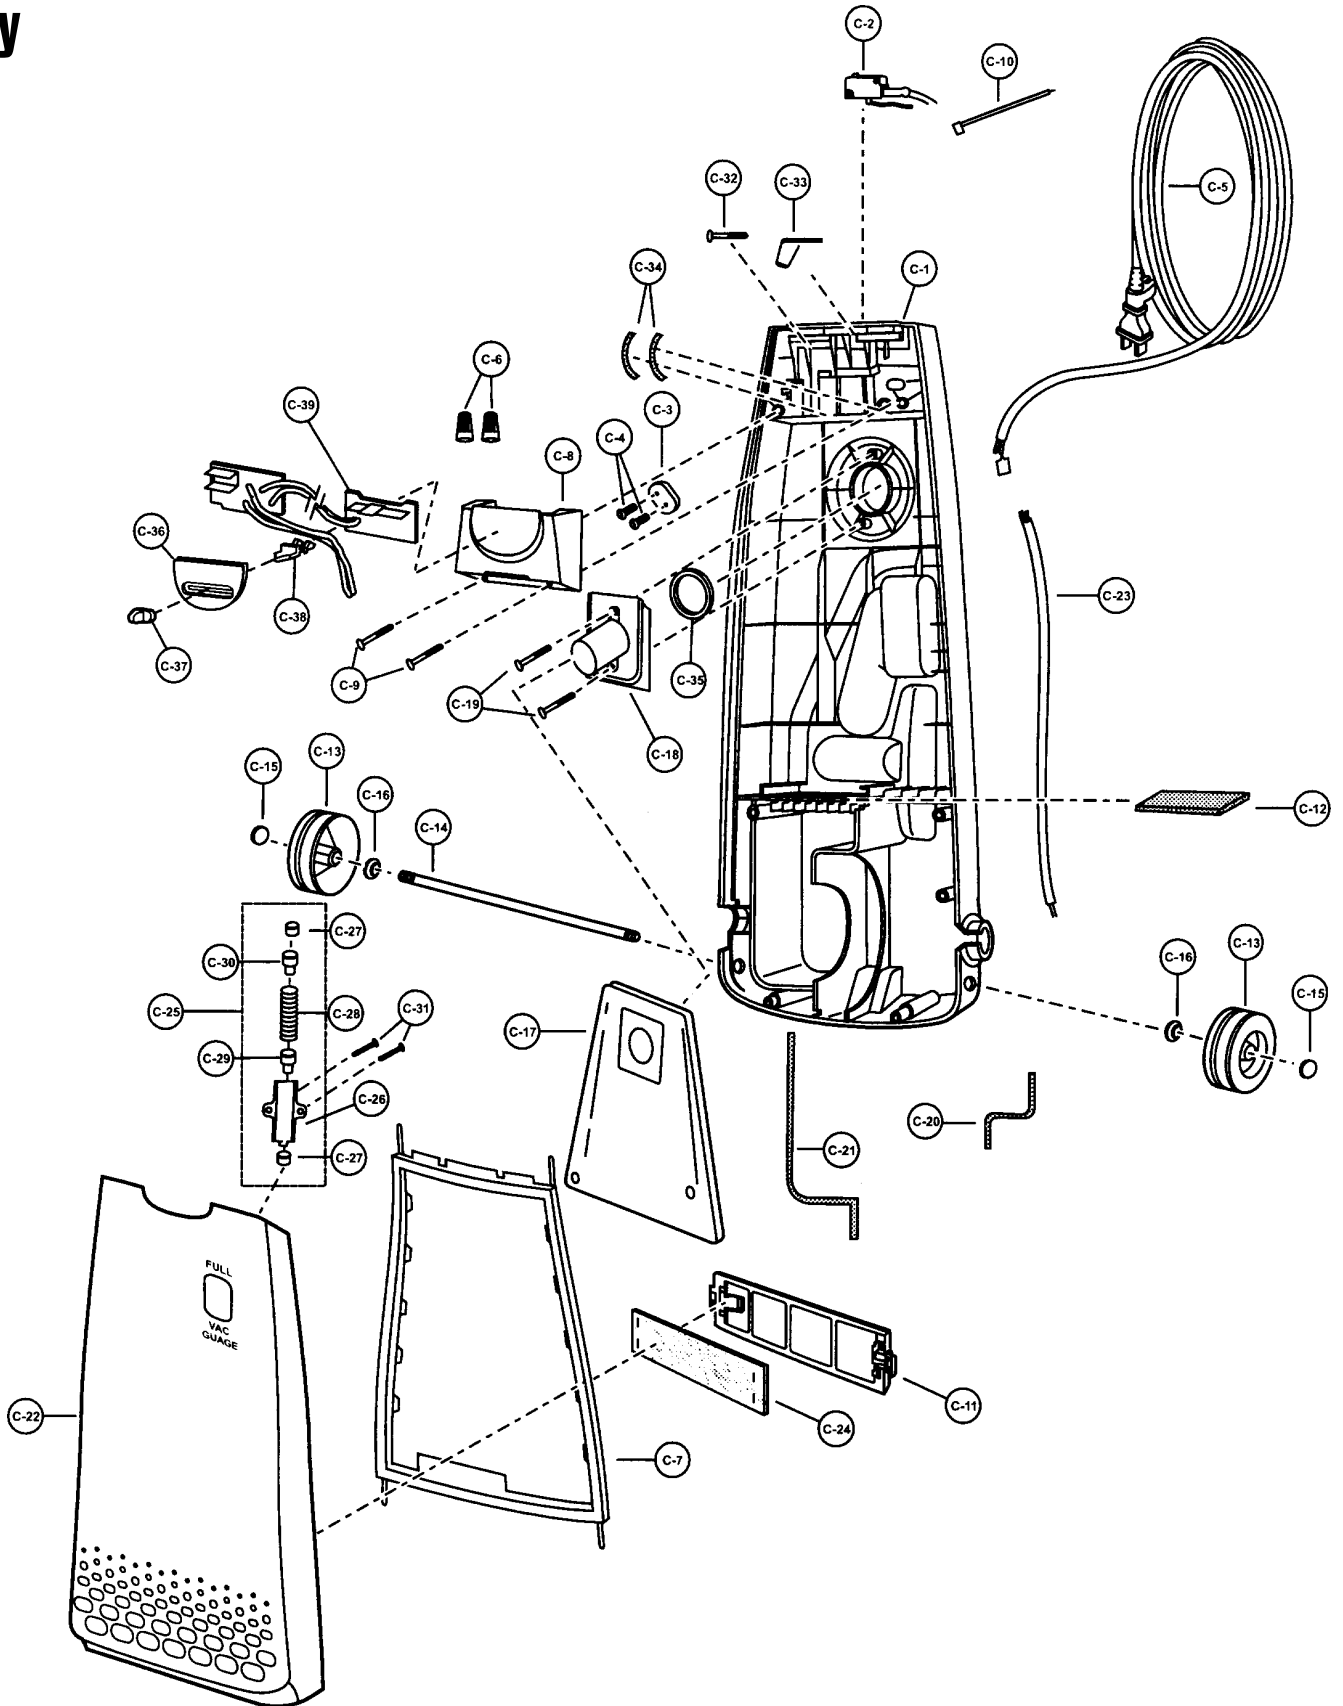

Models: MC-V7388

Body