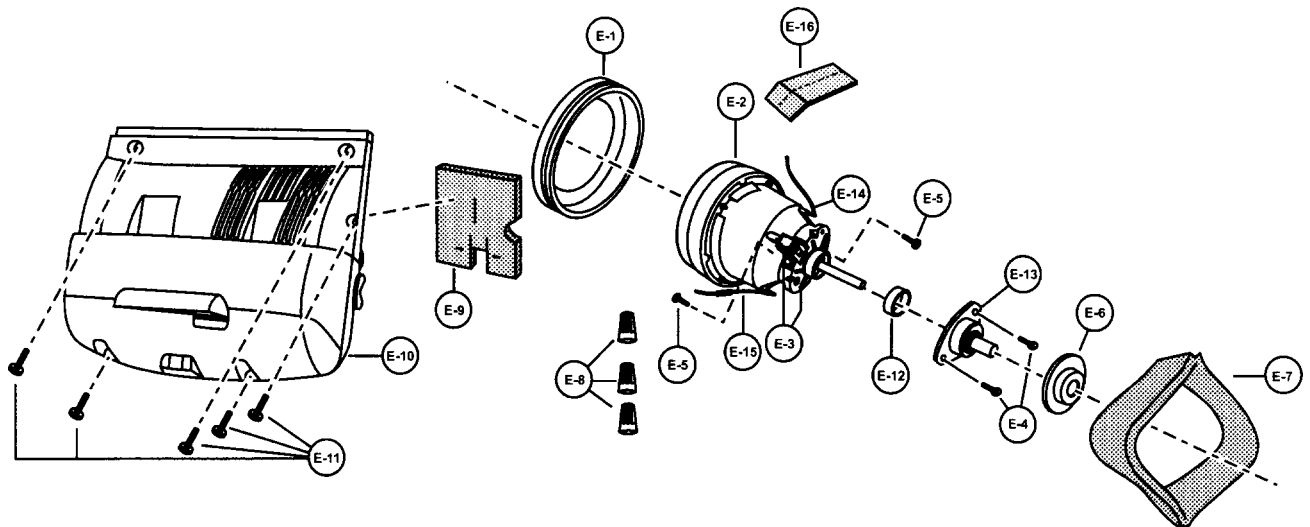

Motor Case and Motor

1 ..... P-0293 ..... Motor support rubber, front
2 ..... P-10933 ..... Fan motor unit
3 ..... P-8182 ..... Carbon brush assembly
4 ..... P-111435 ..... Screw, flange
5 ..... P-9823 ..... Screw, carbon brush assembly
6 ..... P-9911 ..... Motor support rubber, rear
7 ..... P-10670 ..... Noise suppressor
8 ..... P-000623 ..... Wire connector
9 ..... P-9874 ..... Packing, rear cover
10 ... P-10934 ..... Motor case
11 ... P-8172 ..... Screw, motor case
12 ... P-8184 ..... Ring, spacer
13 ... P-111436 ..... Flange
14 ... P-10712 ..... Lead wire
15 ... P-10688 ..... Lead wire assembly
16 ... P-10649 ..... cooling guide