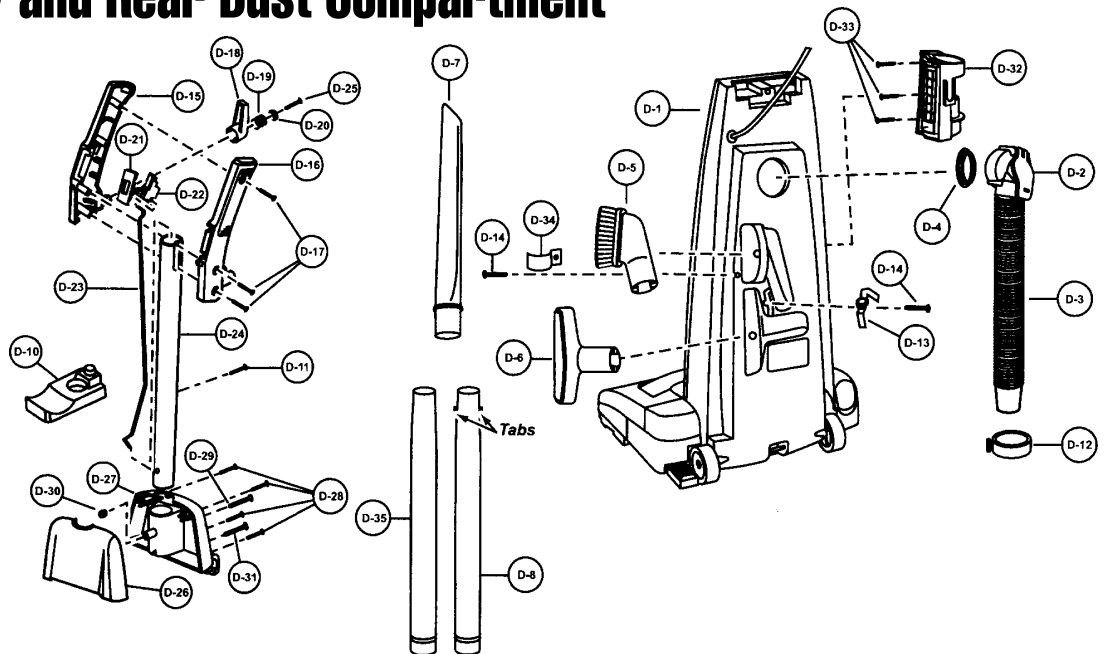

Handle Assembly and Rear Dust Compartment

- 1 ..... P-111445 ..... Dust compartment
- 2 ..... P-8972 ..... Cover, suction inlet
- 3 ..... P-10436 ..... Hose
- 4 ..... P-10512 ..... Packing, suction inlet
- 5 ..... P-6088 ..... Dusting brush
- 6 ..... P-6620 ..... Upholstery tool
- 7 ..... P-6069 ..... Crevice tool
- 8 ..... P-8180 ..... Wand, with tabs
- 10 ... P-10403 ..... Hose holder
- 11 ... P-10449 ..... Screw, hose holder
- 12 ... P-9873 ..... Hose ring
- 13 ... P-9897 ..... Holder dusting brush
- 14 ... P-6140 ..... Screw
- 15 ... P-9817 ..... Handle grip, right
- 16 ... P-9818 ..... Handle grip, left
- 17 ... P-8172 ..... Screw, handle grip
- 18 ... P-9819 ..... Upper cord hook
- 19 ... P-7670 ..... Spring, cord hook
- 20 ... P-587 ..... Washer, cord hook
- 21 ... P-9820 ..... Window, switch
- 22 ... P-9821 ..... Knob, switch
- 23 ... P-7554 ..... Lever, handle
- 24 ... P-10404 ..... handle
- 25 ... P-8172 ..... Screw, cord hook
- 26 ... P-10932 ..... handle cover, front
- 27 ... P-8934 ..... handle cover, rear
- 28 ... P-8172 ..... Screw, handle cover
- 29 ... P-7301 ..... Screw, handle
- 30 ... P-2117 ..... Nut, handle screw
- 31 ... P-9907 ..... Screw, handle assembly
- 32 ... P-111459 ..... Wand holder
- 33 ... P-6140 ..... Screw, wand holder
- 34 ... P-7070 ..... Extension wand holder