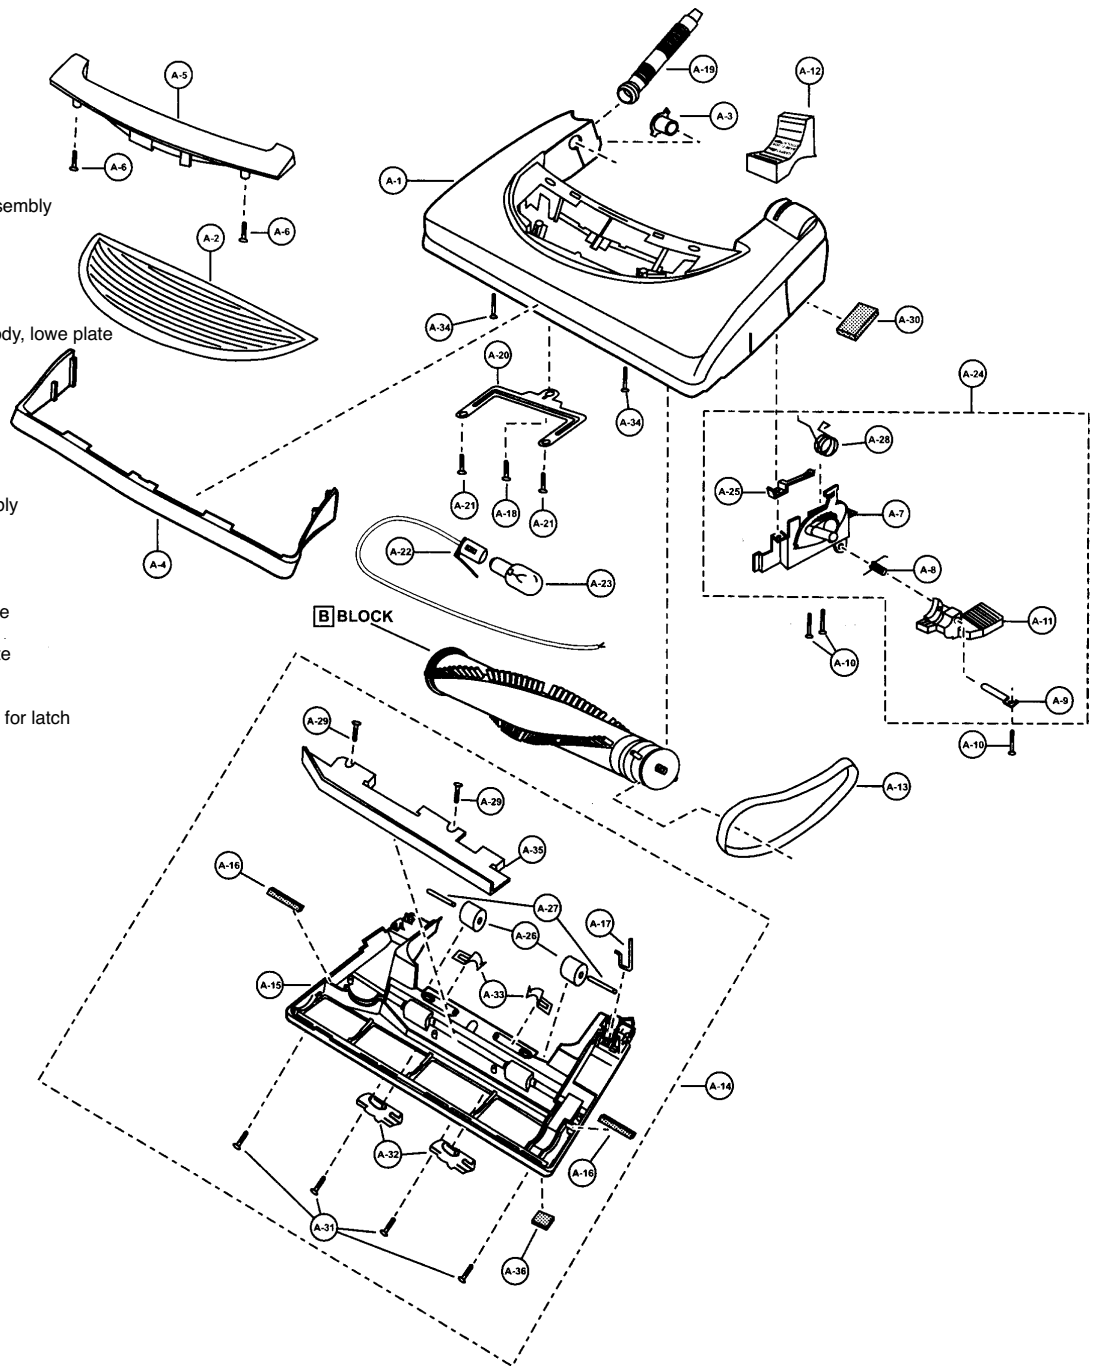

Models: MC-V7388

Nozzle Housing

- 1 P-111441 Nozzle housing
- 2 P-9854 Window
- 3 P-10819 Shaft, plastic
- 4 P-10351 Furniture guard
- 5 P-10920 Light cover
- 6 P-8172 screw, light cover
- 7 P-111251 Bracket assembly
- 8 P-9857 Spring, pedal
- 9 P-513 Shaft, pedal
- 10 ... P-000132 Screw, pedal/frame assembly
- 11 ... P-4720 Pedal, black
- 12 ... P-10835 Foot pedal cover
- 13 ... P-10599 Belt, flat
- 14 ... P-10672 Lower plate assembly
- 15 ... P-10681 Lower plate
- 16 ... P-10394 Packing, lower plate/body, lowe plate
- 17 ... P-9861 Belt cover
- 18 ... P-6800 Screw, slider support
- 19 ... P-10304 Nozzle hose
- 20 ... P-10353 Slider support
- 21 ... P-0001322 ... Screw, slider support
- 22 ... P-11103 Socket, bulb
- 23 ... P-7550 bulb
- 24 ... P-10733 Handle release assembly
- 25 ... P-9886 Spring, foot gear pedal
- 26 ... P-9888 Wheel
- 27 ... P-10968 Shaft, wheel
- 28 ... P-02184 Spring, shifter return
- 29 ... P-6140 Screw, body, lower plate
- 30 ... P-98103 Packing, nozzle
- 31 ... P-98104 Screw, metal lower plate
- 32 ... P-2444 Latch
- 33 ... P-9846 Spring, stop latch
- 34 ... P-683 Screw, nozzle housing, for latch
- 35 ... P-9766 Body, lower plate
- 36 ... P-10715 Packing dirt guard

Models: MC-V7388

Agitator Assembly

- 1 P-111441 Agitator assembly
- 2 P-111463 Brush, 3 pcs.
- 3 P-111464 Agitator pulley
- 4 P-10801 Agitator holder
- 5 P-10376 Filter
- 6 P-9709 End cap, right
- 7 P-9708 End cap, left
- 8 P-5701 Agitator shaft
- 9 P-111465 Ring clip
- 10 ... P-111466 Spacer