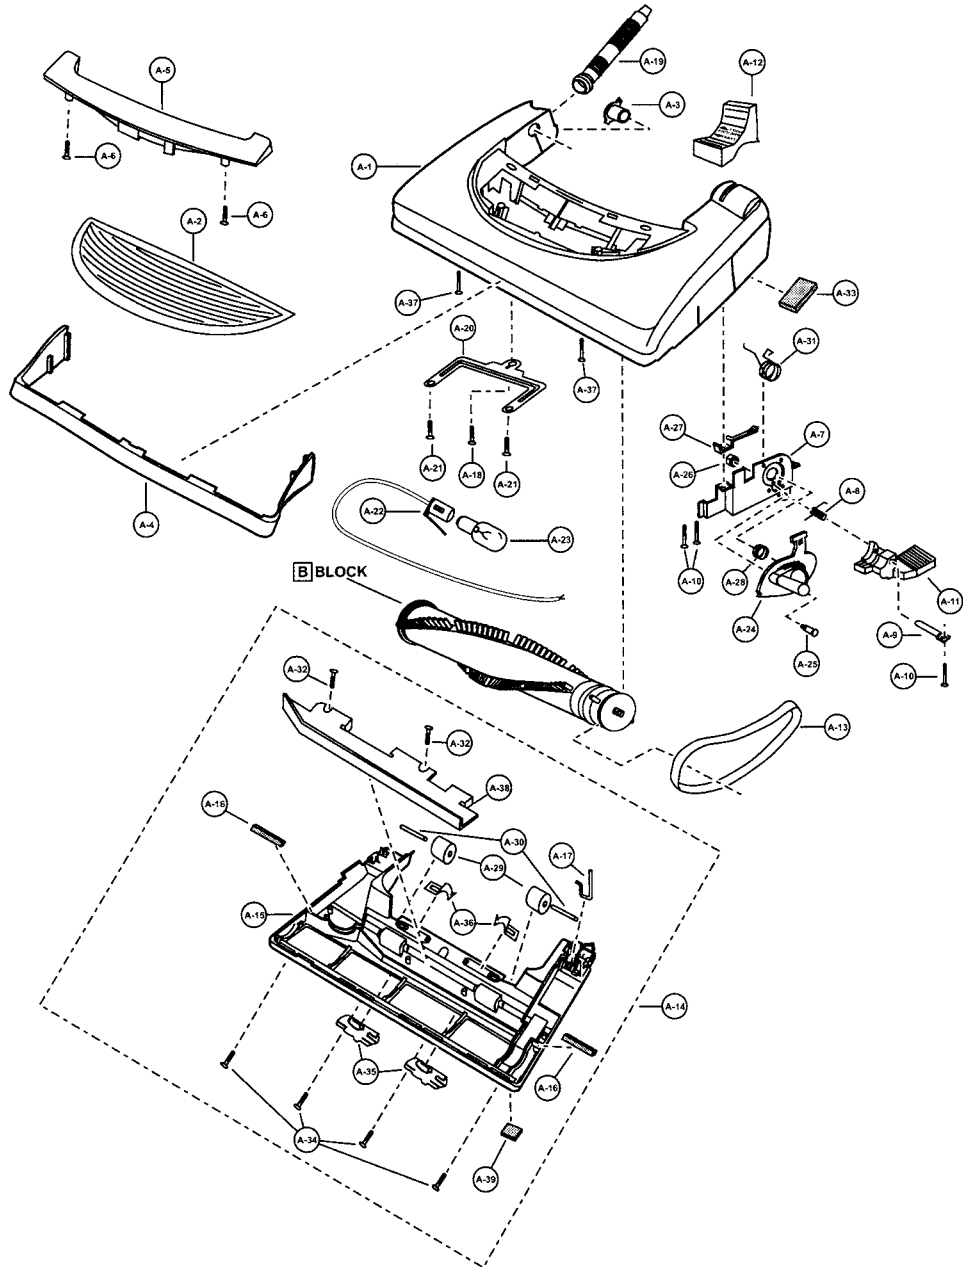

Models: MC-V7368

Nozzle Housing

- 1..... P-10919..... Nozzle housing
- 2..... P-9854..... Window
- 3..... P-10819..... Shaft, plastic
- 4..... P-10351..... Furniture guard
- 5..... P-10920..... Light cover
- 6..... P-8172..... Screw, light cover
- 7..... P-111251..... Frame
- 8..... P-9857..... Spring, pedal
- 9..... P-513..... Shaft, pedal
- 10..... P-02181..... Screw, pedal/frame assembly
- 11..... P-4720..... Pedal, black
- 12..... P-9880..... Foot pedal cover
- 13..... P-00181..... Belt, flat
- 14..... P-10672..... Lower plate assembly
- 15..... P-10681..... Lower plate
- 16..... P-10394..... Packing, lower plate/body, lower plate
- 17..... P-9861..... Belt cover
- 18..... P-6800..... Screw, slider support
- 19..... P-9862..... Nozzle house
- 20..... P-10353..... Slider support
- 21..... P-6140..... Screw, slider support
- 22..... P-7550..... Bulb
- 23..... P-111252..... Pedal gear assembly
- 24..... P-111252..... Pedal gear assembly
- 25..... P-9884..... Shoulder screw
- 26..... P-9885..... Nut/lock washer
- 27..... P-02183..... Spring, foot gear assembly
- 28..... P-9887..... Spring, pedal gear assembly
- 29..... P-9888..... Wheel
- 30..... P-10357..... Shaft, wheel
- 31..... P-02184..... Spring, shifter return
- 32..... P-6140..... Screw, body/lower plate
- 33..... P-98103..... Packing, nozzle
- 34..... P-98104..... Screw, metal lower plate
- 35..... P-2444..... Latch, lower plate
- 36..... P-9846..... Spring, stop latch
- 37..... P-683..... Screw, nozzle housing, for latch
- 38..... P-9766..... Body, lower plate
- 39..... P-10715..... Packing, dirt guard