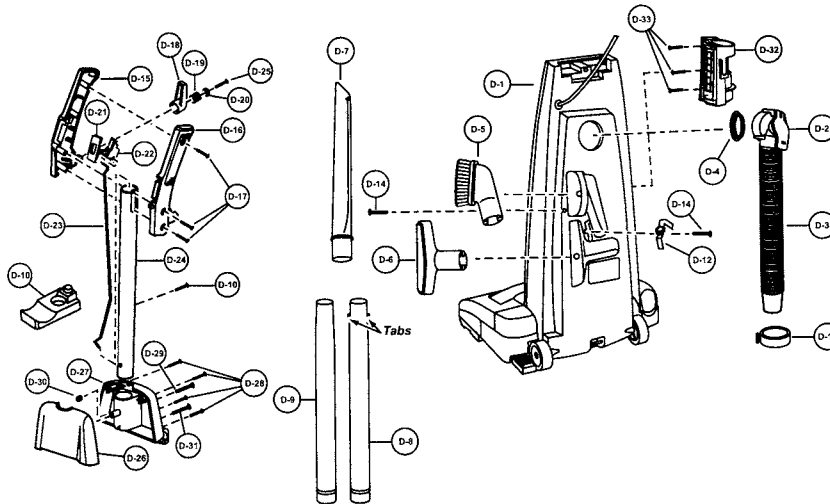

Handle Assembly and Rear Dust Compartment

1..... P-40507..... Dust compartment 2..... P-8972..... Cover, suction inlet 3..... P-10436..... Hose 4..... P-10512..... Packing, suction inlet 5..... P-6088..... Dusting brush 6..... P-6620..... Upholstery tool 7..... P-10805..... Crevice tool 8..... P-10781..... Wand, with tabs 9..... P-60104..... Extension wand 10..... P-10403..... Hose holder 11..... P-10449..... Screw, hose holder 12..... P-9873..... Hose ring 13..... P-9897..... Holder, dusting brush 14..... P-6140..... Screw 15..... P-9817..... Handle grip, right 16..... P-9818..... Handle grip, left 17..... P-8172..... Screw, handle grip	18..... P-9819..... Upper cord hook 19..... P-7670..... Spring, cord hook 20..... P-587..... Washer, cord hook 21..... P-9820..... Window, switch 22..... P-9821..... knob, switch 23..... P-7554..... Lever, handle 24..... P-10404..... Handle 25..... P-8172..... Screw, cord hook 26..... P-10932..... Handle cover, front 27..... P-8934..... Handle cover, rear 28..... P-8172..... Screw, handle cover 29..... P-7301..... Screw, handle 30..... P-2117..... Nut, handle screw 31..... P-9907..... Screw, handle assembly 32..... P-5465..... Wand holder 33..... P-6140..... Screw, wand holder