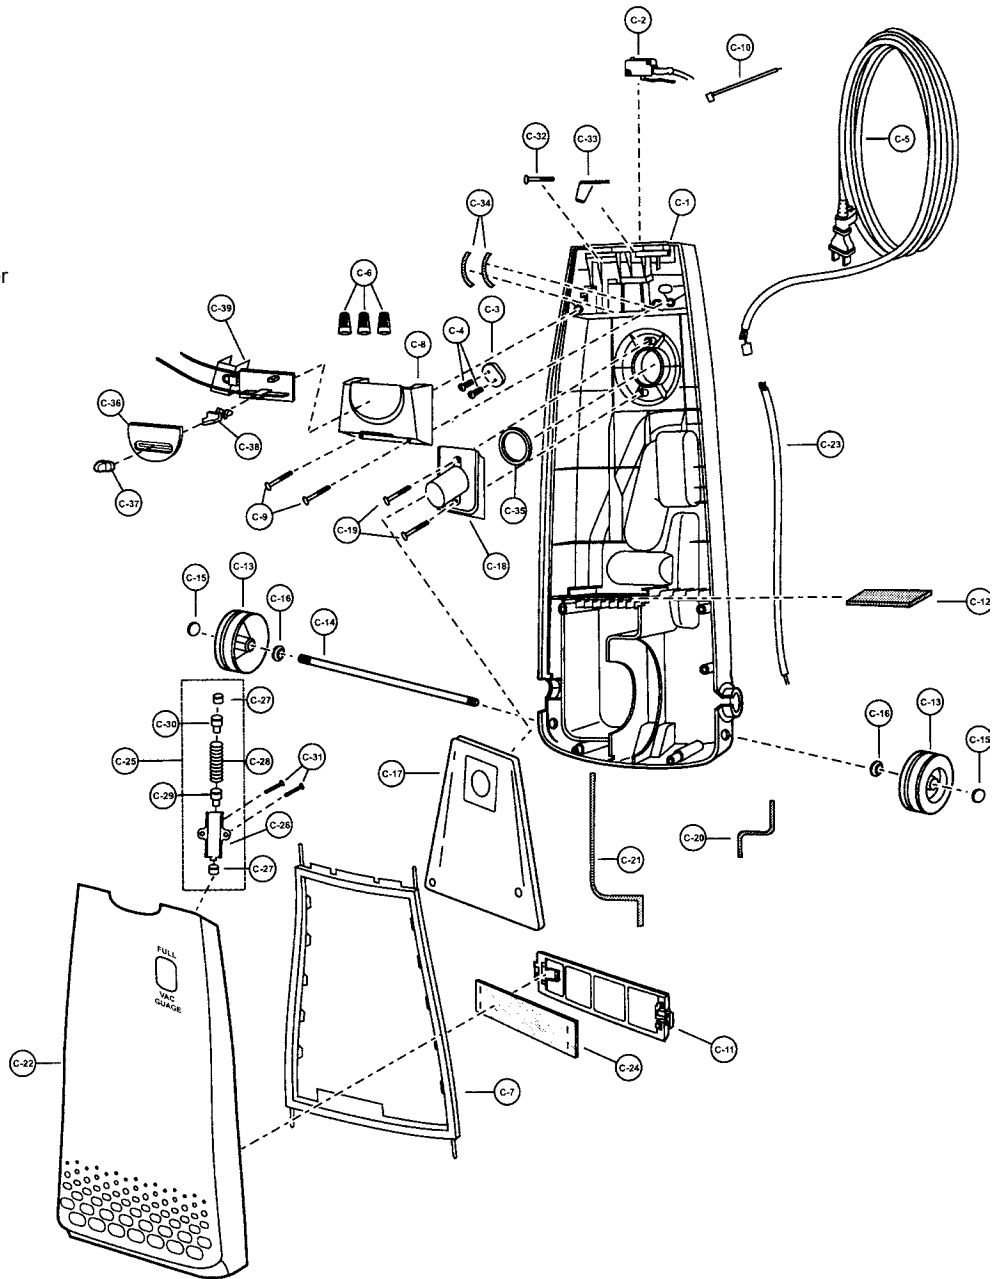

Models: MC-V7368

Body

- 1..... P-40507..... Dust compartment
- 2..... P-0696..... On-off switch
- 3..... P-0698..... Cord stopper
- 4..... P-6140..... Screw, cord-stopper
- 5..... P-10717..... Power cord
- 6..... P-000623..... Wire connector
- 7..... P-10925..... Packing, dust container
- 8..... P-10926..... Switch cover
- 9..... P-6140..... Screw, switch cover
- 10..... P-9892..... Lead wire, black
- 11..... P-9893..... Filter supporter
- 12..... P-7023..... Secondary filter, foam
- 13..... P-0114..... Wheel
- 14..... P-16005..... Shaft, wheel
- 15..... P-74009..... Stopper, wheel
- 16..... P-6115..... Washer, wheel
- 17..... P-145M..... Dust bag, type U6
- 18..... P-10358..... Bag supporter
- 19..... P-6140..... Screw, bag supporter
- 20..... P-10697..... Packing, right
- 21..... P-10698..... Packing, left
- 22..... P-10927..... Dust cover
- 23..... P-3820..... Wire cord
- 24..... P-10928..... Exhaust filter, HEPA
- 25..... P-10718..... Indicator assembly
- 26..... P-98109..... Body, indicator
- 27..... P-9300..... Packing, indicator
- 28..... P-10400..... Spring, indicator
- 29..... P-000149..... Lead, indicator
- 30..... P-000147..... Cap, indicator
- 31..... P-4104..... Screw, indicator
- 32..... P-6800..... Screw, on-off switch
- 33..... P-0701..... Switch lever
- 34..... P-811105..... Tight packing
- 35..... P-10719..... Packing, suction inlet
- 36..... P-MCV193H..... Ornamental plate
- 37..... P-10929..... Button
- 38..... P-10930..... Slider
- 39..... P-10931..... PCB assembly with heatsink