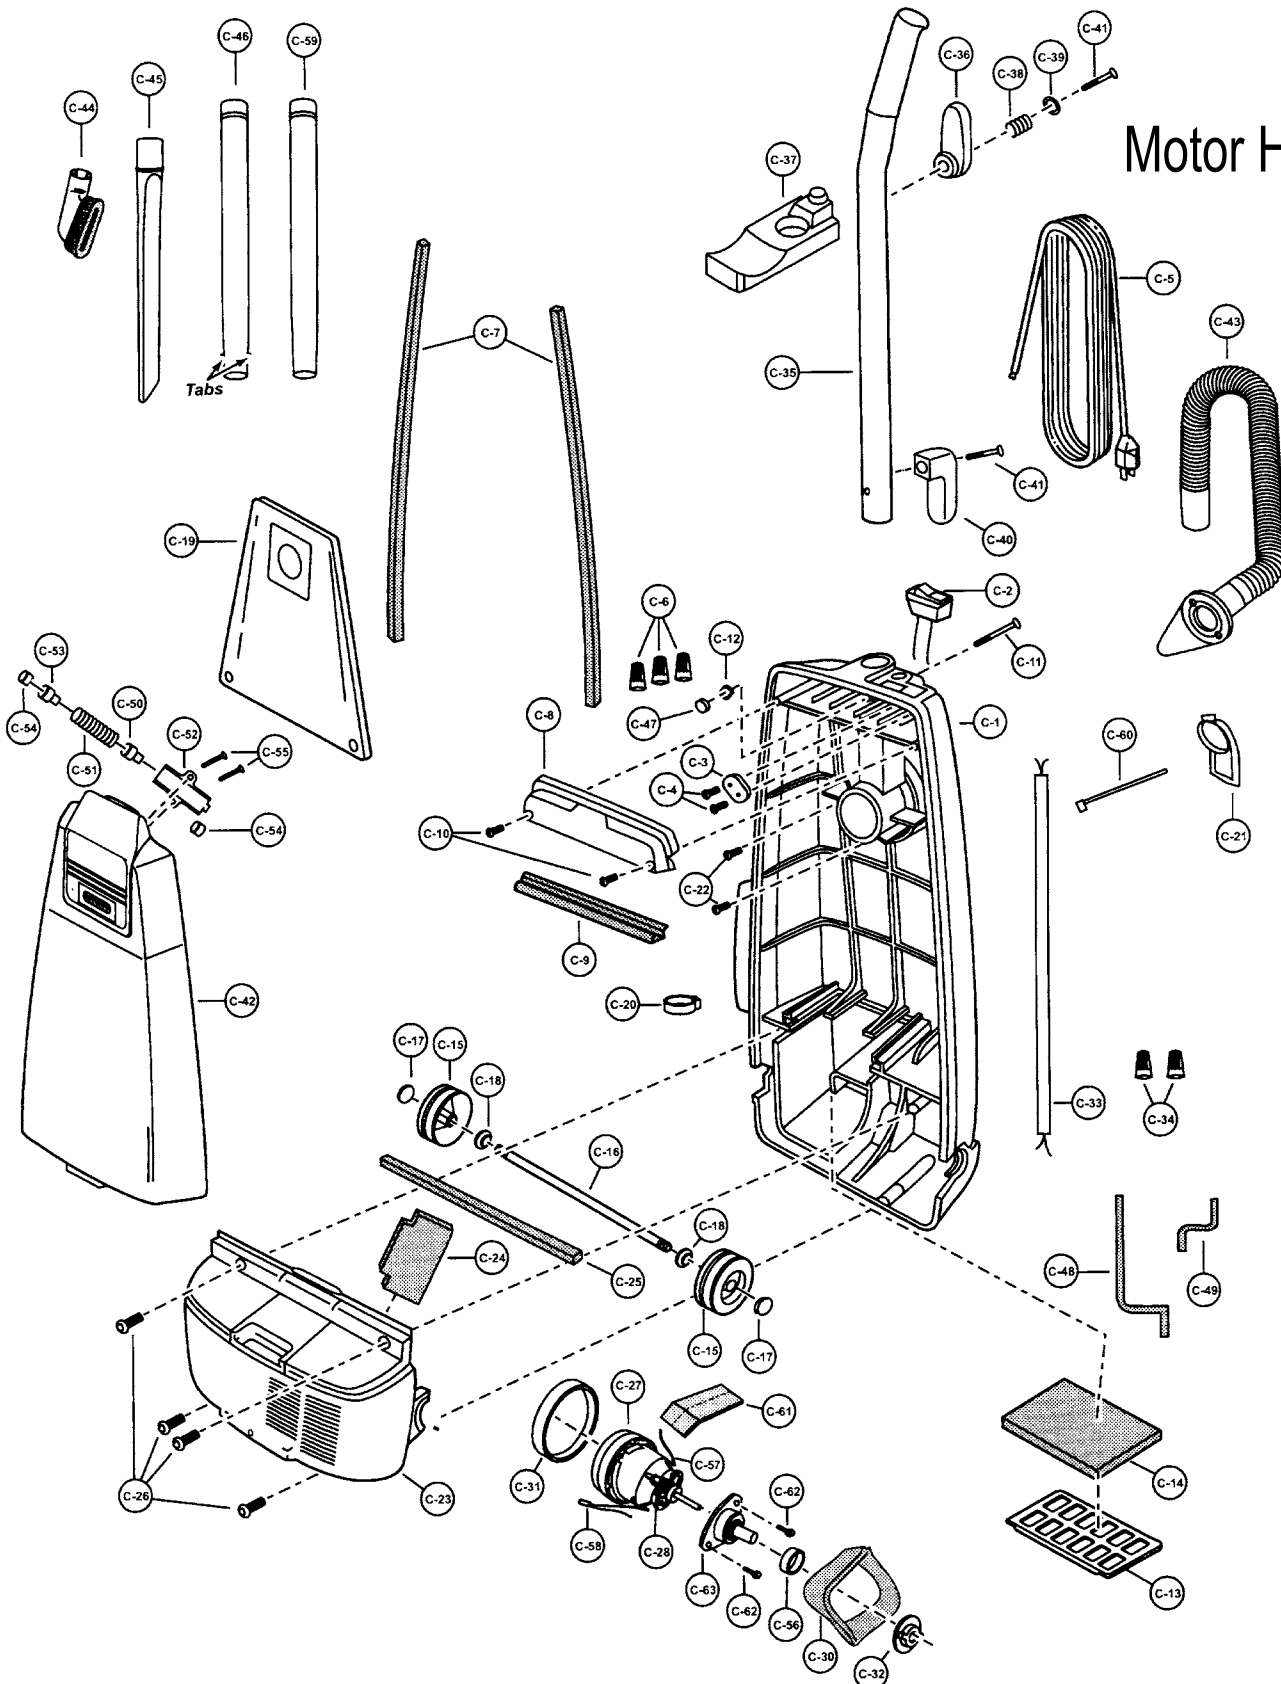

Models: MC-V7358

Body/
Motor Housing/
Motor