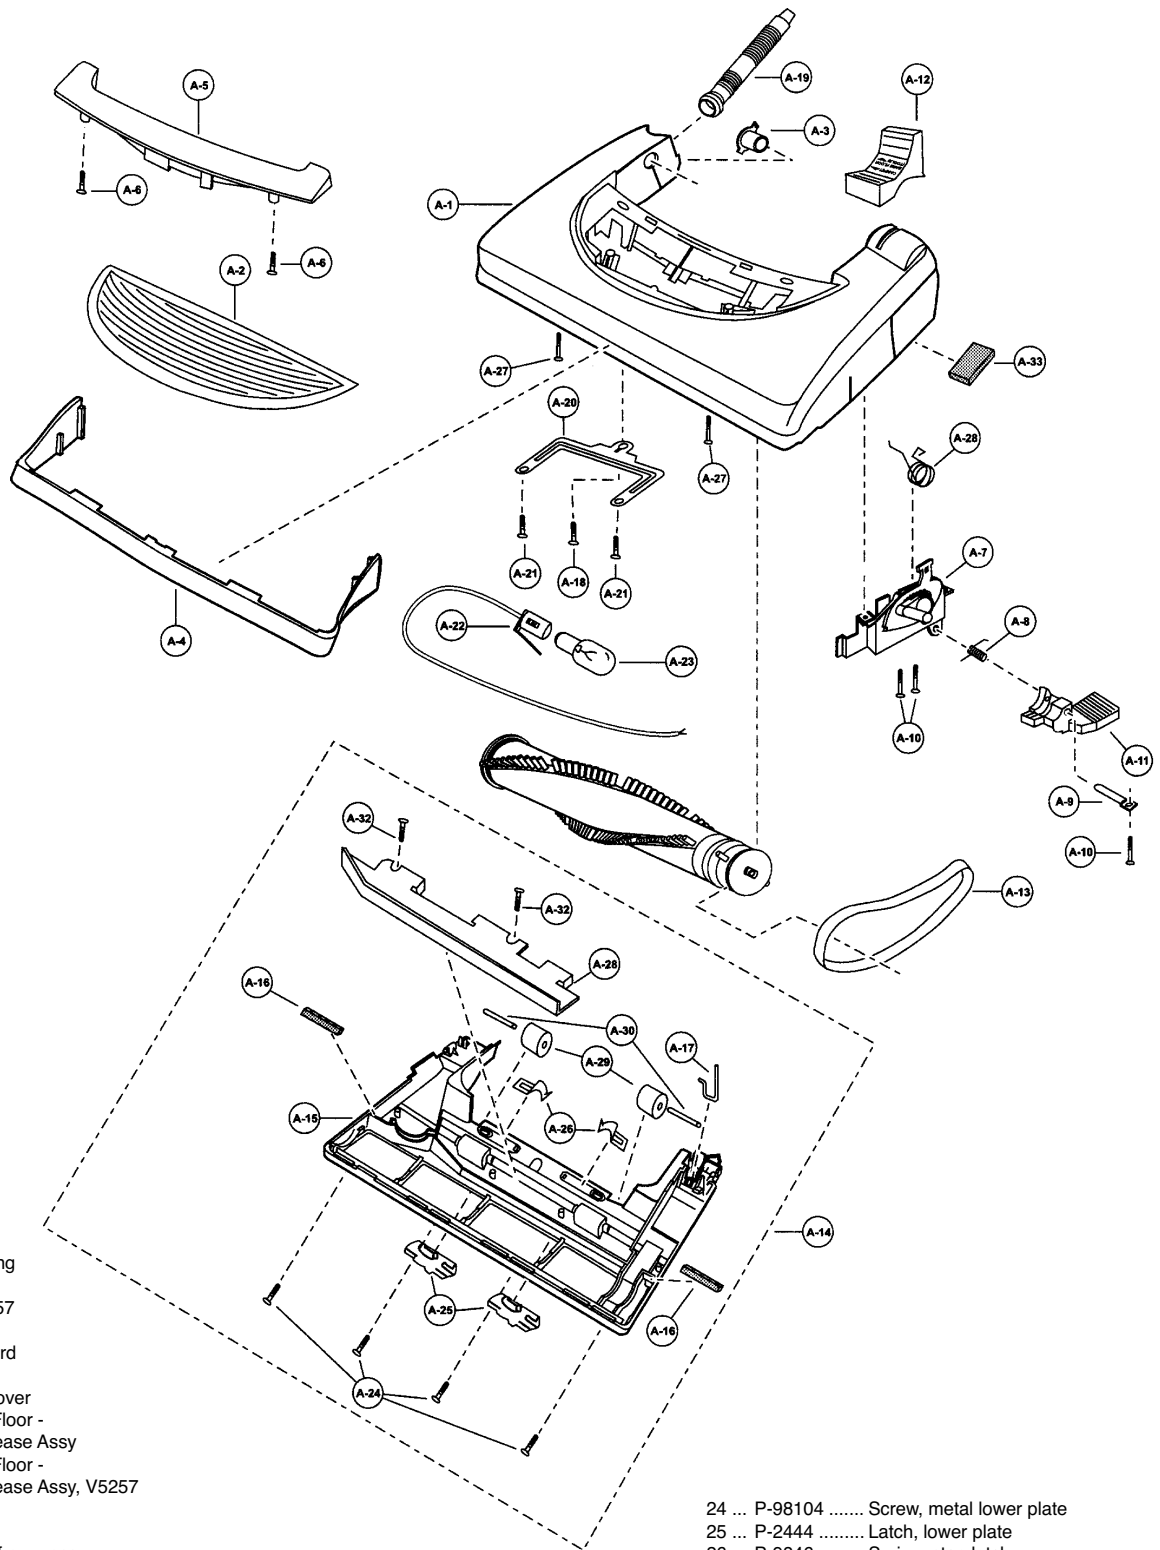

PANASONIC

V-Series Uprights

Models: MC-V7348, MC-V5257

- 1 P-10834 Nozzle Housing
- 2 P-9884 Window
- 2 P-9885 Window, V5257
- 3 P-9302 Shaft, plastic
- 4 P-10351 Furniture Guard
- 5 P-8921 Light Cover
- 6 P-8172 Screw, light cover
- 7 P-10733 Carpet/Bare Floor -
Handle Release Assy
- 7 P-10914 Carpet/Bare Floor -
Handle Release Assy, V5257
- 8 P-9857 Spring, pedal
- 9 P-513 Shaft, pedal
- 10 ... P-02181 Screw, pedal/frame assy
- 11 ... P-4720 Pedal, black
- 12 ... P-10835 Foot Pedal Cover
- 13 ... P-V270B Belt, UB8, 2 pack
- 13 ... P-00181 Belt, each, V5257
- 14 ... P-10672 Bottom Plate Assy
- 15 ... P-10681 Lower Plate
- 16 ... P-10394 packing, lower plate/body

- 17 ... P-9861 Belt Cover
- 18 ... P-6800 Screw, slider support
- 19 ... P-10304 Nozzle Hose
- 20 ... P-10353 Slider Support
- 21 ... P-6140 Screw, slider support
- 22 ... P-9367 Socket, bulb
- 23 ... P-7550 Bulb

- 24 ... P-98104 Screw, metal lower plate
- 25 ... P-2444 Latch, lower plate
- 26 ... P-9846 Spring, stop latch
- 27 ... P-683 Screw, nozzle housing latch
- 28 ... P-9766 Body, lower plate
- 29 ... P-9888 Wheel
- 30 ... P-10357 Shaft, wheel
- 31 ... P-02184 Spring, shifter return
- 32 ... P-6140 Screw, body, lower plate
- 33 ... P-98103 Packing, nozzle

Agitator Assembly

- | | | |
|---|------------------------------------|---------------------------------|
| 1 P-10682 Agitator Assembly | 5 P-10376 Filter | 10 .. P-8403 Brush Holder |
| 2 P-10375 Brush, 4 piece | 6 P-9709 End Cap, right | 11 .. P-10378 Spring Pin |
| 2 P-10915 Brush, 4 piece, V5257 | 7 P-9708 End Cap, left | 12 .. P-10716 Spacer |
| 3 P-10683 Agitator Pulley | 8 P-10684 Agitator Shaft | |
| 4 P-10801 Agitator Holder | 9 P-4003 E-Clip | |