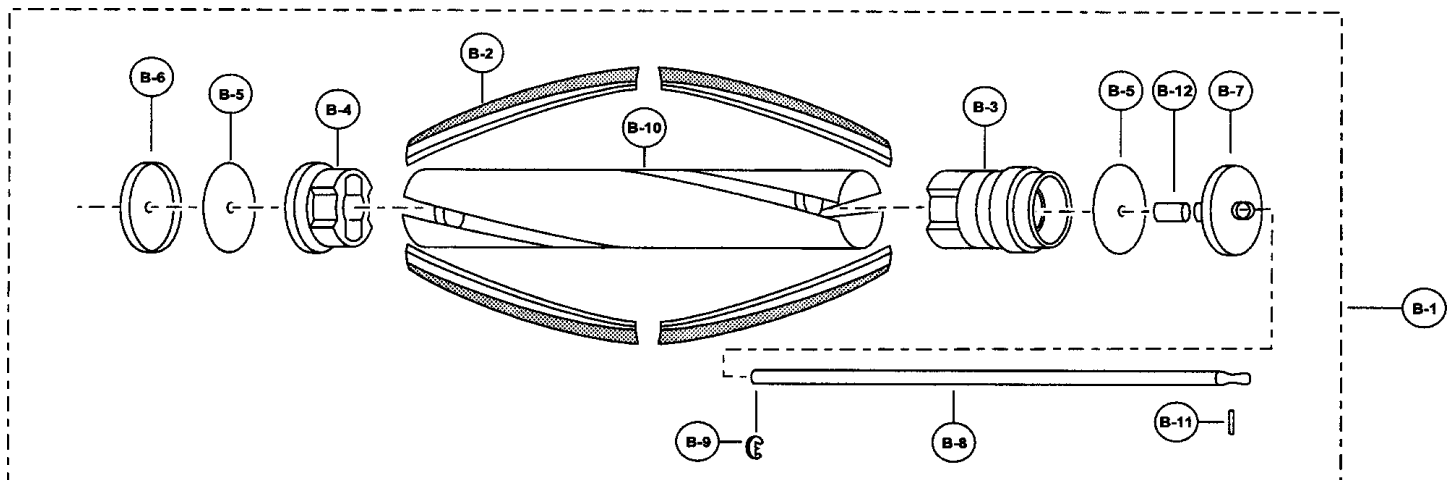

Agitator Assembly

1 .... P-10682 .... Agitator Assembly	5 .... P-10376 .... Filter	10 .. P-8403 ..... Brush Holder
2 .... P-10375 .... Brush, 4 piece	6 .... P-9709 ..... End Cap, right	11 .. P-10378 .... Spring Pin
2 .... P-10915 .... Brush, 4 piece, V5257	7 .... P-9708 ..... End Cap, left	12 .. P-10716 .... Spacer
3 .... P-10683 .... Agitator Pulley	8 .... P-10684 .... Agitator Shaft	
4 .... P-10801 .... Agitator Holder	9 .... P-4003 ..... E-Clip