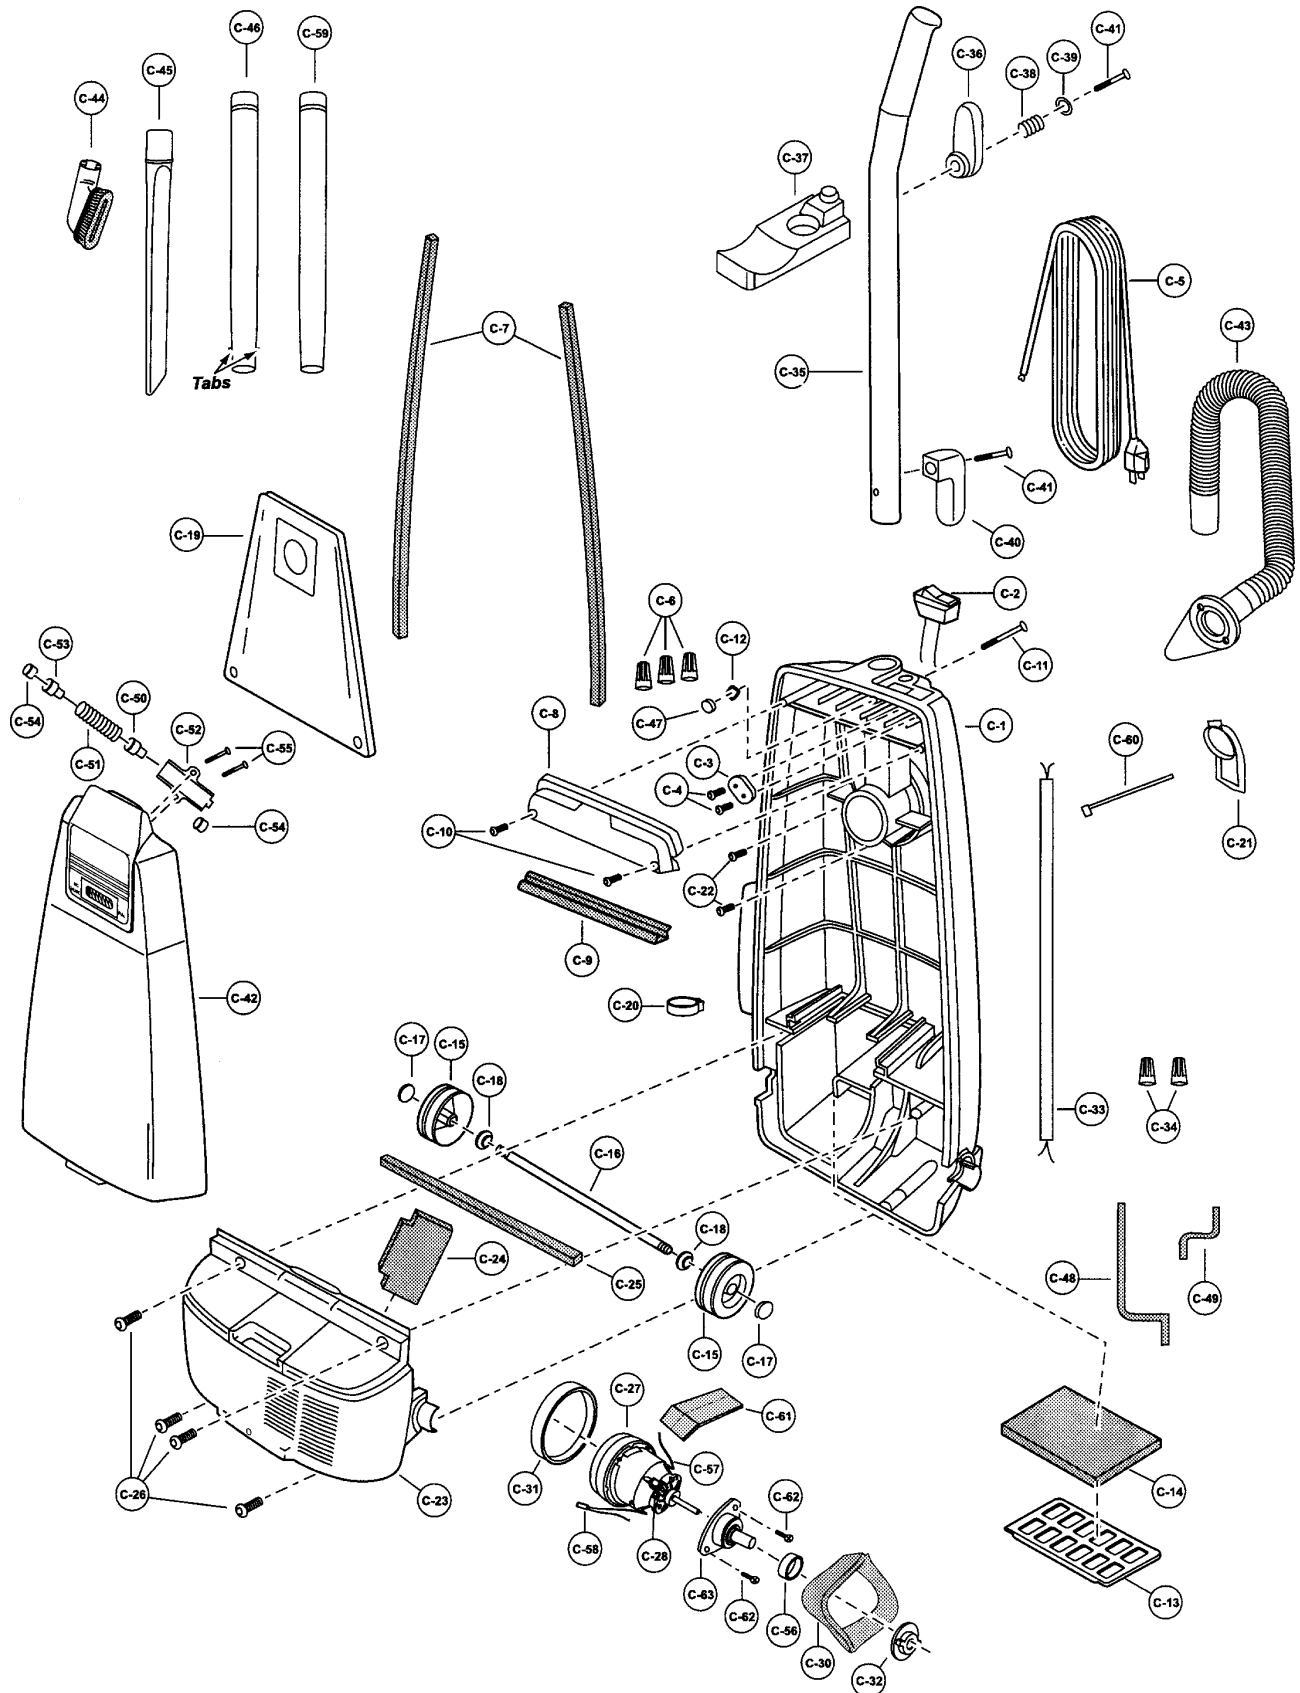

PANASONIC

V-Series Uprights

Models: MC-V7348, MC-V5257