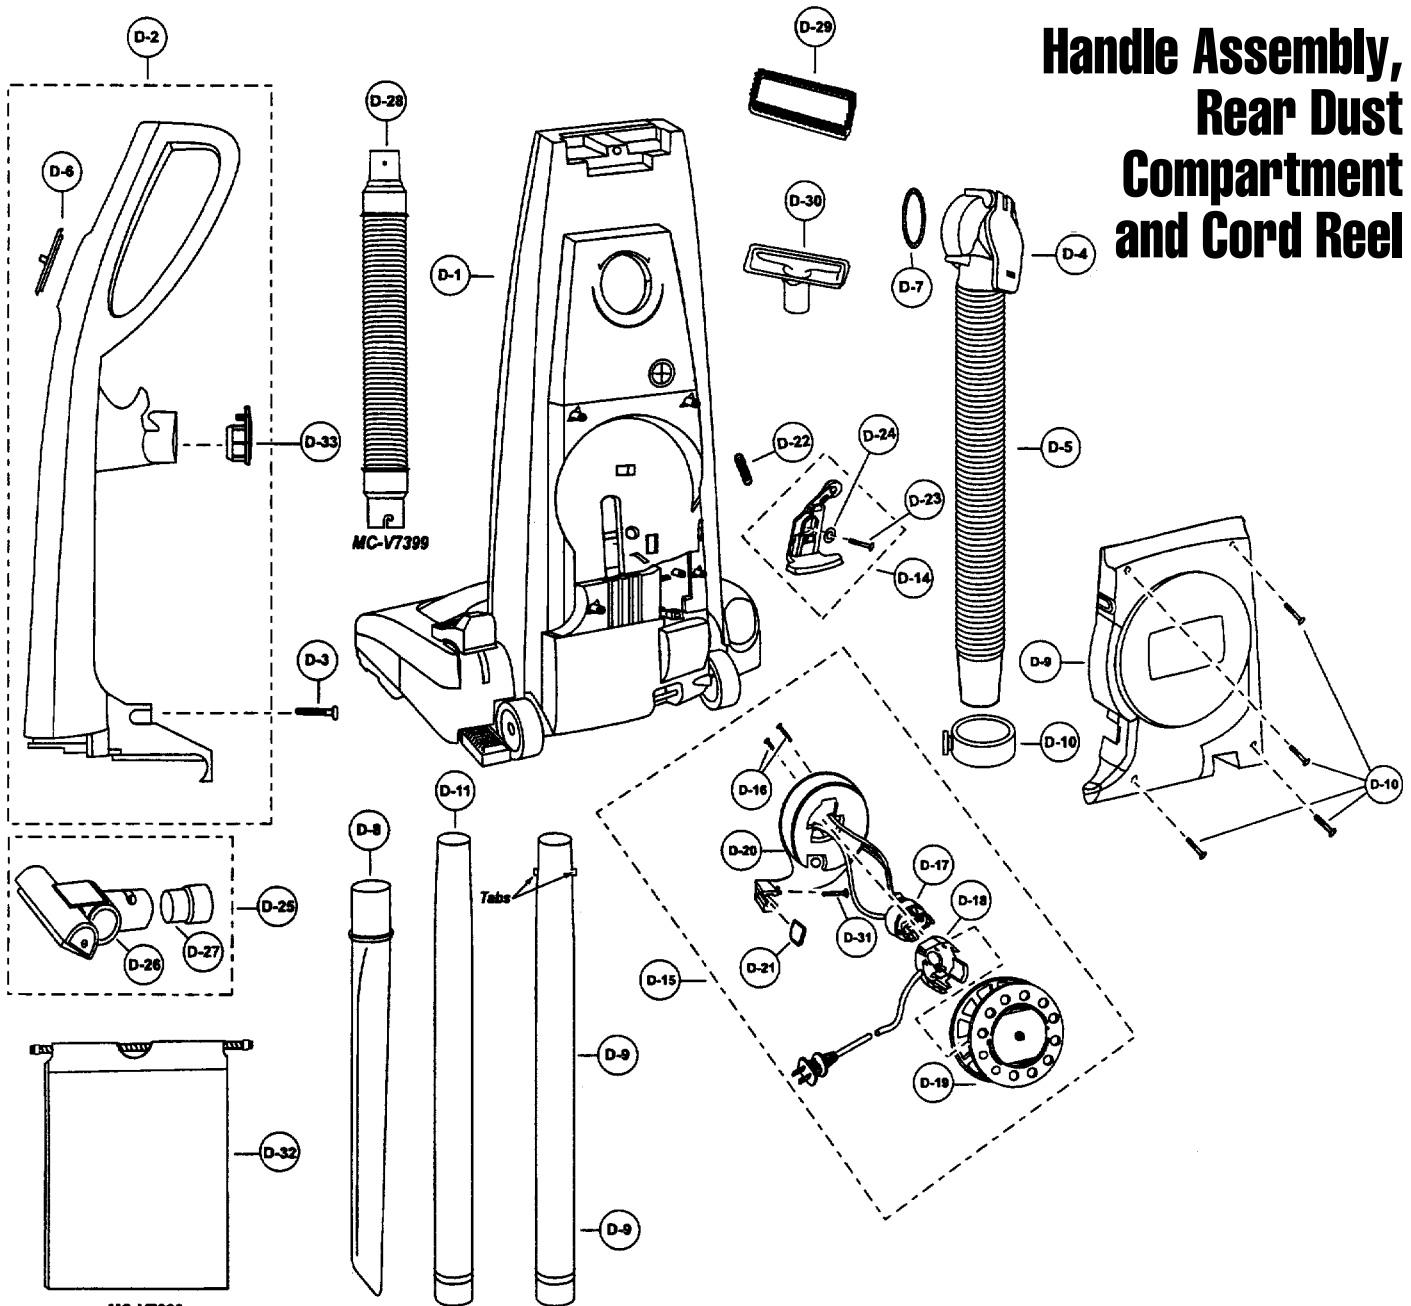

Models: MC-V7341, MC-V7370, MC-V7380, MC-V7387, MC-V7389, MC-V7398, MC-V7399

Handle Assembly, Rear Dust Compartment and Cord Reel

MC-V7399

- | | | |
|--|--|--|
| 1 N/A Dust Compartment Assy, V7341 | 6 N/A Switch Knob, V7341 | 19 P-10680..... Cord Reel Hub Assy |
| 1 P-10706..... Dust Compartment Assy, V7370 | 7 P-10512..... Packing, suction inlet | 20 P-10641..... Bracket, cord reel |
| 1 P-10726..... Dust Compartment Assy, V7380 | 8 P-6069..... Crevice Tool | 21 P-10642..... Cord Guide |
| 1 P-10685..... Dust Compartment Assy, V7387 | 8 P-10805..... Crevice Tool, V7341 | 22 P-10643..... Spring, brake lever |
| 1 P-10654..... Dust Compartment Assy, V7389 | 9 P-8180..... Extension Wand, w/tabs | 23 P-6140..... Screw, brake lever |
| 1 P-10655..... Dust Compartment Assy, V7398, V7399 | 9 P-10781..... Extension Wand, w/tabs, V7341 | 24 P-587..... Washer, brake lever |
| 2 P-10851..... Handle Assy, V7341 | 10 P-9873..... Hose Ring | 25 P-10664..... Attach. Assy, air turbine, V7399 |
| 2 P-10708..... Handle Assy, V7370, V7380 | 11 P-60104..... Extension Wand, w/o tabs | 26 P-10665..... Air Turbine, V7399 |
| 2 P-10662..... Handle Assy, V7389 | 12 P-10638..... Cord Reel Cover | 27 P-10644..... Adaptor Tube, air turbine, V7399 |
| 2 P-10679..... Handle Assy, V7398 | 12 N/A Cord Reel Cover, V7341 | 28 P-10673..... Hose Unit, stretch, V7399 |
| 2 P-10678..... Handle Assy, V7399 | 13 P-6140..... Screw, cord reel cover | 29 P-10645..... Fabric Brush |
| 3 P-9907..... Screw, handle | 14 P-10639..... Brake Lever Assy | 30 P-10646..... Brush Holder |
| 4 P-8972..... Cover, suction inlet | 15 P-10640..... Cord Reel Assy | 31 P-6140..... Screw, bracket |
| 5 P-10436..... Hose | 15 N/A Cord Reel Assy, V7341 | 32 P-10666..... Drawstring Bag, V7399 |
| 5 P-8179..... Hose, V7370 | 16 P-6140..... Screw | 33 P-10647..... Handle Cover |
| 5 P-10727..... Hose, V7380 | 17 P-10709..... Contact Base Assy | 33 N/A Handle Cover, V7341 |
| 6 P-9938..... Switch Knob | 18 P-10663..... Contact Disc Assy | |