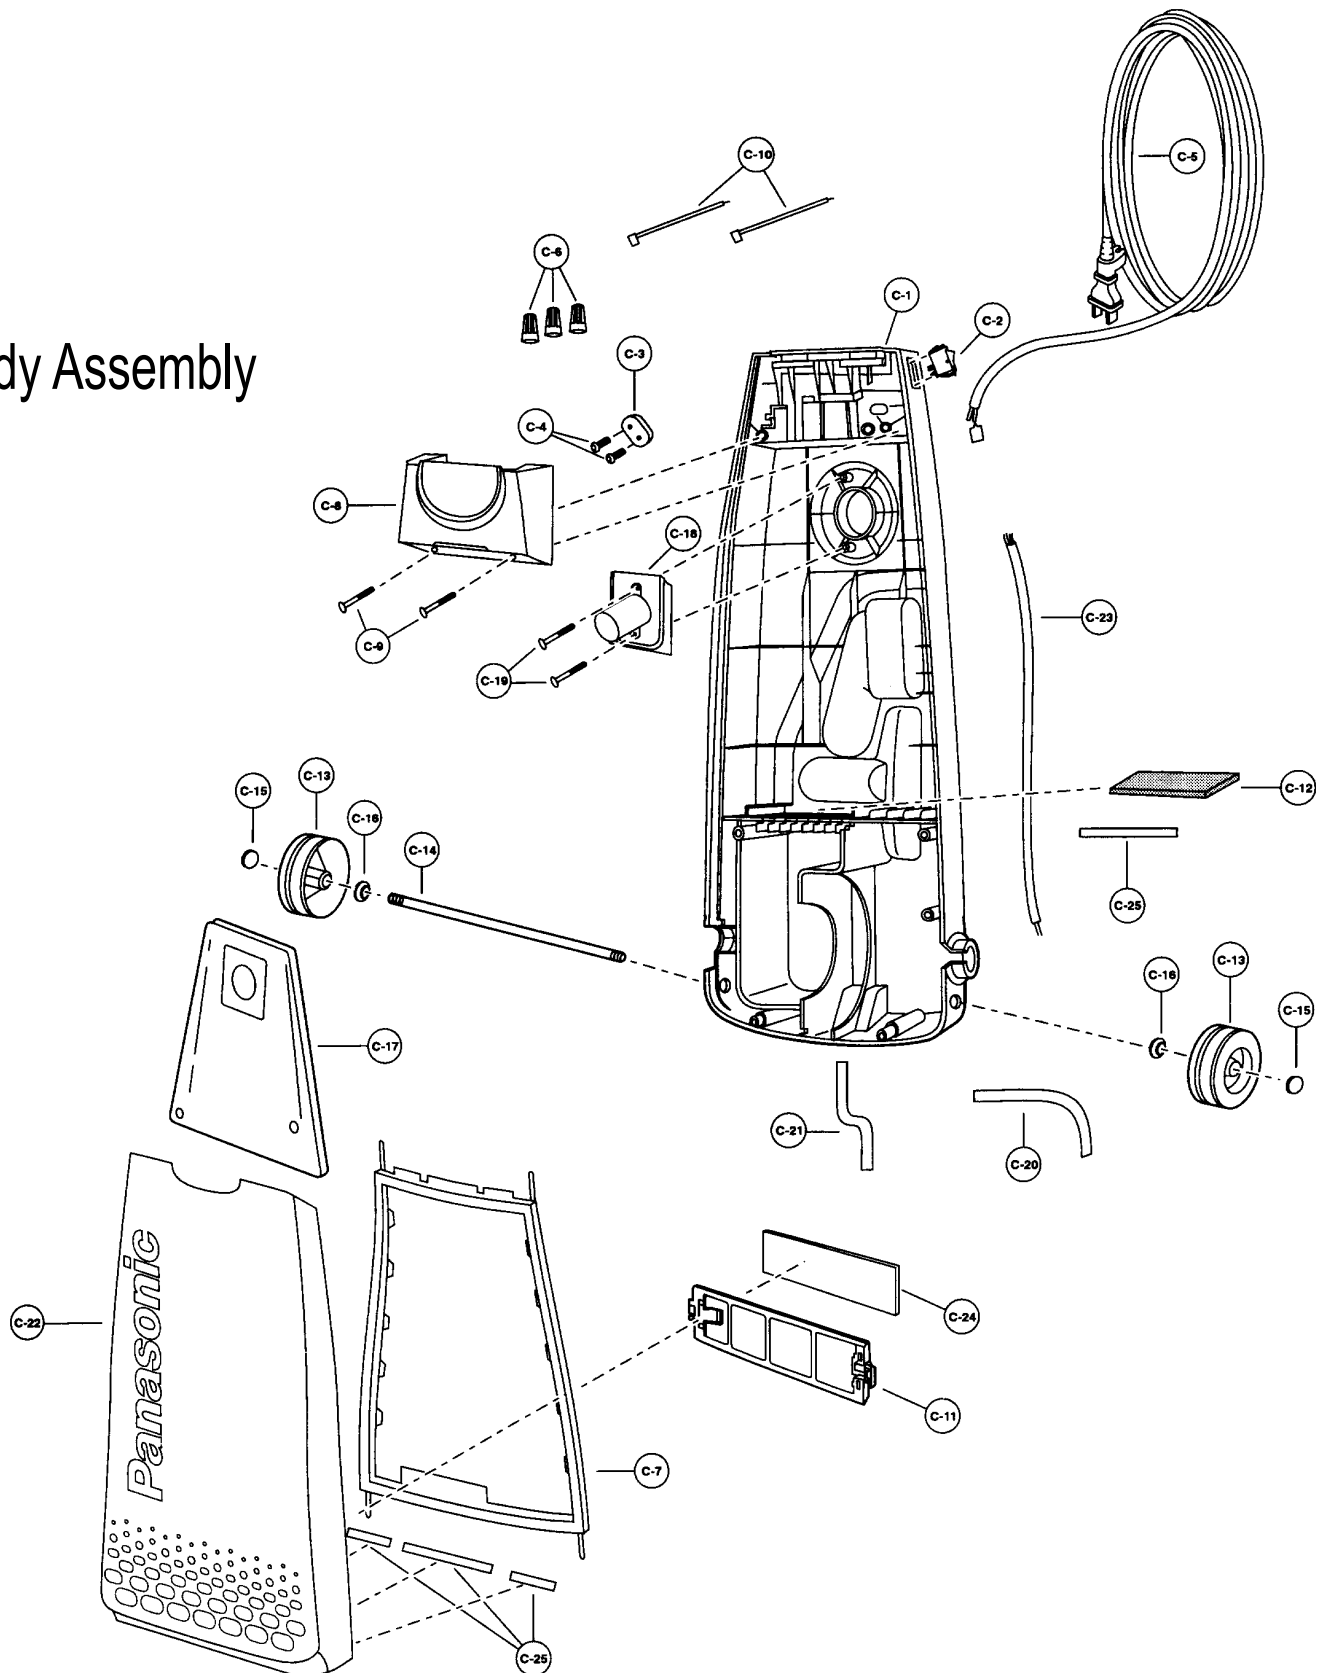

Body Assembly