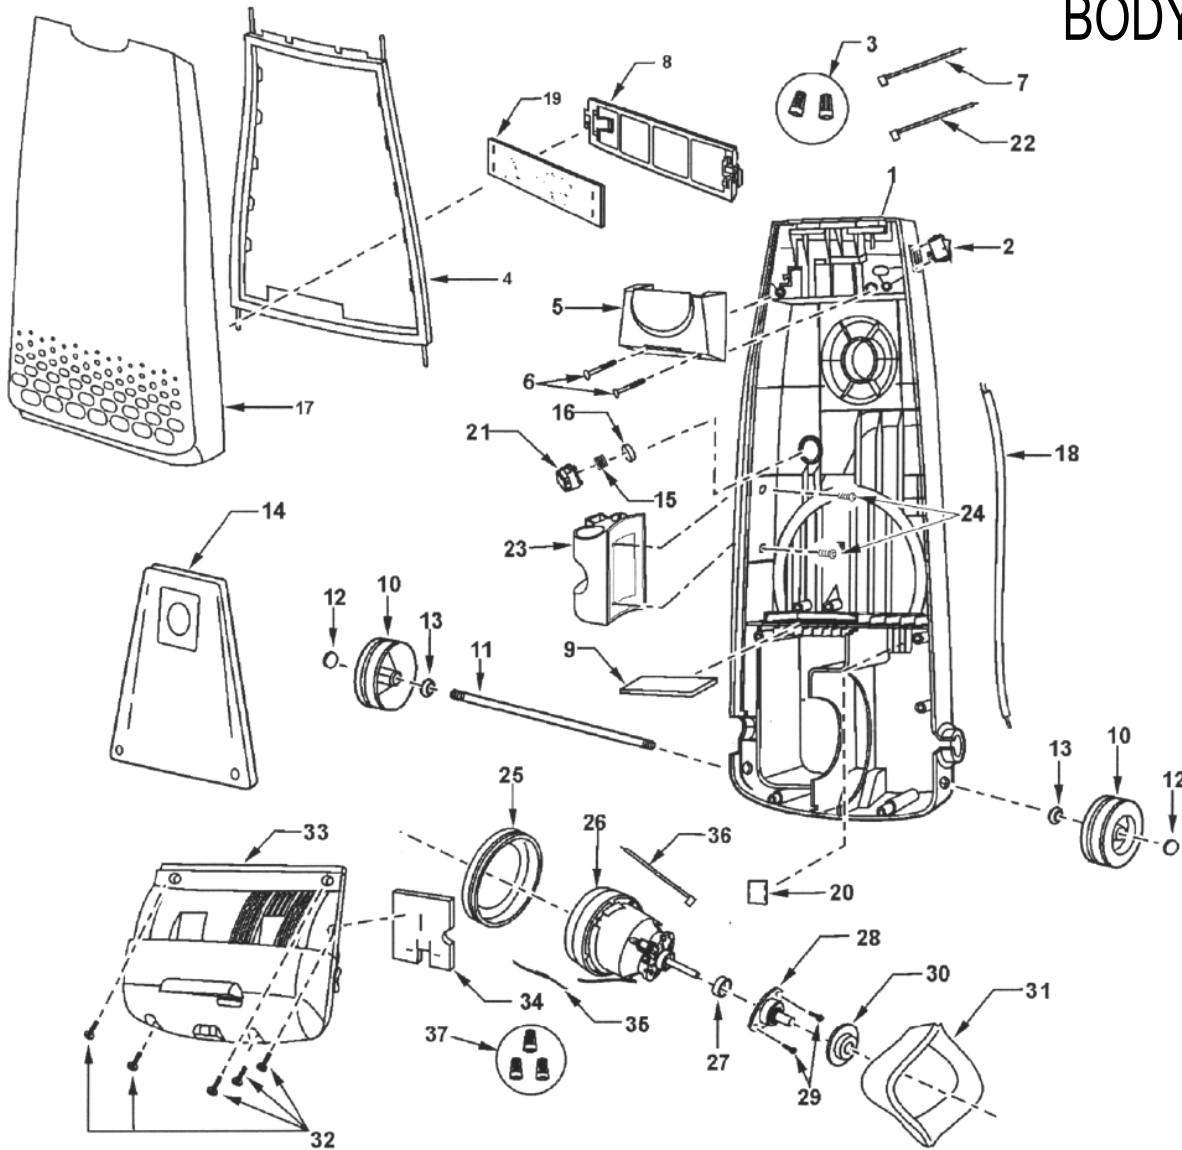

Models: MC-V7314

NOZZLE

Index	Part No.	Description
1	P-11431	Nozzle Housing
2	P-11311	Window
3	P-10819	Shaft (plastic)
4	P-10351	Furniture Guard
5	P-11432	Light Cover
6	P-8172	Screw (light cover)
7	P-11433	Carpet/Bare Floor Release Assy
8	P-9857	Spring (pedal)
9	P-513	Shaft (pedal)
10	P-02181	Screw (pedal/frame assembly)
11	P-11305	Pedal (black)
12	P-111607	Foot Pedal Cover
13	P-11434	Belt
14	P-10632	Lower Plate Assembly
15	P-10633	Lower Plate
16	P-10394	Packing (lower plate)
17	P-9861	Belt Cover
18	P-6800	Screw (slider support)
19	P-10304	Nozzle Hose
20	P-10353	Slider Support
21	P-6140	Screw (slider support)
22	P-9367	Socket (bulb)
23	P-7550	Bulb
24	P-9766	Body (lower plate)
25	P-6800	Screw (lower plate)
26	P-98103	Packing (nozzle)
27	P-6140	Screw (body lower plate)
28	P-02184	Spring (shifter return)
29	P-9888	Wheel
30	P-10357	Shaft (wheel)
31	P-111553	Agitator Assembly

Models: MC-V7314

BODY HOUSING

Index	Part No.	Description
1	P-111681	Dust Compartment Assembly
2	P-10602	On/Off Switch
3	P-000623	Wire Connector (10 pack)
4	P-9866	Packing (dust container)
5	P-11435	Switch Cover
6	P-6140	Screw (switch cover, 10 pack)
7	P-10508	Lead Wire (black, 2 pack)
8	P-11436	Filter Supporter
9	P-10634	Secondary Filter (foam)
10	P-0114	Wheel
11	P-111588	Shaft (wheel)
12	P-74009	Stopper Wheel (10 pack)
13	P-6115	Washer (wheel, 10 pack)
14	P-11417	Dust Bag (electrostatic)
15	P-10316	Protector Spring
16	P-000057	Protector
17	P-11437	Dust Cover
18	P-3820	Wire Cord

Models: MC-V7314

HANDLE ASSEMBLY

Index	Part No.	Description
1	P-111681	Dust Compartment Assembly
2	P-11444	Handle Assembly
3	P-9907	Screw (handle)
4	P-11445	Hose Unit Assembly
5	P-11446	Air Turbine Unit
6	P-6140	Screw (bracket)
7	P-10512	Packing (suction inlet)
8	P-6069	Crevice Tool
9	P-8180	Extension Wand w/tabs
10	P-111231	Hose Ring
11	P-60104	Extension Wand w/o tabs
12	P-10638	Cord Reel Cover
13	P-6140	Screw (cord reel cover)