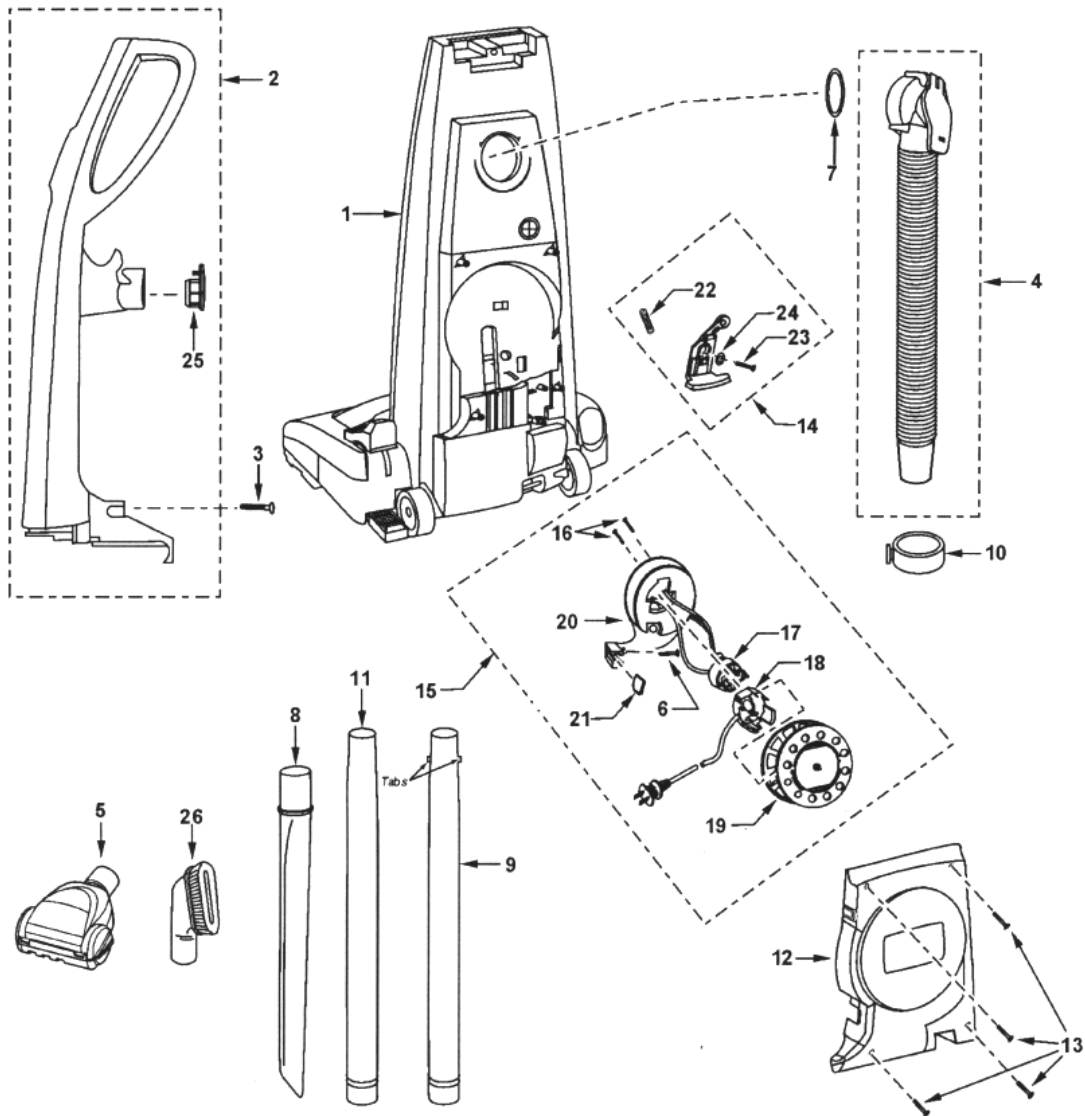

Models: MC-V7314

NOZZLE

Index	Part No.	Description
1	P-11431	Nozzle Housing
2	P-11311	Window
3	P-10819	Shaft (plastic)
4	P-10351	Furniture Guard
5	P-11432	Light Cover
6	P-8172	Screw (light cover)
7	P-11433	Carpet/Bare Floor Release Assy
8	P-9857	Spring (pedal)
9	P-513	Shaft (pedal)
10	P-02181	Screw (pedal/frame assembly)
11	P-11305	Pedal (black)
12	P-111607	Foot Pedal Cover
13	P-11434	Belt
14	P-10632	Lower Plate Assembly
15	P-10633	Lower Plate
16	P-10394	Packing (lower plate)
17	P-9861	Belt Cover
18	P-6800	Screw (slider support)
19	P-10304	Nozzle Hose
20	P-10353	Slider Support
21	P-6140	Screw (slider support)
22	P-9367	Socket (bulb)
23	P-7550	Bulb
24	P-9766	Body (lower plate)
25	P-6800	Screw (lower plate)
26	P-98103	Packing (nozzle)
27	P-6140	Screw (body lower plate)
28	P-02184	Spring (shifter return)
29	P-9888	Wheel
30	P-10357	Shaft (wheel)
31	P-111553	Agitator Assembly

Models: MC-V7314

BODY HOUSING

Index	Part No.	Description
1	P-111681	Dust Compartment Assembly
2	P-10602	On/Off Switch
3	P-000623	Wire Connector (10 pack)
4	P-9866	Packing (dust container)
5	P-11435	Switch Cover
6	P-6140	Screw (switch cover, 10 pack)
7	P-10508	Lead Wire (black, 2 pack)
8	P-11436	Filter Supporter
9	P-10634	Secondary Filter (foam)
10	P-0114	Wheel
11	P-111588	Shaft (wheel)
12	P-74009	Stopper Wheel (10 pack)
13	P-6115	Washer (wheel, 10 pack)
14	P-11417	Dust Bag (electrostatic)
15	P-10316	Protector Spring
16	P-000057	Protector
17	P-11437	Dust Cover
18	P-3820	Wire Cord

Models: MC-V7314

HANDLE ASSEMBLY

Index	Part No.	Description
1	P-111681	Dust Compartment Assembly
2	P-11444	Handle Assembly
3	P-9907	Screw (handle)
4	P-11445	Hose Unit Assembly
5	P-11446	Air Turbine Unit
6	P-6140	Screw (bracket)
7	P-10512	Packing (suction inlet)
8	P-6069	Crevice Tool
9	P-8180	Extension Wand w/tabs
10	P-111231	Hose Ring
11	P-60104	Extension Wand w/o tabs
12	P-10638	Cord Reel Cover
13	P-6140	Screw (cord reel cover)