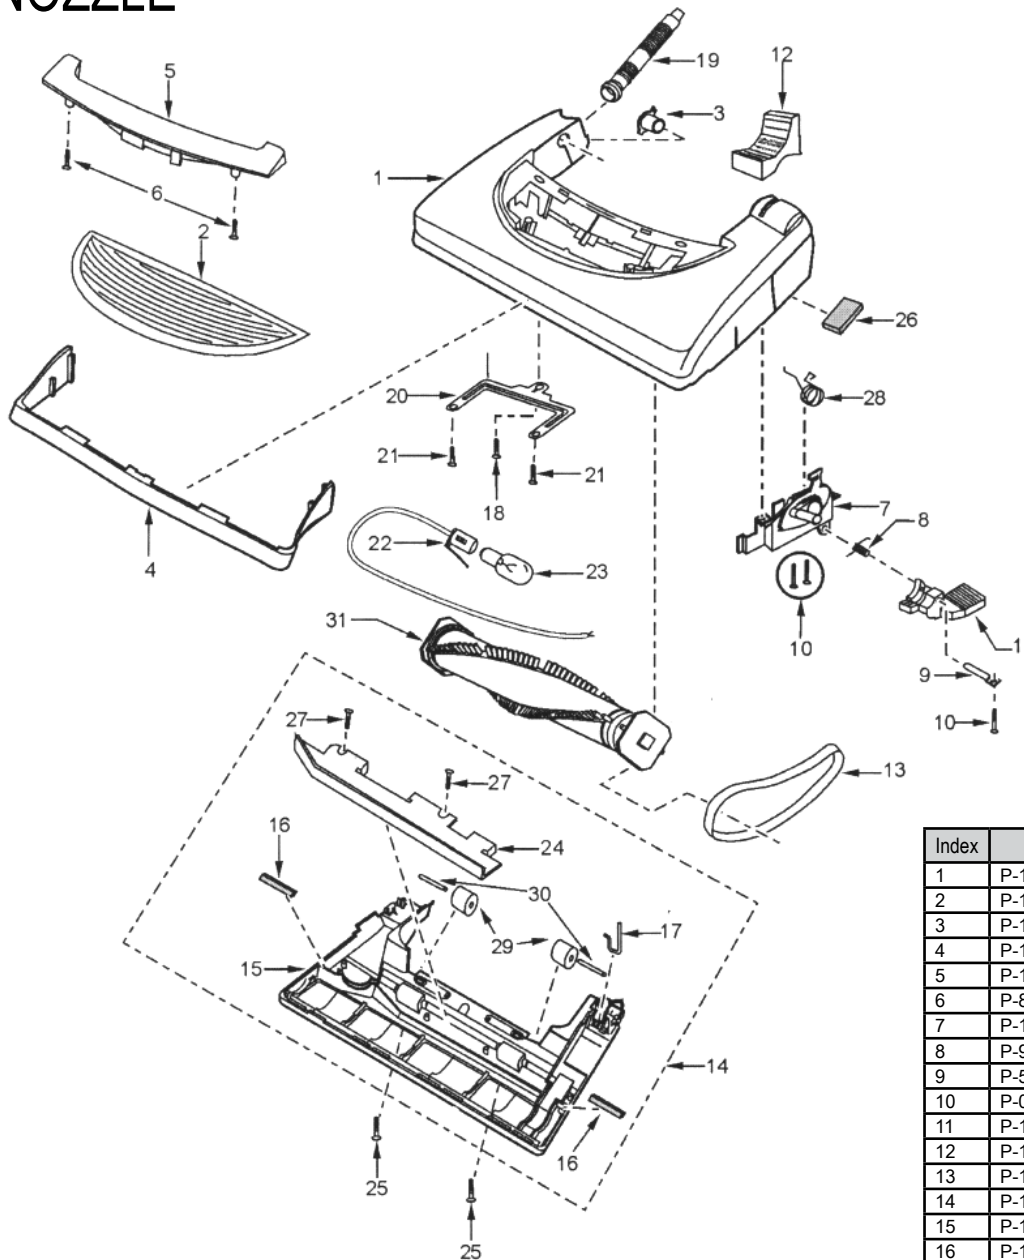

Models: MC-V7314

NOZZLE

Index	Part No.	Description
1	P-11431	Nozzle Housing
2	P-11311	Window
3	P-10819	Shaft (plastic)
4	P-10351	Furniture Guard
5	P-11432	Light Cover
6	P-8172	Screw (light cover)
7	P-11433	Carpet/Bare Floor Release Assy
8	P-9857	Spring (pedal)
9	P-513	Shaft (pedal)
10	P-02181	Screw (pedal/frame assembly)
11	P-11305	Pedal (black)
12	P-111607	Foot Pedal Cover
13	P-11434	Belt
14	P-10632	Lower Plate Assembly
15	P-10633	Lower Plate
16	P-10394	Packing (lower plate)
17	P-9861	Belt Cover
18	P-6800	Screw (slider support)
19	P-10304	Nozzle Hose
20	P-10353	Slider Support
21	P-6140	Screw (slider support)
22	P-9367	Socket (bulb)
23	P-7550	Bulb
24	P-9766	Body (lower plate)
25	P-6800	Screw (lower plate)
26	P-98103	Packing (nozzle)
27	P-6140	Screw (body lower plate)
28	P-02184	Spring (shifter return)
29	P-9888	Wheel
30	P-10357	Shaft (wheel)
31	P-111553	Agitator Assembly

Models: MC-V7314

BODY HOUSING

Index	Part No.	Description
1	P-111681	Dust Compartment Assembly
2	P-10602	On/Off Switch
3	P-000623	Wire Connector (10 pack)
4	P-9866	Packing (dust container)
5	P-11435	Switch Cover
6	P-6140	Screw (switch cover, 10 pack)
7	P-10508	Lead Wire (black, 2 pack)
8	P-11436	Filter Supporter
9	P-10634	Secondary Filter (foam)
10	P-0114	Wheel
11	P-111588	Shaft (wheel)
12	P-74009	Stopper Wheel (10 pack)
13	P-6115	Washer (wheel, 10 pack)
14	P-11417	Dust Bag (electrostatic)
15	P-10316	Protector Spring
16	P-000057	Protector
17	P-11437	Dust Cover
18	P-3820	Wire Cord

Models: MC-V7314

HANDLE ASSEMBLY

Index	Part No.	Description
1	P-111681	Dust Compartment Assembly
2	P-11444	Handle Assembly
3	P-9907	Screw (handle)
4	P-11445	Hose Unit Assembly
5	P-11446	Air Turbine Unit
6	P-6140	Screw (bracket)
7	P-10512	Packing (suction inlet)
8	P-6069	Crevice Tool
9	P-8180	Extension Wand w/tabs
10	P-111231	Hose Ring
11	P-60104	Extension Wand w/o tabs
12	P-10638	Cord Reel Cover
13	P-6140	Screw (cord reel cover)