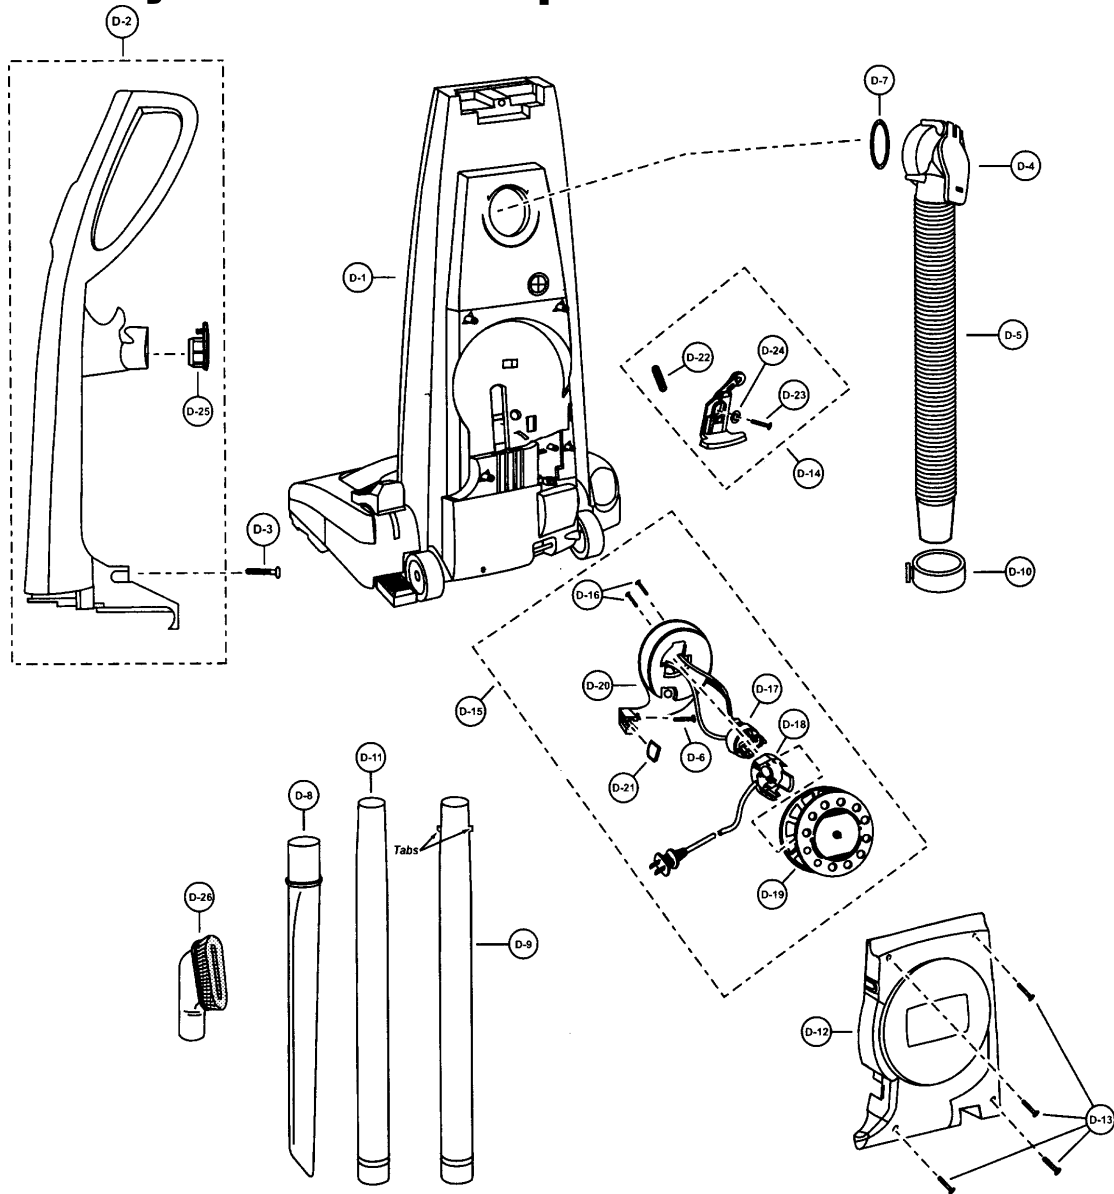

Models: MC-V7311, MC-V7312

Agitator Assembly

- 1 P-111553 Agitator unit, V7312
- P-10650 Agitator unit, V7311
- 2 P-7095 Brush support, V7311
- 3 P-00030 Washer, V7311

Motor & Motor Case Assembly

- | | |
|--|---|
| 1 P-0293 Motor support rubber, front | 9 P-10648 Packing, rear cover |
| 2 P-11033 Fan motor unit, V7311 | 10 P-11405 Motor case, V7311 |
| P-10710 Fan motor unit, V7312 | P-111687 Motor case, V7312 |
| 3 P-8182 Carbon brush assembly | 11 P-6140 Screw, motor case |
| 4 P-111391 Screw, flange, V7311 | 12 P-8184 Ring spacer |
| P-111433 Screw, flange, V7312 | 13 P-111392 Flange, V7311 |
| 5 P-9823 Screw, carbon brush assembly | P-111436 Flange, V7312 |
| 6 P-8183 Motor support rubber, rear, V7311 | 14 P-10712 Lead wire, motor |
| P-9911 Motor support rubber, rear, V7312 | 15 P-10515 Lead wire assembly |
| 7 P-10670 Noise suppressor | 16 P-10649 Cooling guide |
| 8 P-000623 Wire connector | |

Models: MC-V7311, MC-V7312

Handle Assembly & Rear Dust Compartment

- 1 P-111388 Dust compartment assembly, V7311
P-111685 Dust compartment assembly, V7312
- 2 P-11404 Handle assembly, V7311
P-111686 Handle assembly, V7312
- 3 P-9907 Screw, handle
- 4 P-8972 Cover, suction inlet
- 5 P-10561 Hose
- 6 P-6140 Screw, bracket
- 7 P-10512 Packing, suction inlet
- 8 P-6069 Crevice tool
- 9 P-8180 Extension wand, with tabs
- 10 ... P-111231 Hose ring
- 11 ... P-60104 Extension wand, without tabs
- 12 ... P-111389 Cord reel cover, V7311
P-10638 Cord reel cover, V7312
- 13 ... P-6140 Screw, cord reel cover