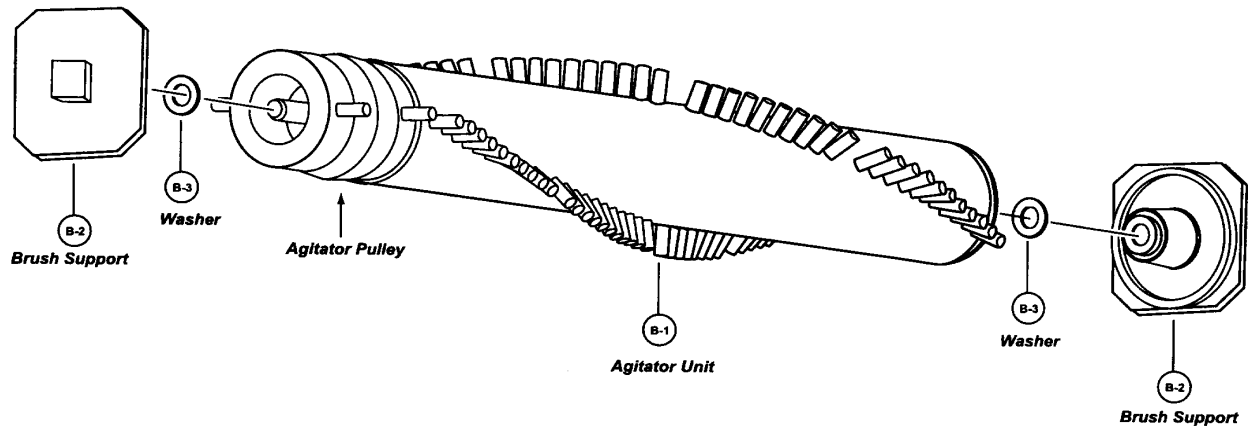

Models: MC-V7311, MC-V7312

Agitator Assembly

- 1 ..... P-111553 ..... Agitator unit, V7312
- P-10650 ..... Agitator unit, V7311
- 2 ..... P-7095 ..... Brush support, V7311
- 3 ..... P-00030 ..... Washer, V7311