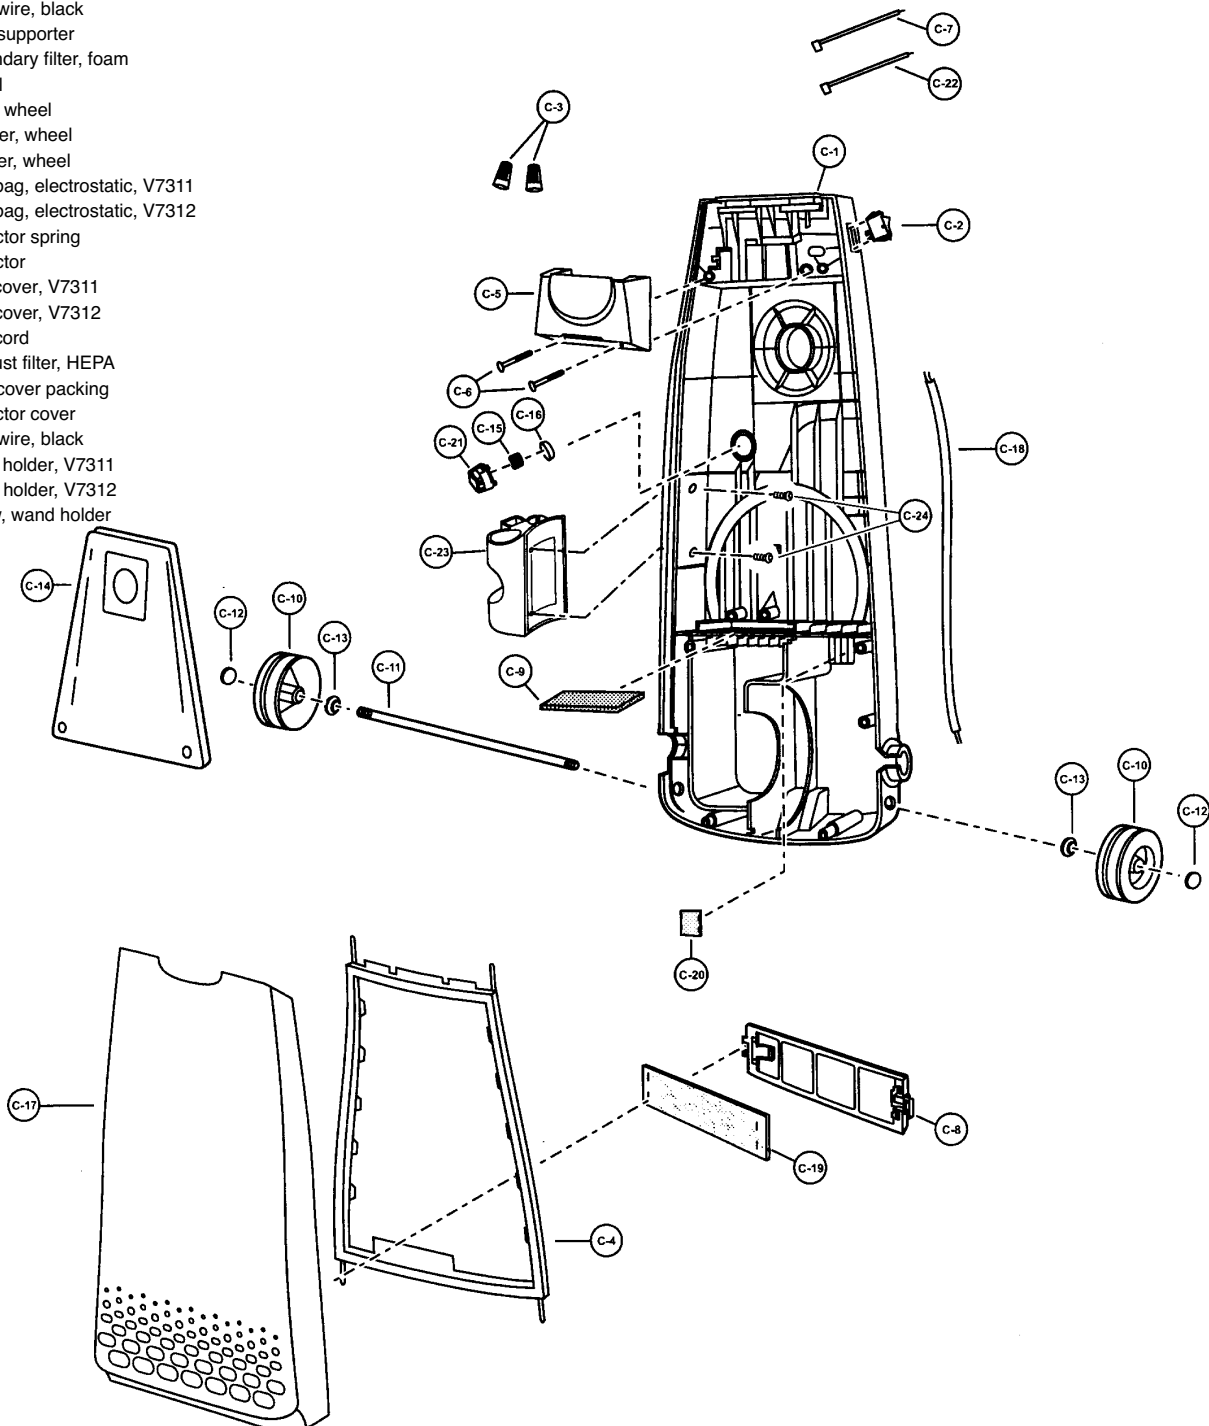

Models: MC-V7311, MC-V7312

Body Housing

- 1 ..... P-111386 ..... Dust compartment assembly, V7311
  P-111681 ..... Dust compartment assembly, V7312
- 2 ..... P-10602 ..... On/Off Switch
- 3 ..... P-000623 ..... Wire connector
- 4 ..... P-9866 ..... Packing, dust container
- 5 ..... P-111415 ..... Switch cover, V7311
  P-111682 ..... Switch cover, V7312
- 6 ..... P-6140 ..... Screw, switch cover
- 7 ..... P-10508 ..... Lead wire, black
- 8 ..... P-9893 ..... Filter supporter
- 9 ..... P-10634 ..... Secondary filter, foam
- 10 ... P-0114 ..... Wheel
- 11 ... P-10968 ..... Shaft, wheel
- 12 ... P-74009 ..... Stopper, wheel
- 13 ... P-6115 ..... Washer, wheel
- 14 ... P-111387 ..... Dust bag, electrostatic, V7311
  P-111477 ..... Dust bag, electrostatic, V7312
- 15 ... P-10316 ..... Protector spring
- 16 ... P-6096 ..... Protector
- 17 ... P-11402 ..... Dust cover, V7311
  P-111683 ..... Dust cover, V7312
- 18 ... P-3820 ..... Wire cord
- 19 ... P-10928 ..... Exhaust filter, HEPA
- 20 ... P-10637 ..... Rear cover packing
- 21 ... P-10315 ..... Protector cover
- 22 ... P-4410 ..... Lead wire, black
- 23 ... P-11403 ..... Wand holder, V7311
  P-111684 ..... Wand holder, V7312
- 24 ... P-6140 ..... Screw, wand holder