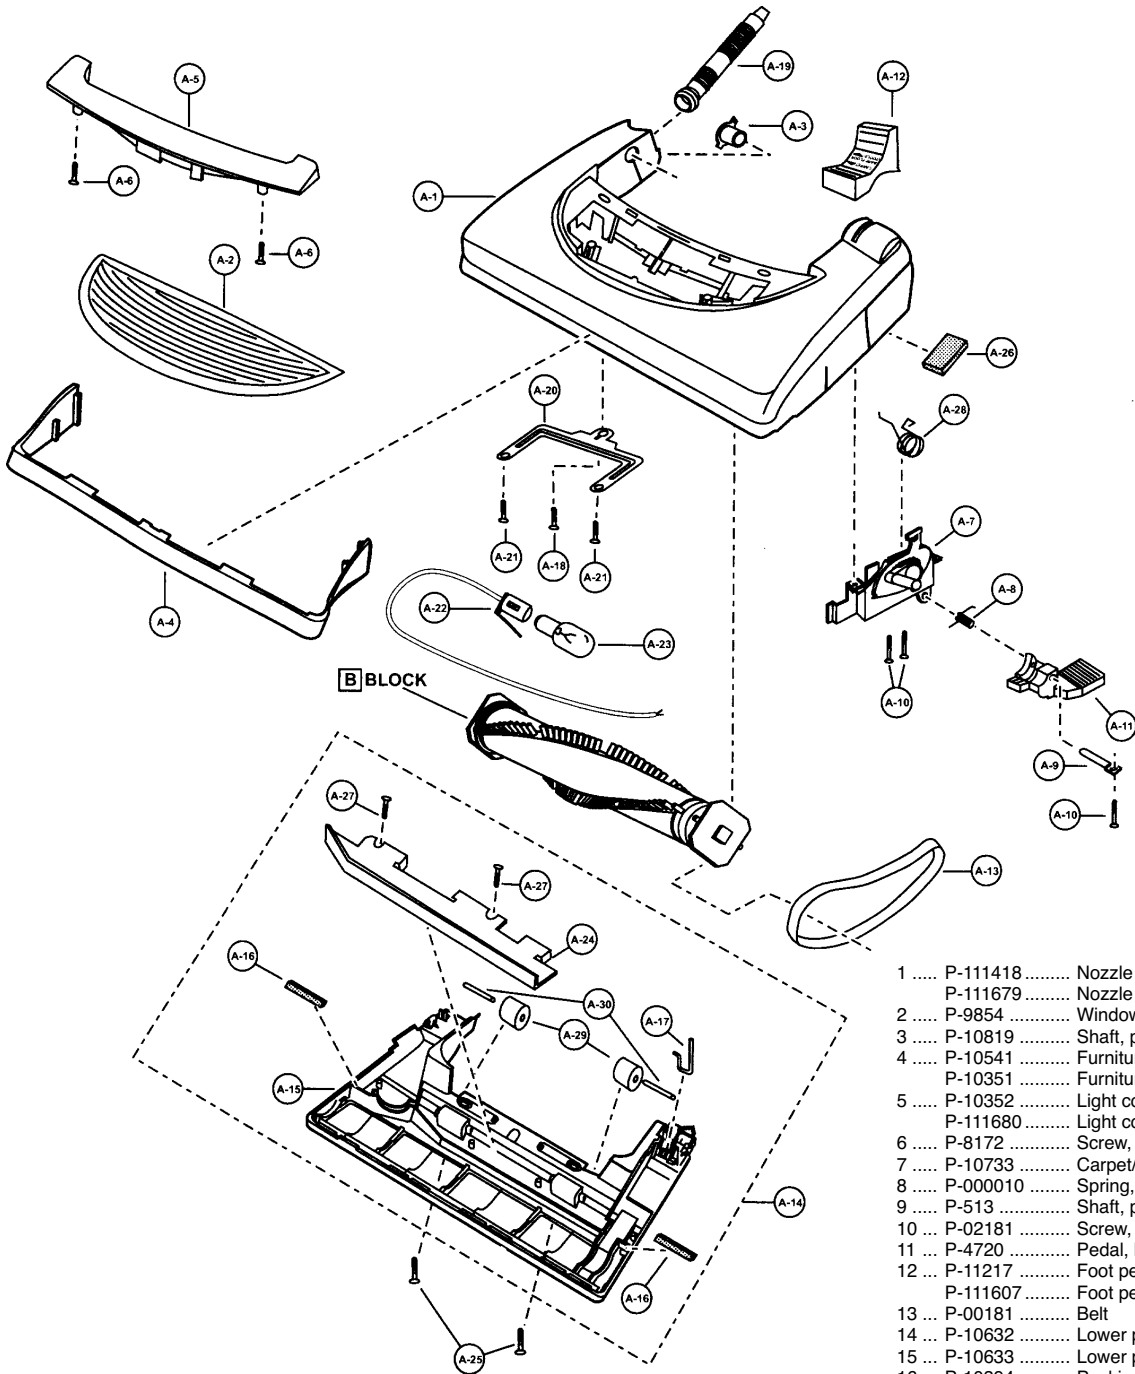

Model: MC-V7311, MC-V7312

Nozzle Housing

- 1 P-111418 Nozzle housing, V7311
- P-111679 Nozzle housing, V7312
- 2 P-9854 Window
- 3 P-10819 Shaft, plastic
- 4 P-10541 Furniture guard, V7311
- P-10351 Furniture guard, V7312
- 5 P-10352 Light cover, V7311
- P-111680 Light cover, V7312
- 6 P-8172 Screw, light cover
- 7 P-10733 Carpet/Bare floor - Handle release assembly
- 8 P-000010 Spring, pedal
- 9 P-513 Shaft, pedal
- 10 ... P-02181 Screw, pedal/frame assembly
- 11 ... P-4720 Pedal, black
- 12 ... P-11217 Foot pedal cover, V7311
- P-111607 Foot pedal cover, V7312
- 13 ... P-00181 Belt
- 14 ... P-10632 Lower plate assembly
- 15 ... P-10633 Lower plate
- 16 ... P-10394 Packing, lower plate/body
- 17 ... P-9861 Belt cover
- 18 ... P-6800 Screw, slider support
- 19 ... P-10304 Nozzle hose
- 20 ... P-10353 Slider support
- 21 ... P-6140 Screw, slider support
- 22 ... P-9367 Socket, bulb
- 23 ... P-7550 Bulb
- 24 ... P-9766 Body, lower plate
- 25 ... P-6800 Screw, lower plate
- 26 ... P-98103 Packing, nozzle
- 27 ... P-6140 Screw, body/lower plate
- 28 ... P-02184 Spring, shifter return
- 29 ... P-9888 Wheel
- 30 ... P-10357 Shaft, wheel

Models: MC-V7311, MC-V7312

Handle Assembly & Rear Dust Compartment

- 1 P-111388 Dust compartment assembly, V7311
P-111685 Dust compartment assembly, V7312
- 2 P-11404 Handle assembly, V7311
P-111686 Handle assembly, V7312
- 3 P-9907 Screw, handle
- 4 P-8972 Cover, suction inlet
- 5 P-10561 Hose
- 6 P-6140 Screw, bracket
- 7 P-10512 Packing, suction inlet
- 8 P-6069 Crevice tool
- 9 P-8180 Extension wand, with tabs
- 10 ... P-111231 Hose ring
- 11 ... P-60104 Extension wand, without tabs
- 12 ... P-111389 Cord reel cover, V7311
P-10638 Cord reel cover, V7312
- 13 ... P-6140 Screw, cord reel cover