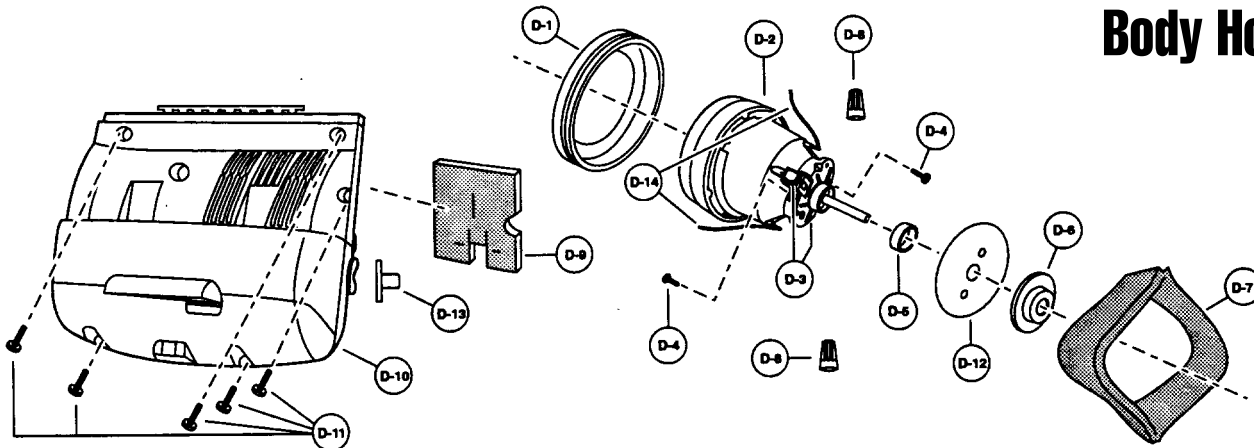

Body Housing

Index	Part No.	Description
1	P-10308	Dust compartment unit
2	P-00104	Wire tie
3	P-0698	Cord stopper
4	P-6140	Screw (cord stopper)
5	P-11018	Power cord
6	P-000623	Wire connector
7	P-10309	Packing (dust compartment)
8	P-10312	Switch cover
9	P-6140	Screw (switch cover)
10	P-6069	Crevice tool
11	P-9894	Packing Suction inlet
12	P-4410	Lead wire
13	P-10313	Front cover
14	P-10314	Secondary filter (foam)
15	P-0114	Wheel
16	P-16005	Shaft (wheel)
17	P-74009	Stopper (wheel)
18	P-6115	Washer (wheel)
19	P-7553	Dust bag (electrostatic)

Index	Part No.	Description
20	P-10315	Protector cover
21	P-6096	Protector
22	P-10316	Protector spring (red)
23	P-6140	Screw (front cover)
24	P-10602	On/off switch
25	P-9907	Handle screw
26	P-10317	Packing (right)
27	P-5860	Packing (left)
28	P-10354	Dust cover
29	P-3820	Wire cord
30	P-10319	Exhaust filter (electrostatic)
31	P-10355	Hose
32	P-6088	Dusting brush
33	P-60104	Extension wand (without tabs)
34	P-10321	Handle
35	P-10322	Handle cap
36	P-10323	Upper cord storage hook
37	P-8180	Wand (with tabs)
38	P-9873	Hose ring

Body Housing

Index	Part No.	Description
1	P-0293	Motor support rubber (front)
2	P-8181	Fan motor unit
3	P-8182	Carbon brush assembly
4	P-9823	Screw (carbon brush assembly)
5	P-8184	Ring spacer
6	P-8183	Motor support rubber (rear)
7	P-9931	Noise suppressor

Index	Part No.	Description
8	P-000623	Wire connector
9	P-10324	Packing (rear cover)
10	P-10356	Motor case
11	P-6140	Screw (motor case)
12	P-10337	Cooling guide
13	P-7805	Plastic holder
14	P-8936	Lead wire (motor)