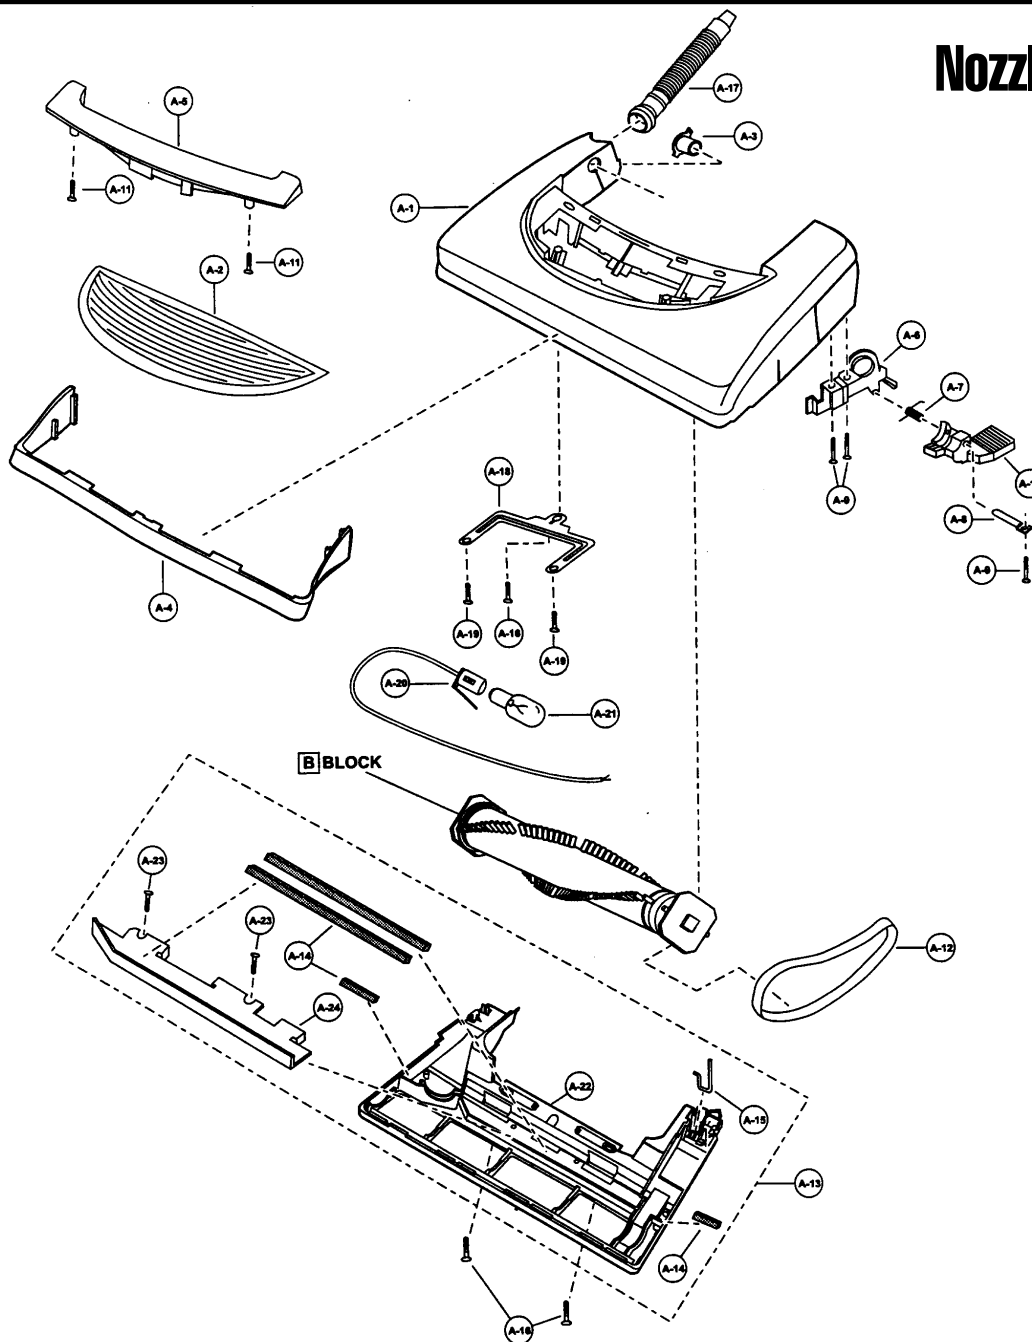

Nozzle Housing

Index	Part No.	Description
1	P-10350	Nozzle Housing
2	P-9854	Window
3	P-2500	Shaft (plastic)
4	P-10351	Furniture guard
5	P-10352	Light cover
6	P-000095	Frame
7	P-9857	Spring (pedal)
8	P-513	Shaft (pedal)
9	P-4104	Screw (handle release assembly)
10	P-4720	Pedal (black)
11	P-8172	Screw (light cover)
12	P-V270B	Belt

Index	Part No.	Description
13	P-8947	Lower plate assembly
14	P-9860	Packing, lower belt
15	P-9861	Belt cover
16	P-6800	Screw (lower plate/slider support)
17	P-9862	Nozzle hose (short)
18	P-10353	Slider support
19	P-6140	Screw (slider support)
20	P-9367	Socket (bulb)
21	P-2810	Bulb
22	P-5893	Lower plate
23	P-6140	screw (body lower plate)
24	P-9766	Body lower plate

Body Housing

Body Housing

Index	Part No.	Description
1	P-10308	Dust compartment unit
2	P-00104	Wire tie
3	P-0698	Cord stopper
4	P-6140	Screw (cord stopper)
5	P-11018	Power cord
6	P-000623	Wire connector
7	P-10309	Packing (dust compartment)
8	P-10312	Switch cover
9	P-6140	Screw (switch cover)
10	P-6069	Crevice tool
11	P-9894	Packing Suction inlet
12	P-4410	Lead wire
13	P-10313	Front cover
14	P-10314	Secondary filter (foam)
15	P-0114	Wheel
16	P-16005	Shaft (wheel)
17	P-74009	Stopper (wheel)
18	P-6115	Washer (wheel)
19	P-7553	Dust bag (electrostatic)

Index	Part No.	Description
20	P-10315	Protector cover
21	P-6096	Protector
22	P-10316	Protector spring (red)
23	P-6140	Screw (front cover)
24	P-10602	On/off switch
25	P-9907	Handle screw
26	P-10317	Packing (right)
27	P-5860	Packing (left)
28	P-10354	Dust cover
29	P-3820	Wire cord
30	P-10319	Exhaust filter (electrostatic)
31	P-10355	Hose
32	P-6088	Dusting brush
33	P-60104	Extension wand (without tabs)
34	P-10321	Handle
35	P-10322	Handle cap
36	P-10323	Upper cord storage hook
37	P-8180	Wand (with tabs)
38	P-9873	Hose ring