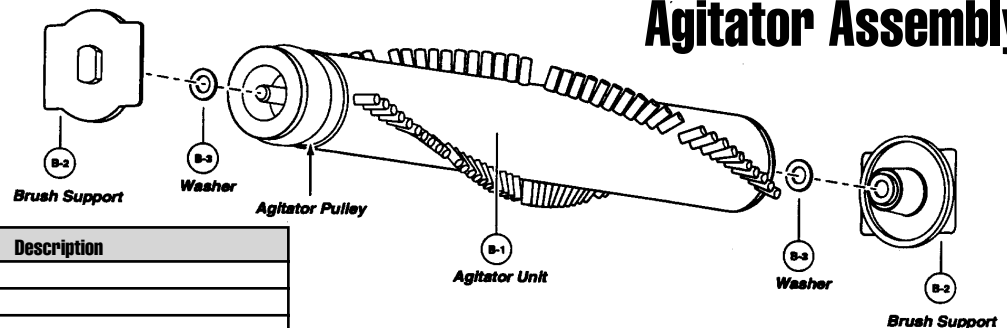

Agitator Assembly

Index	Part No.	Description
1	P-9767	Agitator unit
2	P-7095	Brush support
3	P-0030	Washer