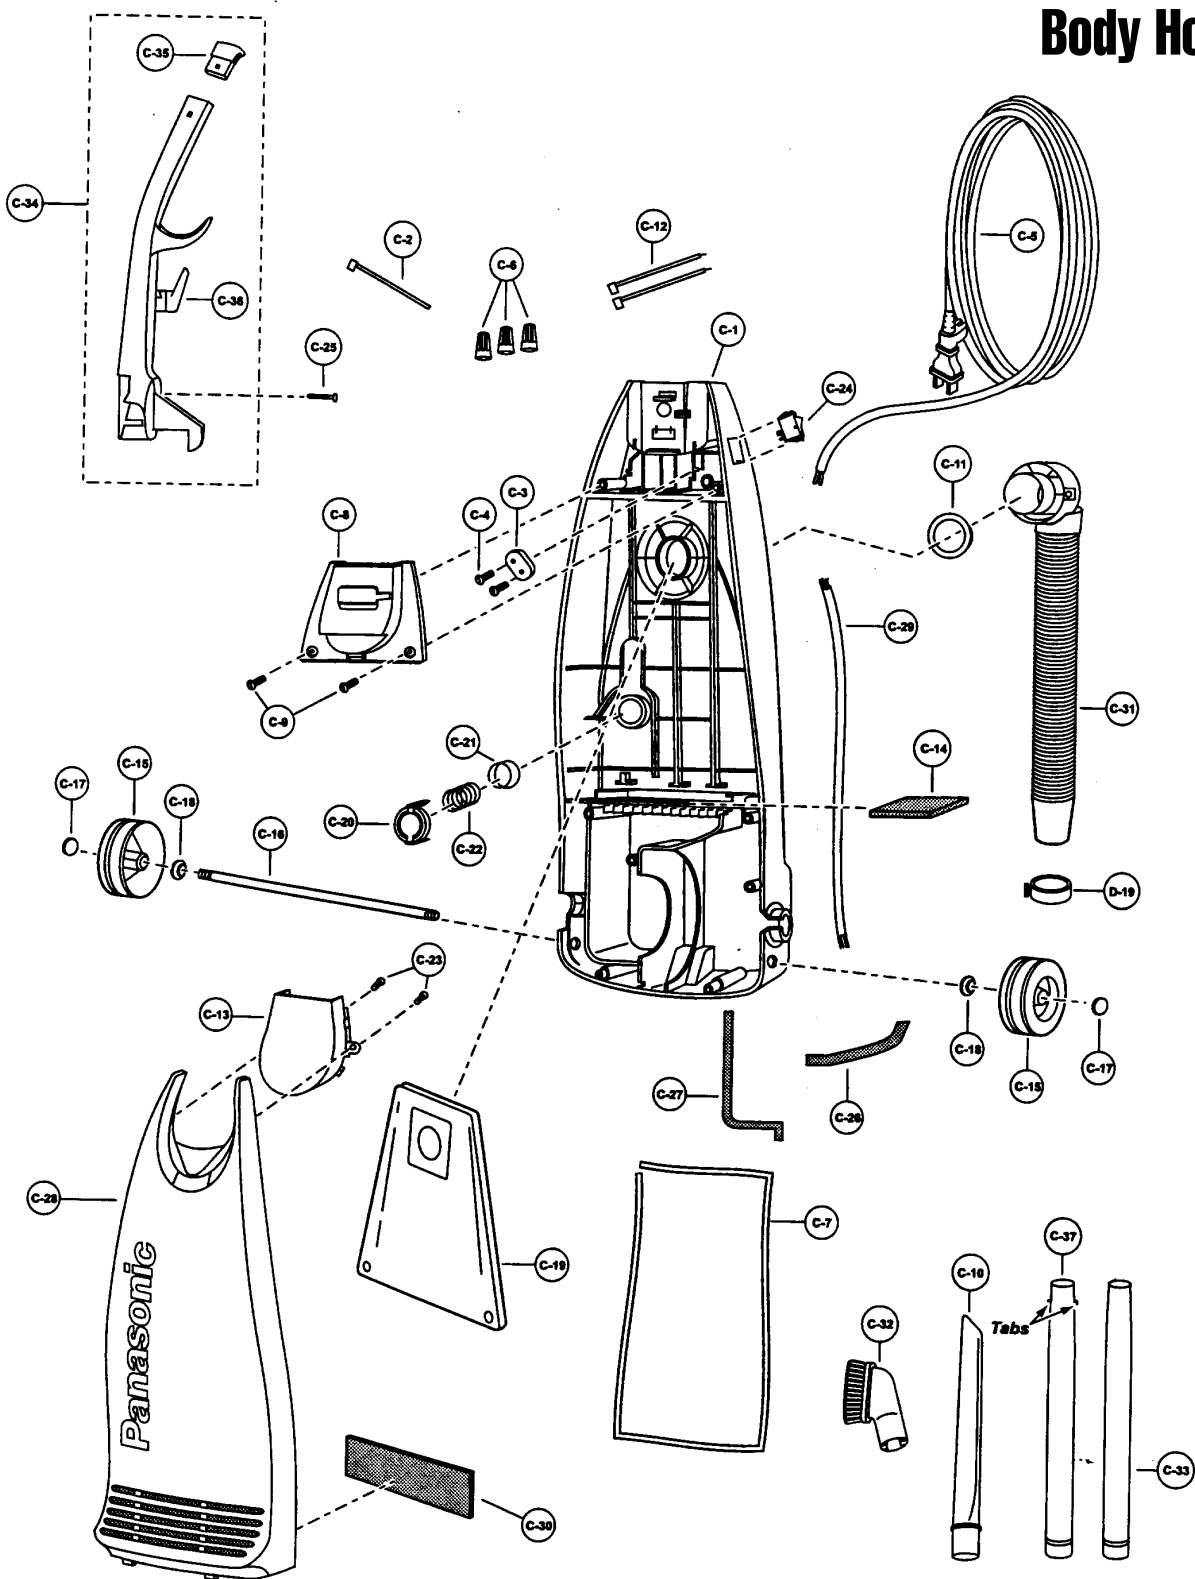

Body Housing

Body Housing

Index	Part No.	Description
1	P-10308	Dust compartment unit
2	P-00104	Wire tie
3	P-0698	Cord stopper
4	P-6140	Screw (cord stopper)
5	P-11018	Power cord
6	P-000623	Wire connector
7	P-10309	Packing (dust compartment)
8	P-10312	Switch cover
9	P-6140	Screw (switch cover)
10	P-6069	Crevice tool
11	P-9894	Packing Suction inlet
12	P-4410	Lead wire
13	P-10313	Front cover
14	P-10314	Secondary filter (foam)
15	P-0114	Wheel
16	P-16005	Shaft (wheel)
17	P-74009	Stopper (wheel)
18	P-6115	Washer (wheel)
19	P-7553	Dust bag (electrostatic)

Index	Part No.	Description
20	P-10315	Protector cover
21	P-6096	Protector
22	P-10316	Protector spring (red)
23	P-6140	Screw (front cover)
24	P-10602	On/off switch
25	P-9907	Handle screw
26	P-10317	Packing (right)
27	P-5860	Packing (left)
28	P-10354	Dust cover
29	P-3820	Wire cord
30	P-10319	Exhaust filter (electrostatic)
31	P-10355	Hose
32	P-6088	Dusting brush
33	P-60104	Extension wand (without tabs)
34	P-10321	Handle
35	P-10322	Handle cap
36	P-10323	Upper cord storage hook
37	P-8180	Wand (with tabs)
38	P-9873	Hose ring

Body Housing