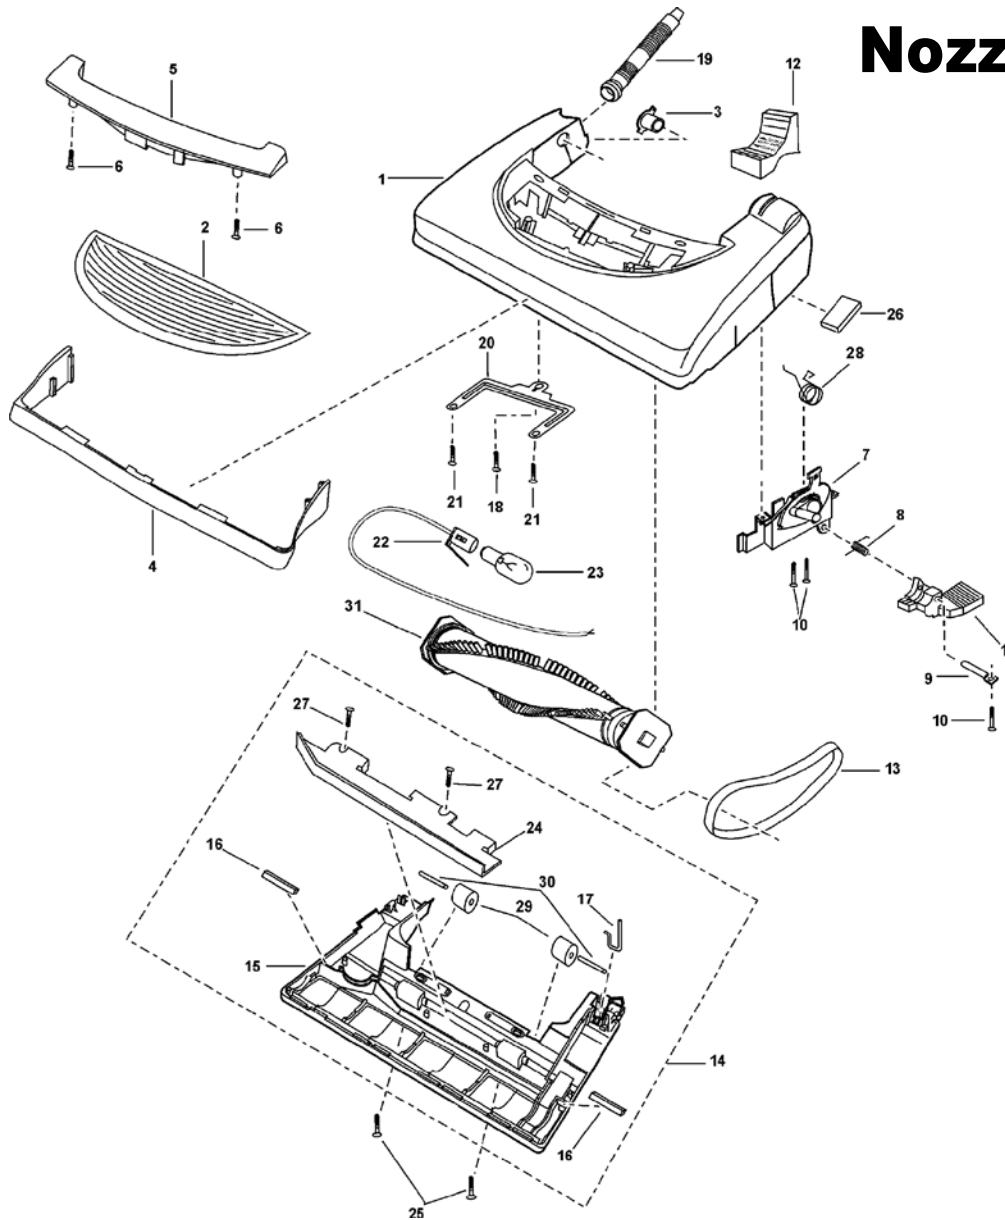

Models: MC-V5745

Nozzle Housing

Index	Part No.	Description
1	P-11283	Nozzle Housing
2	P-9854	Window
3	P-10819	Shaft (Plastic)
4	P-10351	Furniture Guard
5	P-11282	Light Cover
6	P-8172	Screw (Light Cover)
7	P-10733	Capet/Bare Floor Release Assembly
8	P-9857	Spring (Pedal)
9	P-513	Shaft (Pedal)
10	P-02181	Screw (Pedal/Frame Assembly)
11	P-4720	Pedal (Black)
12	P-111607	Foot Pedal Cover
13	P-V270B	Belt
14	P-9764	Lower Plate Assembly
15	P-9765	Lower Plate
16	P-10394	Packing (Lower Plate)

Index	Part No.	Description
17	P-9861	Belt Cover
18	P-6800	Screw (Slider Support)
19	P-10304	Nozzle Hose
20	P-10353	Slider Support
21	P-6140	Screw (Slider Support)
22	P-9367	Socket (Bulb)
23	P-7550	Bulb
24	P-9766	Body (Lower Plate)
25	P-6800	Screw (Lower Plate)
26	P-98103	Packing (Nozzle)
27	P-6140	Screw (Lower Plate)
28	P-02184	Spring (Shifter Return)
29	P-9888	Wheel
30	P-10357	Shaft (Wheel)
31	P-111553	Agitator Unit