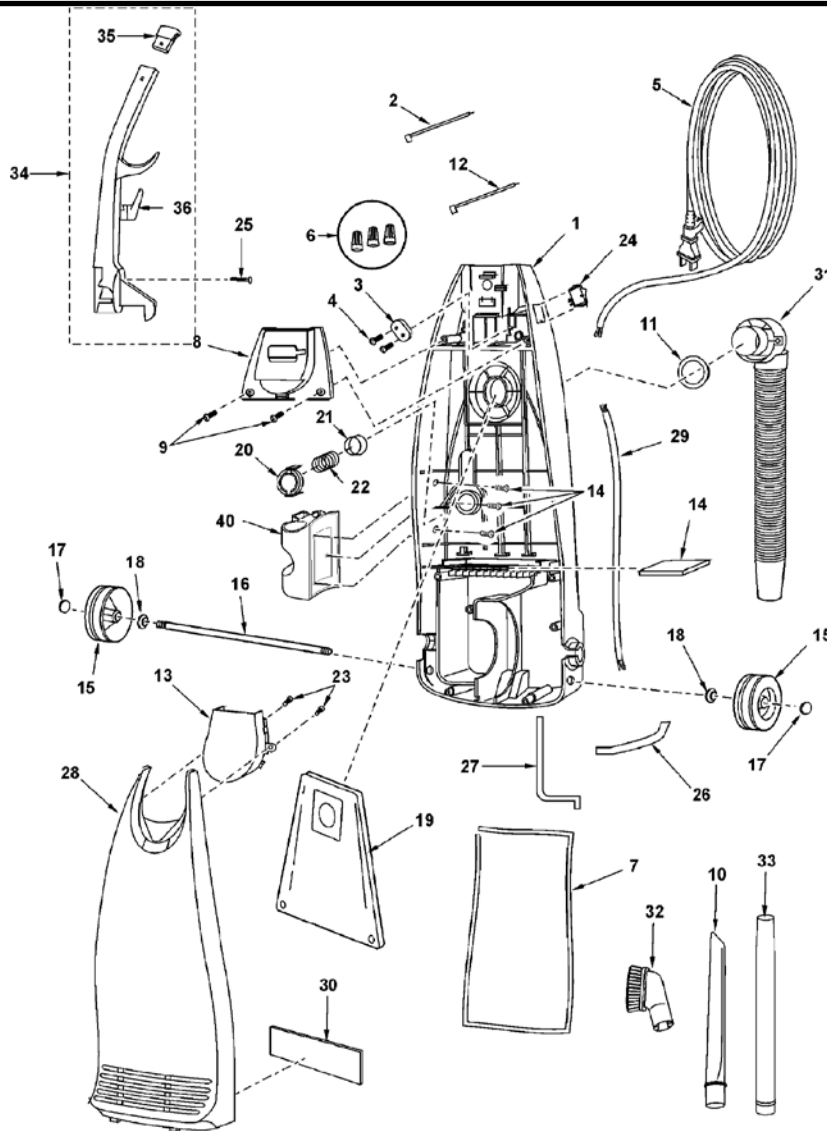

Models: MC-V5745

Body

Index	Part No.	Description
1	P-11608	Dust Compartment Unit
2	P-10508	Lead Wire
3	P-0698	Cord Stopper
4	P-6140	Screw (Cord Stopper)
5	P-97062	Power cord
6	P-000623	Wire Connector
7	P-10309	Packing (Dust Compartment)
8	P-10312	Switch Cover
9	P-6140	Screw (Switch Cover)
10	P-6069	Crevice Tool
11	P-10512	Packing (Suction Inlet)
12	P-4410	Lead Wire
13	P-111581	Front Cover
14	P-10314	Secondary Filter (Foam)
15	P-0114	Wheel
16	P-111588	Shaft (Wheel)
17	P-74009	Stopper (Wheel)
18	P-6115	Washer (Wheel)
19	P-115P	Dust Bag (Electrostatic)
20	P-10315	Protector Cover
21	P-6096	Protector

Index	Part No.	Description
22	P-10316	Protector Spring (Red)
23	P-6140	Screw (Front Cover)
24	P-10602	On-Off Switch
25	P-9907	Handle Screw
26	P-10317	Packing (Right)
27	P-5860	Packing (Left)
28	P-11280	Dust Cover
29	P-3820	Wire Cord
30	P-11281	Exhaust Filter (HEPA)
31	P-1847	Hose
32	P-111726	Dusting Brush
33	P-60104	Extension Wand (Without Tabs)
34	P-111610	Handle
35	P-111584	Handle Cap
36	P-7035	Upper Cord Storage Hook
37	P-8180	Wand (With Tabs)
38	P-9873	Hose Ring
39	P-111583	Handle Assembly
40	P-111611	Wand Holder
41	P-6140	Screw (Wand Holder)

Index	Part No.	Description
17	P-9861	Belt Cover
18	P-6800	Screw (Slider Support)
19	P-10304	Nozzle Hose
20	P-10353	Slider Support
21	P-6140	Screw (Slider Support)
22	P-9367	Socket (Bulb)
23	P-7550	Bulb
24	P-9766	Body (Lower Plate)
25	P-6800	Screw (Lower Plate)
26	P-98103	Packing (Nozzle)
27	P-6140	Screw (Lower Plate)
28	P-02184	Spring (Shifter Return)
29	P-9888	Wheel
30	P-10357	Shaft (Wheel)
31	P-111553	Agitator Unit