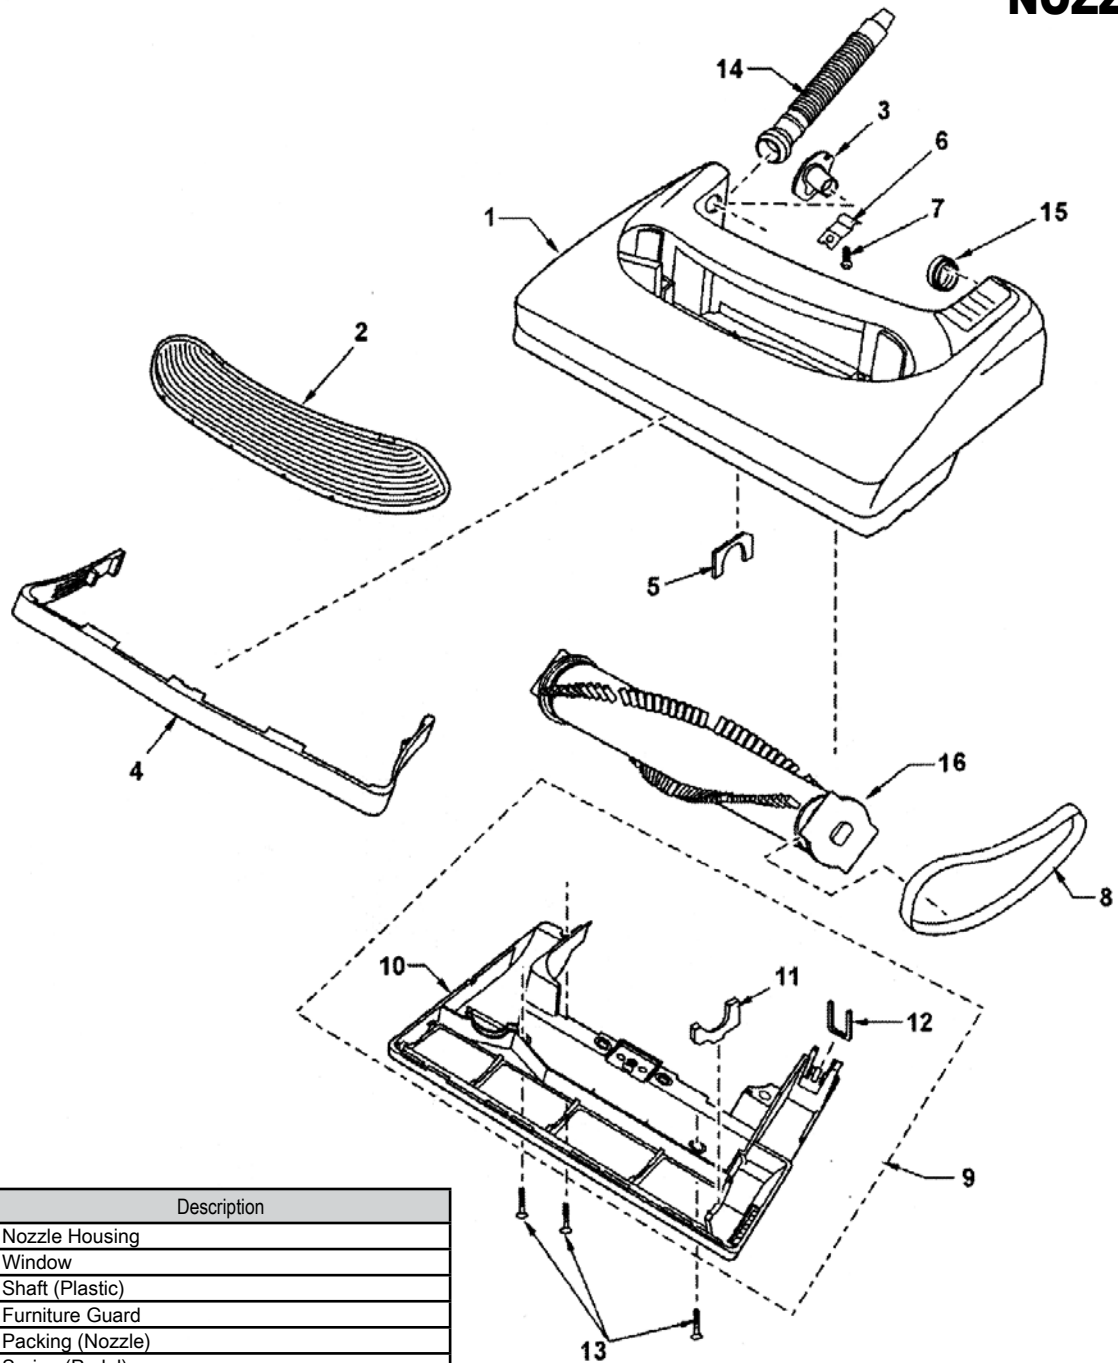

## NOZZLE

Index	Part No.	Description
1	P-11320	Nozzle Housing
2	P-10105	Window
3	P-10819	Shaft (Plastic)
4	P-11274	Furniture Guard
5	P-81	Packing (Nozzle)
6	P-58	Spring (Pedal)
7	P-6140	Screw (Pedal Spring)
8	P-V270B	Belt
9	P-9197	Lower Plate Assembly
10	P-2707	Lower Plate
11	P-7500	Packing (Lower Plate)
12	P-43	Belt Cover
13	P-6800	Screw (Lower Plate)
14	P-10304	Nozzle Hose (Short)
15	P-78	Plastic Holder
16	P-11321	Agitator Assembly

## BODY

Index	Part No.	Description
1	P-11278	Dust Compartment
2	P-10508	Lead Wire (Black)
3	P-0698	Cord Stopper
4	P-6140	Screw (Cord Stopper)
5	P-11018	Power Cord
6	P-000623	Wire Connector
7	P-10309	Packing (Dust Compartment)
8	P-10312	Switch Cover
9	P-6140	Screw (Switch Cover)
10	P-6069	Crevice Tool
11	P-10512	Packing (Suction Inlet)
12	P-4410	Lead Wire
13	P-111581	Front Cover
14	P-10314	Secondary Filter (Foam)
15	P-11318	Wheel
16	P-111588	Shaft (Wheel)
17	P-74009	Stopper (Wheel)
18	P-11277	Washer (Wheel)