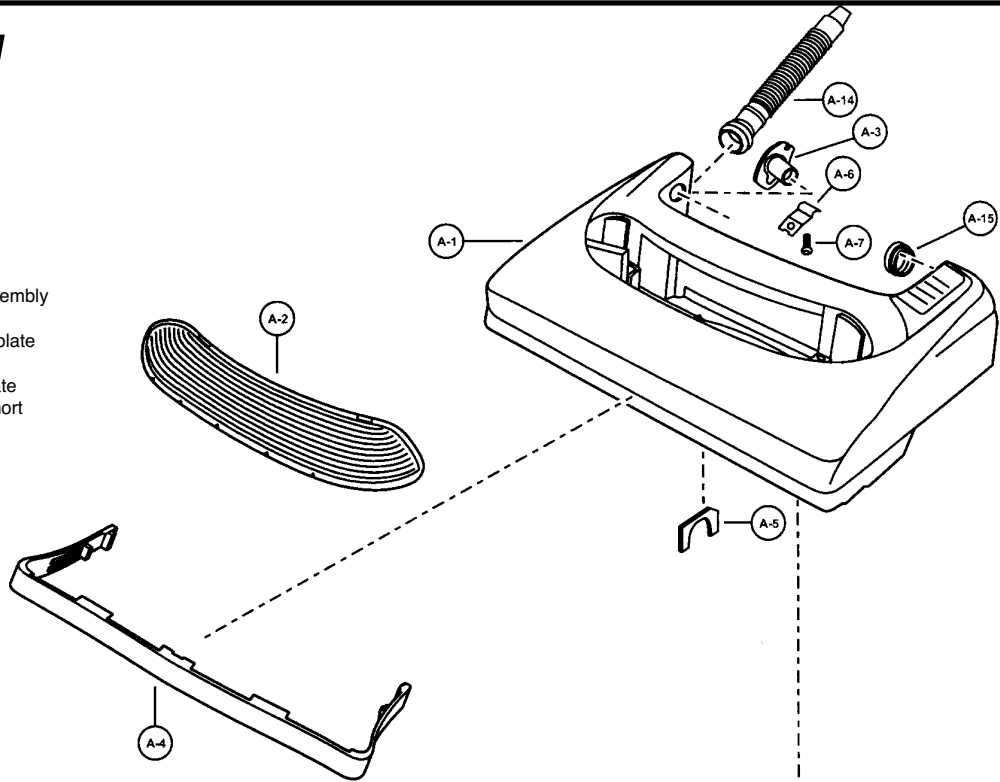

Models: MC-V5706

Nozzle Assembly

- 1 P-00233 Nozzle housing
- 2 P-111578 Window
- 3 P-10819 Shaft, plastic
- 4 P-11014 Furniture guard
- 5 P-810 Packing, nozzle
- 6 P-58 Spring, pedal
- 7 P-6140 Screw
- 8 P-00181 Belt
- 9 P-9197 Lower plate assembly
- 10 P-2707 Lower plate
- 11 P-7500 Packing, lower plate
- 12 P-43 Belt cover
- 13 P-6800 screw, lower plate
- 14 P-10304 Nozzle hose, short
- 15 P-78 Plastic holder

Agitator Assembly

- 1 P-111448 Agitator unit
- 2 P-0693 Brush support
- 3 P-0030 Washer

Models: MC-V5706

Body Assembly

Models: MC-V5706

Body Assembly

1	P-111579	Dust compartment unit	20	P-10315	Protector cover
2	P-10508	Lead wire, black	21	P-6096	Protector
3	P-10870	Cord stopper	22	P-10316	Protector spring
4	P-6140	Screw, cord stopper	23	P-6140	Screw, front cover
5	P-111580	Power cord	24	P-10602	On/off switch
6	P-000623	Wire connector, 10 pk	25	P-9907	Handle screw, 10 pk
7	P-10309	Packing, dust compartment	26	P-10697	Packing, right
8	P-10312	Switch cover	27	P-5860	Packing, left
9	P-6140	Screw, switch cover	28	P-111582	Dust cover
10	P-6069	Crevice tool	29	P-3820	Wire cord
11	P-10512	Packing, suction inlet	30	P-000040	Exhaust filter, foam
12	P-4410	Lead wire	31	P-10327	Hose
13	P-111581	Front cover	32	P-5475	Hose adapter
14	P-10314	Secondary filter, foam	33	P-6088	Dusting brush
15	P-0114	Wheel	34	P-60104	Wand, without tabs
16	P-10968	Shaft, wheel	35	P-111583	Handle
17	P-74009	Stopper, wheel, 10 pk	36	P-111584	Handle cap
18	P-6115	Washer, wheel, 10 pk	37	P-111293	Upper cord storage hook
19	P-111477	Dust bag, paper			