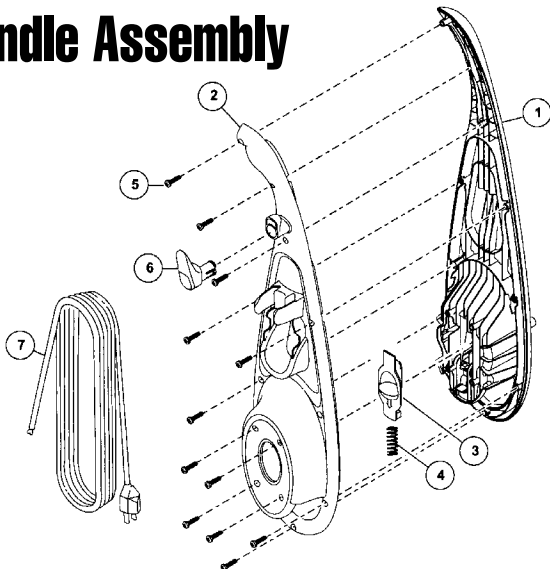

Index	Part No.	Description
29	P-111573	Bulb socket
30	P-111574	Light bulb
31	P-111602	Window
32	P-111649	Filter cover
33	P-111372	Exhaust filter (HEPA)
34	P-10968	Shaft (wheel)
35	P-6115	Washer
36	P-0114	Wheel
37	P-74009	Stopper (wheel)
38	P-111589	Hose assembly
39	P-6140	Screw
40	P-111394	Extension wand
41	P-111300	Extension wand (with tabs)
42	P-111731	Crevice tool
43	P-6088	Dusting brush
44	P-111436	Flange
45	P-00104	Wire tie
46	P-111650	Suction inlet packing
47	P-111603	Secondary filter
48	P-111590	Dust packing
49	P-111591	rear cover packing
50	P-8182	Carbon brush assembly
51	P-9823	Screw (carbon brush assembly)
52	P-111734	Carbon brush assembly (light terminal)
53	P-111433	Screw (motor support)
54	P-111735	PCB assembly
55	P-111736	Tube A
56	P-00086	Screw (lens holder)

Handle Assembly

Index	Part No.	Description
1	P-111732	Handle A
2	P-111593	Handle B
3	P-111594	Handle release lock
4	P-10643	Spring, handle release lock
5	P-6140	Screws
6	P-7035	Upper cord storage hook
7	P-111733	Power cord