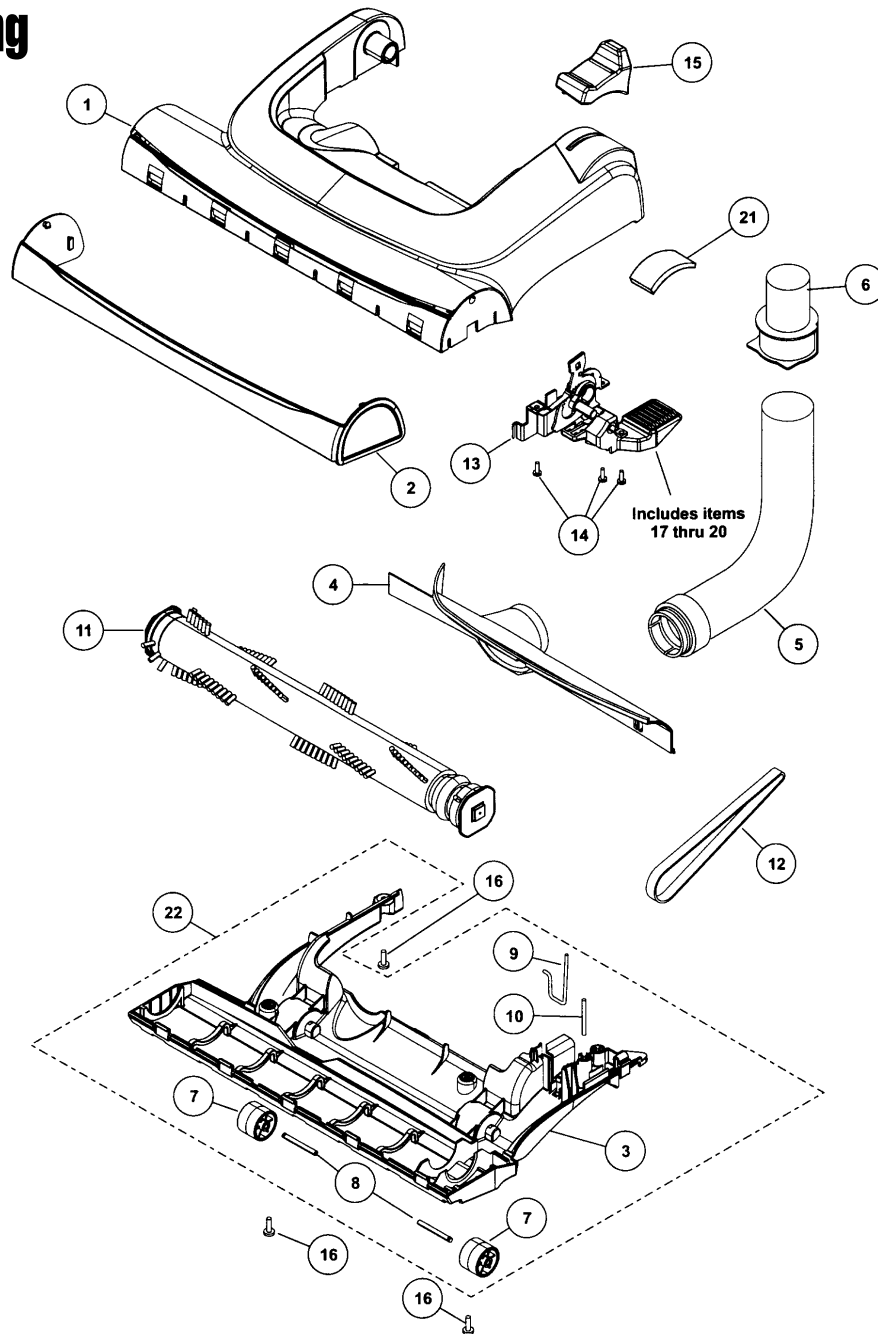

Models: MC-V5491

Nozzle Housing

Index	Part No.	Description
1	P-111740	Nozzle housing
2	P-111709	Furniture guard
3	P-111638	Lower plate
4	P-111639	Nozzle pipe
5	P-111640	Nozzle housing
6	P-111556	Connector pipe
7	P-9888	Roller, nozzle
8	P-10357	Shaft, roller
9	P-9861	Belt cover
10	P-111641	Belt guard
11	P-111642	Agitator unit

Index	Part No.	Description
12	P-00181	Belt
13	P-10733	Handle release assembly
14	P-4104	Screw
15	P-10835	Pedal cover
16	P-6140	Screw (lower plate)
17	P-111643	Bracket (handle release assembly)
18	P-4720	Pedal (handle release assembly)
19	P-513	Pedal shaft (handle release assembly)
20	P-9857	Pedal spring (handle release assembly)
21	P-111710	Nozzle packing
22	P-111644	Lower plate assembly

Models: MC-V5491

Body

Index	Part No.	Description
1	P-111645	Dust compartment
2	P-111727	Dust cover
3	P-111728	Wand holder
4	P-111729	Air guide
5	P-111564	Valve grommet
6	P-0698	Cord stopper
7	P-6140	Screw (cord stopper)
8	P-10602	On/off switch
9	P-111565	Lead wire (black)
10	P-111566	Lead wire (black)
11	P-10776	Protector
12	P-111567	Protector swing
13	P-10661	Protector cover
14	P-10697	Body packing (right)
15	P-111568	Body packing (left)
16	P-111328	Motor (fan unit)
17	P-9911	Motor support (rubber)
18	P-111569	Lead wire (motor)
19	P-000623	Wire connector
20	P-111570	Lead wire (white)
21	P-111571	Lead wire (black)
22	P-111572	Wire cover
23	P-111290	Lead wire assembly
24	P-000623	Wire connector
25	P-111575	Handle retention clip
26	P-0293	Motor support (rubber)
27	P-111730	Noise suppressor
28	P-8184	Ring spacer

Handle Assembly

Index	Part No.	Description
1	P-111732	Handle A
2	P-111593	Handle B
3	P-111594	Handle release lock
4	P-10643	Spring, handle release lock
5	P-6140	Screws
6	P-7035	Upper cord storage hook
7	P-111733	Power cord