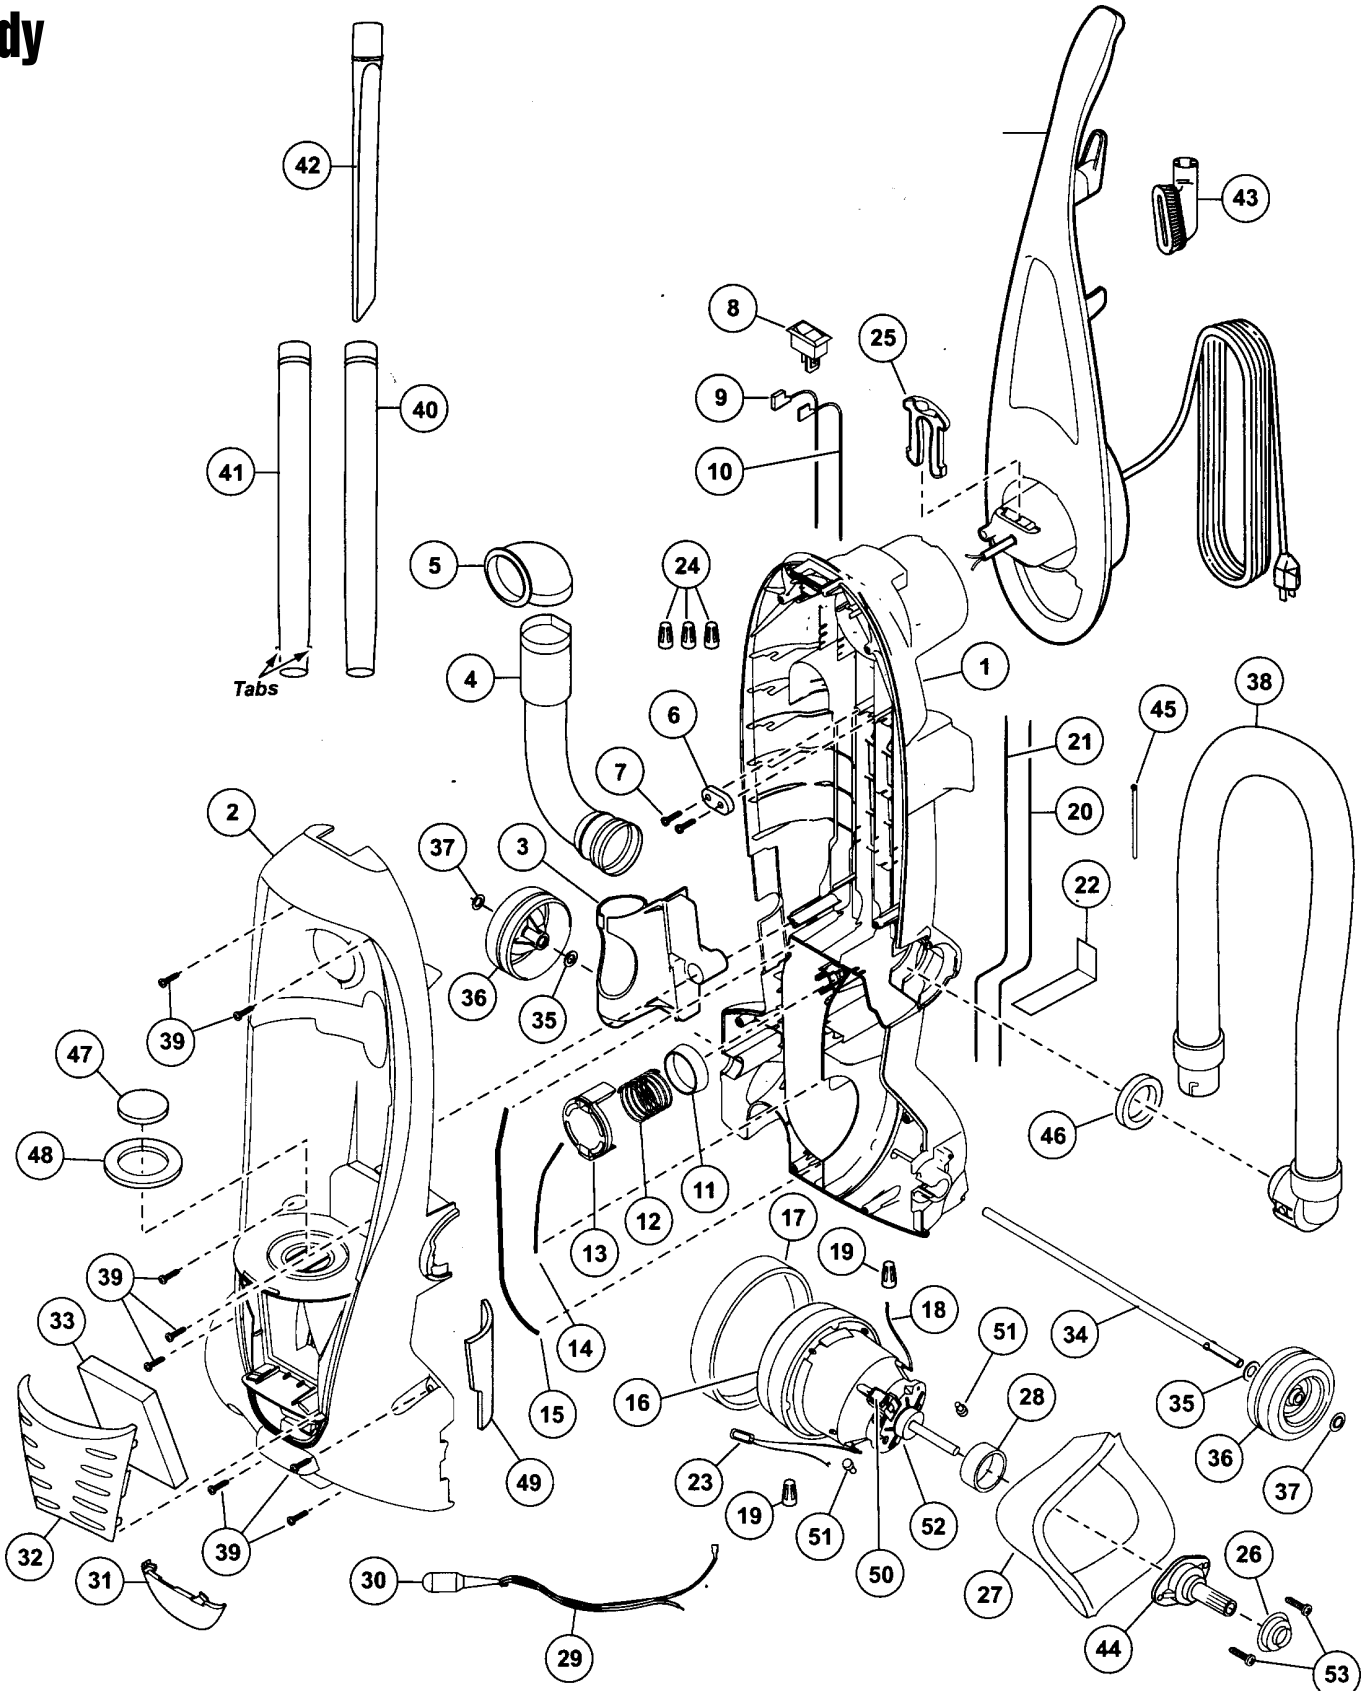

## Nozzle Housing

- 1 ..... P-111636 ..... Nozzle housing
- 2 ..... P-111637 ..... Furniture guard
- 3 ..... P-111638 ..... Lower plate
- 4 ..... P-111639 ..... Nozzle pipe
- 5 ..... P-111640 ..... Nozzle house
- 6 ..... P-111556 ..... Connector pipe
- 7 ..... P-9888 ..... Roller, nozzle
- 8 ..... P-60357 ..... Shaft, roller
- 9 ..... P-9861 ..... Belt cover
- 10 ..... P-111641 ..... Belt guard
- 11 ..... P-111642 ..... Agitator unit

- 12 ..... P-00181 ..... Belt
- 13 ..... P-10733 ..... Handle release assembly
- 14 ..... P-4104 ..... Screw
- 15 ..... P-10835 ..... Pedal cover
- 16 ..... P-6140 ..... Screw, lower plate
- 17 ..... P-111643 ..... Bracket, handle release assembly
- 18 ..... P-4720 ..... Pedal, handle release assembly
- 19 ..... P-513 ..... Pedal shaft, handle release assembly
- 20 ..... P-000010 ..... Pedal spring, handle release assembly
- 21 ..... P-111644 ..... Nozzle packing
- 22 ..... P-111720 ..... Lower plate assembly

## Body

Models: MC-V5481