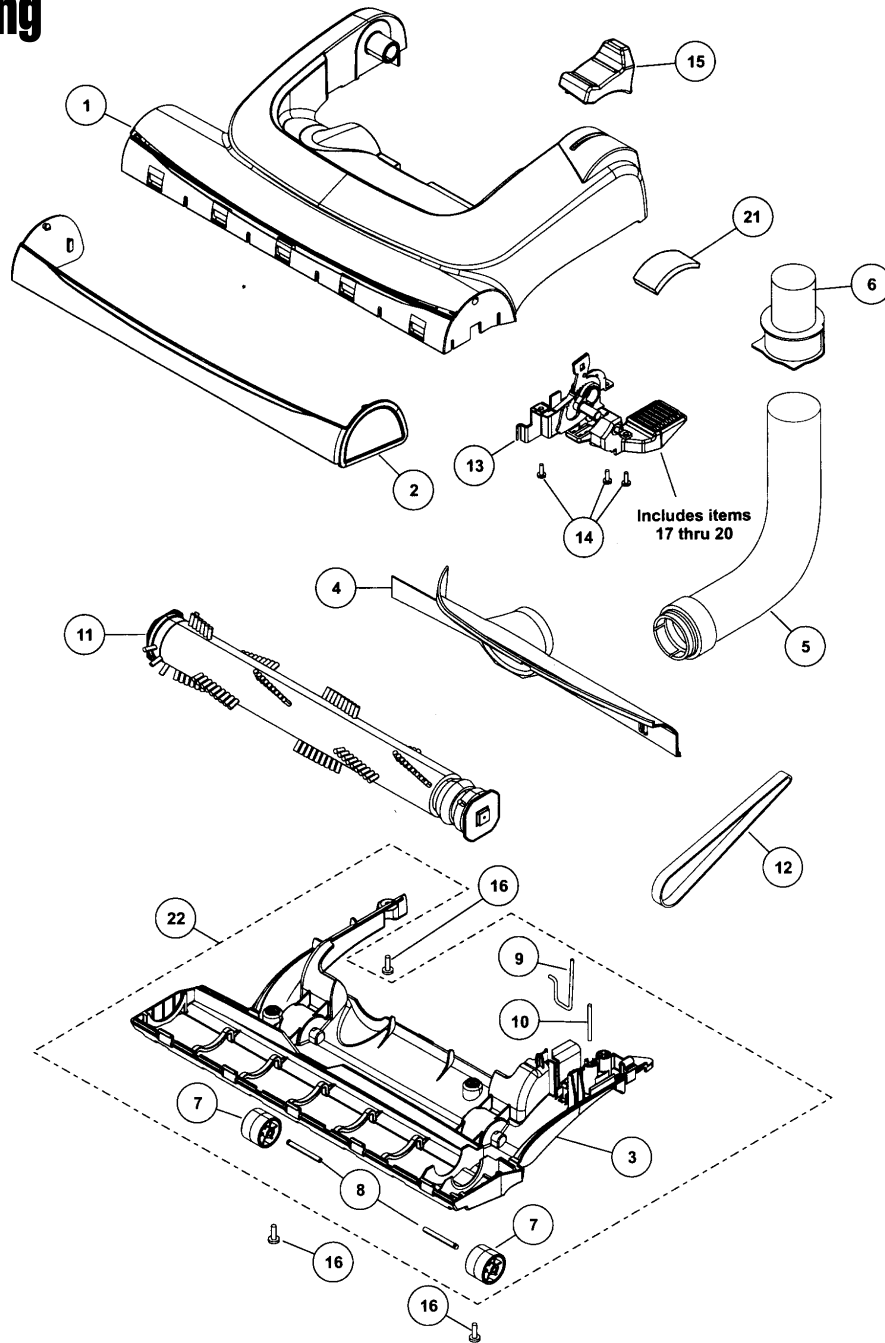

## Nozzle Housing

- 1 ..... P-111636 ..... Nozzle housing
- 2 ..... P-111637 ..... Furniture guard
- 3 ..... P-111638 ..... Lower plate
- 4 ..... P-111639 ..... Nozzle pipe
- 5 ..... P-111640 ..... Nozzle house
- 6 ..... P-111556 ..... Connector pipe
- 7 ..... P-9888 ..... Roller, nozzle
- 8 ..... P-60357 ..... Shaft, roller
- 9 ..... P-9861 ..... Belt cover
- 10 ..... P-111641 ..... Belt guard
- 11 ..... P-111642 ..... Agitator unit

- 12 ..... P-00181 ..... Belt
- 13 ..... P-10733 ..... Handle release assembly
- 14 ..... P-4104 ..... Screw
- 15 ..... P-10835 ..... Pedal cover
- 16 ..... P-6140 ..... Screw, lower plate
- 17 ..... P-111643 ..... Bracket, handle release assembly
- 18 ..... P-4720 ..... Pedal, handle release assembly
- 19 ..... P-513 ..... Pedal shaft, handle release assembly
- 20 ..... P-000010 ..... Pedal spring, handle release assembly
- 21 ..... P-111644 ..... Nozzle packing
- 22 ..... P-111720 ..... Lower plate assembly

## Body

Models: MC-V5481