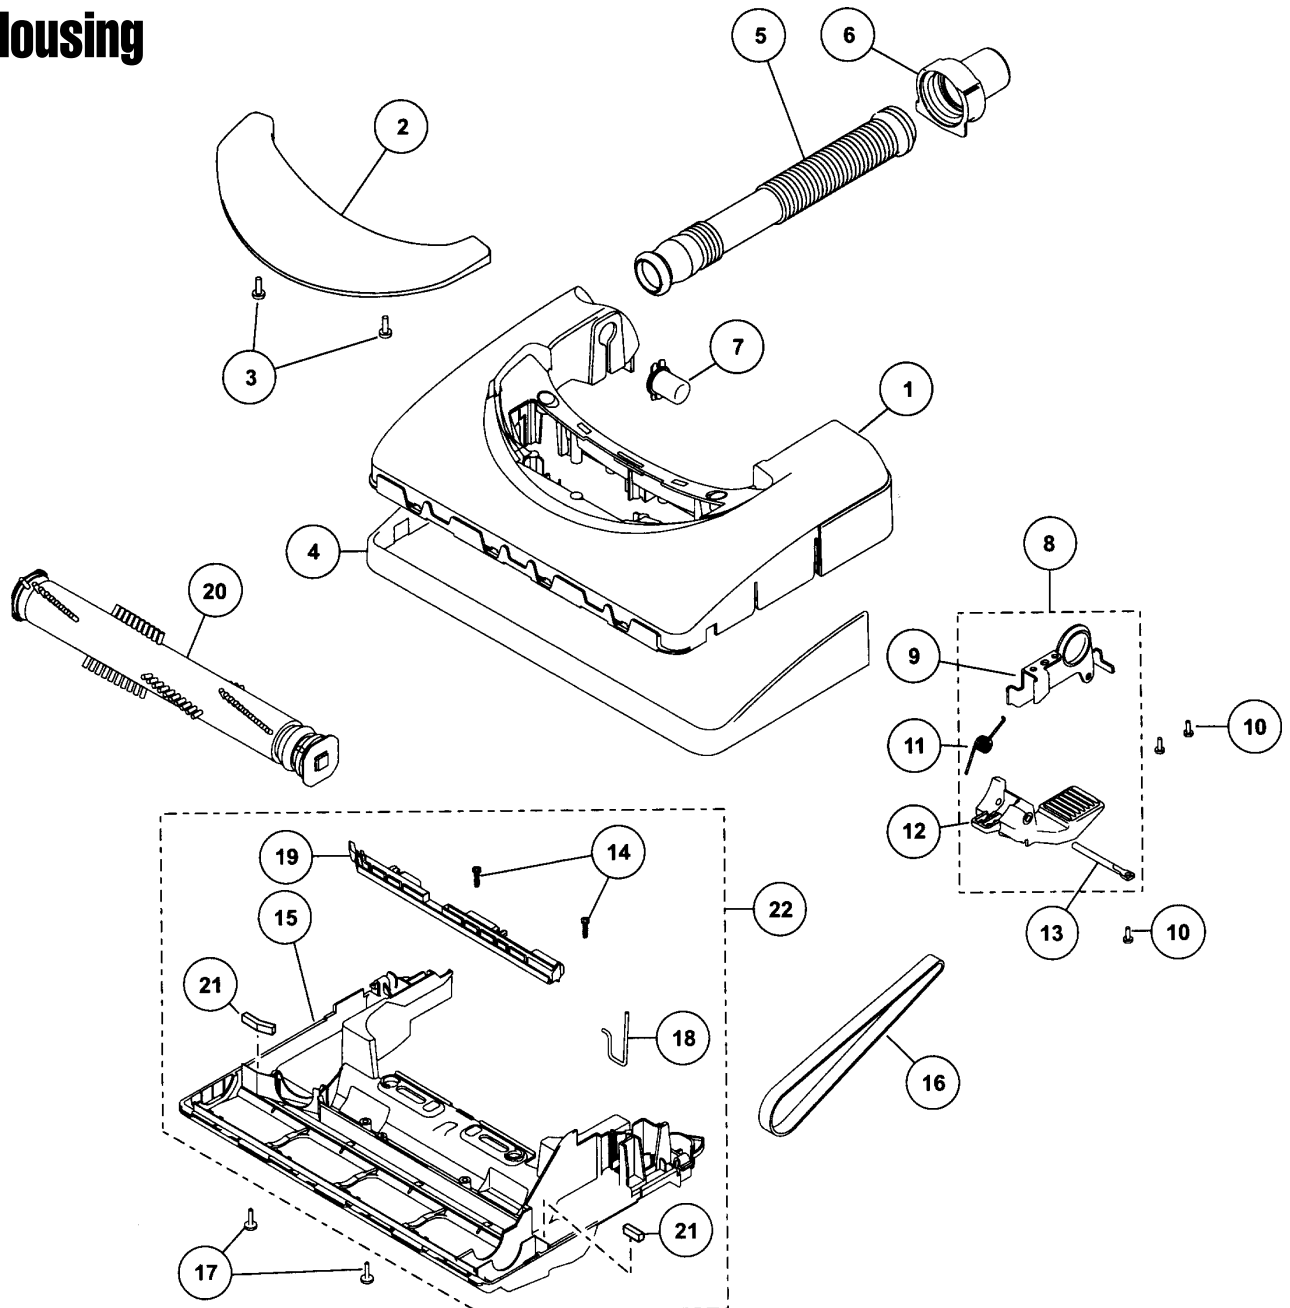

Models: MC-V5451

Nozzle Housing

- | | | | | |
|----|-------|----------|-------|-------------------------------|
| 1 | | P-111554 | | Nozzle housing |
| 2 | | P-111555 | | Upper body |
| 3 | | P-6140 | | Screws, upper body, 10 pk |
| 4 | | P-10351 | | Furniture guard |
| 5 | | P-10541 | | Nozzle hose |
| 6 | | P-111556 | | Connector pipe |
| 7 | | P-10819 | | Plastic shaft |
| 8 | | P-10733 | | Handle release pedal assembly |
| 9 | | P-000095 | | Frame |
| 10 | | P-4104 | | Screw, pedal/frame assembly |
| 11 | | P-111427 | | Spring |
| 12 | | P-4720 | | Pedal |
| 13 | | P-00051 | | Pedal shaft |
| 14 | | P-6140 | | Screw, 10 pk |
| 15 | | P-111557 | | Lower plate |
| 16 | | P-00181 | | Belt |
| 17 | | P-6800 | | Screw, lower plate, 10 pk |
| 18 | | P-9861 | | Belt cover |
| 19 | | P-111558 | | Lower plate |
| 20 | | P-111559 | | Agitator unit |
| 21 | | P-10394 | | Packing, lower plate/body |
| 22 | | P-9858 | | Lower plate assembly |