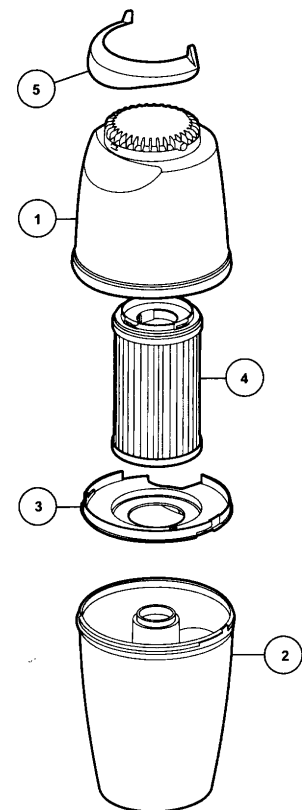

Dust Bin Assembly

1 ..... P-111596 ..... Dust bin lid
2 ..... P-111597 ..... Dust bin
3 ..... P-111598 ..... Filter screen
4 ..... P-111599 ..... Filter
5 ..... P-111600 ..... Handle