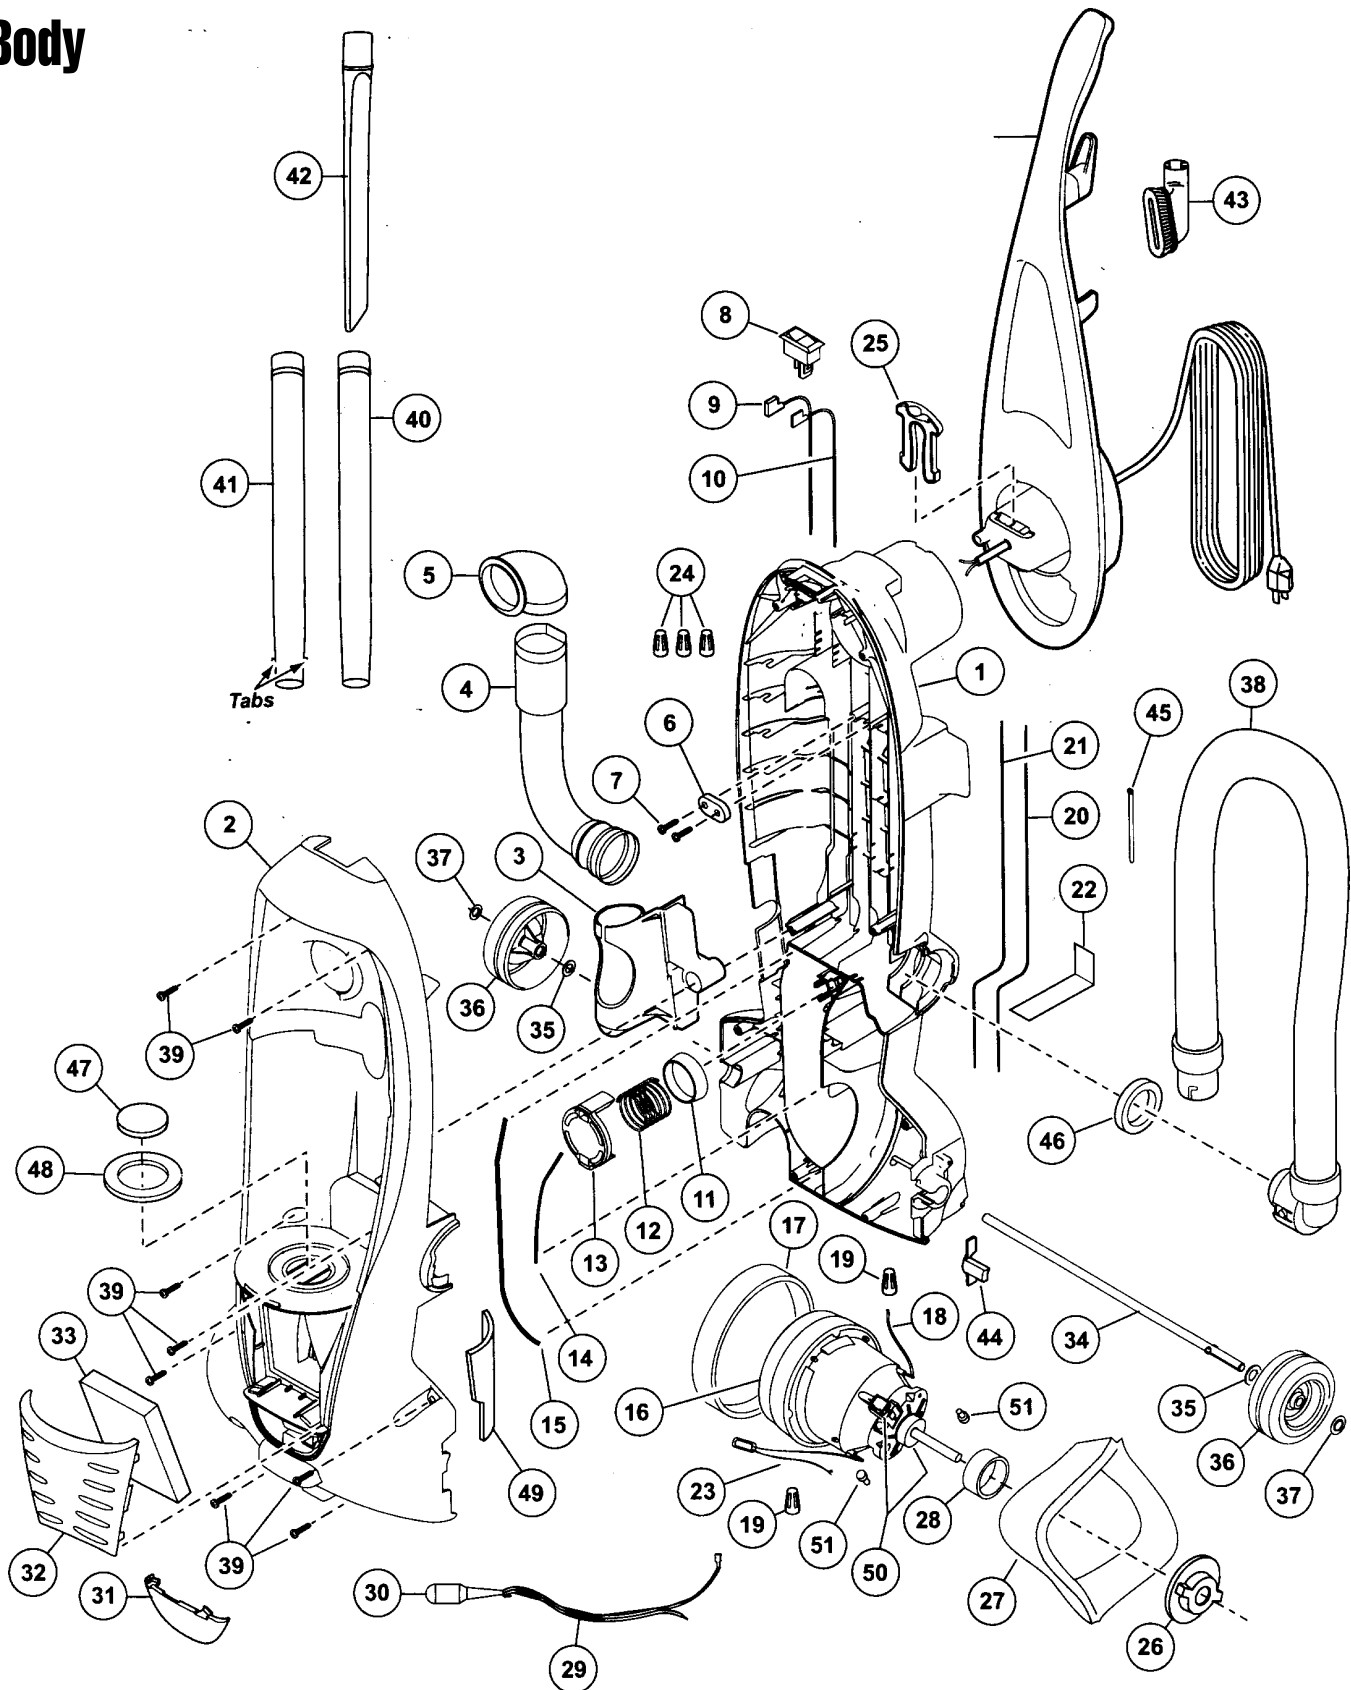

Models: MC-V5451

Body