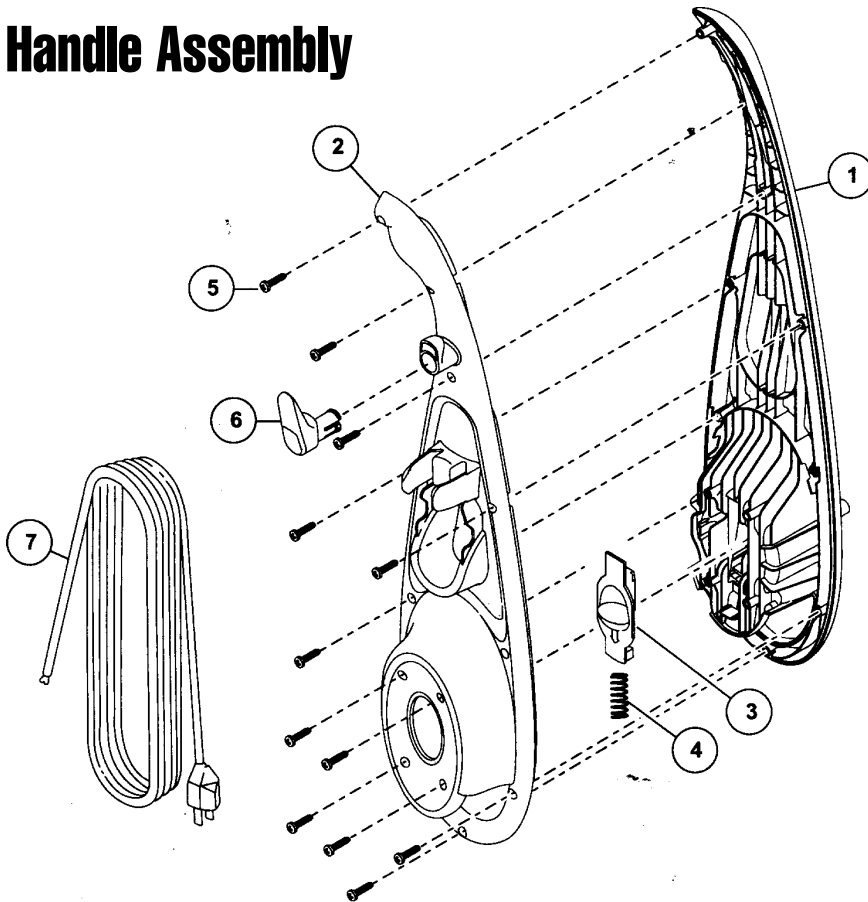

Handle Assembly

1 ..... P-111592 ..... Handle A
2 ..... P-111593 ..... Handle B
3 ..... P-111594 ..... Handle release lock
4 ..... P-10643 ..... Spring, handle release lock
5 ..... P-6140 ..... Screws, 10 pk
6 ..... P-111293 ..... Upper cord storage hook
7 ..... P-111595 ..... Power cord