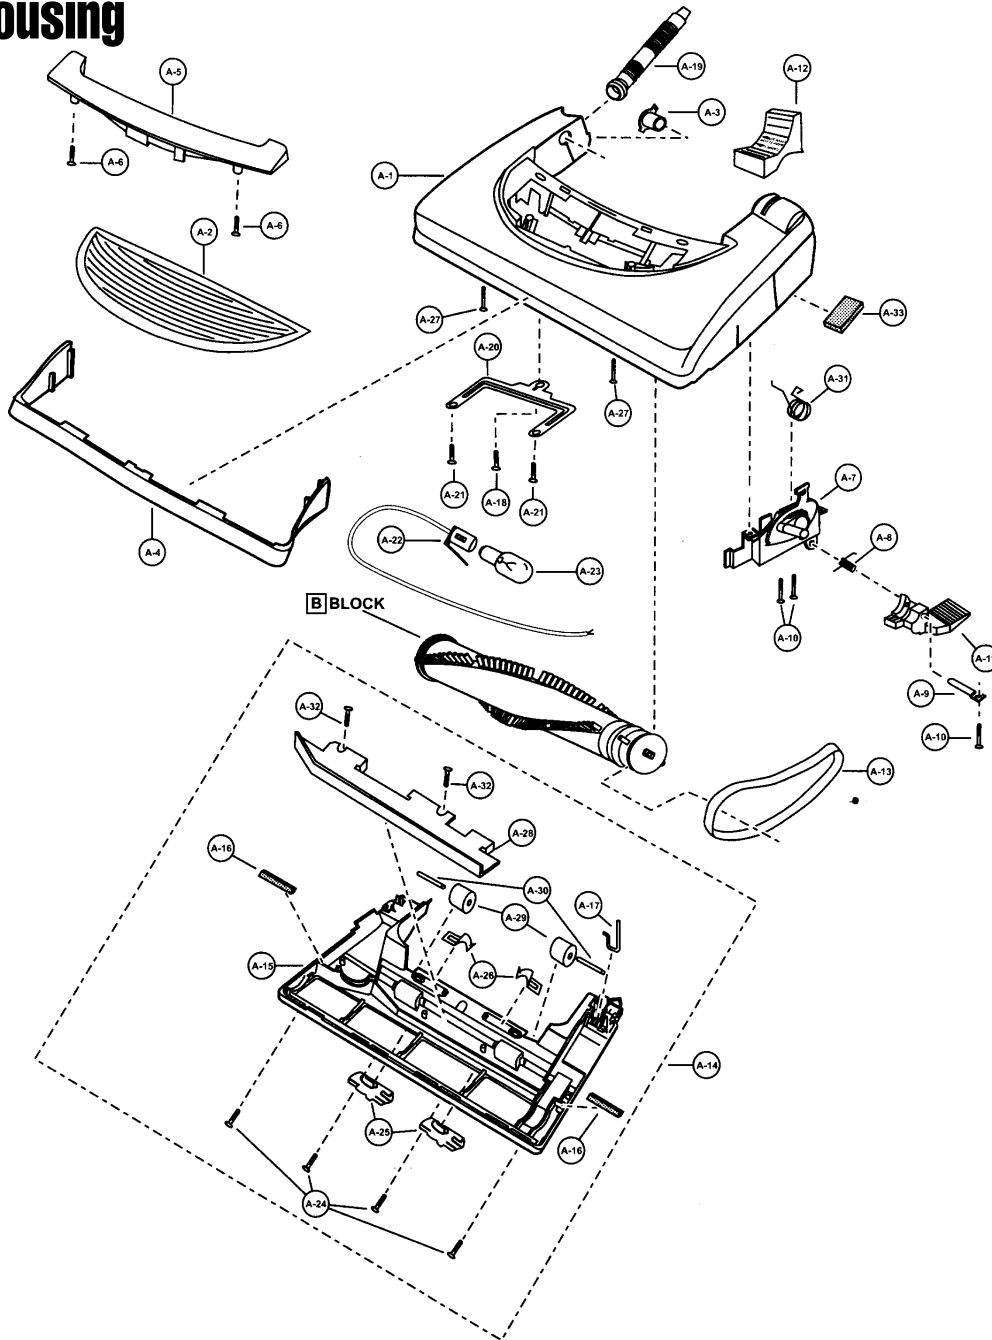

Models: MC-V5297

Nozzle Housing

- 1 P-111455 Nozzle housing
- 2 P-9854 Window
- 3 P-2500 Shaft, plastic
- 4 P-10351 Furniture guard
- 5 P-8921 Light cover
- 6 P-8172 Screw, light cover
- 7 P-10733 Carpet/bare floor - Handle Release assembly
- 8 P-9857 Spring, pedal
- 9 P-513 Shaft, pedal
- 10 ... P-02181 Screw, pedal/frame assembly
- 11 ... P-4720 Pedal, black
- 12 ... P-10835 Foot pedal cover
- 13 ... P-00181 Belt
- 14 ... P-10672 Lower plate assembly
- 15 ... P-10681 Belt
- 16 ... P-10394 Packing, lower plate/body, lower plate
- 17 ... P-9861 Belt cover

- 18 ... P-6800 Screw, slider support
- 19 ... P-10304 Nozzle hose
- 20 ... P-10353 Slider support
- 21 ... P-000132 Screw, slider support
- 22 ... P-9367 Socket, bulb
- 23 ... P-7550 Bulb
- 24 ... P-98104 Screw, metal lower plate
- 25 ... P-2444 latch, lower plate
- 26 ... P-9846 Spring, stop latch
- 27 ... P-683 Screw, nozzle housing, for latch
- 28 ... P-9766 Body, lower plate
- 29 ... P-9888 Wheel
- 30 ... P-10357 Shaft, wheel
- 31 ... P-02184 Spring, shifter return
- 32 ... P-6140 screw, body, lower plate
- 33 ... P-98103 Packing, nozzle

Models: MC-V5297

Agitator Assembly

- 1 P-10682 Agitator assembly
- 2 P-10915 Brush, 4 pcs.
- 3 P-10683 Agitator pulley
- 4 P-111428 Agitator holder
- 5 P-10376 Filter
- 6 P-9709 End cap, right
- 7 P-9708 End cap, left
- 8 P-10684 Agitator shaft
- 9 P-4003 E-clip
- 10 ... P-8403 Brush holder
- 11 ... P-10378 Spring pin
- 12 ... P-10716 Spacer

Models: MC-V5297

Body Assembly