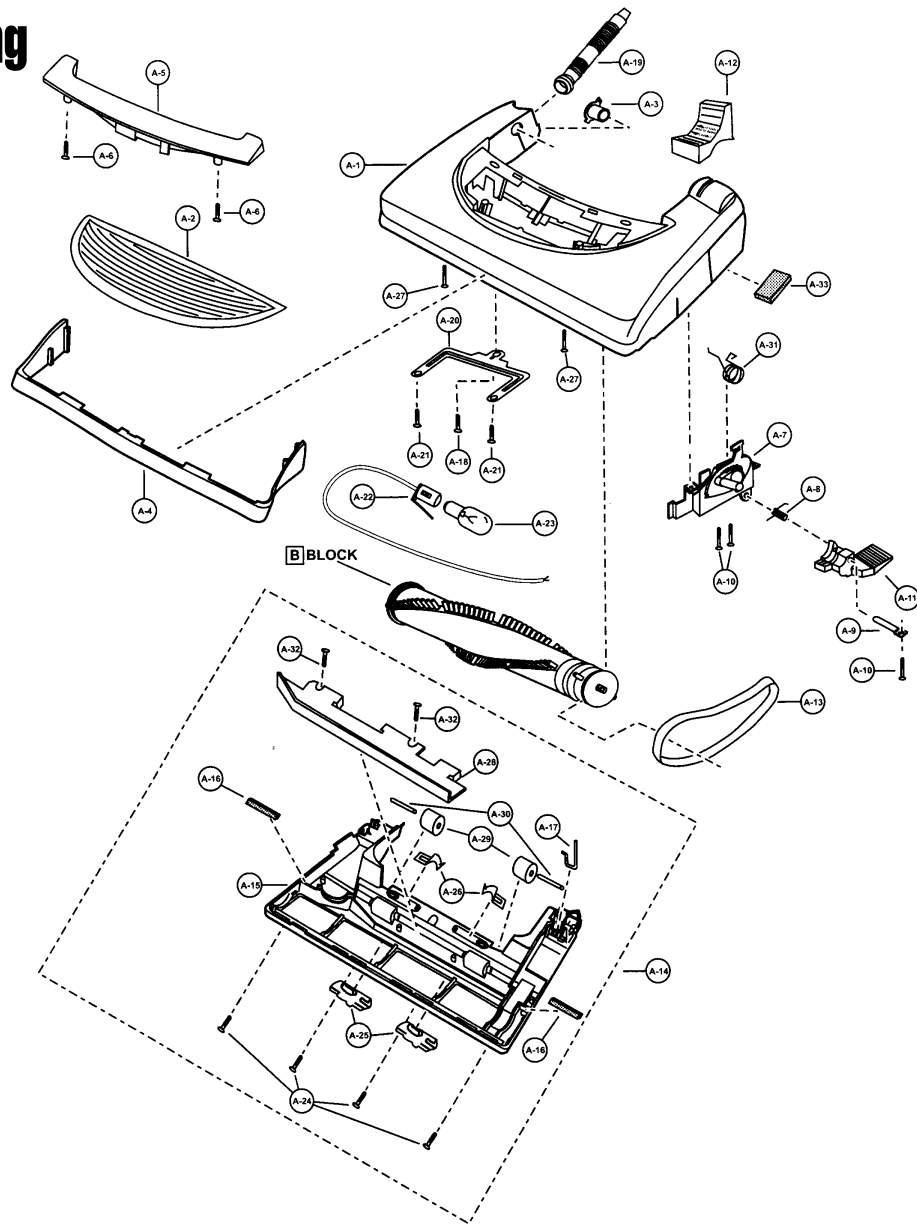

Models: MC-V5278

Nozzle Housing

Index	Part No.	Description
1	P-111440	Nozzle housing
2	P-9854	Window
3	P-2500	Shaft, plastic
4	P-10351	Furniture guard
5	P-10920	Light cover
6	P-8172	Screw (light cover)
7	P-10733	Carpet/bare floor - handle release assembly
8	P-9857	Spring (pedal)
9	P-513	Shaft (pedal)
10	P-02181	Screw (pedal/frame assembly)
11	P-4720	Pedal (black)
12	P-9880	Foot pedal cover
13	P-00181	Belt
14	P-10672	Lower plate assembly
15	P-10681	Lower plate
16	P-10394	Packing (lower plate/Body, lower plate)
17	P-9861	Belt cover

Index	Part No.	Description
18	P-6800	Screw (slider support)
19	P-10304	Nozzle hose
20	P-10353	Slider support
21	P-6140	Screw (slider support)
22	P-9367	Socket (bulb)
23	P-7550	Bulb
24	P-98104	Screw (metal lower plate)
25	P-2444	Latch (lower plate)
26	P-9846	Spring (stop latch)
27	P-683	Screw (nozzle housing, for latch)
28	P-9766	Body (lower plate)
29	P-9888	Wheel
30	P-10357	Shaft (wheel)
31	P-02184	Spring (shifter return)
32	P-6140	Screw (body, lower plate)
33	P-98103	Packing (nozzle)