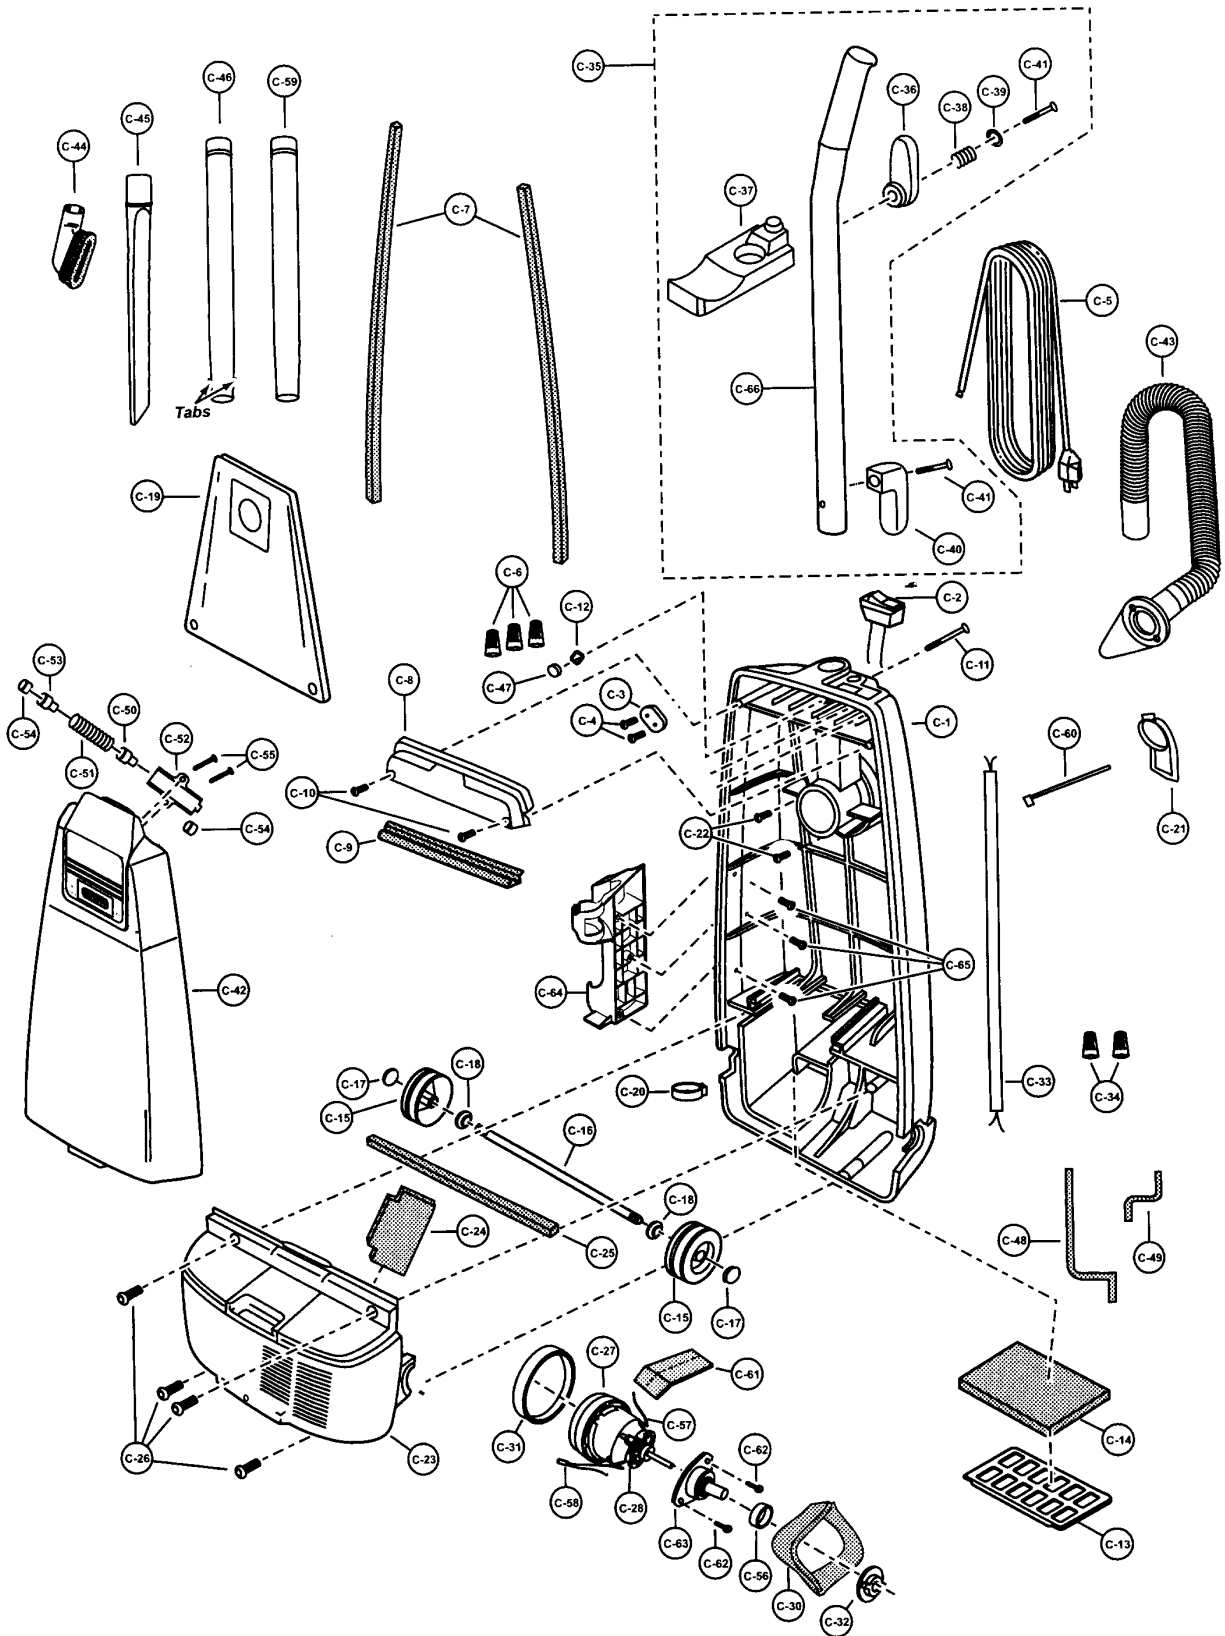

Models: MC-V5278

Motor Housing, Motor, Handle, and Body

Models: MC-V5278

Motor Housing, Motor, Handle, and Body

Index	Part No.	Description
1	P-111689	Dirt compartment unit
2	P-983	On/off switch
3	P-0698	Cord stopper
4	P-6140	Screw (cord stopper)
5	P-10802	Power cord
6	P-000623	Wire connector
7	P-660106	Packing (dust container)
8	P-30606	Switch cover
9	P-73006	Packing (switch cover)
10	P-6140	Screw (switch cover)
11	P-7301	Handle screw
12	P-2117	Nut (handle screw)
13	P-3200	Filter supporter
14	P-9994	Secondary filter (HEPA)
15	P-111690	Wheel
16	P-10968	Shaft (wheel)
17	P-74009	Stopper (wheel)
18	P-6115	Washer
19	P-145M	Dust bag (type U6)
20	P-111458	Hose hook
21	P-111450	Cover (suction inlet)
22	P-6140	Screw (suction inlet)
23	P-111691	Motor case
24	P-200	Packing (rear cover)
25	P-1906	Packing (motor case)
26	P-8172	Screw (motor case)
27	P-10933	Fan motor unit
28	P-8182	Carbon brush
	P-9823	Screw (brush) - not illustrated
30	P-10670	Noise suppressor
31	P-0293	Motor support (front)
32	P-9911	Motor support rubber (rear)
33	P-3820	Wire cord

Index	Part No.	Description
34	P-000623	Wire connector
35	P-111227	Handle assembly
36	000243	Upper cord storage hook
37	P-10403	Hose holder
38	P-7670	Spring (cord hook)
39	P-587	Washer (cord storage hook)
40	P-111432	Lower cord storage hook
41	P-43096	Screw (cord storage hook)
42	P-111692	Dust cover
43	P-8946	Hose
44	P-111726	Dusting brush
45	P-6069	Crevice tool
46	P-8180	Wand (with tabs)
47	P-6106	packing (insulator)
48	P-10697	Packing (right)
49	P-10698	Packing (left)
50	P-10674	Lead (indicator)
51	P-10400	Spring (indicator)
52	P-98109	Body (indicator)
53	P-000147	Cap (indicator)
54	P-9300	Packing (indicator)
55	P-4104	Screw (indicator)
56	P-8184	Ring spacer
57	P-10712	Lead wire (motor)
58	P-10688	Thermal protector unit
59	P-60104	Extension wand (no tabs)
60	P-00104	Wire tie
61	P-10649	Cooling guide
62	P-111433	Screw (flange)
63	P-111436	Flange
64	P-111461	Wand holder
65	P-6140	Screw (wand holder)
66	P-111489	Handle

Agitator Assembly