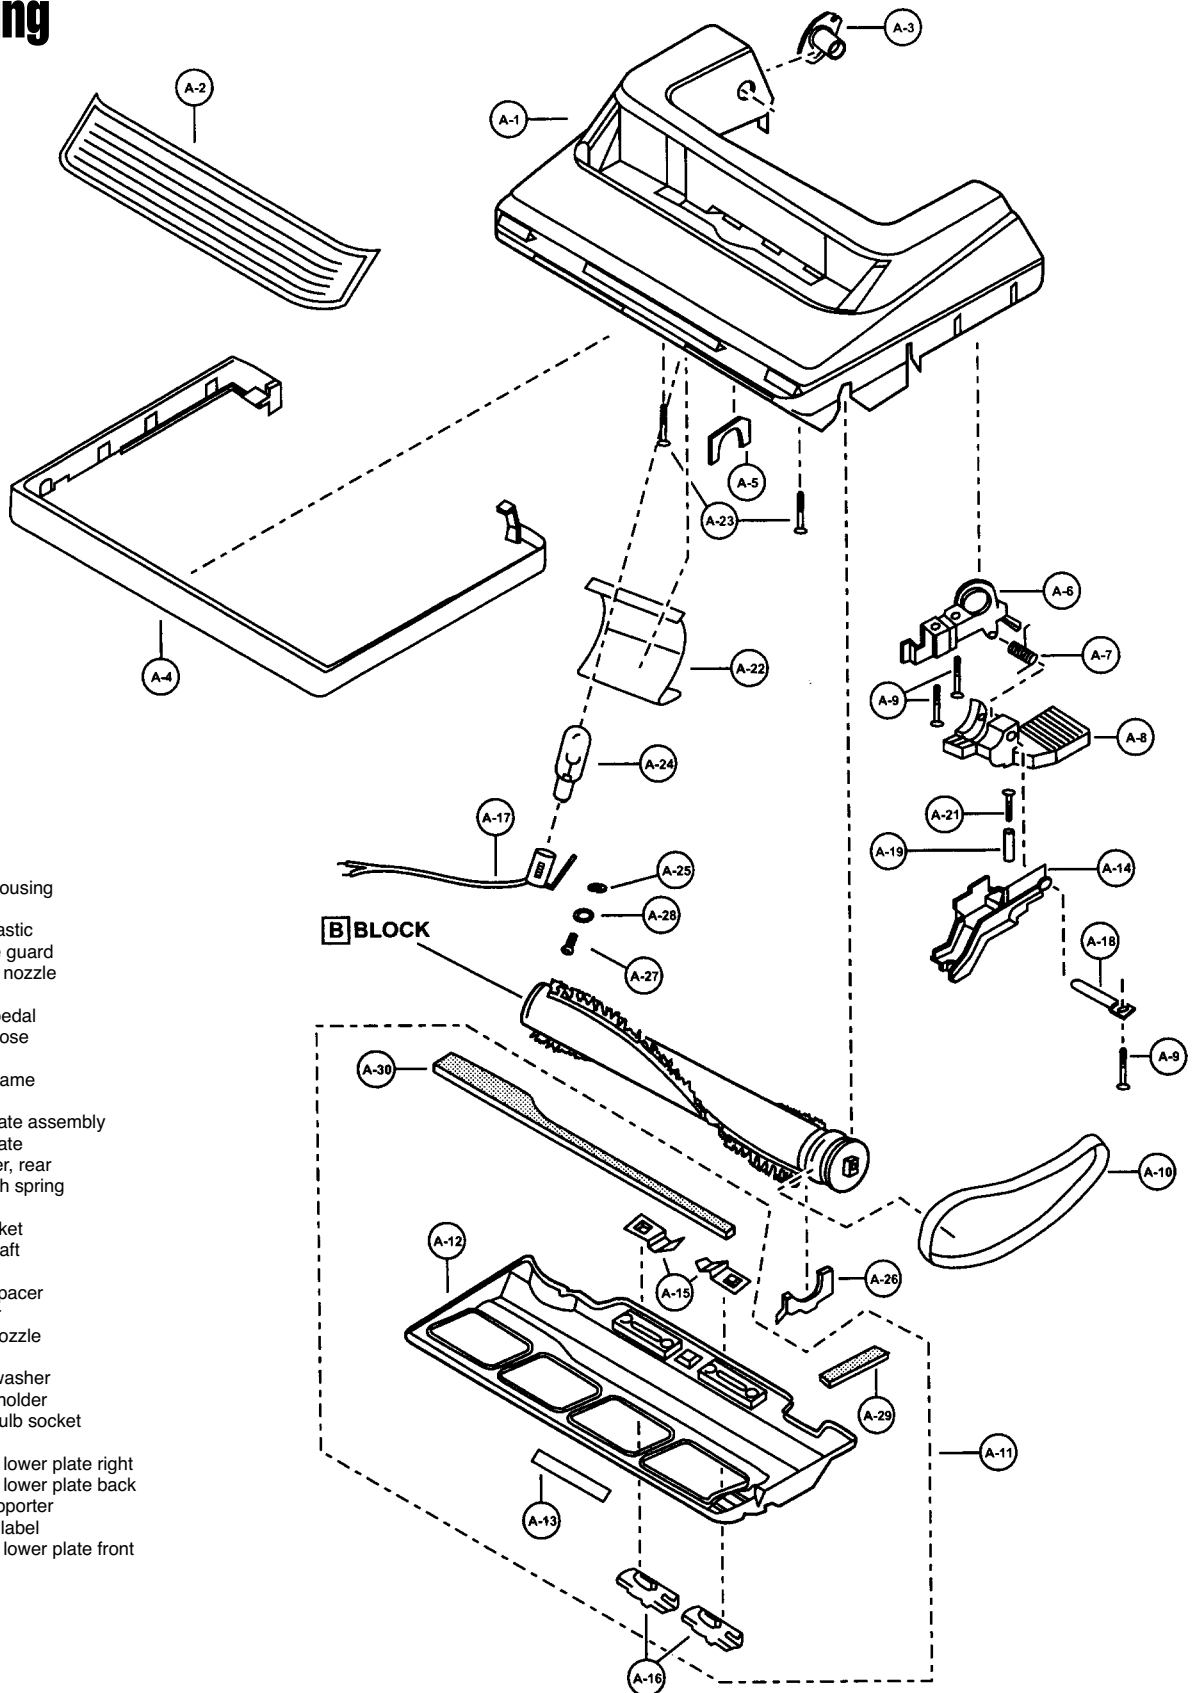

Models: MC-V5268

## Nozzle Housing

- 1 ..... P-111523 ..... Nozzle housing
- 2 ..... P-2125 ..... Window
- 3 ..... P-10819 ..... Shaft, plastic
- 4 ..... P-000274 ..... Furniture guard
- 5 ..... P-81 ..... Packing, nozzle
- 6 ..... P-000095 ..... Frame
- 7 ..... P-111427 ..... Spring, pedal
- 8 ..... P-10304 ..... Nozzle hose
- 9 ..... P-4720 ..... Pedal
- 10 ... P-6140 ..... Screw, frame
- 11 ... P-00181 ..... Belt
- 12 ... P-8939 ..... Lower plate assembly
- 13 ... P-8942 ..... Lower plate
- 14 ... P-1124 ..... Belt cover, rear
- 15 ... P-9846 ..... Stop latch spring
- 16 ... P-2751 ..... Latch
- 17 ... P-9367 ..... Bulb socket
- 18 ... P-00051 ..... Pedal shaft
- 19 ... P-7411 ..... Spacer
- 21 ... P-8172 ..... Screw, spacer
- 22 ... P-10109 ..... Reflector
- 23 ... P-683 ..... Screw, nozzle
- 24 ... P-7550 ..... Bulb
- 25 ... P-5045 ..... Spring, washer
- 26 ... P-8220 ..... Agitator holder
- 27 ... P-4104 ..... Screw, bulb socket
- 28 ... P-587 ..... Washer
- 29 ... P-392 ..... Packing, lower plate right
- 30 ... P-742 ..... Packing, lower plate back
- 31 ... P-2420 ..... Hose supporter
- 32 ... P-9826 ..... Warning label
- 33 ... P-10373 ..... Packing, lower plate front

## Motor Housing, Motor, Handle, and Body

Models: MC-V5268