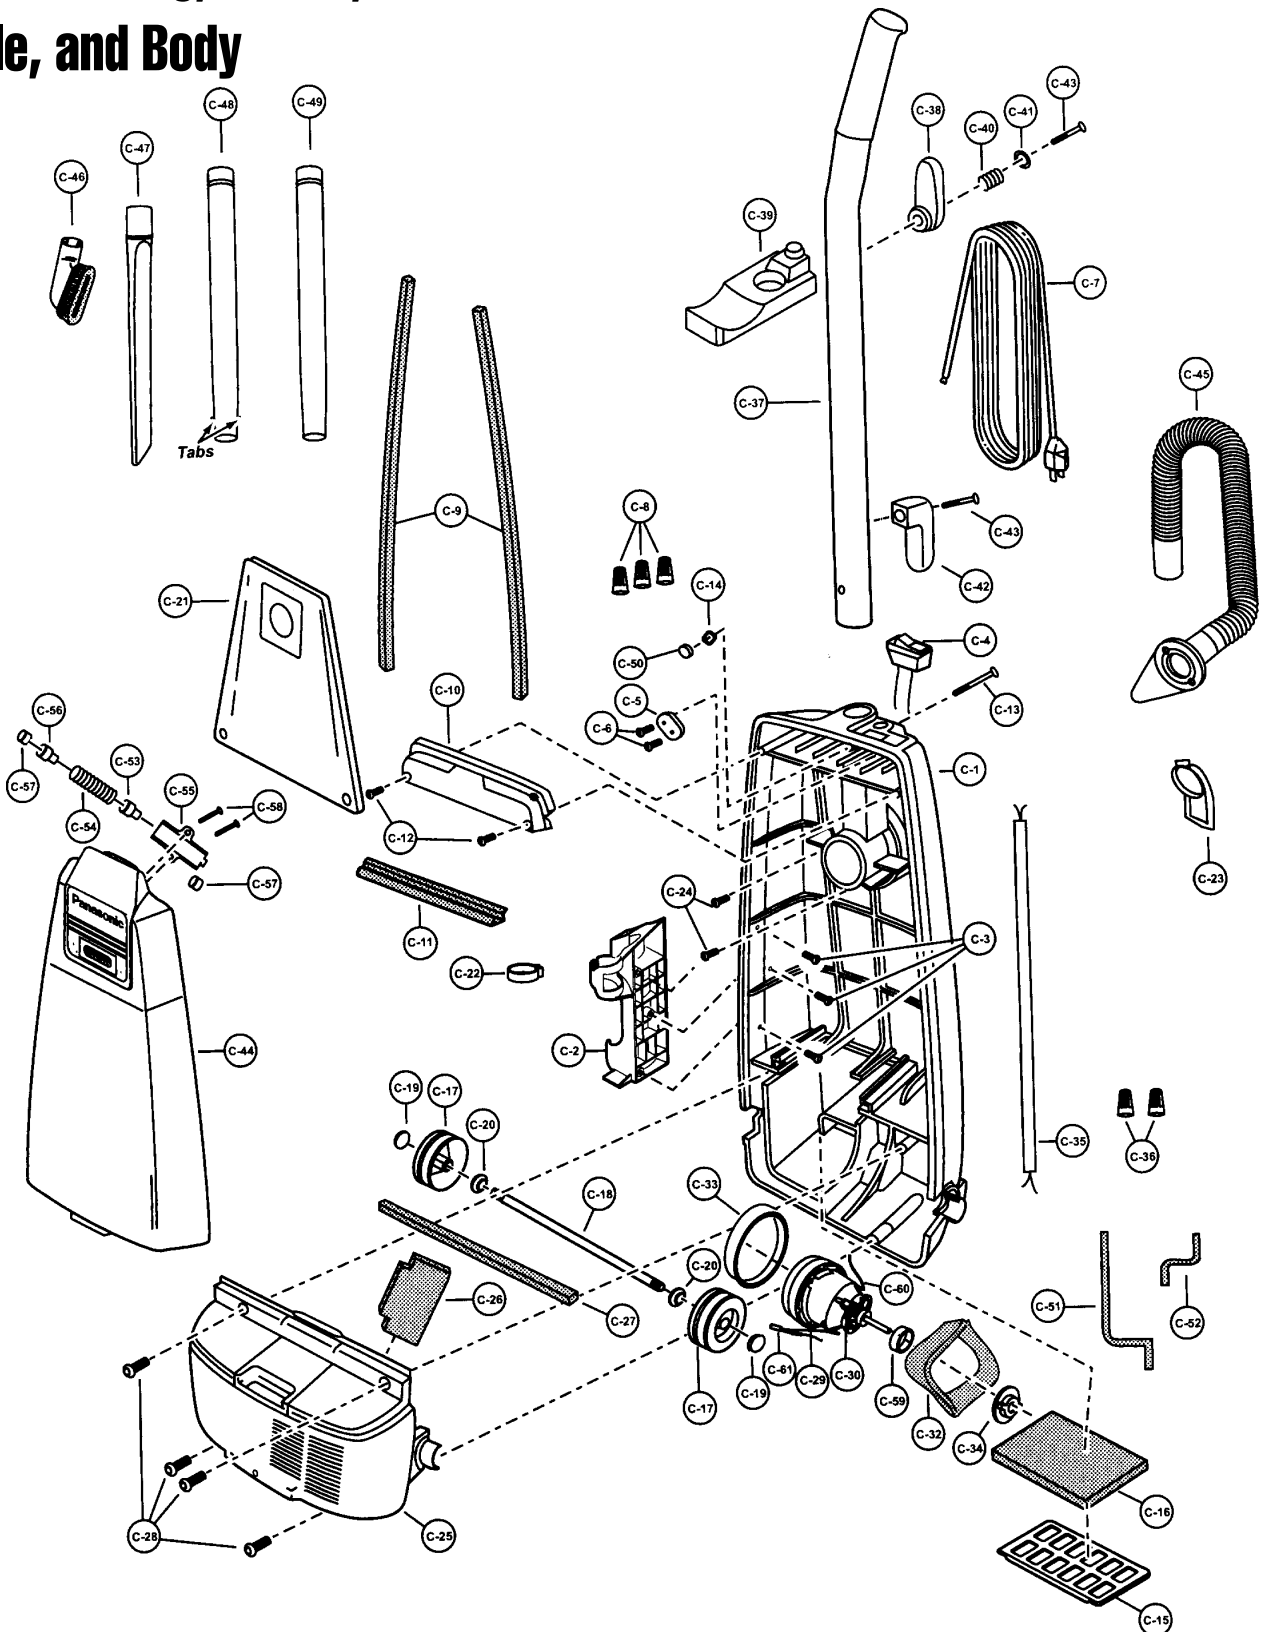

Models: MC-V5268

## Nozzle Housing

- 1 ..... P-111523 ..... Nozzle housing
- 2 ..... P-2125 ..... Window
- 3 ..... P-10819 ..... Shaft, plastic
- 4 ..... P-000274 ..... Furniture guard
- 5 ..... P-81 ..... Packing, nozzle
- 6 ..... P-000095 ..... Frame
- 7 ..... P-111427 ..... Spring, pedal
- 8 ..... P-10304 ..... Nozzle hose
- 9 ..... P-4720 ..... Pedal
- 10 ... P-6140 ..... Screw, frame
- 11 ... P-00181 ..... Belt
- 12 ... P-8939 ..... Lower plate assembly
- 13 ... P-8942 ..... Lower plate
- 14 ... P-1124 ..... Belt cover, rear
- 15 ... P-9846 ..... Stop latch spring
- 16 ... P-2751 ..... Latch
- 17 ... P-9367 ..... Bulb socket
- 18 ... P-00051 ..... Pedal shaft
- 19 ... P-7411 ..... Spacer
- 21 ... P-8172 ..... Screw, spacer
- 22 ... P-10109 ..... Reflector
- 23 ... P-683 ..... Screw, nozzle
- 24 ... P-7550 ..... Bulb
- 25 ... P-5045 ..... Spring, washer
- 26 ... P-8220 ..... Agitator holder
- 27 ... P-4104 ..... Screw, bulb socket
- 28 ... P-587 ..... Washer
- 29 ... P-392 ..... Packing, lower plate right
- 30 ... P-742 ..... Packing, lower plate back
- 31 ... P-2420 ..... Hose supporter
- 32 ... P-9826 ..... Warning label
- 33 ... P-10373 ..... Packing, lower plate front

## Motor Housing, Motor, Handle, and Body

Models: MC-V5268