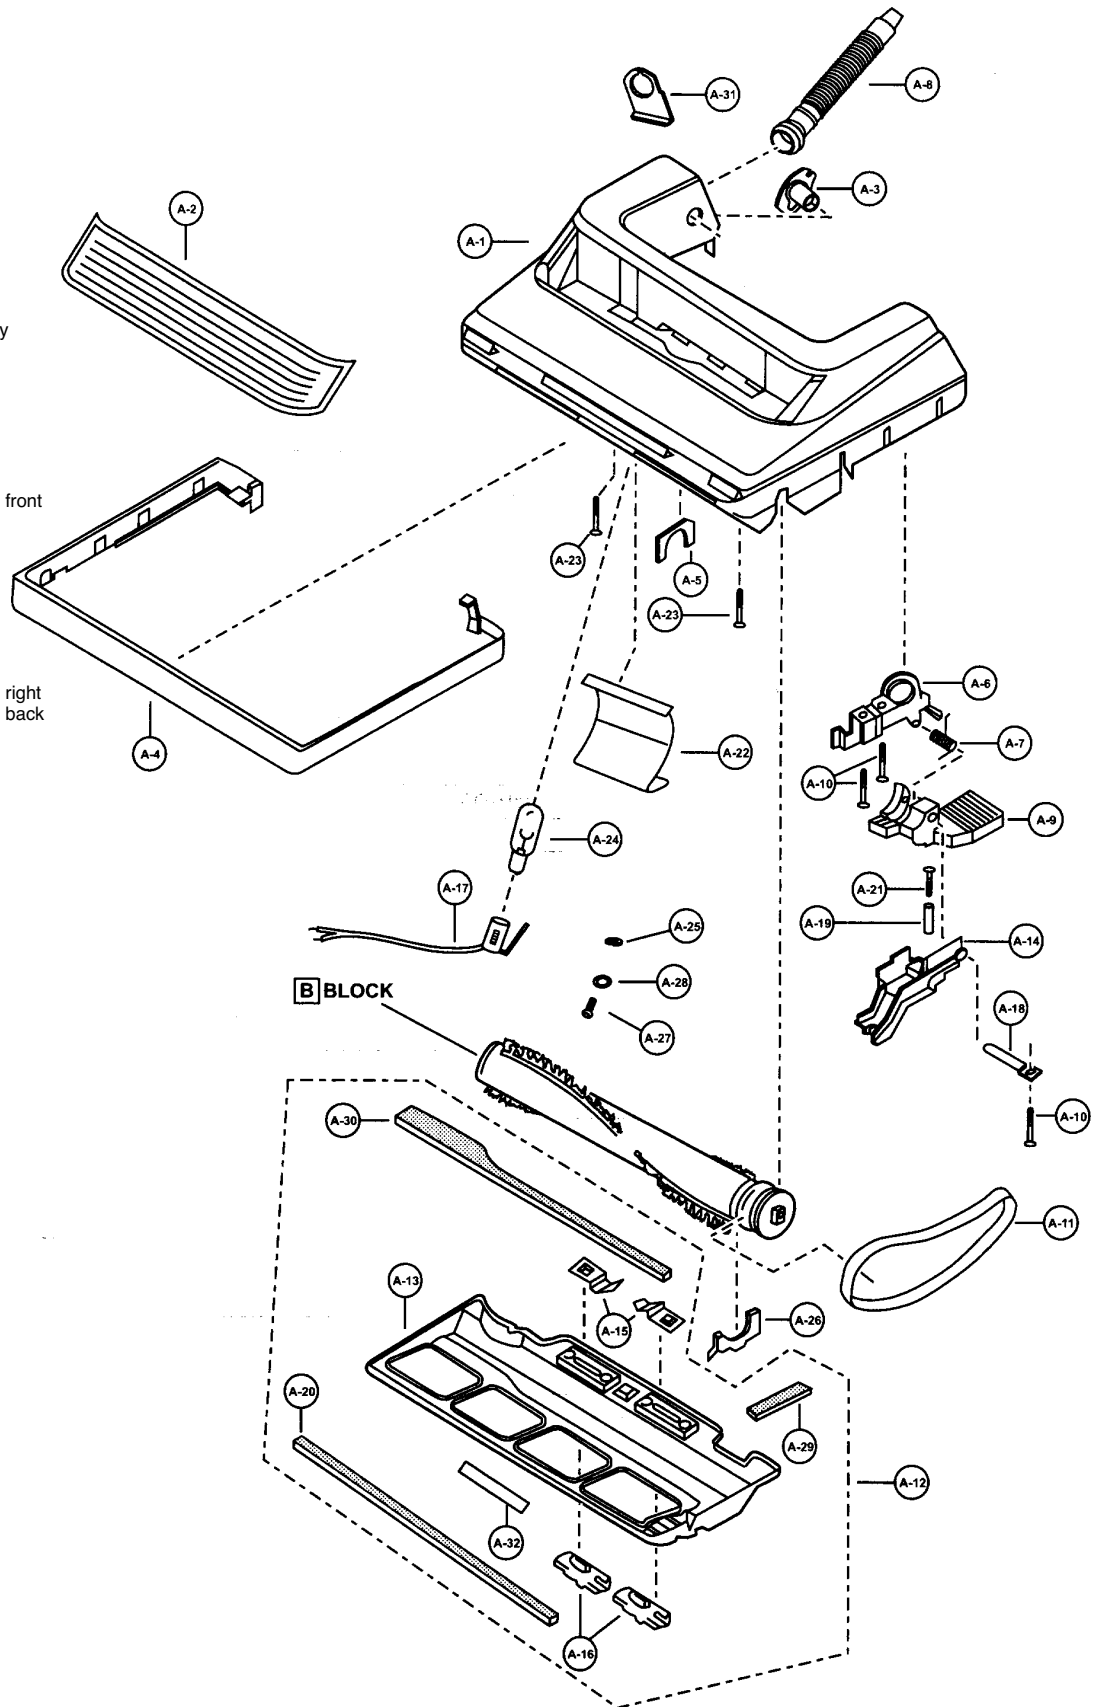

Models: MC-V5267

Nozzle Housing

- 1 ... P-8938 Nozzle housing
- 2 ... P-2125 Window
- 3 ... P-10819 Shaft, plastic
- 4 ... P-000274 Furniture guard
- 5 ... P-81 Packing, nozzle
- 6 ... P-0100095 Frame
- 7 ... P-111427 Spring, pedal
- 8 ... P-7549 Nozzle housing
- 9 ... P-4720 Pedal
- 10 ... P-6140 Screw, frame
- 11 ... P-00181 Belt
- 12 ... P-8939 Lower plate assembly
- 13 ... P-8942 Lower plate
- 14 ... P-1124 Belt cover, rear
- 15 ... P-9846 Stop latch spring
- 16 ... P-2751 Latch
- 17 ... P-9367 Bulb socket
- 18 ... P-00051 Pedal shaft
- 19 ... P-7411G Spacer
- 20 ... P-111468 Packing, lower plate, front
- 21 ... P-10812 Screw, spacer
- 22 ... P-10109 Reflector
- 23 ... P-683 Screw, nozzle
- 24 ... P-7550 Bulb
- 25 ... P-5045 Spring, washer
- 26 ... P-8220 Agitator holder
- 27 ... P-4104 Screw, bulb socket
- 28 ... P-587 Washer
- 29 ... P-392 Packing, lower plate, right
- 30 ... P-742 Packing, lower plate, back
- 31 ... P-2420 Hose supporter
- 32 ... P-9826 Warning label

Models: MC-V5267

Agitator Assembly

- 1 P-5491 Agitator assembly
- 2 P-5492 Brush, 4 pcs.
- 3 P-5918 Agitator pulley
- 4 P-111428 Agitator holder
- 5 P-10376 Filter
- 6 P-9709 Brush support, right
- 7 P-9708 Brush support, left
- 8 P-10858 Agitator shaft
- 9 P-4003 E-clip