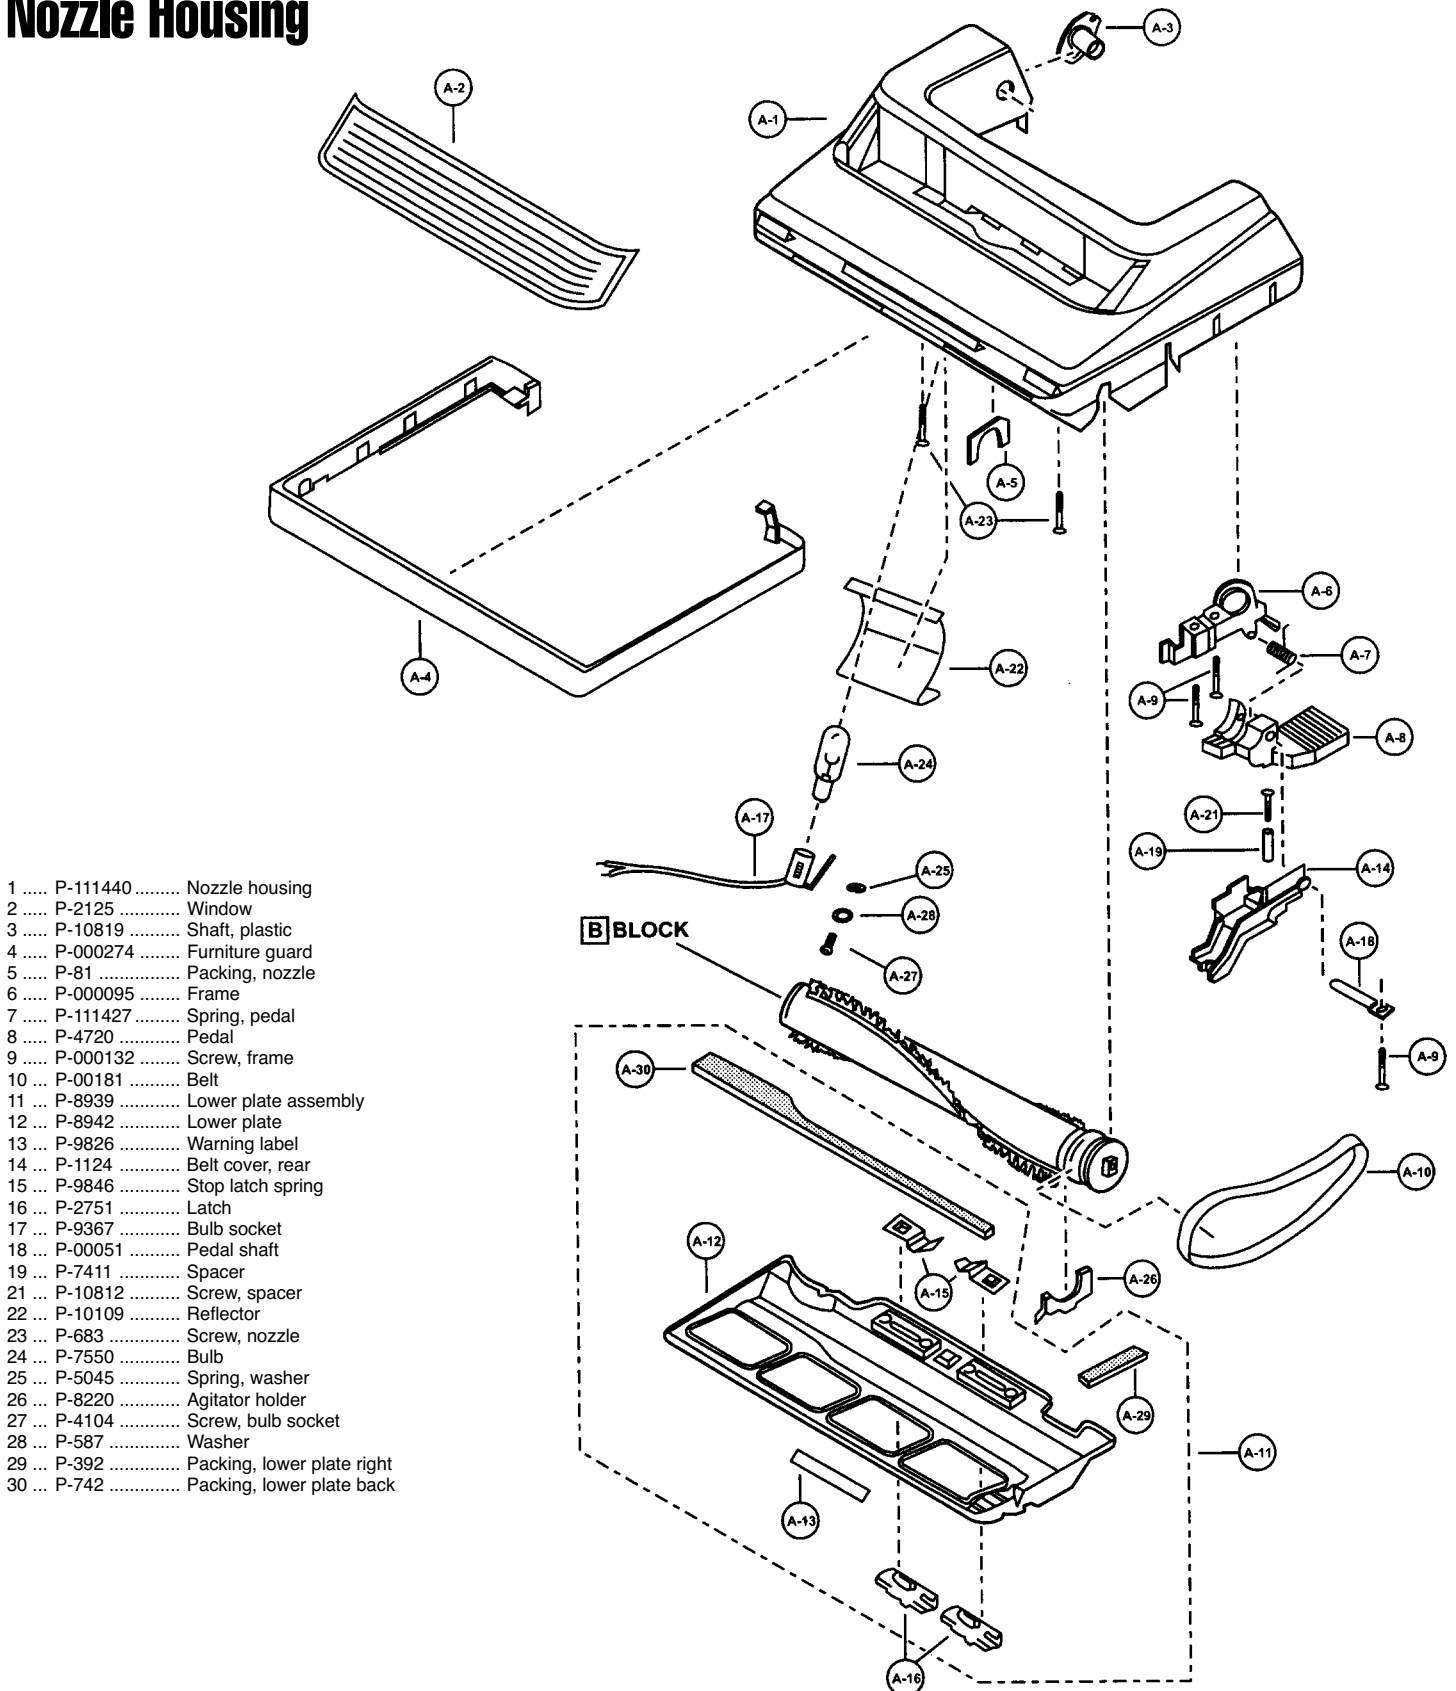

## Nozzle Housing

- 1 ..... P-111440 ..... Nozzle housing
- 2 ..... P-2125 ..... Window
- 3 ..... P-10819 ..... Shaft, plastic
- 4 ..... P-000274 ..... Furniture guard
- 5 ..... P-81 ..... Packing, nozzle
- 6 ..... P-000095 ..... Frame
- 7 ..... P-111427 ..... Spring, pedal
- 8 ..... P-4720 ..... Pedal
- 9 ..... P-000132 ..... Screw, frame
- 10 ... P-00181 ..... Belt
- 11 ... P-8939 ..... Lower plate assembly
- 12 ... P-8942 ..... Lower plate
- 13 ... P-9826 ..... Warning label
- 14 ... P-1124 ..... Belt cover, rear
- 15 ... P-9846 ..... Stop latch spring
- 16 ... P-2751 ..... Latch
- 17 ... P-9367 ..... Bulb socket
- 18 ... P-00051 ..... Pedal shaft
- 19 ... P-7411 ..... Spacer
- 21 ... P-10812 ..... Screw, spacer
- 22 ... P-10109 ..... Reflector
- 23 ... P-683 ..... Screw, nozzle
- 24 ... P-7550 ..... Bulb
- 25 ... P-5045 ..... Spring, washer
- 26 ... P-8220 ..... Agitator holder
- 27 ... P-4104 ..... Screw, bulb socket
- 28 ... P-587 ..... Washer
- 29 ... P-392 ..... Packing, lower plate right
- 30 ... P-742 ..... Packing, lower plate back

Models: MC-V5258

## Motor Housing, Motor, Handle, and Body

Models: MC-V5258