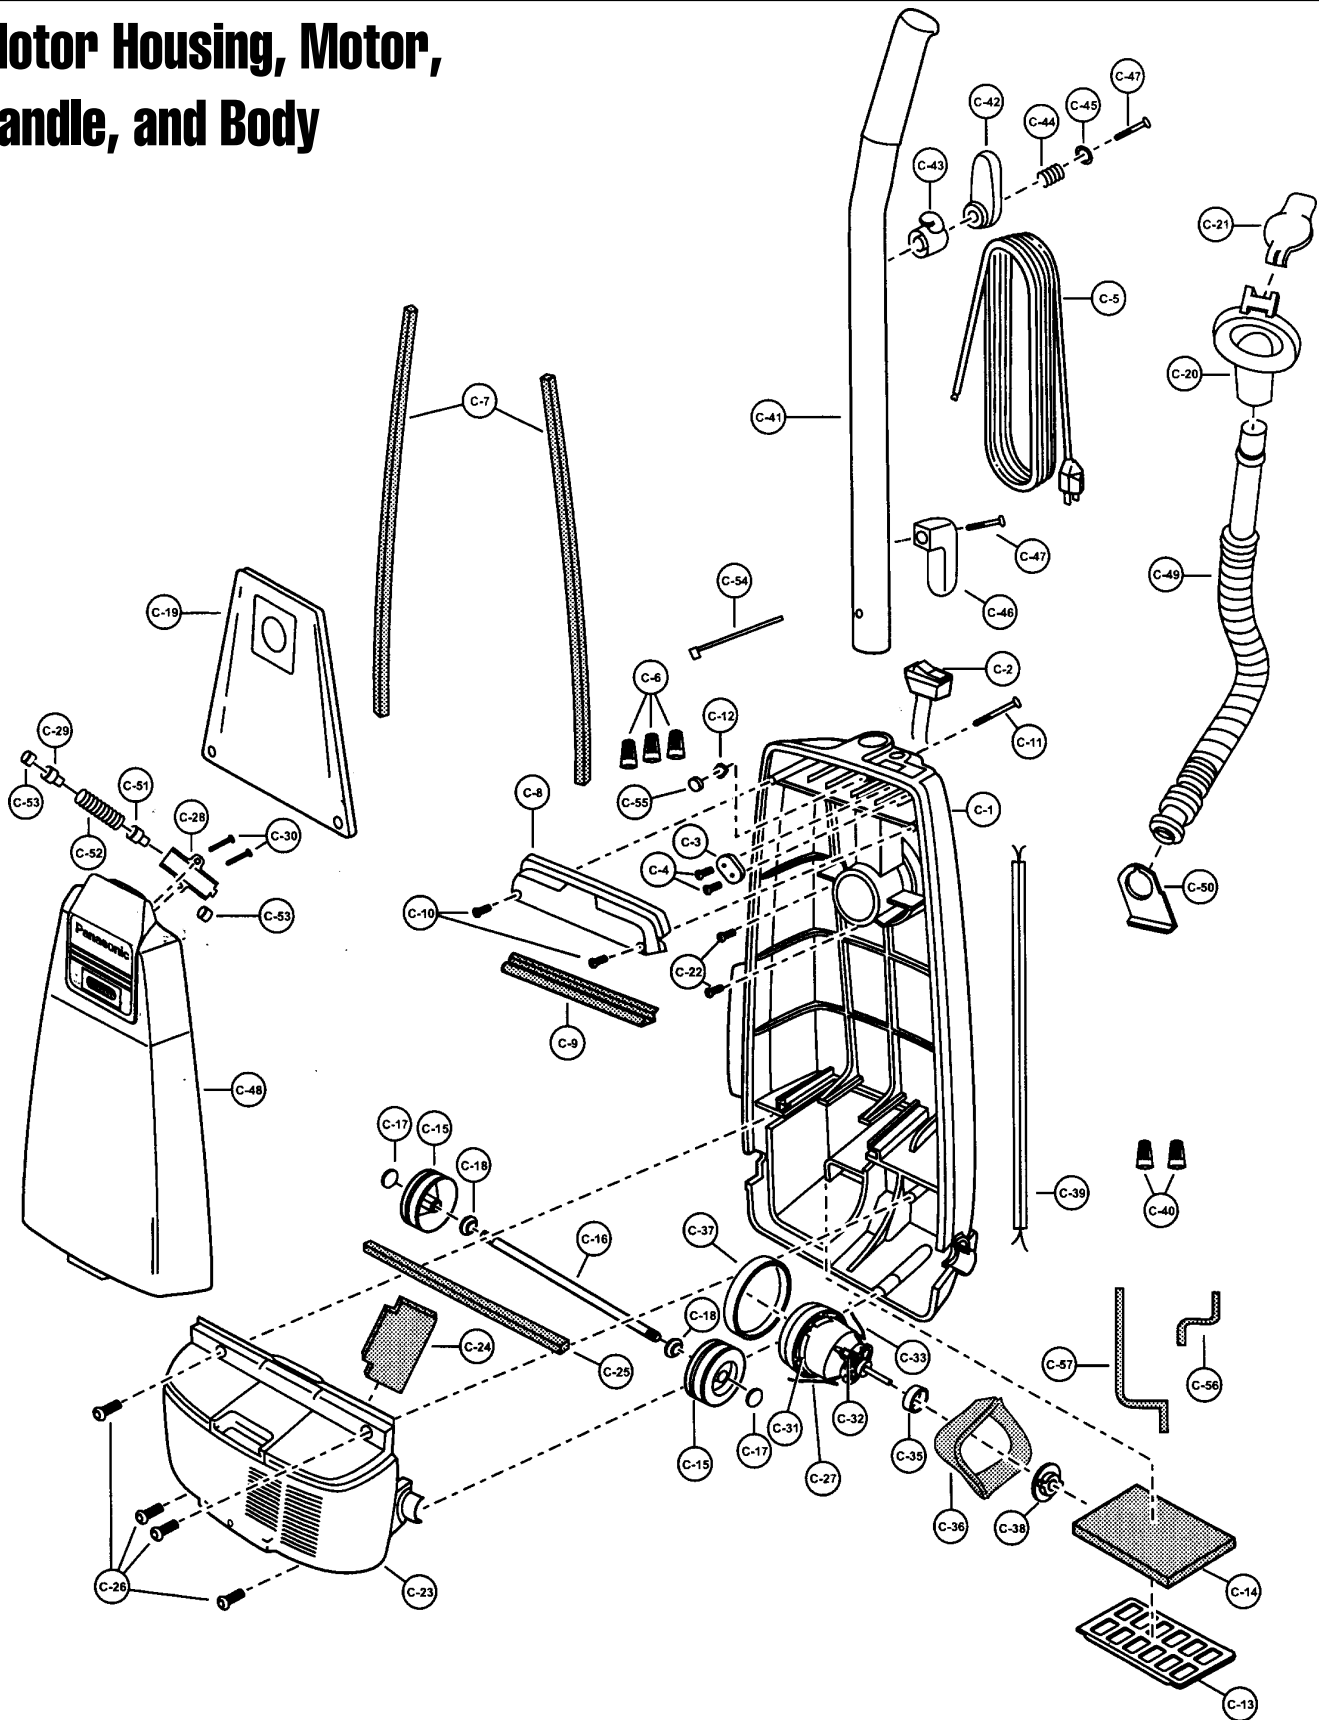

Models: MC-V5258

Motor Housing, Motor, Handle, and Body