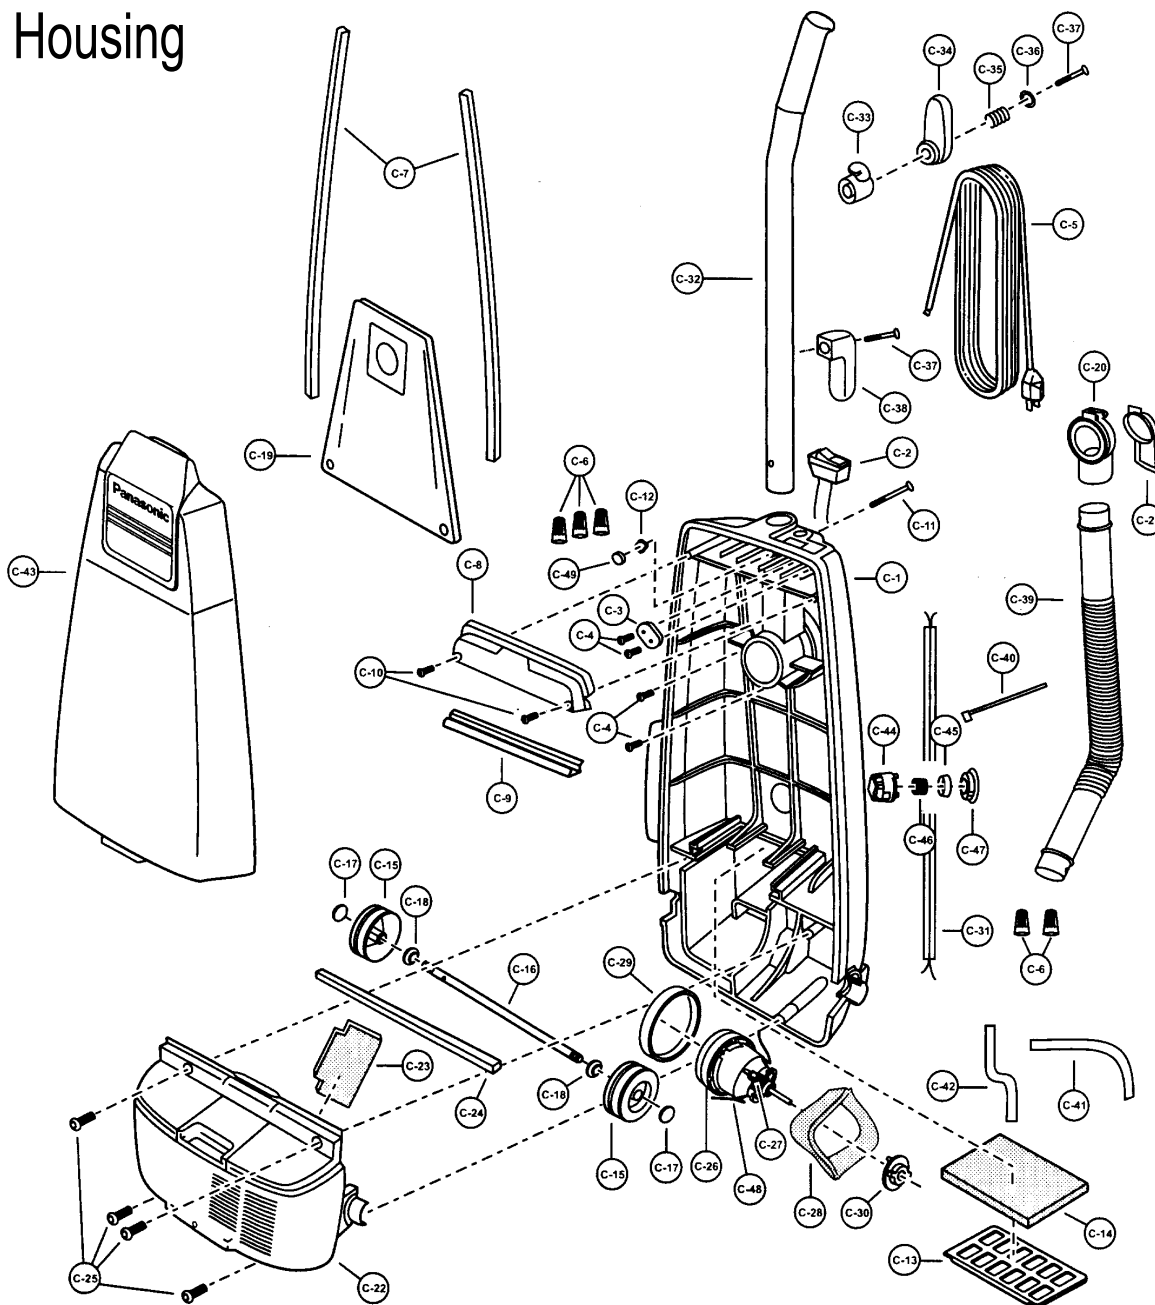

Models: MC-V5037

Body Housing

1.....P-111449 .....Dust compartment unit	17.....P-74009.....Stopper, wheel	34.....P-000243.....Upper cord storage hook
2.....P-8913.....ON/OFF Switch	18.....P-6115.....Washer, wheel	35.....P-7670.....Sprint, cord hook
3.....P-0698.....Cord stopper	19.....P-111387.....Dust bag, type U6	36.....P-587.....Washer, cord storage hook
4.....P-6140.....Screw, cord stopper, suction inlet	20.....P-000625.....suction inlet	37.....P-43096.....Screw, cord storage hook
5.....P-111450.....Power cord	21.....P-111450.....Cover, suction inlet	38.....P-111432.....Lower cord storage hook
6.....P-000023.....Wire connector	22.....P-10876.....Motor case	39.....P-8917.....Hose
7.....P-660106.....Packing, dust container	23.....P-10916.....Packing, rear cover	40.....P-1079.....Wire tie
8.....P-30606.....Switch cover	24.....P-10825.....Packing, motor case	41.....P-111451.....Packing, right
9.....P-73006.....Packing, switch cover	25.....P-11100.....Screw, motor case	42.....P-5860.....Packing, left
10.....P-6140.....Screw, switch cover	26.....P-10874.....Fan motor unit	43.....P-111452.....Dust cover
11.....P-7301.....Handle screw	27.....P-0035.....Carbon brush	44.....P-111417.....Protector case
12.....P-2117.....Nut, handle screw	28.....P-10670.....Noise suppressor	45.....P-6096.....Protector
13.....P-3200.....Filter supporter	29.....P-0293.....Motor support, front	46.....P-10415.....Protector spring, blue
14.....P-375.....Secondary filter (foam)	30.....P-10338.....Motor support rubber, rear	47.....P-111416.....Protector supporter, motor
15.....P-0114.....Wheel	31.....P-37020.....Wire cord	48.....P-111429.....Lead assembly
16.....P-10968.....Shaft, wheel	32.....P-9835.....Handle	49.....P-6106.....Insulator packing, handle screw
	33.....P-11317.....Cord hook base