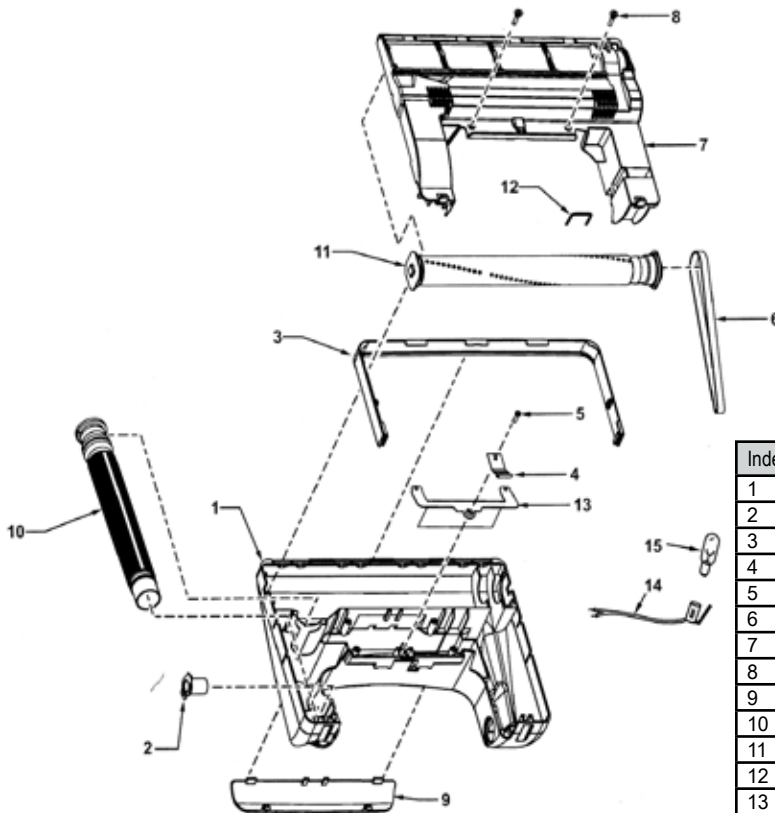

## Motor Housing, Motor, Handle, and Body

## Motor Housing, Motor, Handle, and Body

Index	Part No.	Description
1	P-11237	Dust compartment
2	P-8913	On/off switch
3	P-111762	Cord stopper
4	P-6140	Screw (cord stopper)
5	P-11238	Power cord
6	P-000623	Wire connector
7	P-111748	Packing (dust container)
8	P-111749	Switch cover
9	P-111752	Packing (switch cover)
10	P-6140	Screw (switch cover)
11	P-7301	Handle screw
12	P-2117	Nut
13	P-111764	Secondary filter (foam)
14	P-111694	Wheel
15	P-111753	Shaft (wheel)
16	P-111754	Stopper (wheel)
17	P-6115	Washer (wheel)
18	P-145M	Dust bag (type U6)
19	P-111755	Suction inlet
20	P-11239	Motor case
21	P-111496	Filter (motor case)
22	P-111497	Packing (motor case)
23	P-8172	Screw (motor case)
24	P-11269	Fan motor unit
25	P-111756	Noise suppressor

Index	Part No.	Description
26	P-111757	Motor support (front)
27	P-11240	Motor support rubber (rear)
28	P-3820	Wire cord
29	P-111776	Handle tube
30	P-111499	Handle grip (left)
31	P-11241	Handle grip (right)
32	P-6140	Screw (handle grip)
33	P-111758	Upper cord storage hook
34	P-111768	Lower cord storage hook
35	P-43096	Screw (lower cord storage hook)
36	P-11242	Extension hose
37	P-00104	Wire tie
38	P-11243	Dust cover
39	P-11244	Protector
40	P-111759	Protector spring
41	P-111771	Protector cover
42	P-111500	Wand holder
43	P-6140	Screw (wand holder)
44	P-6140	Screw (suction inlet)
45	P-111773	Insulator packing (handle screw)
46	P-10848	Lead assembly
47	P-111774	Dusting brush
48	P-111760	Crevice tool
49	P-111775	Extension wand

## Nozzle Housing

Index	Part No.	Description
1	P-11233	Nozzle housing
2	P-111738	Shaft, plastic
3	P-11234	Furniture guard
4	P-111741	Spring, pedal
5	P-6140	Screw, pedal spring
6	P-V270B	Belt
7	P-111654	Lower plate
8	P-6140	Screw, lower plate
9	P-11235	Window cover
10	P-11236	Nozzle hose
11	P-111744	Agitator unit
12	P-111745	Belt cover
13	P-111746	Slider support
14	P-9367	Socket, bulb
15	P-7550	Bulb, light