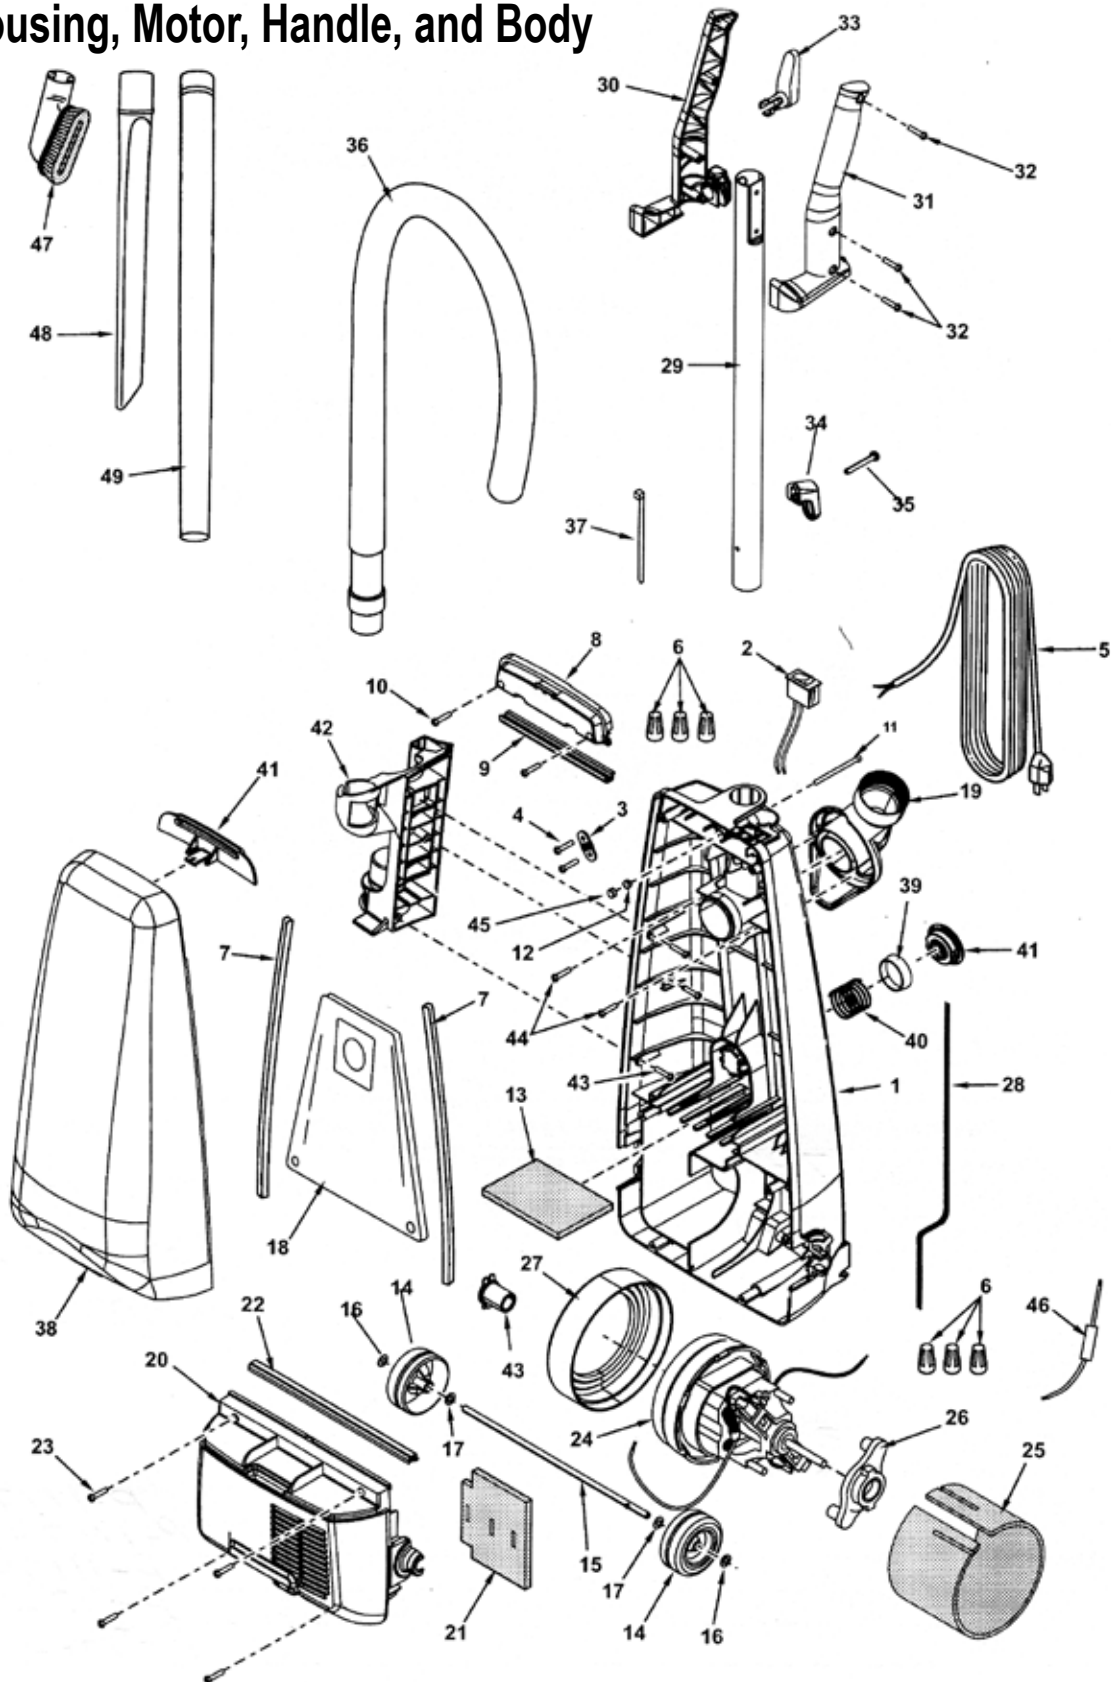

## Motor Housing, Motor, Handle, and Body

## Motor Housing, Motor, Handle, and Body

Index	Part No.	Description
1	P-11237	Dust compartment
2	P-8913	On/off switch
3	P-111762	Cord stopper
4	P-6140	Screw (cord stopper)
5	P-11238	Power cord
6	P-000623	Wire connector
7	P-111748	Packing (dust container)
8	P-111749	Switch cover
9	P-111752	Packing (switch cover)
10	P-6140	Screw (switch cover)
11	P-7301	Handle screw
12	P-2117	Nut
13	P-111764	Secondary filter (foam)
14	P-111694	Wheel
15	P-111753	Shaft (wheel)
16	P-111754	Stopper (wheel)
17	P-6115	Washer (wheel)
18	P-145M	Dust bag (type U6)
19	P-111755	Suction inlet
20	P-11239	Motor case
21	P-111496	Filter (motor case)
22	P-111497	Packing (motor case)
23	P-8172	Screw (motor case)
24	P-11269	Fan motor unit
25	P-111756	Noise suppressor

Index	Part No.	Description
26	P-111757	Motor support (front)
27	P-11240	Motor support rubber (rear)
28	P-3820	Wire cord
29	P-111776	Handle tube
30	P-111499	Handle grip (left)
31	P-11241	Handle grip (right)
32	P-6140	Screw (handle grip)
33	P-111758	Upper cord storage hook
34	P-111768	Lower cord storage hook
35	P-43096	Screw (lower cord storage hook)
36	P-11242	Extension hose
37	P-00104	Wire tie
38	P-11243	Dust cover
39	P-11244	Protector
40	P-111759	Protector spring
41	P-111771	Protector cover
42	P-111500	Wand holder
43	P-6140	Screw (wand holder)
44	P-6140	Screw (suction inlet)
45	P-111773	Insulator packing (handle screw)
46	P-10848	Lead assembly
47	P-111774	Dusting brush
48	P-111760	Crevice tool
49	P-111775	Extension wand

## Nozzle Housing

Index	Part No.	Description
1	P-11233	Nozzle housing
2	P-111738	Shaft, plastic
3	P-11234	Furniture guard
4	P-111741	Spring, pedal
5	P-6140	Screw, pedal spring
6	P-V270B	Belt
7	P-111654	Lower plate
8	P-6140	Screw, lower plate
9	P-11235	Window cover
10	P-11236	Nozzle hose
11	P-111744	Agitator unit
12	P-111745	Belt cover
13	P-111746	Slider support
14	P-9367	Socket, bulb
15	P-7550	Bulb, light