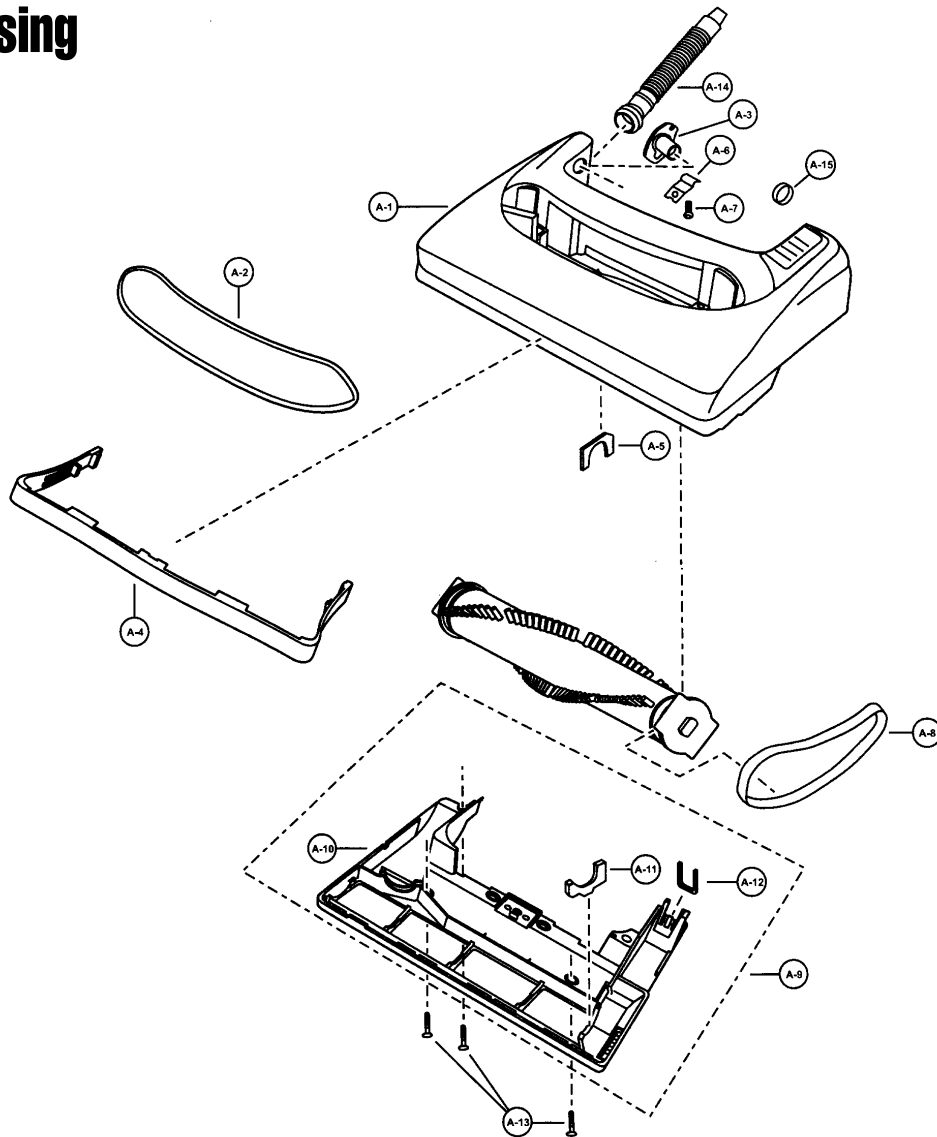

Models: MC-V5004

Nozzle Housing

Index	Part No.	Description
1	P-111490	Nozzle housing
2	P-111491	Window
3	P-10819	Shaft (plastic)
4	P-10107	Furniture guard
5	P-81	Packing (nozzle)
6	P-58	Spring (pedal)
7	P-6140	Screw (pedal spring)
8	P-00181	Belt
9	P-9197	Lower plate assembly
10	P-2707	Lower plate
11	P-7500	Packing (lower plate)
12	P-43	Belt cover
13	P-6800	Screw (lower plate)
14	P-9862	Nozzle hose (short)
15	P-78	Plastic holder

Models: MC-V5004

Agitator Assembly

Index	Part No.	Description
1	P-9212	Agitator unit
2	P-0693	Brush support
3	P-0030	Washer

Motor Housing, Motor, Handle, and Body

Index	Part No.	Description
1	P-111437	Dust compartment unit
2	P-8913	On/off switch
3	P-0698	Cord stopper
4	P-6140	Screw (cord stopper)
5	P-11018	Power cord
6	P-000623	Wire connector
7	P-660106	Packing (dust cover)
8	P-111492	Switch cover
9	P-73006	Packing (switch cover)
10	P-6140	Screw (switch cover)
11	P-7301	Handle screw
12	P-2117	Nut (handle screw)
13	P-3200	Filter supporter
14	P-375	Secondary filter (foam)
15	P-0114	Wheel
16	P-10968	Shaft (wheel)
17	P-74009	Stopper (wheel)
18	P-6115	Washer
19	P-111477	Dust bag (paper)
20	P-6606	Suction inlet
21	P-111450	Cover (suction inlet)
22	P-6140	Screw (suction inlet)
23	P-111493	Motor case
24	P-10916	Packing (rear cover)
25	P-10825	Packing (motor case)
26	P-8172	Screw (motor case)
27	P-6096	Protector (motor)
28	P-7089	Protector spring (motor)
29	P-111417	Protector case (motor)
30	P-111416	Portector supporter (motor)
31	P-10846	Fan motor unit