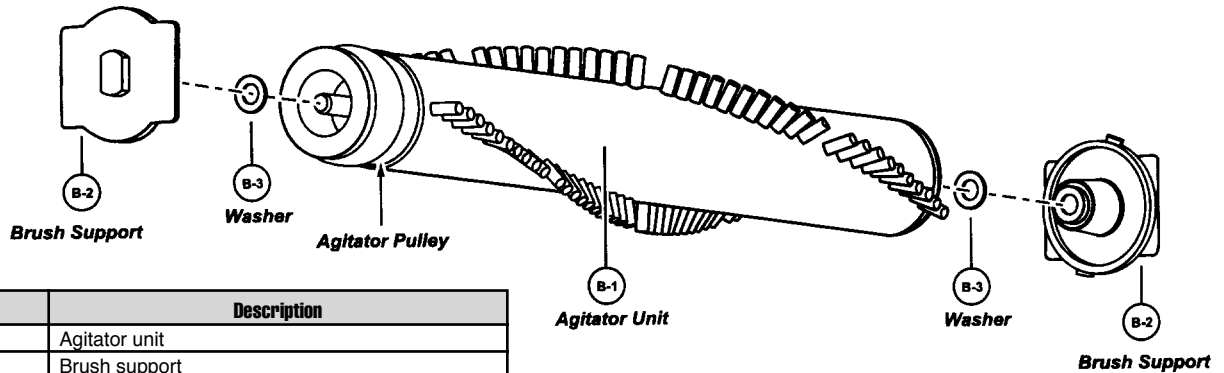

Models: MC-V5004

Nozzle Housing

Index	Part No.	Description
1	P-111490	Nozzle housing
2	P-111491	Window
3	P-10819	Shaft (plastic)
4	P-10107	Furniture guard
5	P-81	Packing (nozzle)
6	P-58	Spring (pedal)
7	P-6140	Screw (pedal spring)
8	P-00181	Belt
9	P-9197	Lower plate assembly
10	P-2707	Lower plate
11	P-7500	Packing (lower plate)
12	P-43	Belt cover
13	P-6800	Screw (lower plate)
14	P-9862	Nozzle hose (short)
15	P-78	Plastic holder

Models: MC-V5004

Agitator Assembly

Index	Part No.	Description
1	P-9212	Agitator unit
2	P-0693	Brush support
3	P-0030	Washer

Motor Housing, Motor, Handle, and Body

Index	Part No.	Description
1	P-111437	Dust compartment unit
2	P-8913	On/off switch
3	P-0698	Cord stopper
4	P-6140	Screw (cord stopper)
5	P-11018	Power cord
6	P-000623	Wire connector
7	P-660106	Packing (dust cover)
8	P-111492	Switch cover
9	P-73006	Packing (switch cover)
10	P-6140	Screw (switch cover)
11	P-7301	Handle screw
12	P-2117	Nut (handle screw)
13	P-3200	Filter supporter
14	P-375	Secondary filter (foam)
15	P-0114	Wheel
16	P-10968	Shaft (wheel)
17	P-74009	Stopper (wheel)
18	P-6115	Washer
19	P-111477	Dust bag (paper)
20	P-6606	Suction inlet
21	P-111450	Cover (suction inlet)
22	P-6140	Screw (suction inlet)
23	P-111493	Motor case
24	P-10916	Packing (rear cover)
25	P-10825	Packing (motor case)
26	P-8172	Screw (motor case)
27	P-6096	Protector (motor)
28	P-7089	Protector spring (motor)
29	P-111417	Protector case (motor)
30	P-111416	Portector supporter (motor)
31	P-10846	Fan motor unit