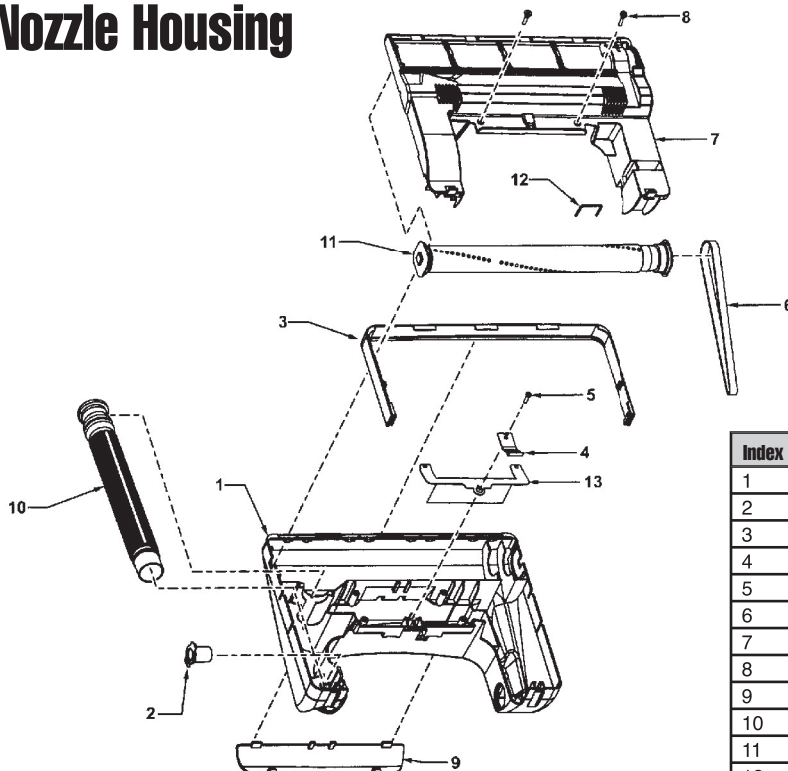

Index	Part No.	Description
26	P-111757	Motor support (front)
27	P-111766	Motor support rubber (rear)
28	P-3820	Wire cord
29	P-111776	Handle tube
30	P-111499	Handle grip (left)
31	P-111767	Handle grip (right)
32	P-6140	Screw (handle grip)
33	P-111758	Upper cord storage hook
34	P-111768	Lower cord storage hook
35	P-43096	Screw (lower cord storage hook)
36	P-111769	Extension hose
37	P-00104	Wire tie
38	P-111770	Dust cover
39	P-111771	Protector
40	P-111759	Protector spring (red)
41	P-111772	Protector cover
42	P-111500	Wand holder
43	P-6140	Screw (wand holder)
44	P-6140	Screw (suction inlet)
45	P-111773	Insulator packing (handle screw)
46	P-111290	Lead assembly
47	P-111774	Dusting brush
48	P-111760	crevice tool
49	P-111775	Extension wandt

Nozzle Housing

Index	Part No.	Description
1	P-111737	Nozzle housing
2	P-111738	Shaft (plastic)
3	P-111739	Furniture guard
4	P-111741	Spring (pedal)
5	P-6140	Screw (pedal spring)
6	P-00181	Belt
7	P-111495	Lower plate
8	P-6140	Screw (lower plate)
9	P-111742	Window cover
10	P-111743	Nozzle hose
11	P-111744	Agitator unit
12	P-111745	Belt cover
13	P-111746	Slider support