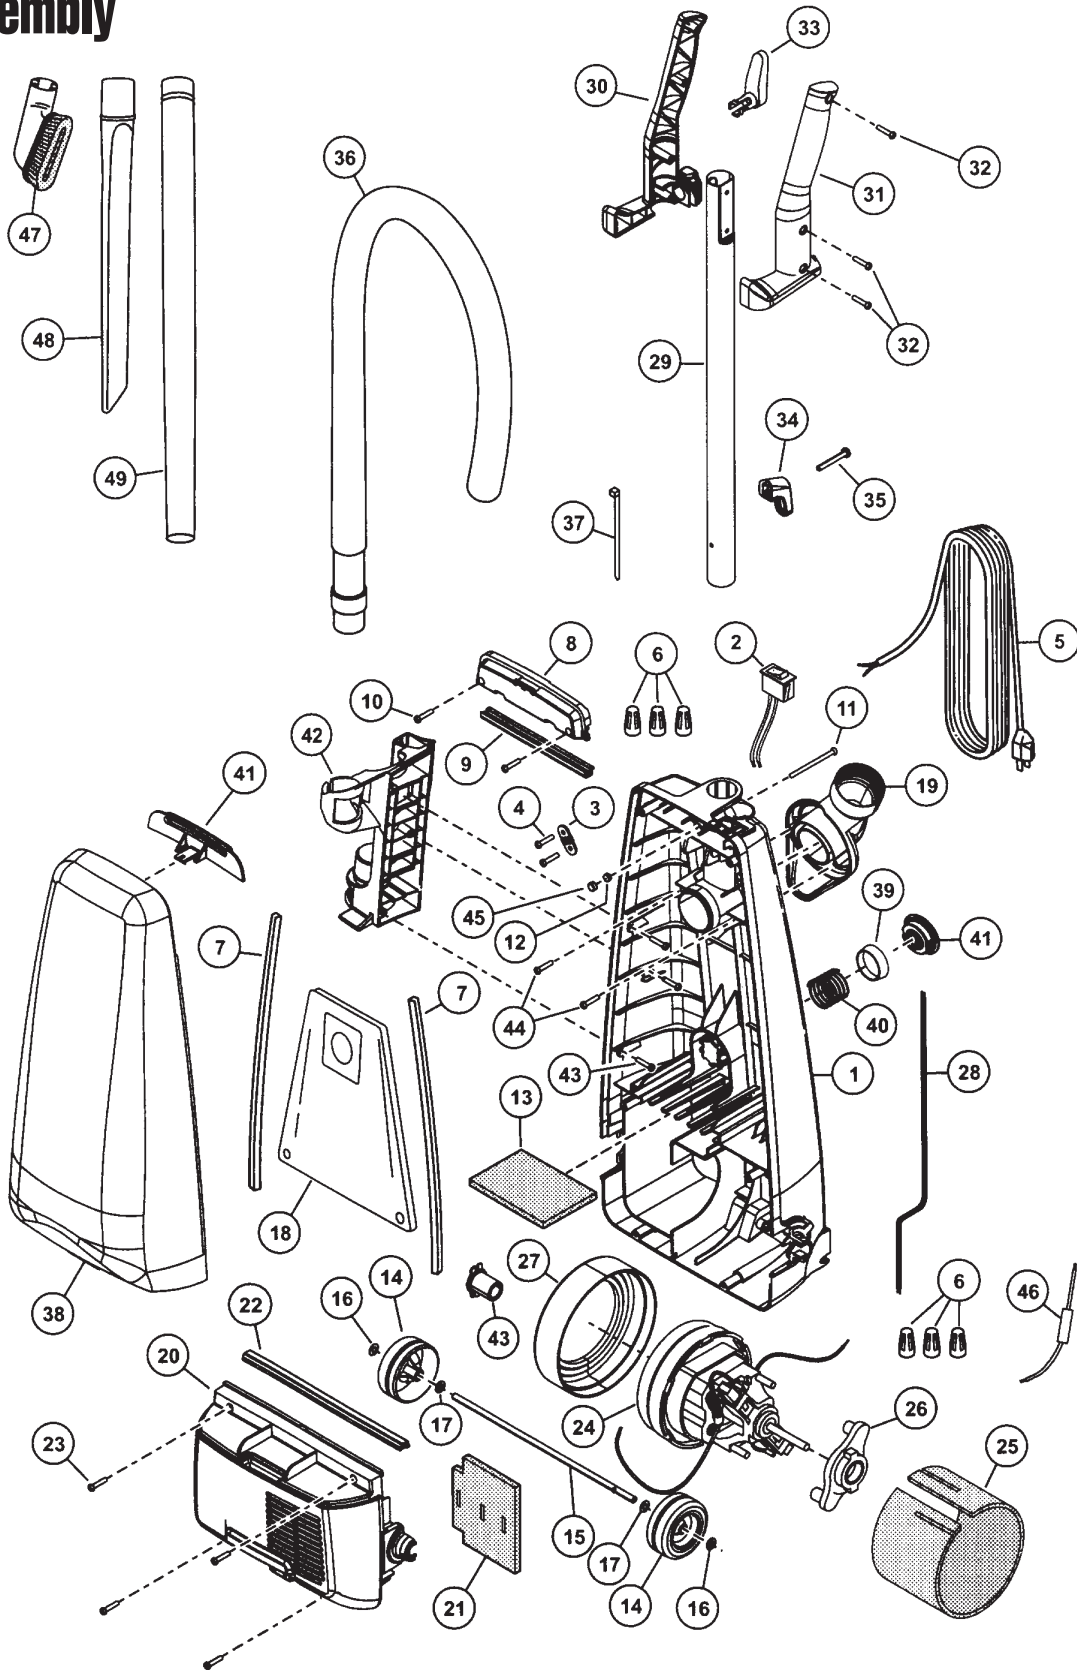

## Body Assembly

Models: MC-V5003

## Body Assembly

Index	Part No.	Description
1	P-111761	Dust compartment unit
2	P-8913	On/Off switch
3	P-111762	Cord stopper
4	P-6140	Screw (cord stopper)
5	P-111763	Power cord
6	P-000623	Wire connector
7	P-111748	Packing (dust container)
8	P-111749	Switch cover
9	P-111752	Packing (switch cover)
10	P-6140	Screw (switch cover)
11	P-7301	Handle screw
12	P-2117	Nut (handle screw)
13	P-111764	Secondary filter (foam)
14	P-111747	Wheel
15	P-111753	Shaft (wheel)
16	P-111754	Stopper (wheel)
17	P-6115	Washer (wheel)
18	P-111387	Dust bag (type U6)
19	P-111755	Suction inlet
20	P-111765	Motor case
21	P-111496	Filter (motor case)
22	P-111497	Packing (motor case)
23	P-8172	Screw (motor case)
24	P-111498	Fan motor unit
25	P-111756	Noise suppressor

Index	Part No.	Description
26	P-111757	Motor support (front)
27	P-111766	Motor support rubber (rear)
28	P-3820	Wire cord
29	P-111776	Handle tube
30	P-111499	Handle grip (left)
31	P-111767	Handle grip (right)
32	P-6140	Screw (handle grip)
33	P-111758	Upper cord storage hook
34	P-111768	Lower cord storage hook
35	P-43096	Screw (lower cord storage hook)
36	P-111769	Extension hose
37	P-00104	Wire tie
38	P-111770	Dust cover
39	P-111771	Protector
40	P-111759	Protector spring (red)
41	P-111772	Protector cover
42	P-111500	Wand holder
43	P-6140	Screw (wand holder)
44	P-6140	Screw (suction inlet)
45	P-111773	Insulator packing (handle screw)
46	P-111290	Lead assembly
47	P-111774	Dusting brush
48	P-111760	crevice tool
49	P-111775	Extension wandt

## Nozzle Housing

Index	Part No.	Description
1	P-111737	Nozzle housing
2	P-111738	Shaft (plastic)
3	P-111739	Furniture guard
4	P-111741	Spring (pedal)
5	P-6140	Screw (pedal spring)
6	P-00181	Belt
7	P-111495	Lower plate
8	P-6140	Screw (lower plate)
9	P-111742	Window cover
10	P-111743	Nozzle hose
11	P-111744	Agitator unit
12	P-111745	Belt cover
13	P-111746	Slider support